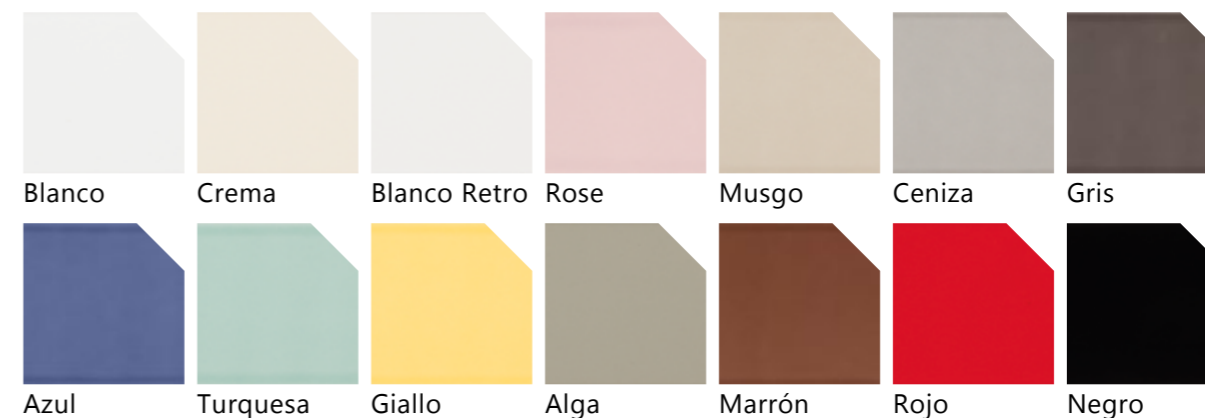

BELLINI METRO WALL TILES

PASTA BLANCA / WHITE BODY

COLORES / COLOURS

MEDIDAS Y SUPERFICIES / SIZES AND SURFACES

Brillo 7,5x30cm / Shine 2,73"x11,8"

BELLINI METRO DECOR DECORATIVE RANGE

PASTA BLANCA / WHITE BODY

COLORES / COLOURS

MEDIDAS Y SUPERFICIES / SIZES AND SURFACES

Brillo 7,5x30cm / Shine 2,73"x11,8"

BELLINI PIPELINE DECORATIVE RANGE

PASTA BLANCA / WHITE BODY

COLORES / COLOURS

MEDIDAS Y SUPERFICIES / SIZES AND SURFACES

Ceniza

Gris

Azul

Turquesa

Giallo

Alga

Marrón

Rojo