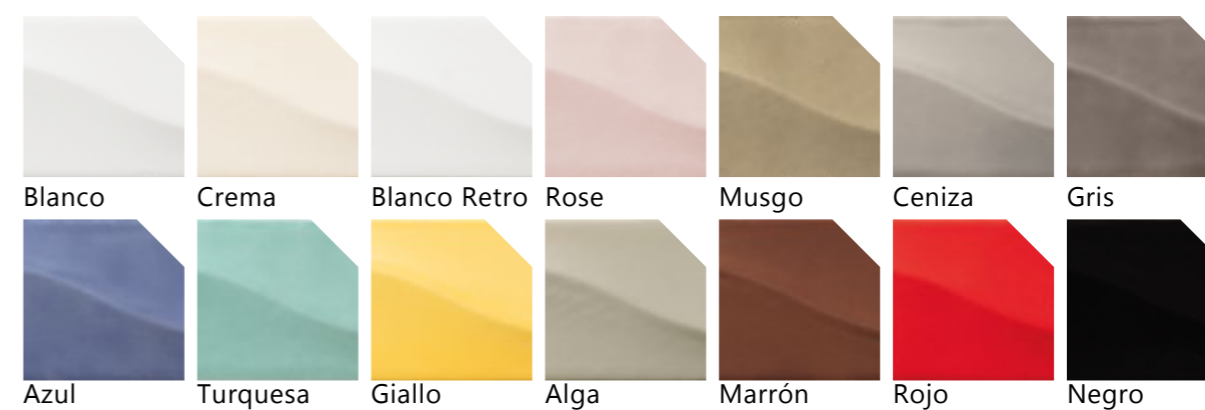

BELLINI METRO WALL TILES

PASTA BLANCA / WHITE BODY

COLORES / COLOURS

MEDIDAS Y SUPERFICIES / SIZES AND SURFACES

Brillo 7,5x30cm / Shine 2,73"x11,8"

BELLINI METRO DECOR DECORATIVE RANGE

PASTA BLANCA / WHITE BODY

COLORES / COLOURS

MEDIDAS Y SUPERFICIES / SIZES AND SURFACES

Brillo 7,5x30cm / Shine 2,73"x11,8"

BELLINI PIPELINE DECORATIVE RANGE

PASTA BLANCA / WHITE BODY

COLORES / COLOURS

MEDIDAS Y SUPERFICIES / SIZES AND SURFACES

Ceniza

Gris

Azul

Turquesa

Giallo

Alga

Marrón

Rojo