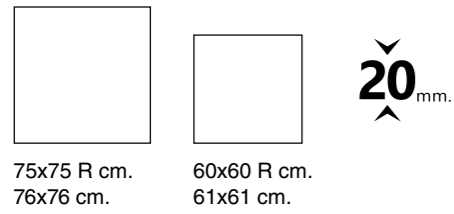

BACKSTAGE

PACKING LIST

PORCELAIN TILES