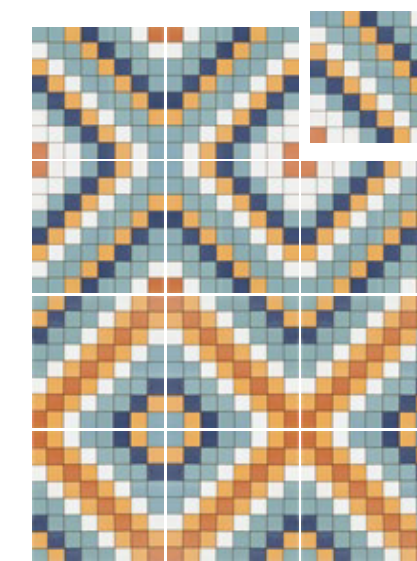

Sand

Black

MEDIDAS Y SUPERFICIES / SIZES AND SURFACES

Mate 20x20cm / Matt 7,8"x7,8" 15 mm.

Kupuri Sand

Kupuri Black

Kupuri Sand and Black

PACKING LIST