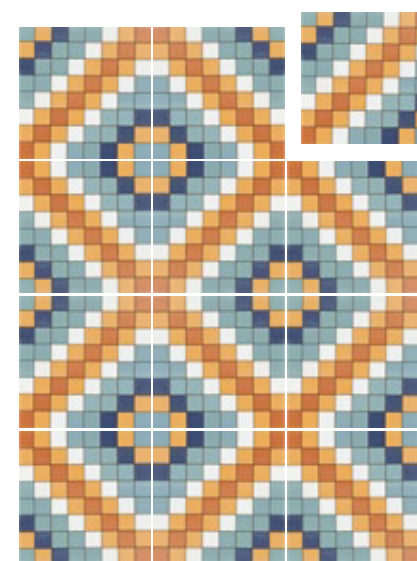

Sand

Black

MEDIDAS Y SUPERFICIES / SIZES AND SURFACES

Mate 20x20cm / Matt 7,8"x7,8" 15 mm.

Kupuri Sand

Kupuri Black

Kupuri Sand and Black

PACKING LIST