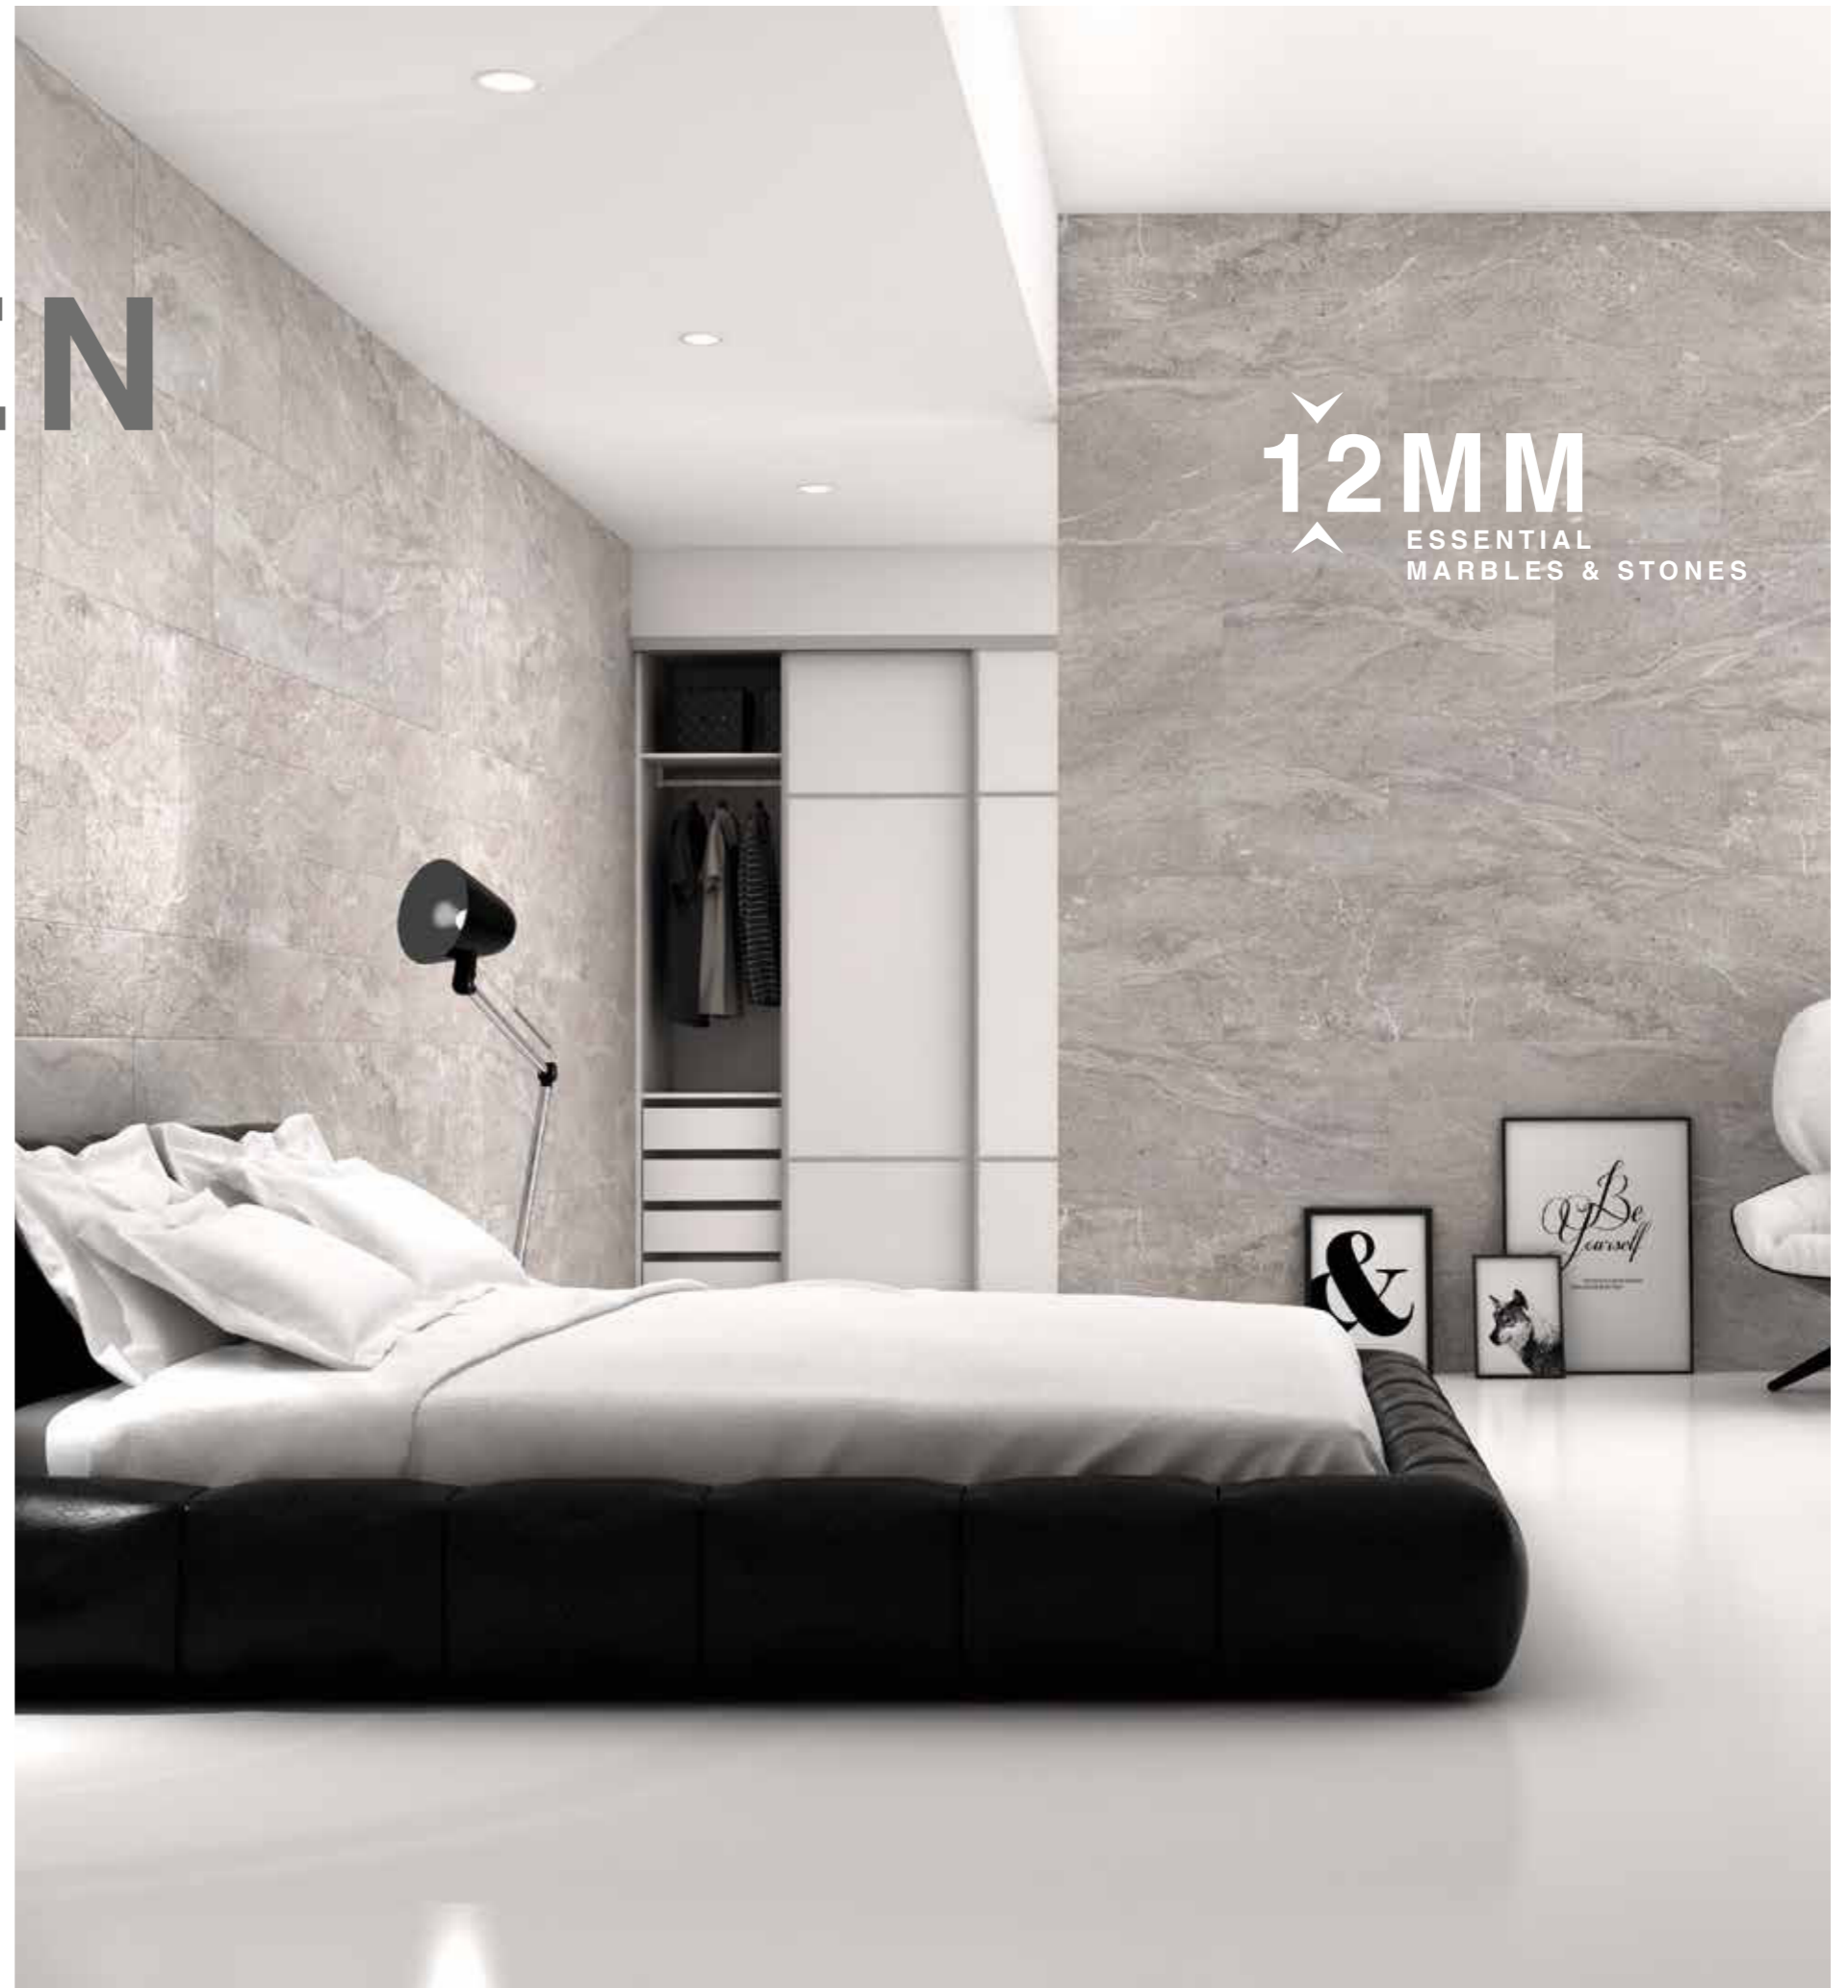

Nielsen

Nielsen Antracita 60x120 cm. / 23,6"x47,2"

NIELSEN

RECTIFIED PORCELAIN TILES

MATT / LAPPATO

60x120 cm. / 23,6"x47,2"

60x60 cm. / 23,6"x23,6"

30x60 cm. / 11,8"x23,6"

Nielsen Beige 60x120 cm. / 23,6"x47,2"

Nielsen Perla 60x120 cm. / 23,6"x47,2"

Nielsen Marrón 60x120 cm. / 23,6"x47,2"

Nielsen Antracita 60x120 cm. / 23,6"x47,2"

Distintas graficas empaquetadas de forma aleatoria /
Different graphics randomly packaged

12MM
ESSENTIAL
MARBLES & STONES