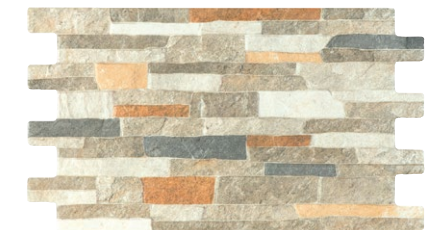

Benicadell Beige 23,5x40,5 cm. / 9,2"x15,9" (Wall)

BENICADELL

Porcelain Tiles & Red Body Tiles · 2 Different Sizes

"The man who moves a mountain begins by carrying aay small stones" Confucius

Inspired tiles by the stones of the mountains.

Different graphics randomly packaged.

Benicadell Beige 23,5x40,5cm.

Benicadell Gris 23,5x40,5cm.

Benicadell Beige 23,5x40,5 cm. / 9,2" x15,9" (Wall)