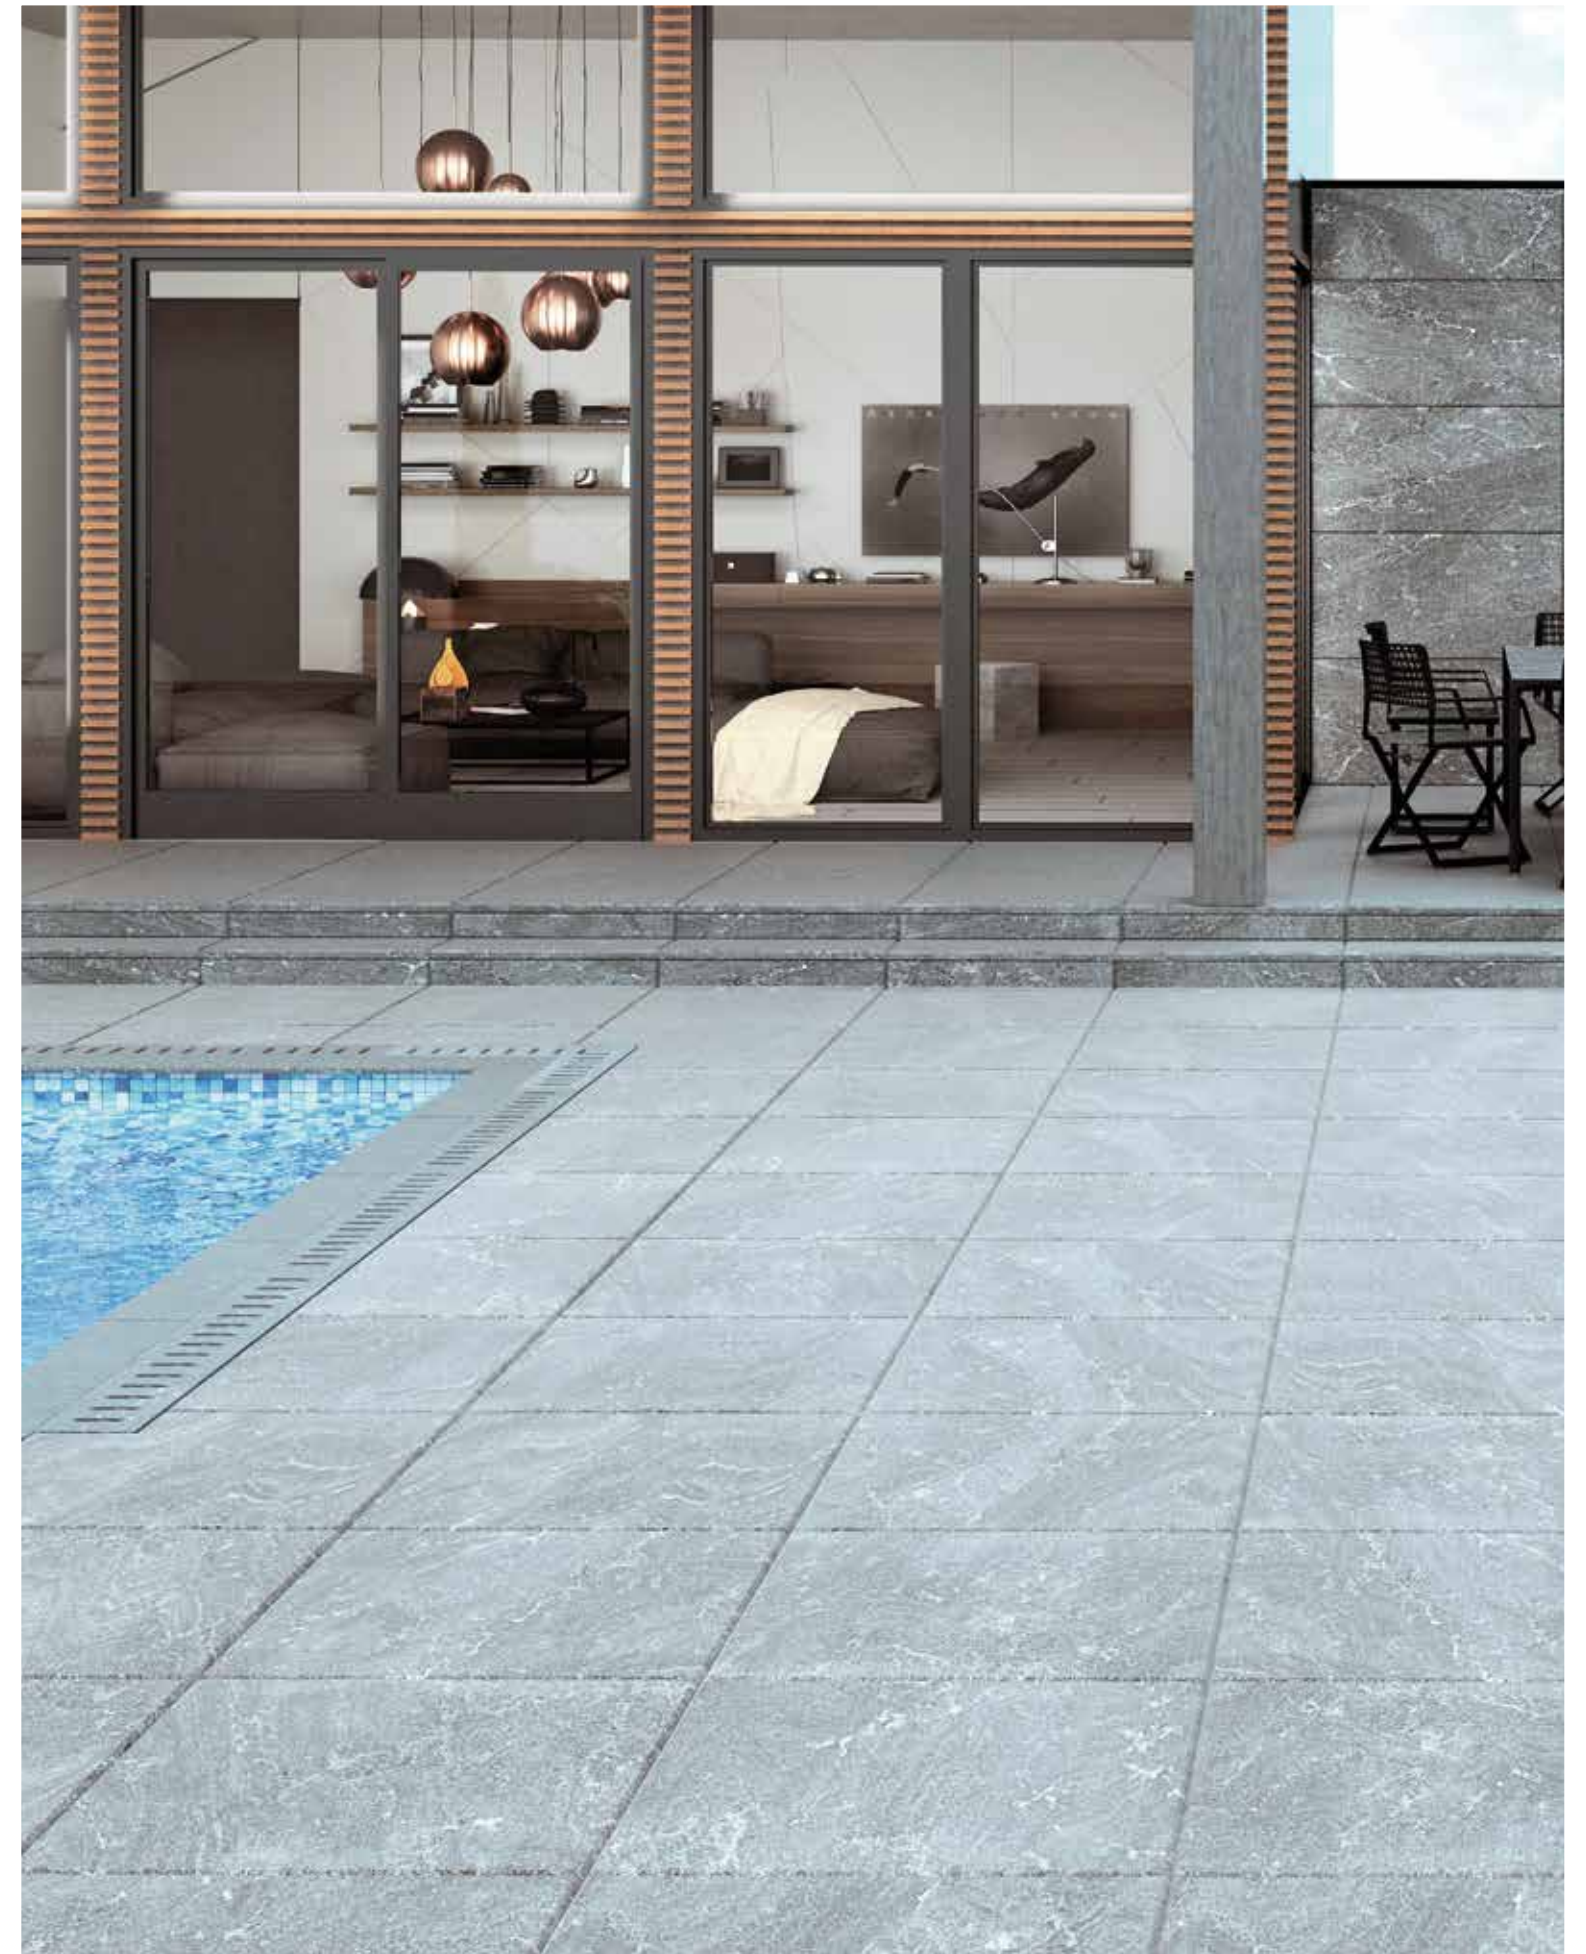

└ Durero Grey 60x60cm._23,6"x23,6" & Durero Antracita 60x120cm._23,6"x47,2"

DURERO

Vitrified & Rectified Porcelain Tiles

└ Durero Antracita 90x90cm_35,4"x35,4"

└ Durero Grey & Durero Antracita 90x90cm_35,4"x35,4"