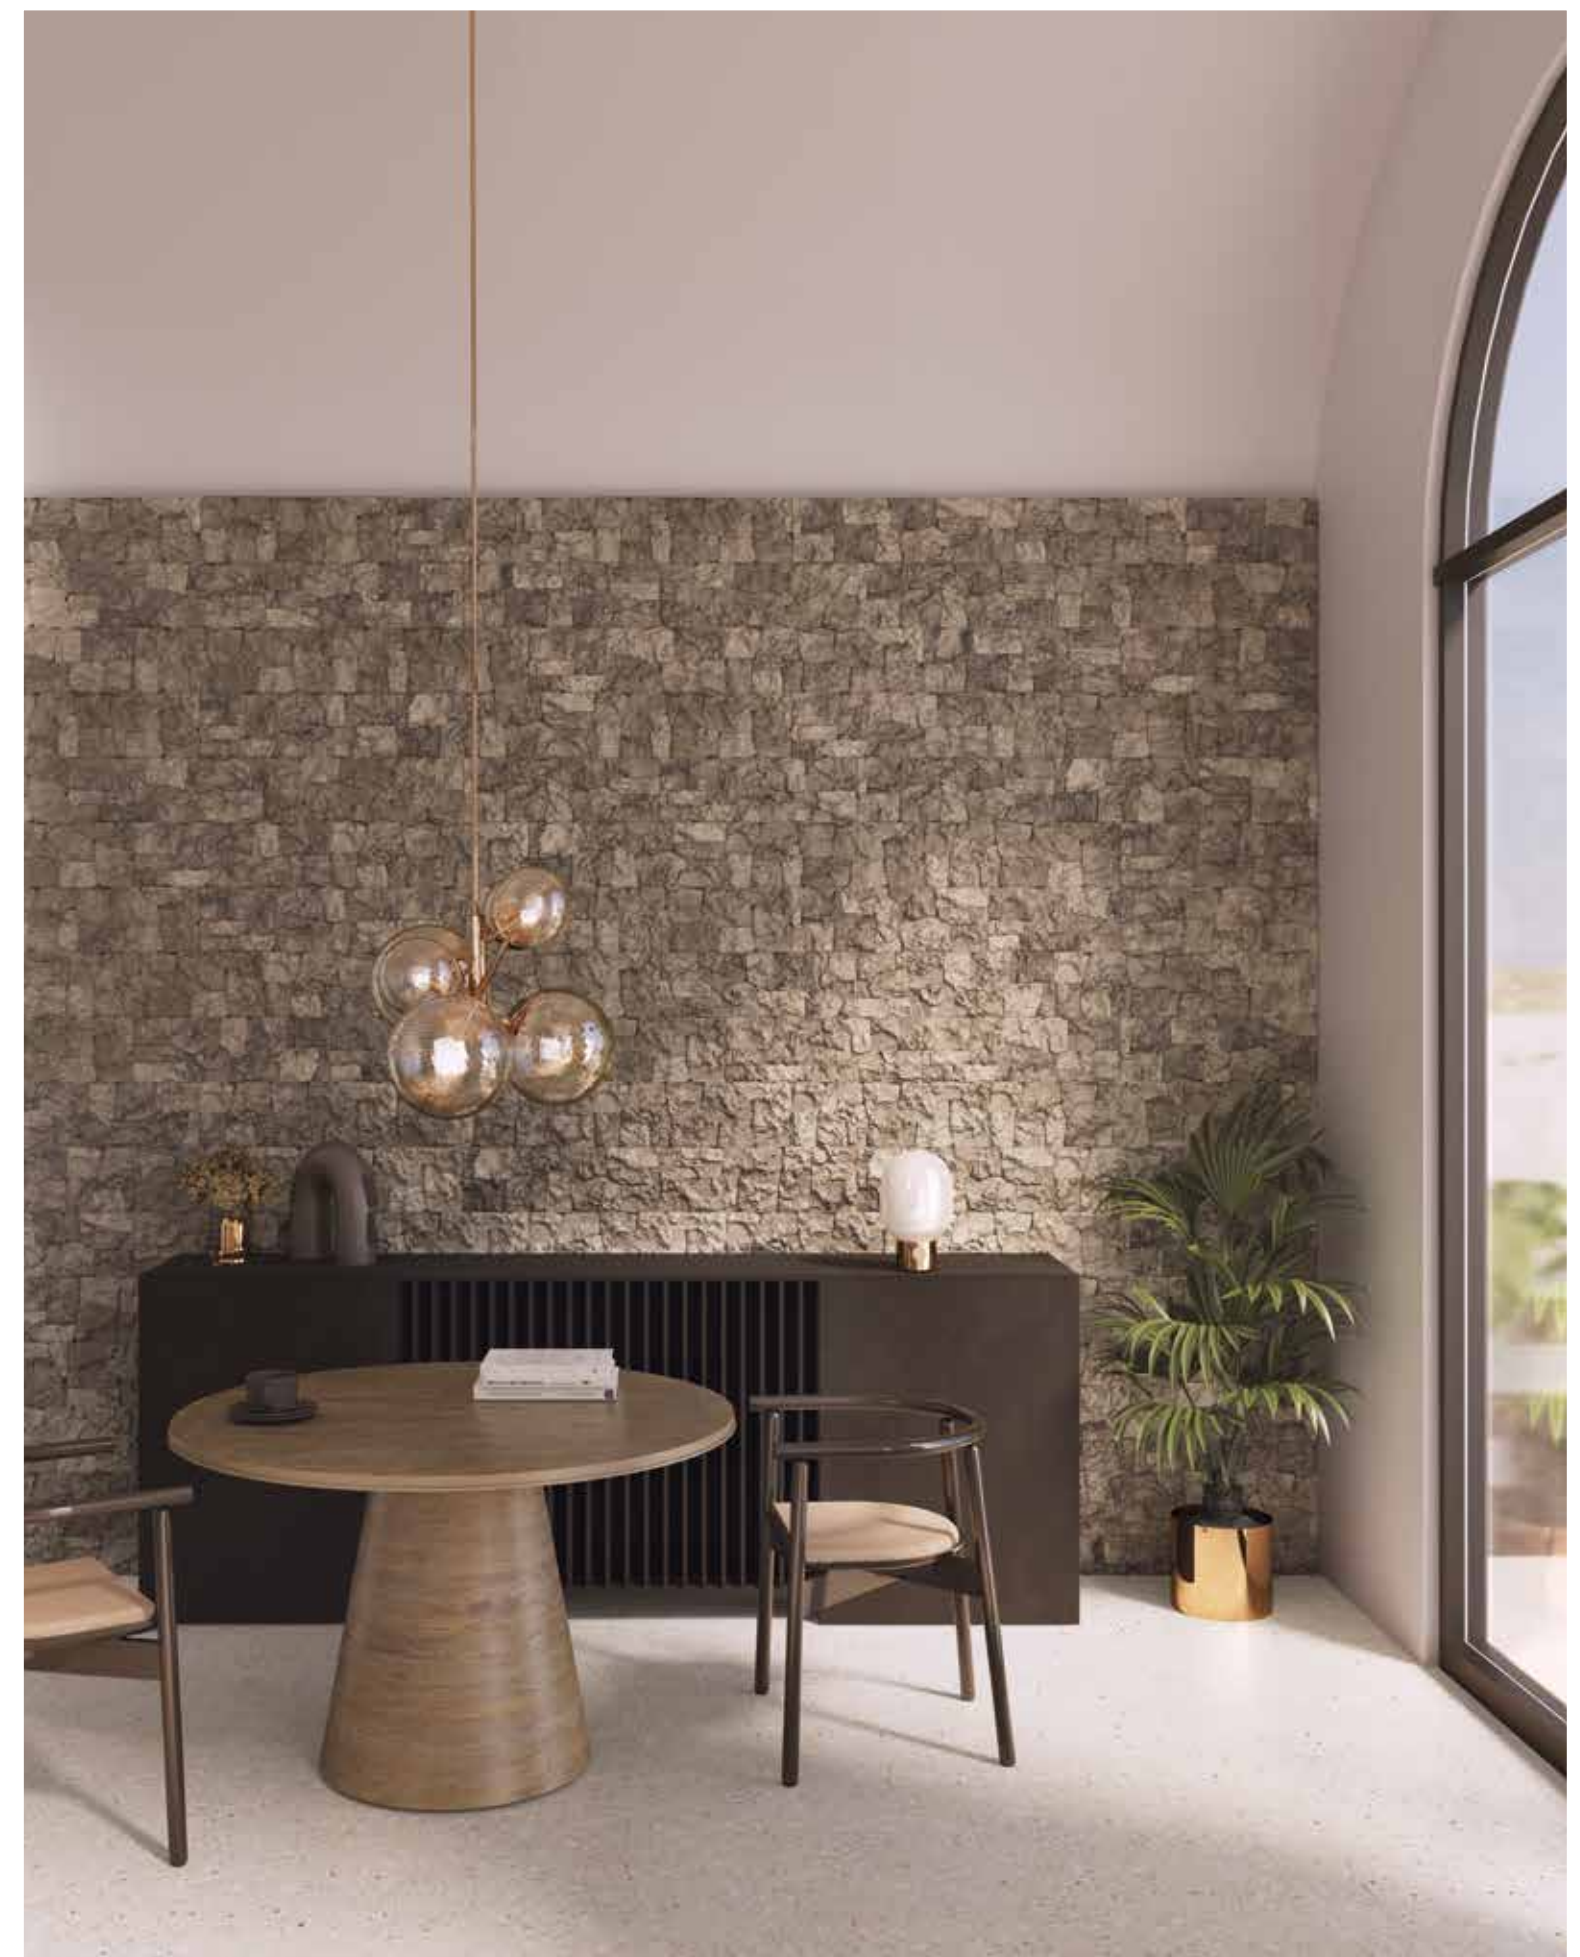

20MM THICKNESS
& STONES

Kerala

BESTILE
Time to Create

KERALA

3D Porcelain Seamless

Different graphics randomly packaged

17x52 cm.
6,7"x20,5"

Natural

White

Mix

Grey

Brown

We suggest tiling a 1/3 brick bond pattern to get the best aesthetical result

Available Sizes	Pz/bx	Sqm/bx	Kg/bx	Bx/Pallet	Sqm/Pallet	Kg/Pallet	Thickness
17x52 cm._6,7"x20,5"	10pz	0,89	22,12	60bx	53,40	1.342	RT