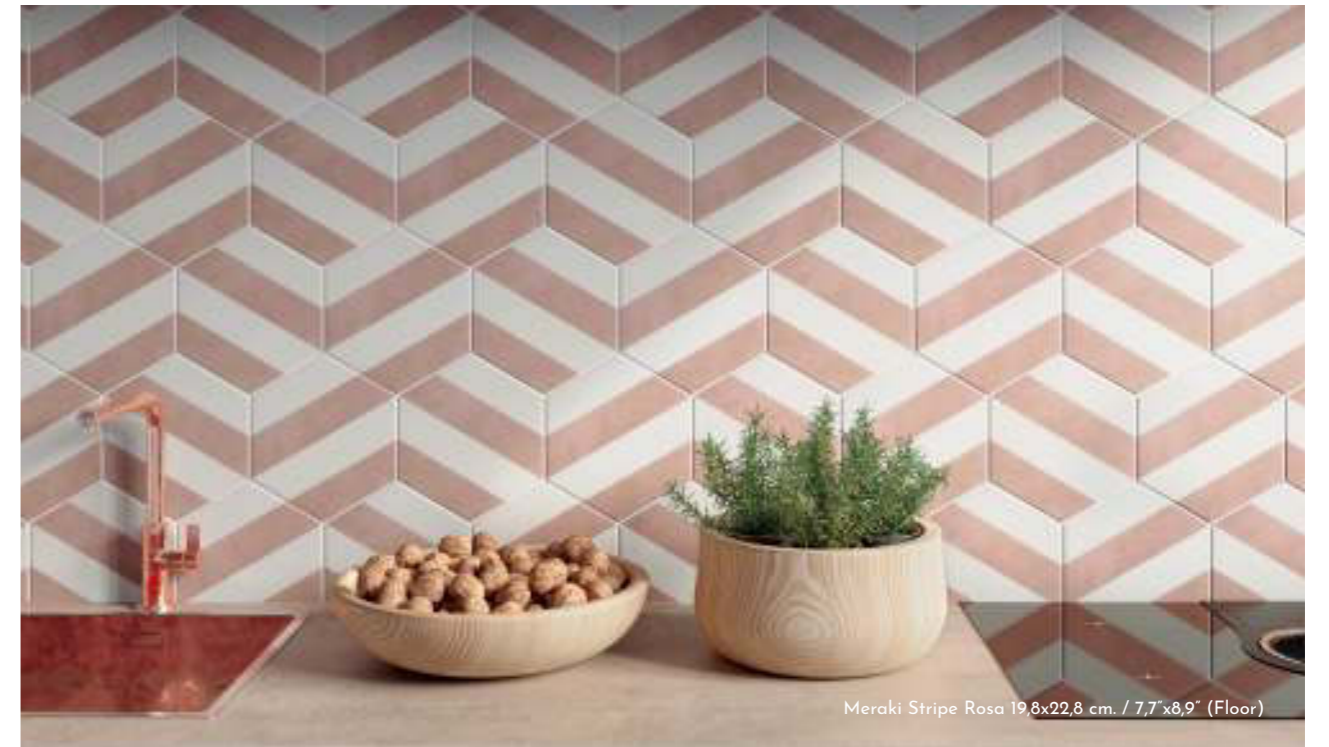

MERAKI

Porcelain Tiles · Unique Size

To do something with all your love and creativity, with all your soul.

Ideal for creating a colourful, playful wall covering or flooring.

Size options

PORCELAIN TILES

19,8x22,8 cm. / 7,7"x8,9"

To do something with all your love and creativity, with all your soul.

Ideal for creating a colourful, playful wall covering or flooring.

Size options

PORCELAIN TILES

19,8x22,8 cm. / 7,7"x8,9"

Packing

	SIZE	PIECES	SQM	KG
Box	19,8x22,8	24	0,84	20,60
Pallet	19,8x22,8	48	40,32	990

Different graphics randomly packaged.

Meraki Base Aguamarina 19,8x22,8 cm. / 7,7"x8,9" (Wall)

MERAKI

Laying Options

Meraki Stripe Aguamarina 19,8x22,8 cm. / 7,7"x8,9" (Wall)

Meraki Stripe Rosa 19,8x22,8 cm. / 7,7"x8,9" (Floor)