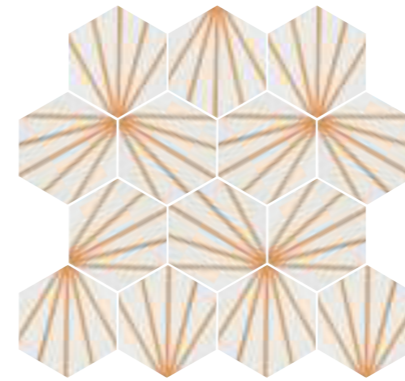

MERAKI

Porcelain Tiles · Unique Size

To do something with all your love and creativity, with all your soul.

Ideal for creating a colourful, playful wall covering or flooring.

Size options

PORCELAIN TILES

19,8x22,8 cm. / 7,7"x8,9"

Down

Up & Down

Looking Outside

Looking Inside

Randomly

Meraki Verde 19,8x22,8 cm. / 7,7x8,9" (Wall)

Meraki Mostaza 19,8x22,8 cm. / 7,7x8,9" (Floor)

MERAKI