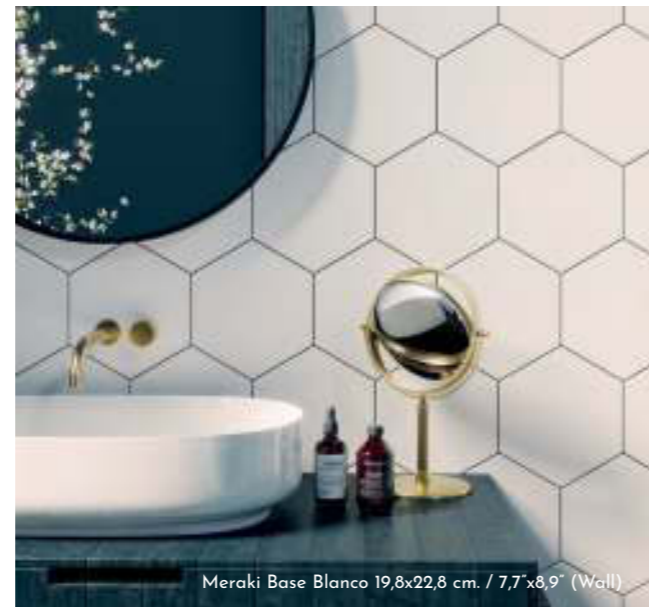

MERAKI

Porcelain Tiles · Unique Size

To do something with all your love and creativity, with all your soul.

Ideal for creating a colourful, playful wall covering or flooring.

Size options

PORCELAIN TILES

19,8x22,8 cm. / 7,7"x8,9"

Packing

Box	SIZE	PIECES	SQM	KG
	19,8x22,8	24	0,84	20,60

Pallet	SIZE	BOXES	SQM	KG
	19,8x22,8	48	40,32	990

Different graphics randomly packaged.