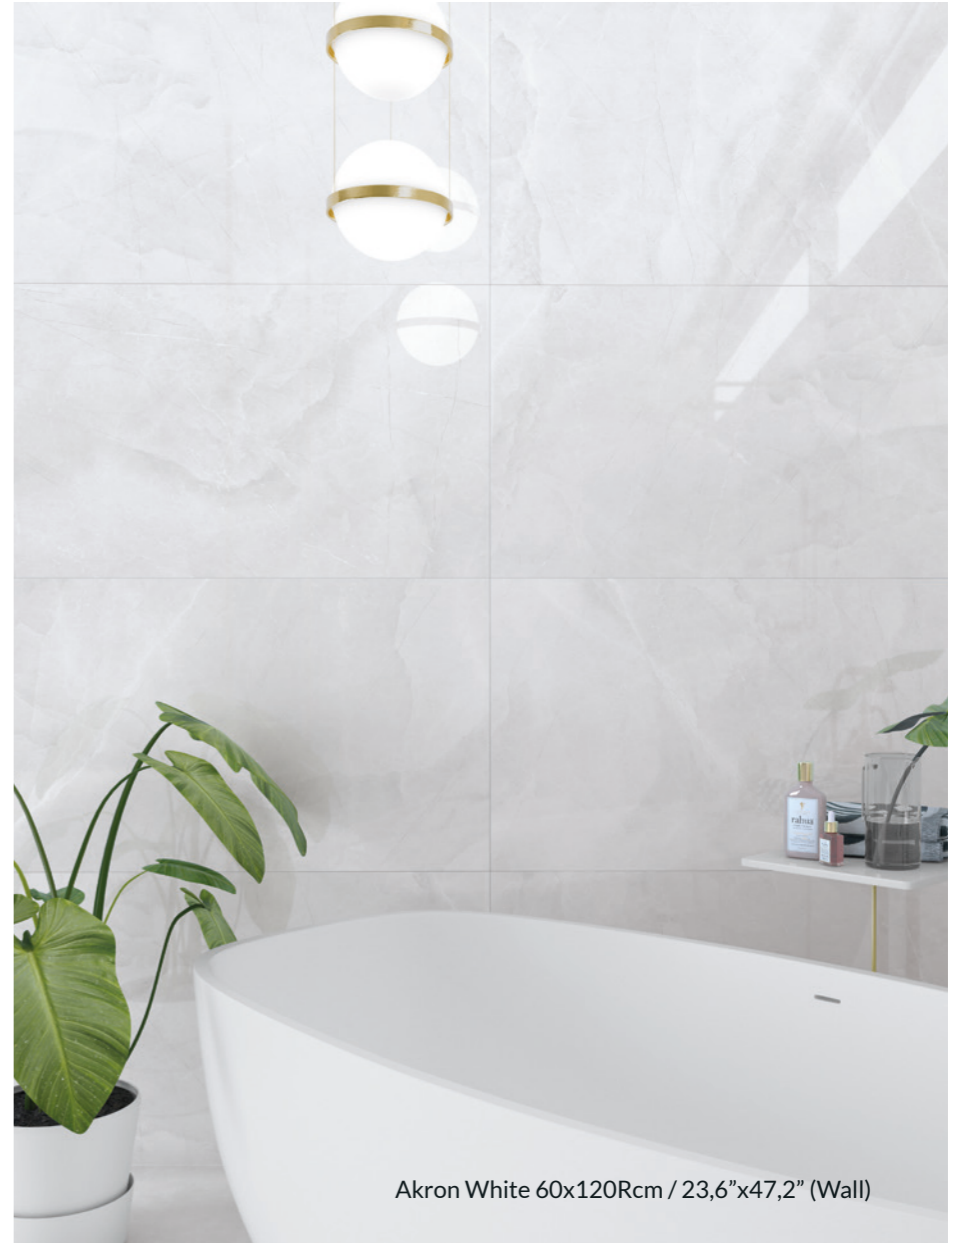

BESTILE

Marble Charm

Akron Pearl 60x120Rcm / 23,6"x47,2" (Wall & Floor)

Akron Grey
 120x120cm. / 47,2"x47,2"
 12 Tiles Shown

Akron

BESTILE

Marble Charm

Akron White 60x120Rcm / 47,2"x47,2" (Floor&Wall)