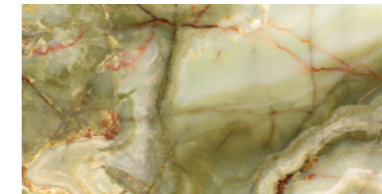

Eunoia Green
120x120Rcm. / 47,2"x47,2"

Eunoia Beige
60x120Rcm. / 23,6"x47,2"

Eunoia Pink
60x120Rcm. / 23,6"x47,2"

Eunoia Grey
60x120Rcm. / 23,6"x47,2"

Eunoia Blue
60x120Rcm. / 23,6"x47,2"

Eunoia Green
60x120Rcm. / 23,6"x47,2"