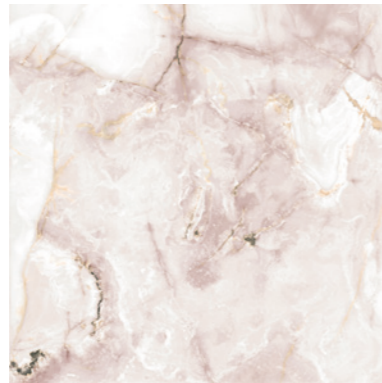

Eunoia

Rectified Polished Porcelain Tiles

Available Colours

Eunoia Beige
120x120Rcm. / 47,2"x47,2"

Eunoia Pink
120x120Rcm. / 47,2"x47,2"

Eunoia Grey
120x120Rcm. / 47,2"x47,2"

Eunoia Blue
120x120Rcm. / 47,2"x47,2"