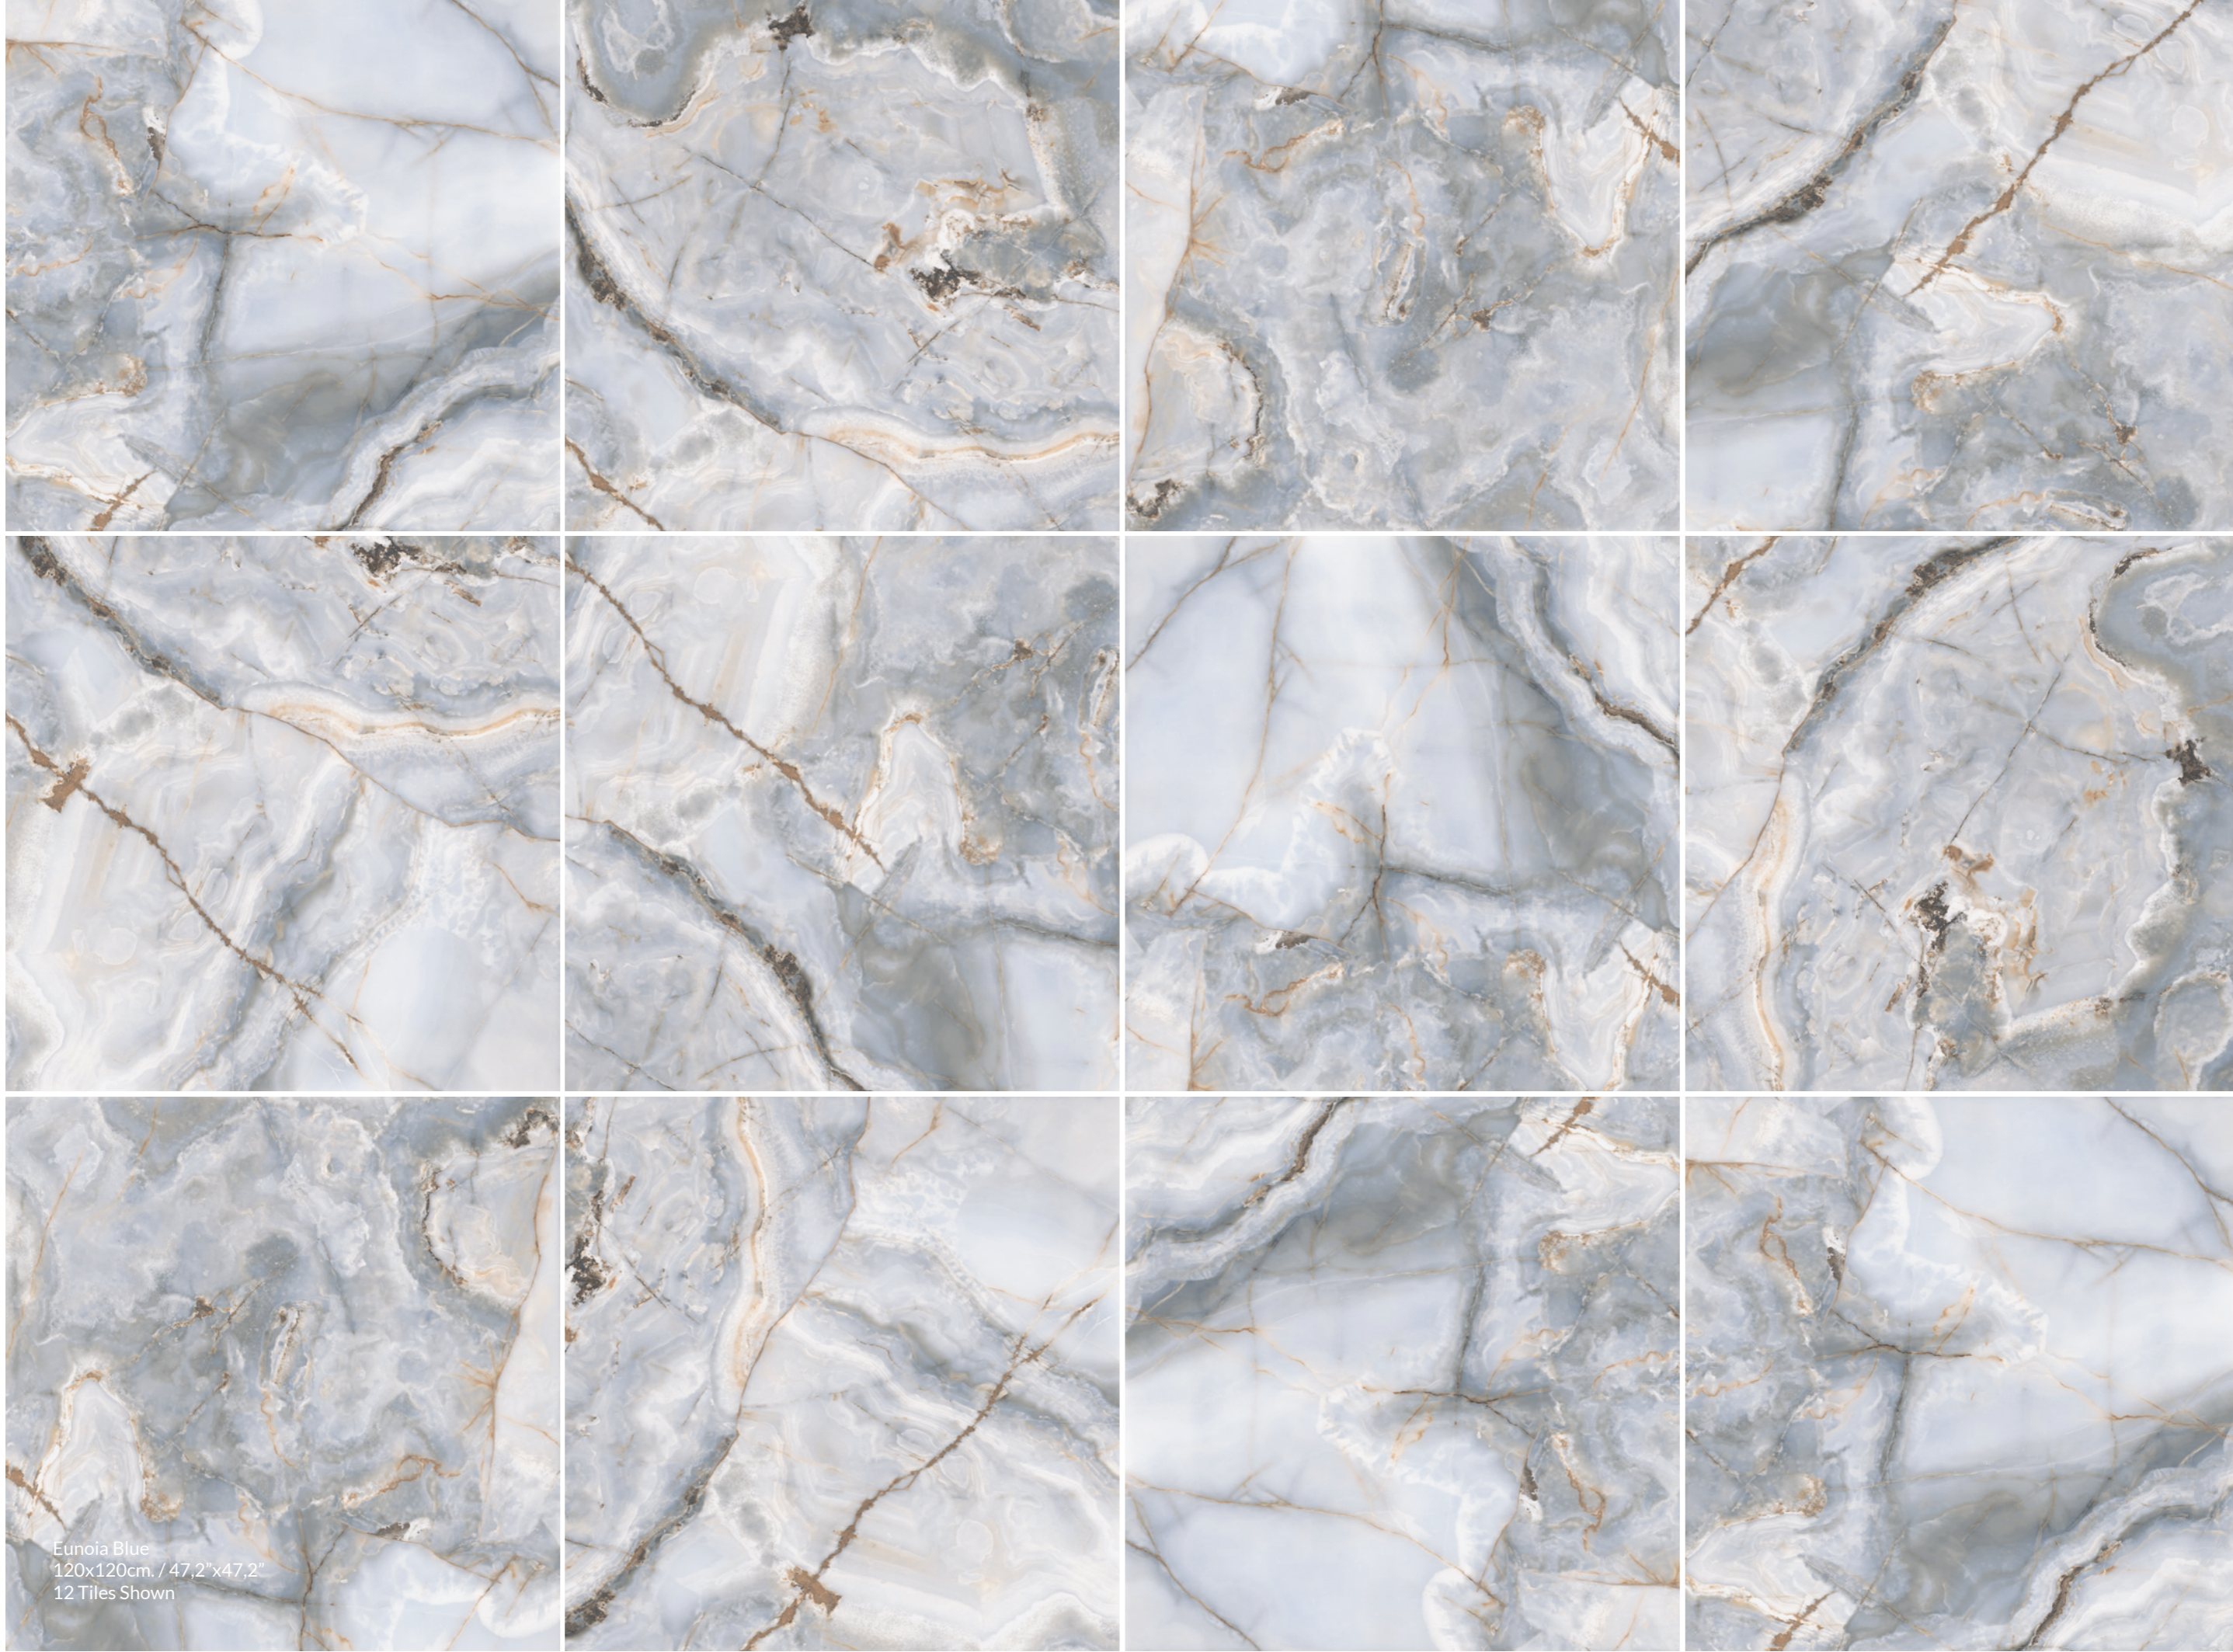

Eunoia Blue
 120x120cm. / 47,2"x47,2"
 12 Tiles Shown

Eunoia

Eunoia Pink 120x120cm. / 47,2"x47,2" (Wall)
Atlas Beige 20x120Rcm / 7,9"x47,2" (Floor & Wall)

Eunoia Green 60x120cm. / 23,6"x27,2" (Wall)

Technical Features