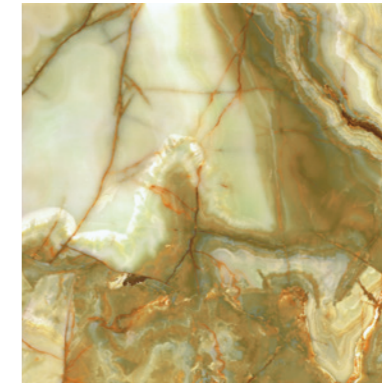

Eunoia

Rectified Polished Porcelain Tiles

Available Colours

Eunoia Beige
120x120Rcm. / 47,2"x47,2"

Eunoia Pink
120x120Rcm. / 47,2"x47,2"

Eunoia Grey
120x120Rcm. / 47,2"x47,2"

Eunoia Blue
120x120Rcm. / 47,2"x47,2"