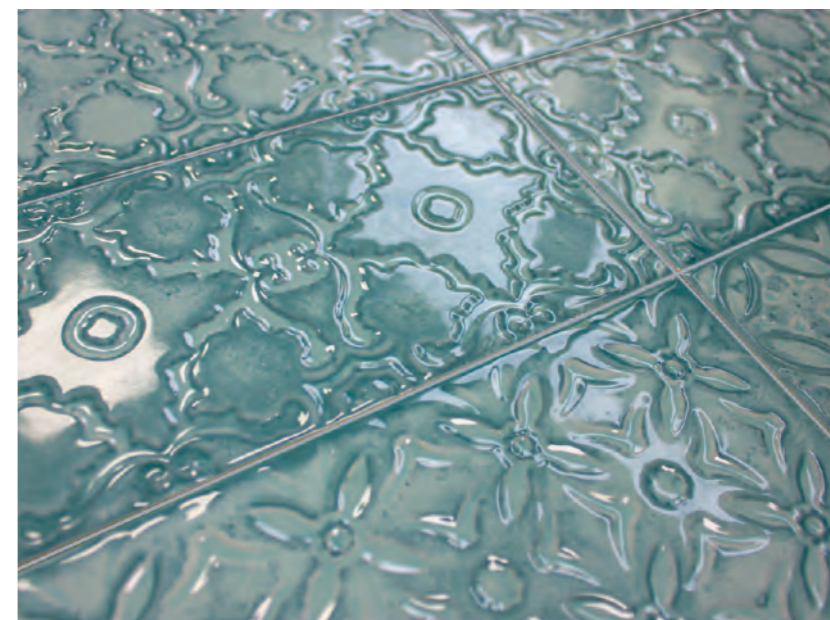

Different graphics randomly packaged