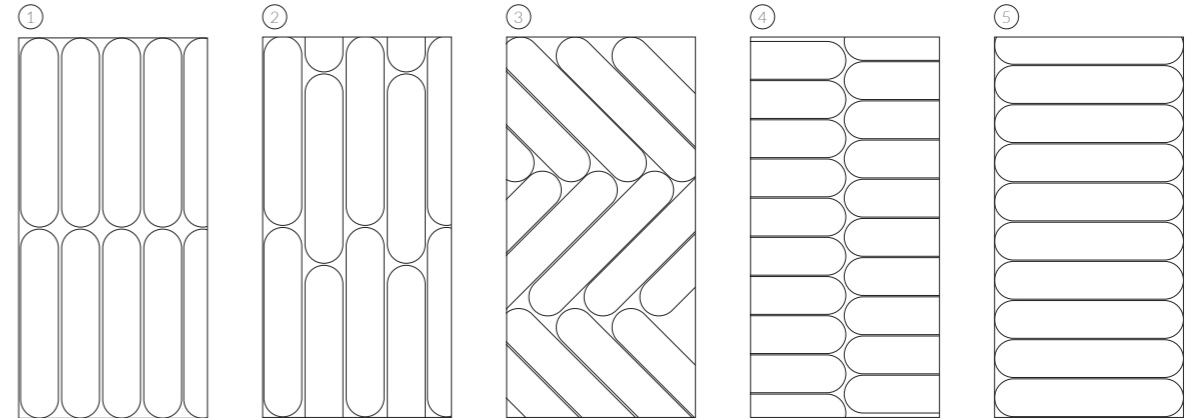

Travertino Gris
5x25 cm. Rounded_2"x9,8"

Pulpis Grey
5x25 cm. Rounded_2"x9,8"

Travertino Beige
5x25 cm. Rounded_2"x9,8"

Pulpis Dark Grey
5x25 cm. Rounded_2"x9,8"

Travertino Noce
5x25 cm. Rounded_2"x9,8"

Laying options: