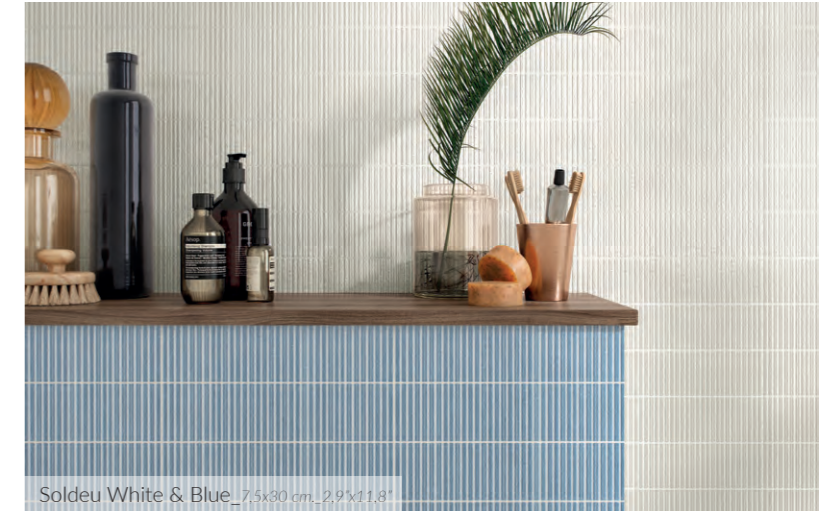

Different graphics randomly packaged