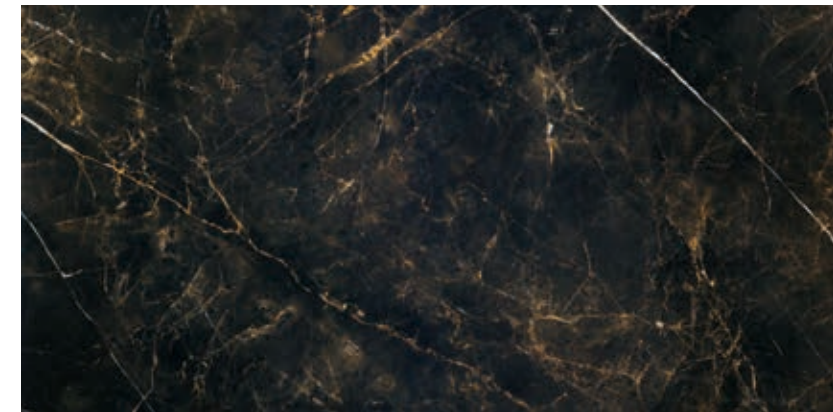

24

Gauguin

BESTILE
Time to Create

Gauguin

Gauguin Blanco 60x120 cm. 23,6"x47,2"

60x120 cm. 23,6"x47,2"

Different graphics randomly packaged

Gauguin Blanco