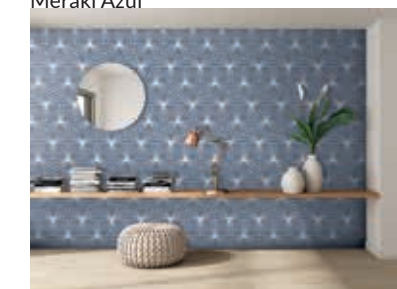

Meraki

19,8x22,8 cm_7,8"x8,9"

Different graphics randomly packaged