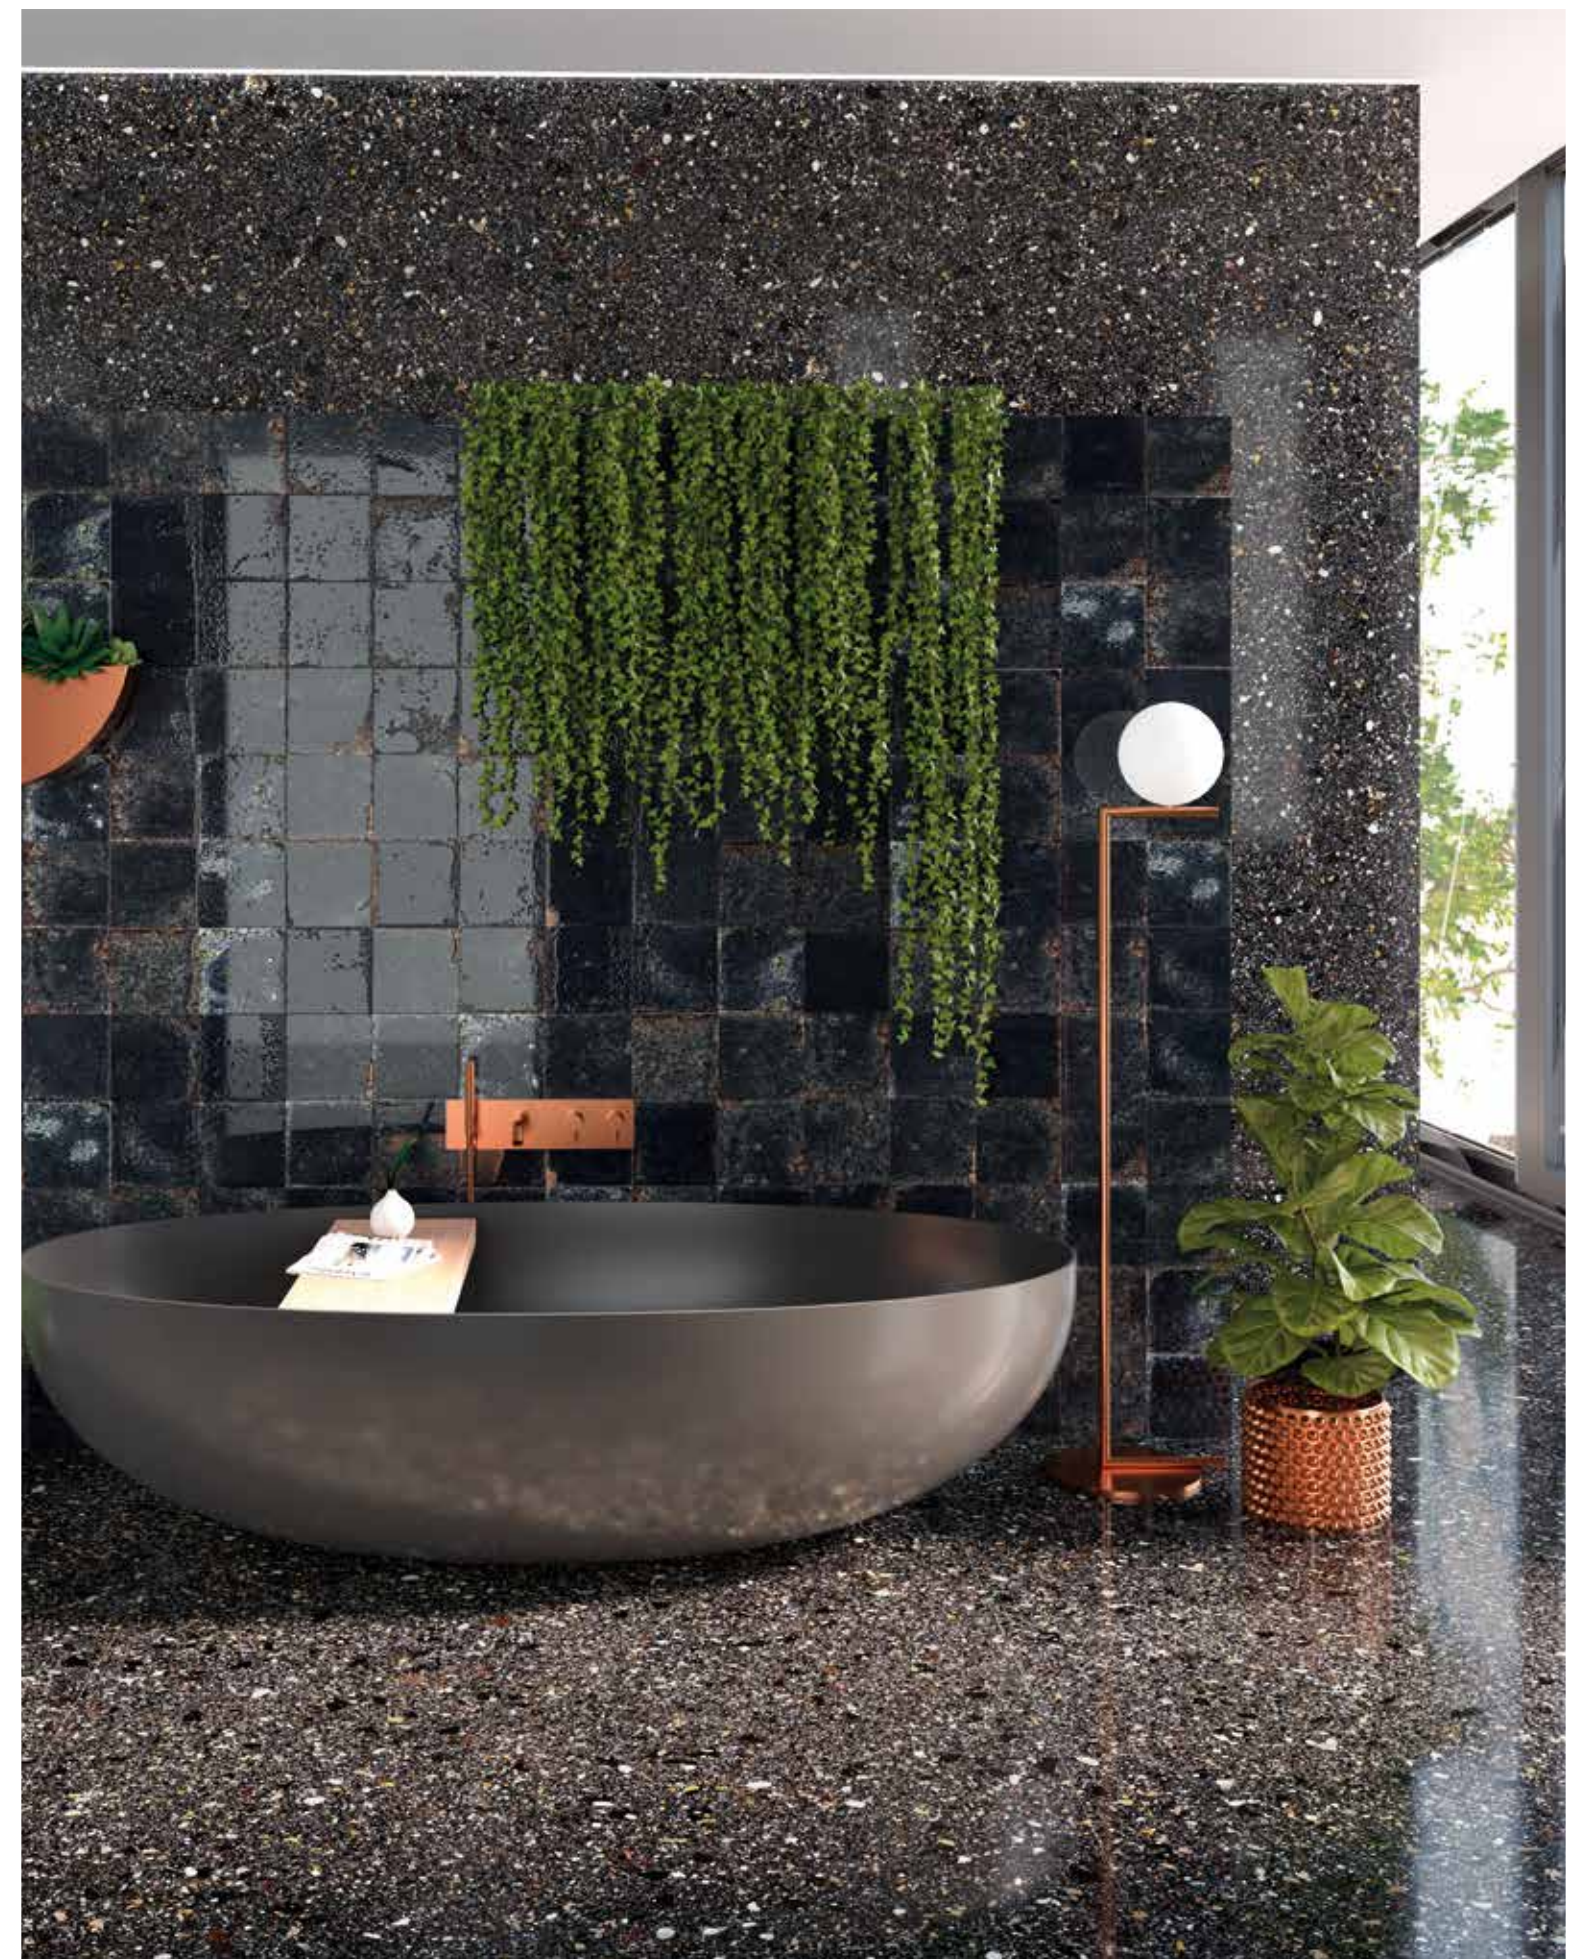

Natur 60x120cm_23,6"x47,2" & Carmen Black 15x15cm_5,9"x5,9"