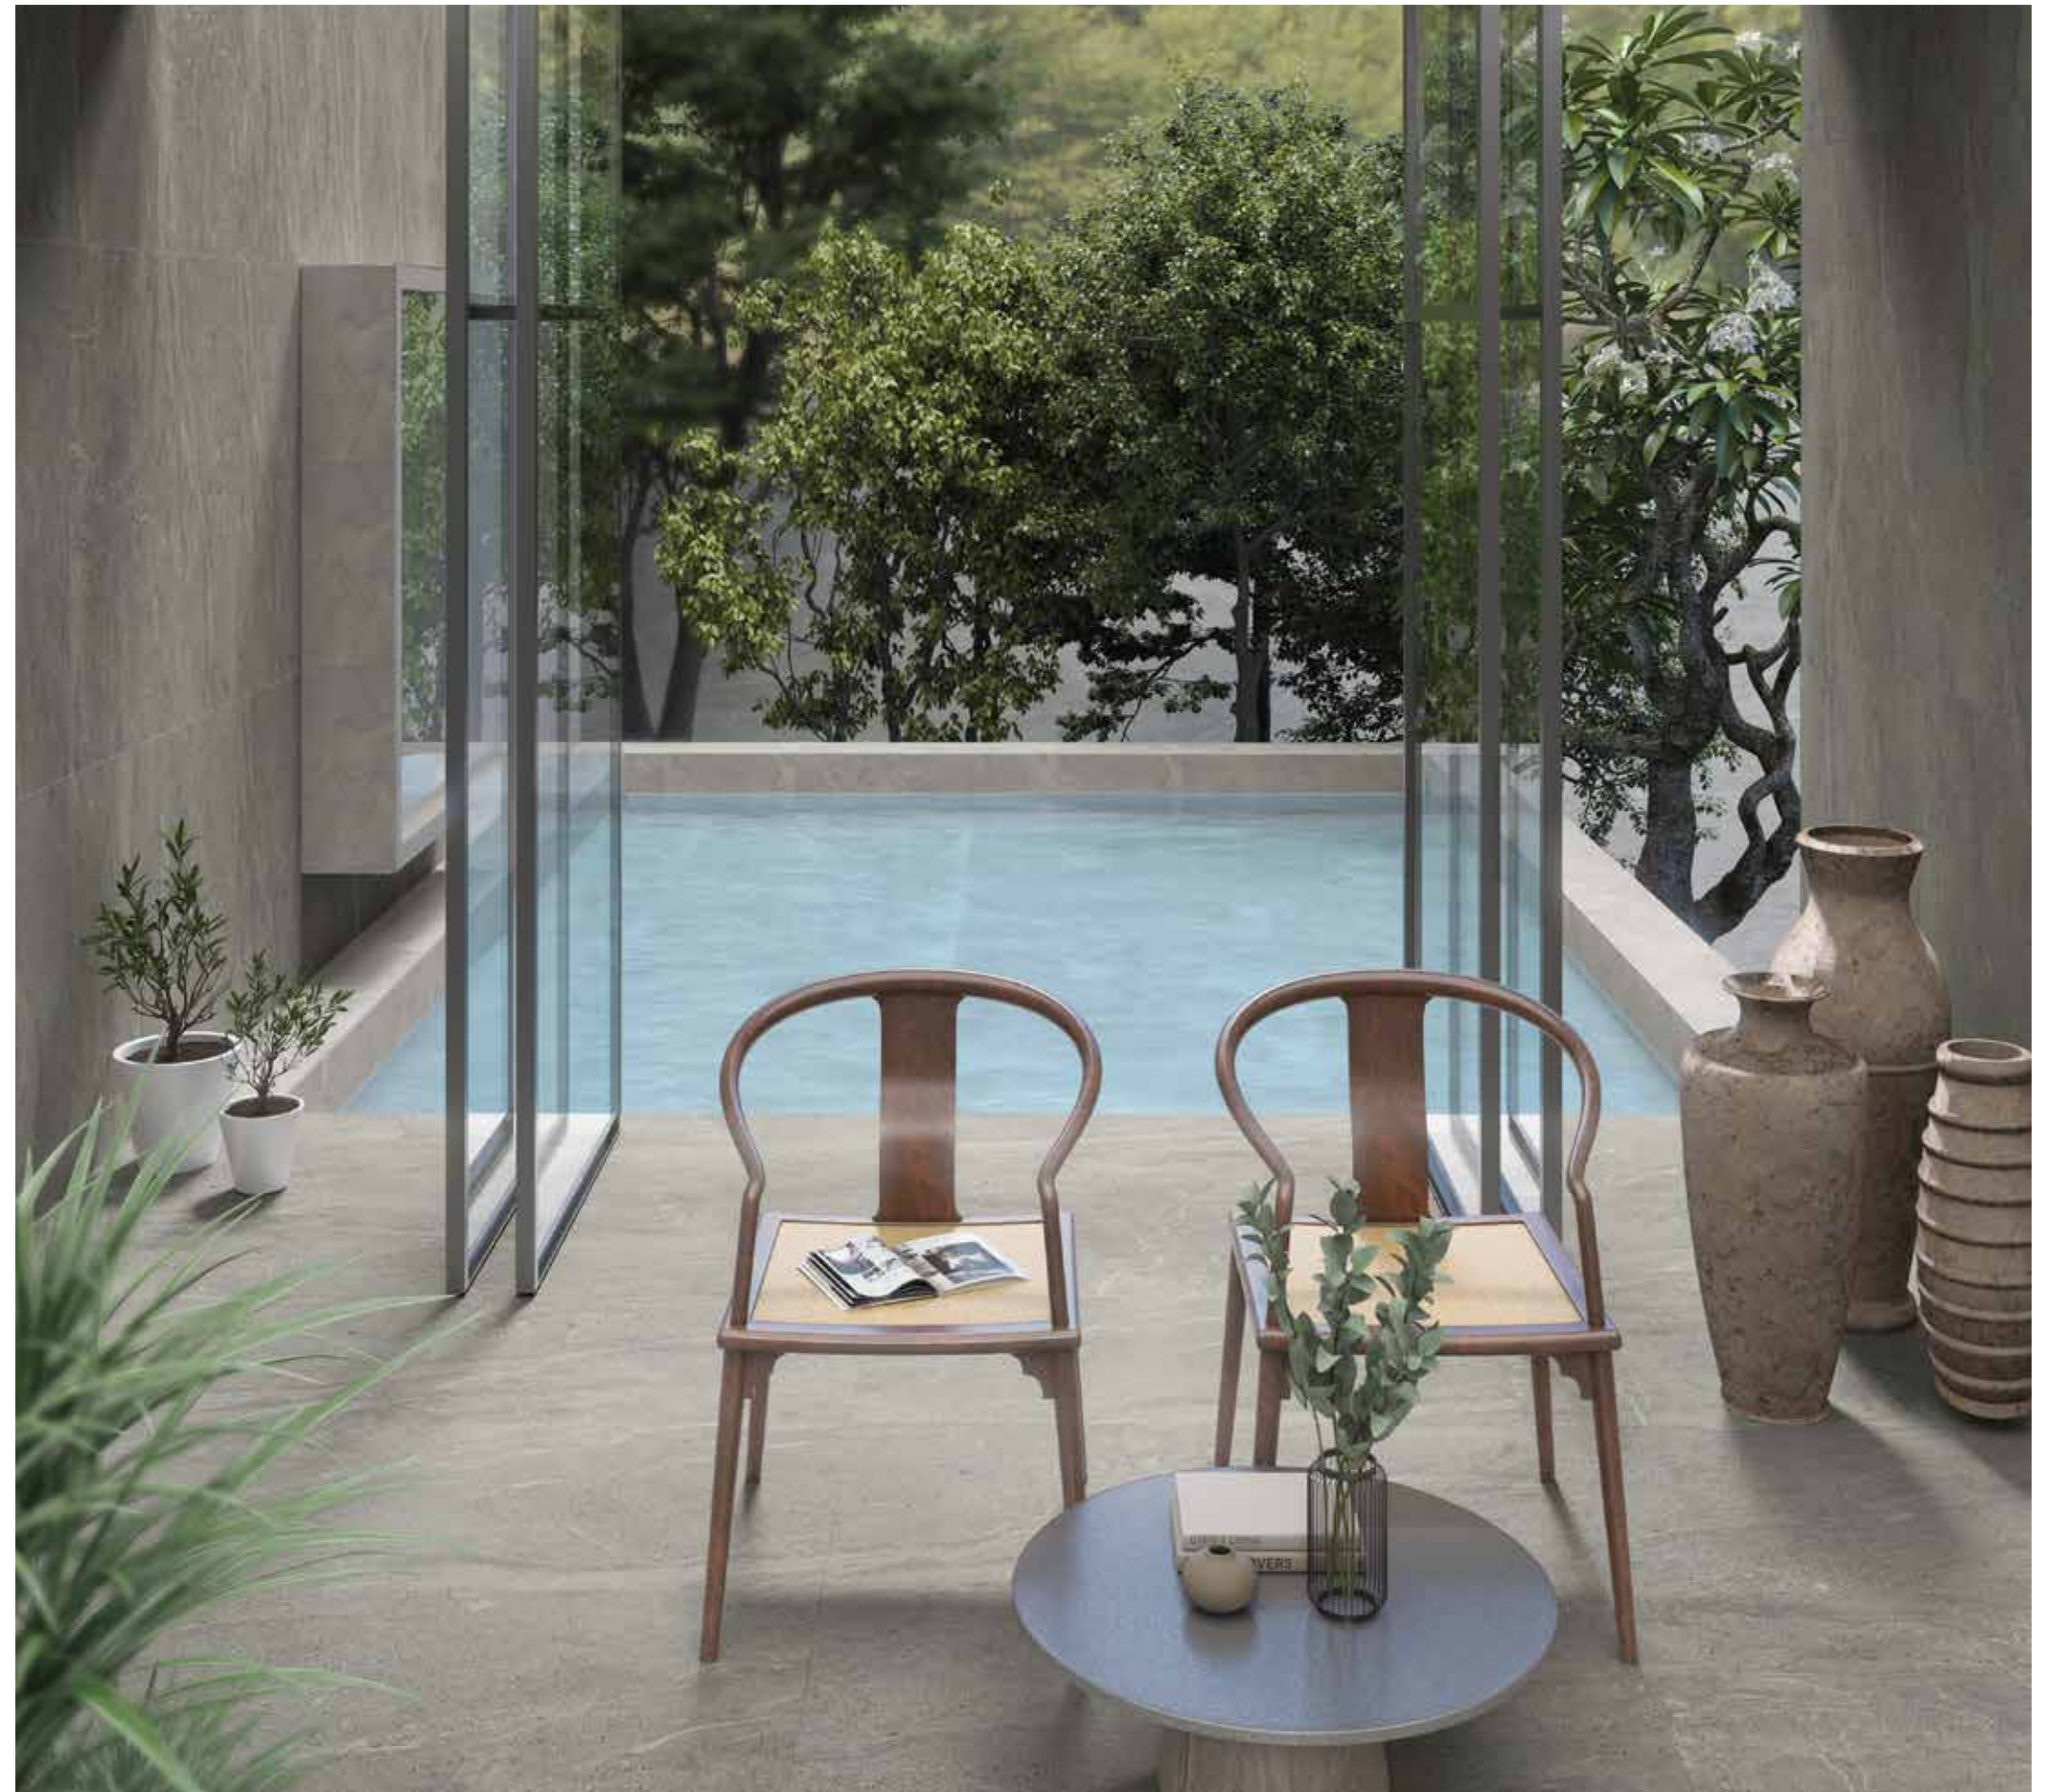

Nielsen Marron 60x120cm_23,6"x47,2" & Kerala Mix 17x52cm_6,7"x20,5"

NIELSEN

Vitrified & Rectified Porcelain Tiles

└ Nielsen Beige 60x90cm, 23,6"x35,4"

└ Nielsen Perla 60x60cm. & 60x120cm, 23,6"x23,6" & 23,6"x47,2"