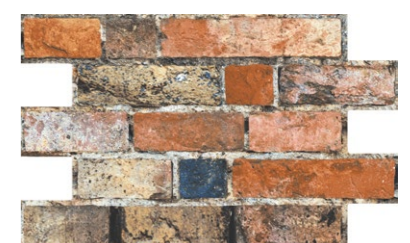

Old Caravista Rustic 32x48 cm. / 12,6"x18,9" (Wall)

OLD CARAVISTA

Porcelain Tiles & Red Body Tiles · 2 Different Sizes

"Simplicity is nature's first step, and the last of art" Philip James Bailey

Its rustic look makes you feel home.

Different graphics randomly packaged.

Old Caravista Blanco 32x48cm.

Old Caravista Rojo 32x48cm.

Old Caravista Soho 32x48cm.

Old Caravista Ocre 32x48cm.

Old Caravista Rustic 32x48cm.