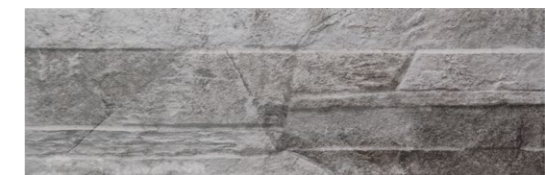

Ontario Black 17x52cm.