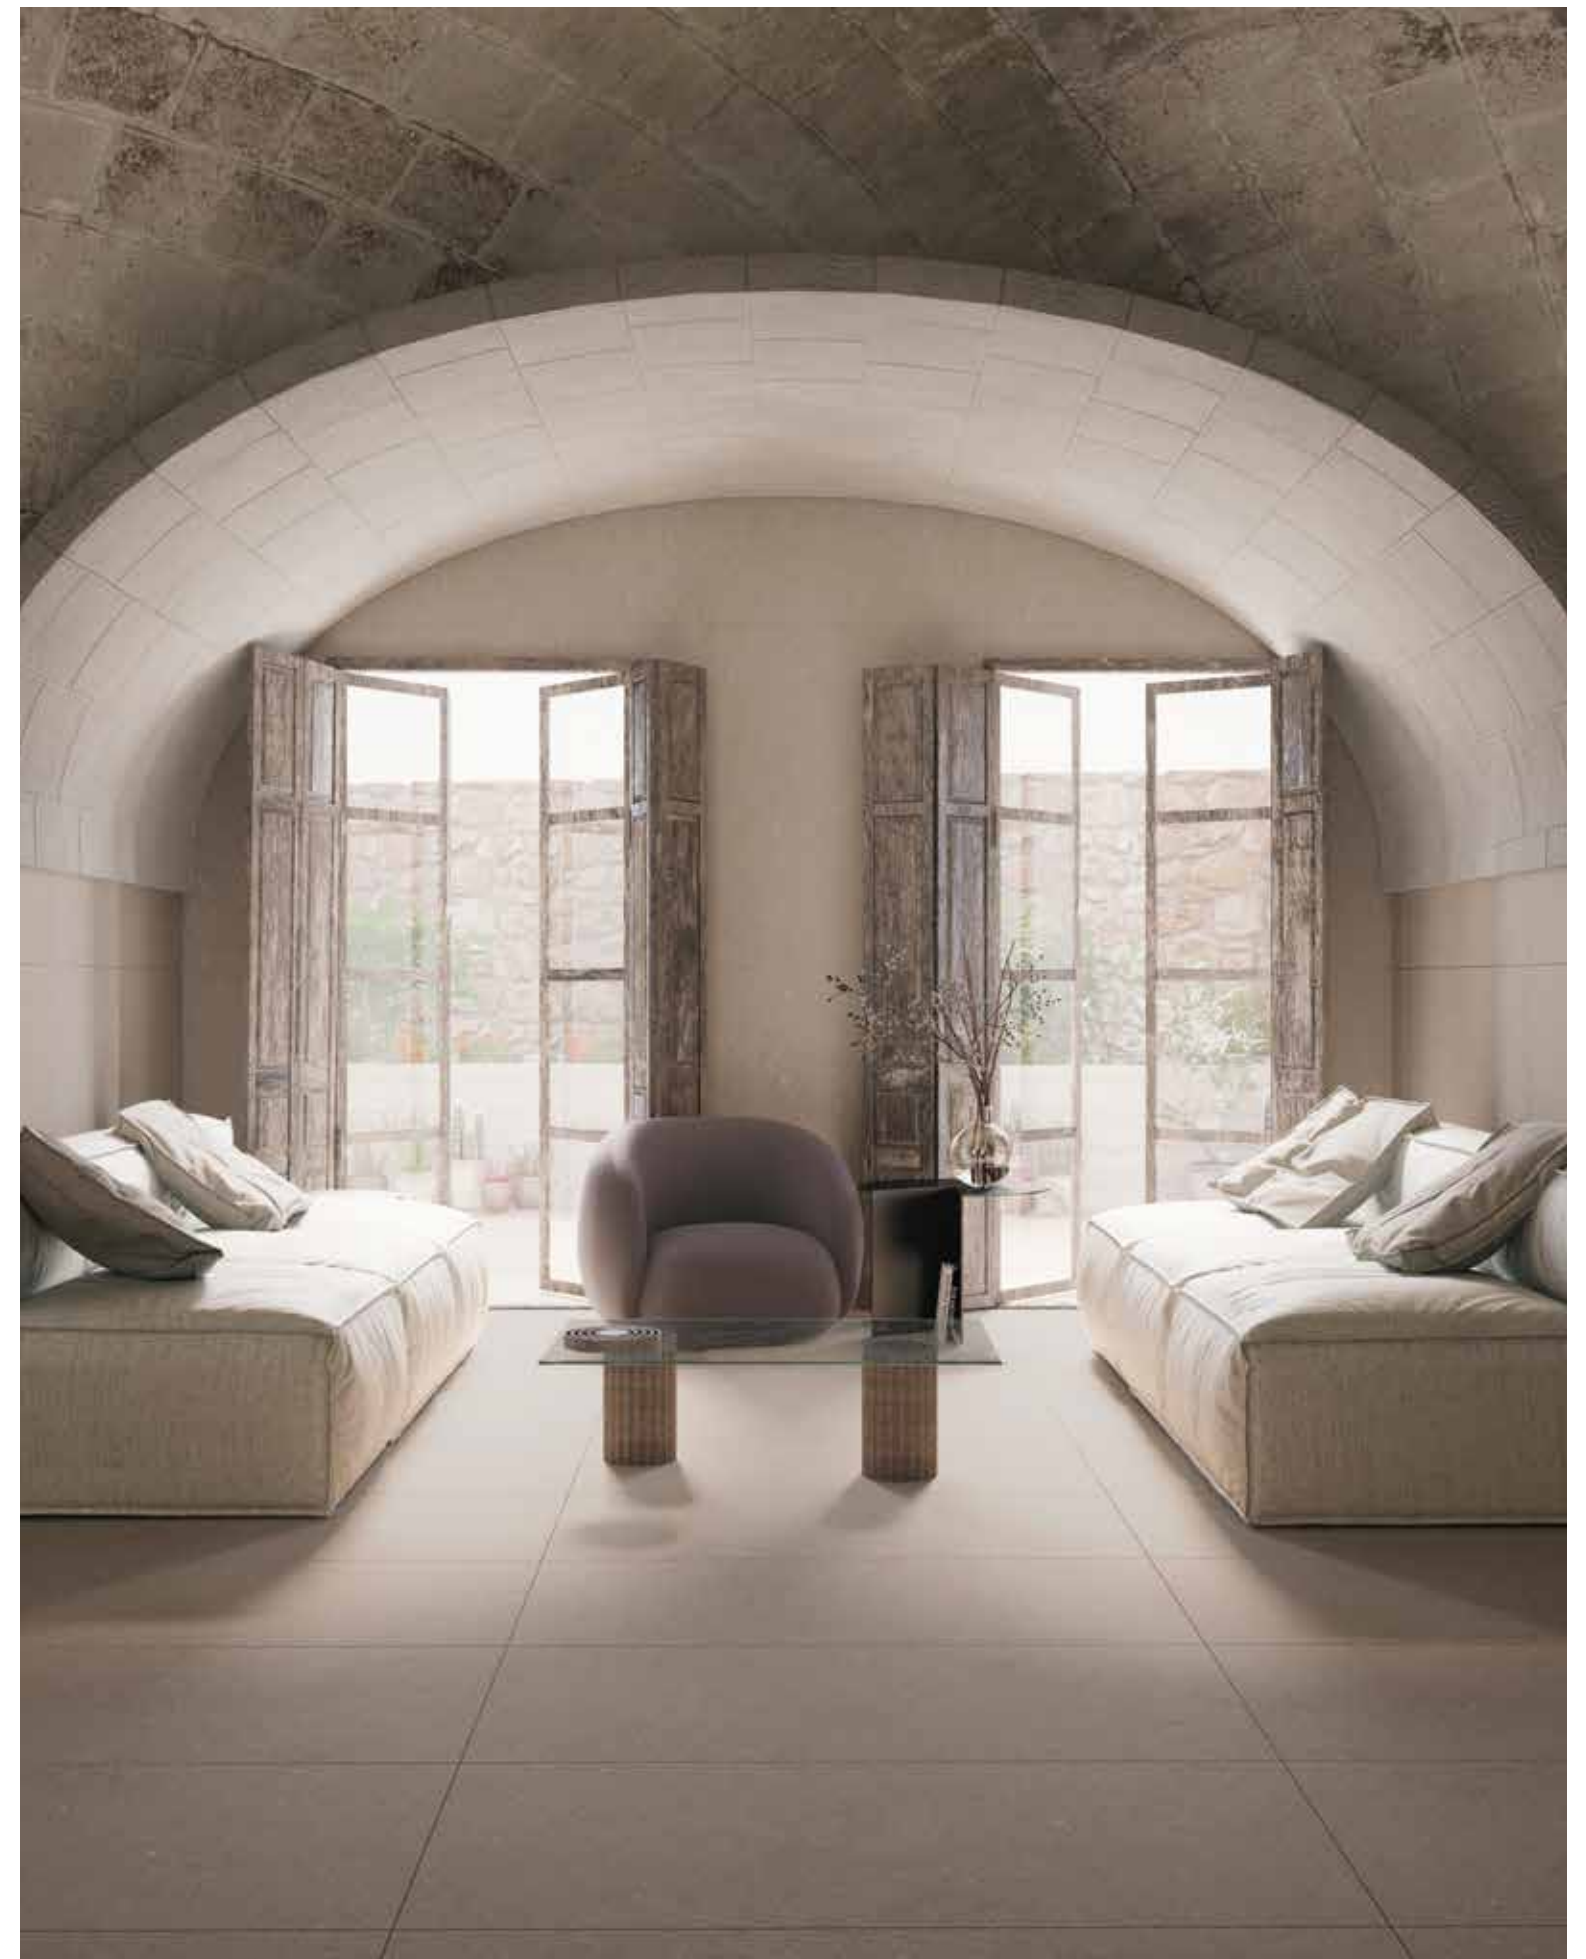

Pisano Taupe 60x120cm._23,6"x47,2"