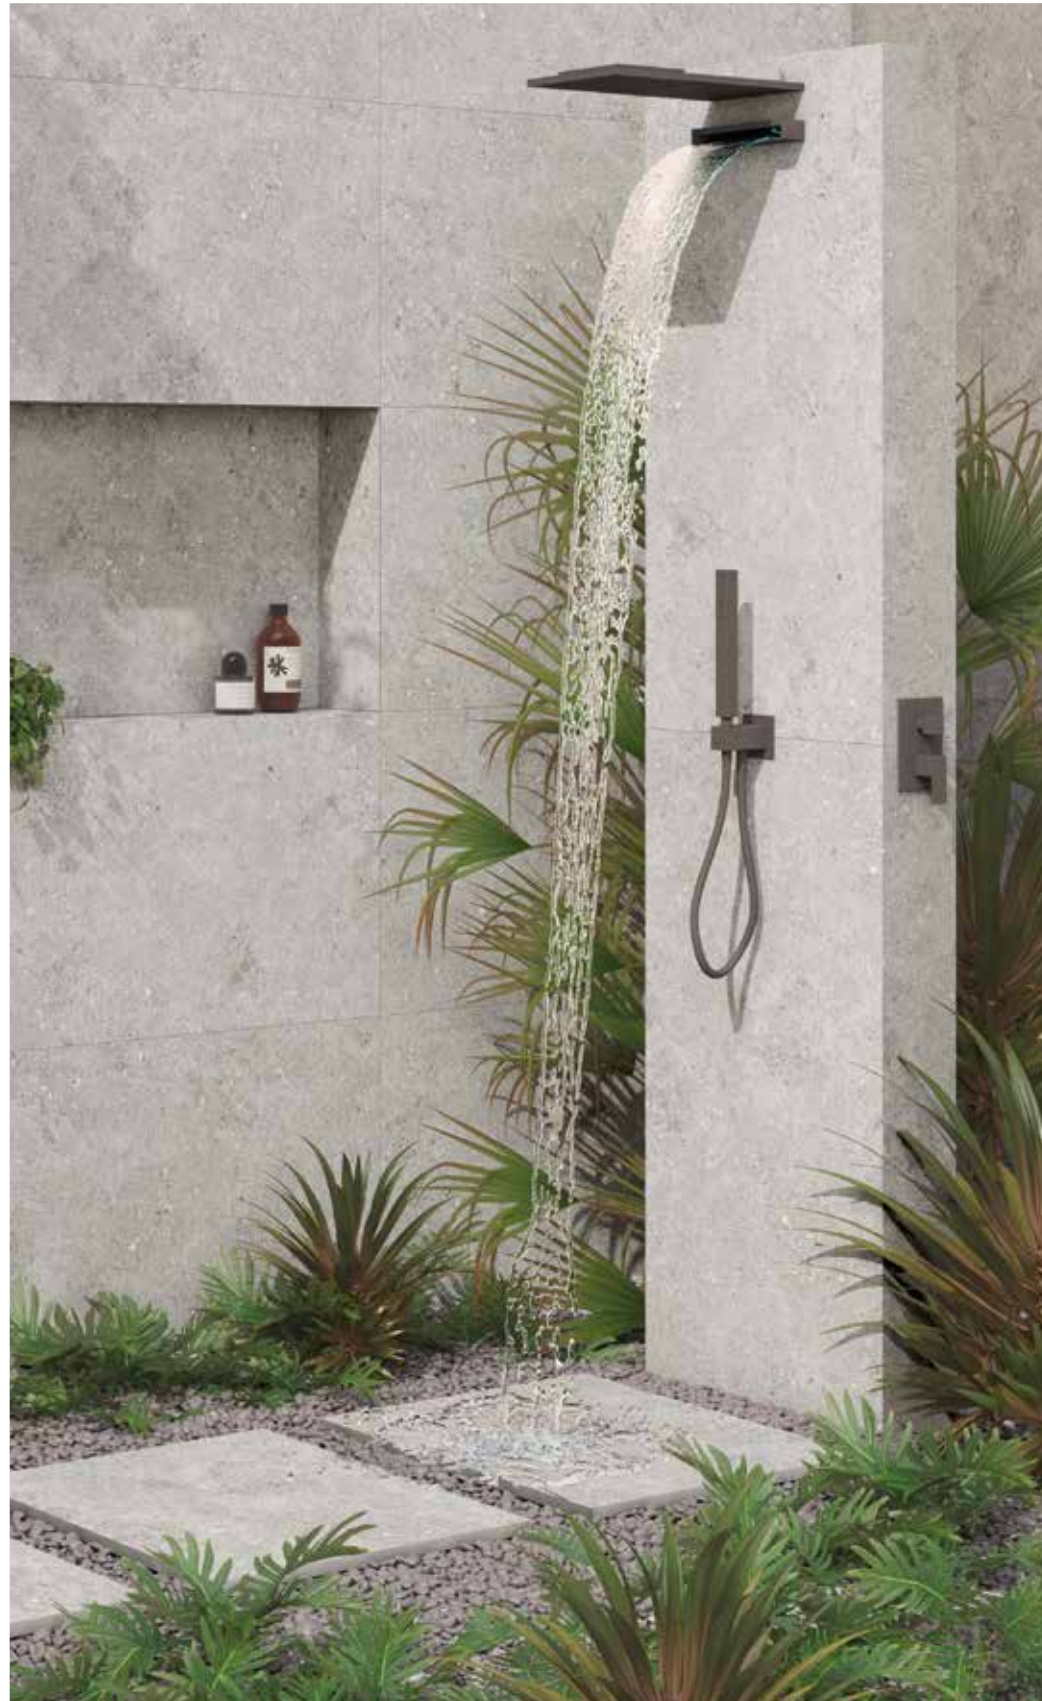

PISANO

Rectified Porcelain Tiles

└ Pisano Grey 60x120cm_23,6"x47,2" & 60x60cm_23,6"x3,6"