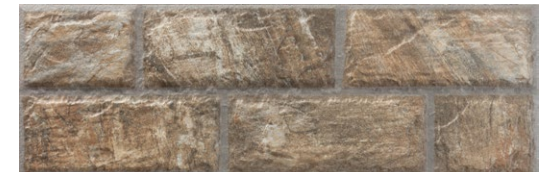

Quebec Black 17x52 cm. / 6,7"x20,5" (Wall)

QUEBEC

Porcelain Tiles · Unique Size

Quebec White 17x52cm.

Quebec Pearl 17x52cm.

Quebec Marble 17x52cm.

Quebec Crema 17x52cm.

Quebec Cuarcita 17x52cm.

Quebec Orange 17x52cm.

Quebec Grey 17x52cm.

Quebec Altamira 17x52cm.

Quebec Black 17x52cm.

"My quality of life here in Quebec City is extraordinary."
Patrick Roy

A characterful slate with all the beauty that you would expect.