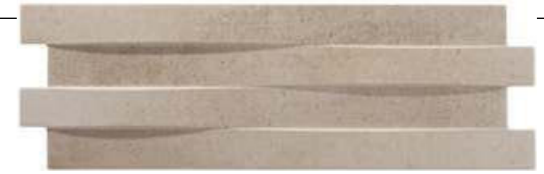

Agatha Bone 25x44,5 cm. / 9,8"x17,5" (Wall)

AGATHA

Porcelain Tiles & Red Body Tiles · 2 Different Sizes

Sky above, sand below, peace within.

A brilliantly modern way to give natural look.

Size options

PORCELAIN TILES

Different graphics randomly packaged.

Agatha Bone 23,5x40,5cm.

Agatha Vison 23,5x40,5cm.

Agatha Gris 23,5x40,5cm.

Agatha Metal 23,5x40,5cm.

Agatha Amazonas Nature 17x52 cm. / 6,7"x20,5" (Wall)

Agatha Tokio Grey 17x52 cm. / 6,7"x20,5" (Wall)

AGATHA

Porcelain Tiles · Unique Size

Agatha Tokio Sand 17x52cm.

Agatha Amazonas Sand 17x52cm.

Agatha Tokio Taupe 17x52cm.

Agatha Amazonas Nature 17x52cm.

Agatha Tokio Pearl 17x52cm.

Agatha Amazonas Dark 17x52cm.