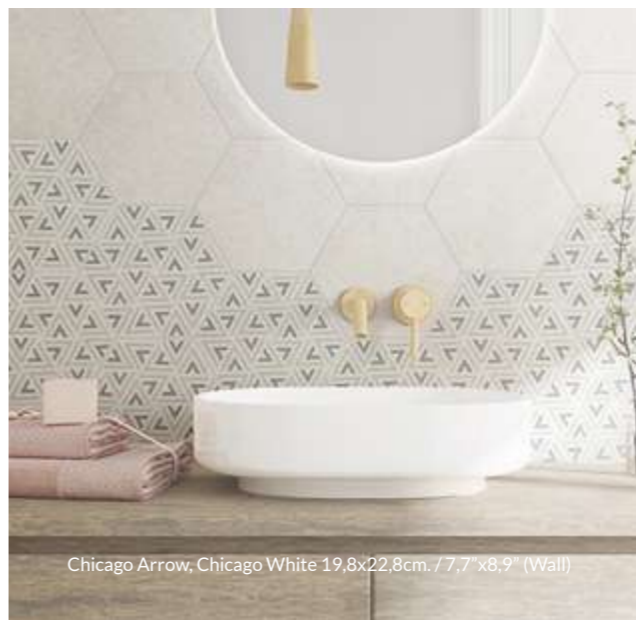

Chicago Duo 19,8x22,8cm. / 7,7"x8,9" (Floor)
Chicago Grey 19,8x22,8cm. / 7,7"x8,9" (Wall)

CHICAGO

Wake Up Call

Porcelain Tiles

Hollywood is hype, New York is talk, CHICAGO IS WORK.

Chicago's concrete-effect collection reawakened with exciting shapes of the hexagon and 6 decors. Show that it's chic enough to convert an everyday atmosphere to an enhancing interior with these natural matt tiles.

Chicago Line
19,8x22,8cm.
/ 7,7"x8,9"

Chicago Stripe
19,8x22,8cm.
/ 7,7"x8,9"

Chicago Arrow
19,8x22,8cm.
/ 7,7"x8,9"

Chicago Corner
19,8x22,8cm.
/ 7,7"x8,9"

Chicago Duo
19,8x22,8cm.
/ 7,7"x8,9"

Chicago Diamond
19,8x22,8cm.
/ 7,7"x8,9"

Chicago Corner 19,8x22,8cm. / 7,7"x8,9" (Wall)
Chicago Grey 19,8x22,8cm. / 7,7"x8,9" (Floor)

Decorative Addict
Hexa Addict

Chicago Mix Light 19,8x22,8cm. / 7,7"x8,9" (Floor)

Chicago

Chicago Black 19,8x22,8cm. / 7,7"x8,9" (Wall)
Chicago Line 19,8x22,8cm. / 7,7"x8,9" (Floor)

Chicago White 19,8x22,8cm. / 7,7"x8,9" (Wall)
Chicago Stripe 19,8x22,8cm. / 7,7"x8,9" (Floor)

Chicago Arrow, Chicago White 19,8x22,8cm. / 7,7"x8,9" (Wall)

Chicago White 19,8x22,8cm. / 7,7"x8,9" (Wall & Floor)
Chicago Diamond 19,8x22,8cm. / 7,7"x8,9" (Floor)