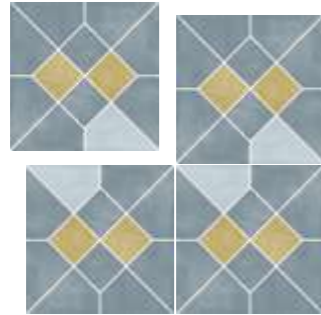

## Refresh the interior

Porcelain Tiles

Partying, go out on the towns, Farra. It comes from the Quechua language; it means joy.

A range of nine pastel designs creating a colourful, playful wall coverings or flooring. Place them on the wall or on the floor for timeless character and charm.

## Available Colours

Jarana 01  
22,5x22,5cm. / 8,8"x8,8"  
4 Tiles Shown

Jarana 02  
22,5x22,5cm. / 8,8"x8,8"  
4 Tiles Shown

Jarana 03  
22,5x22,5cm. / 8,8"x8,8"  
4 Tiles Shown

Jarana 04  
22,5x22,5cm. / 8,8"x8,8"  
4 Tiles Shown

Jarana 05  
22,5x22,5cm. / 8,8"x8,8"  
4 Tiles Shown

Jarana 06  
22,5x22,5cm. / 8,8"x8,8"  
4 Tiles Shown

Jarana 07  
22,5x22,5cm. / 8,8"x8,8"  
4 Tiles Shown

Jarana 08  
22,5x22,5cm. / 8,8"x8,8"  
4 Tiles Shown

Jarana 09  
22,5x22,5cm. / 8,8"x8,8"  
4 Tiles Shown