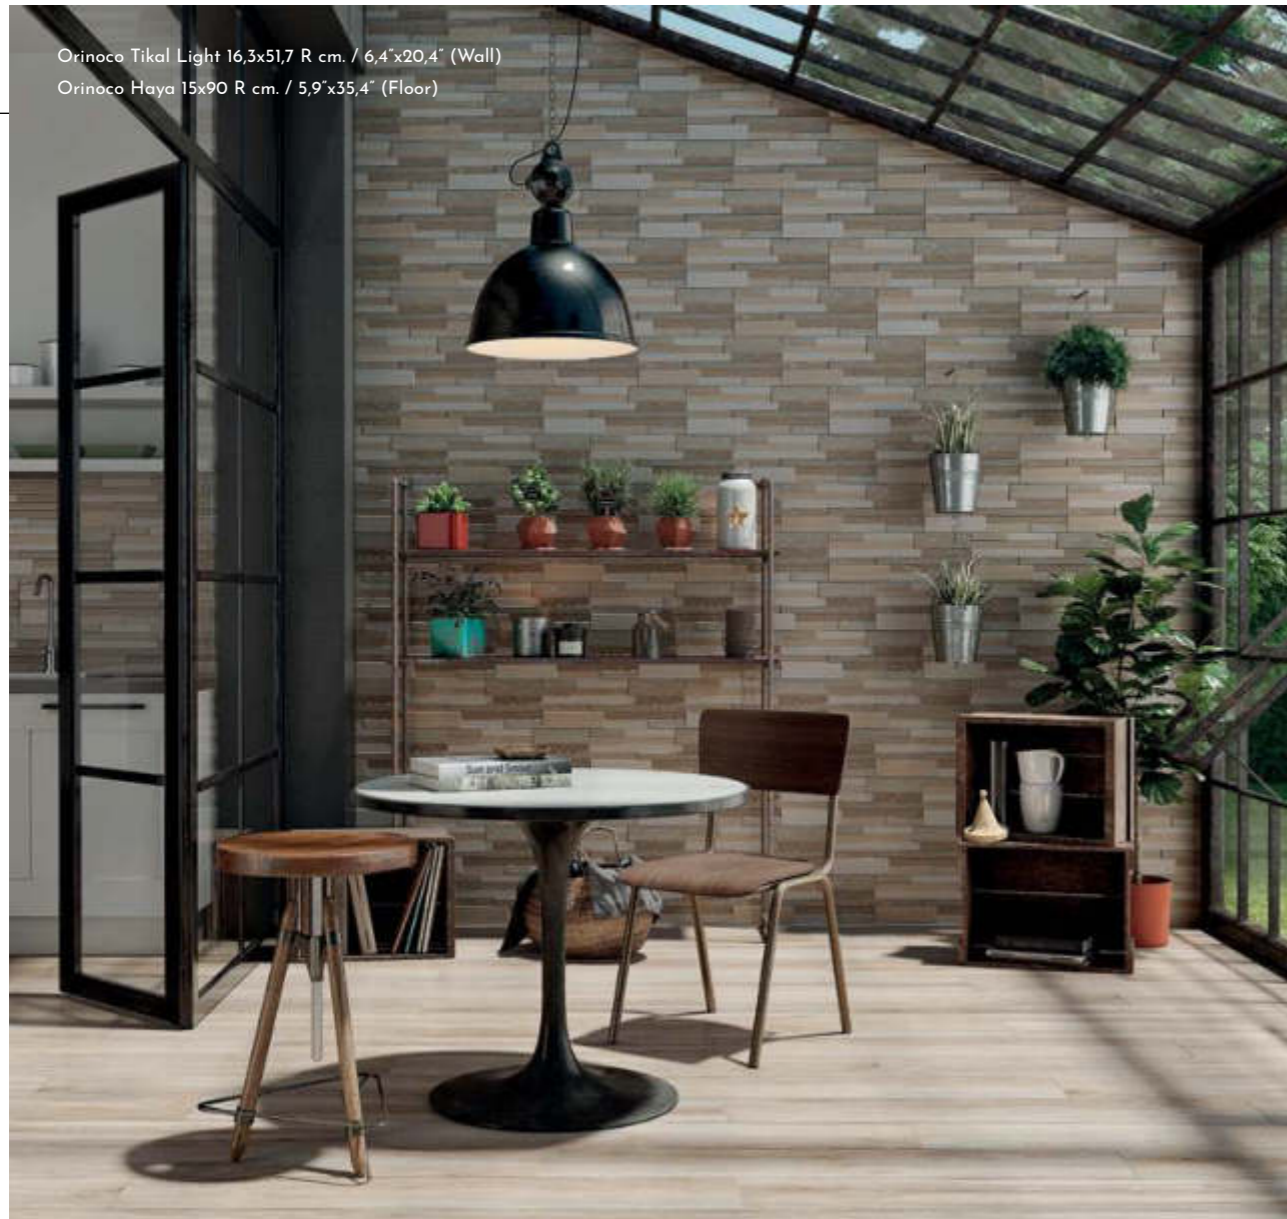

Different graphics randomly packaged.

Tikal White 16,3x51,7 R cm.

Tikal Grey 16,3x51,7 R cm.

Tikal Magma 16,3x51,7 R cm.

Tikal Black 16,3x51,7 R cm.

Orinoco Tikal Light 16,3x51,7 R cm. / 6,4"x20,4" (Wall)
 Orinoco Haya 15x90 R cm. / 5,9"x35,4" (Floor)