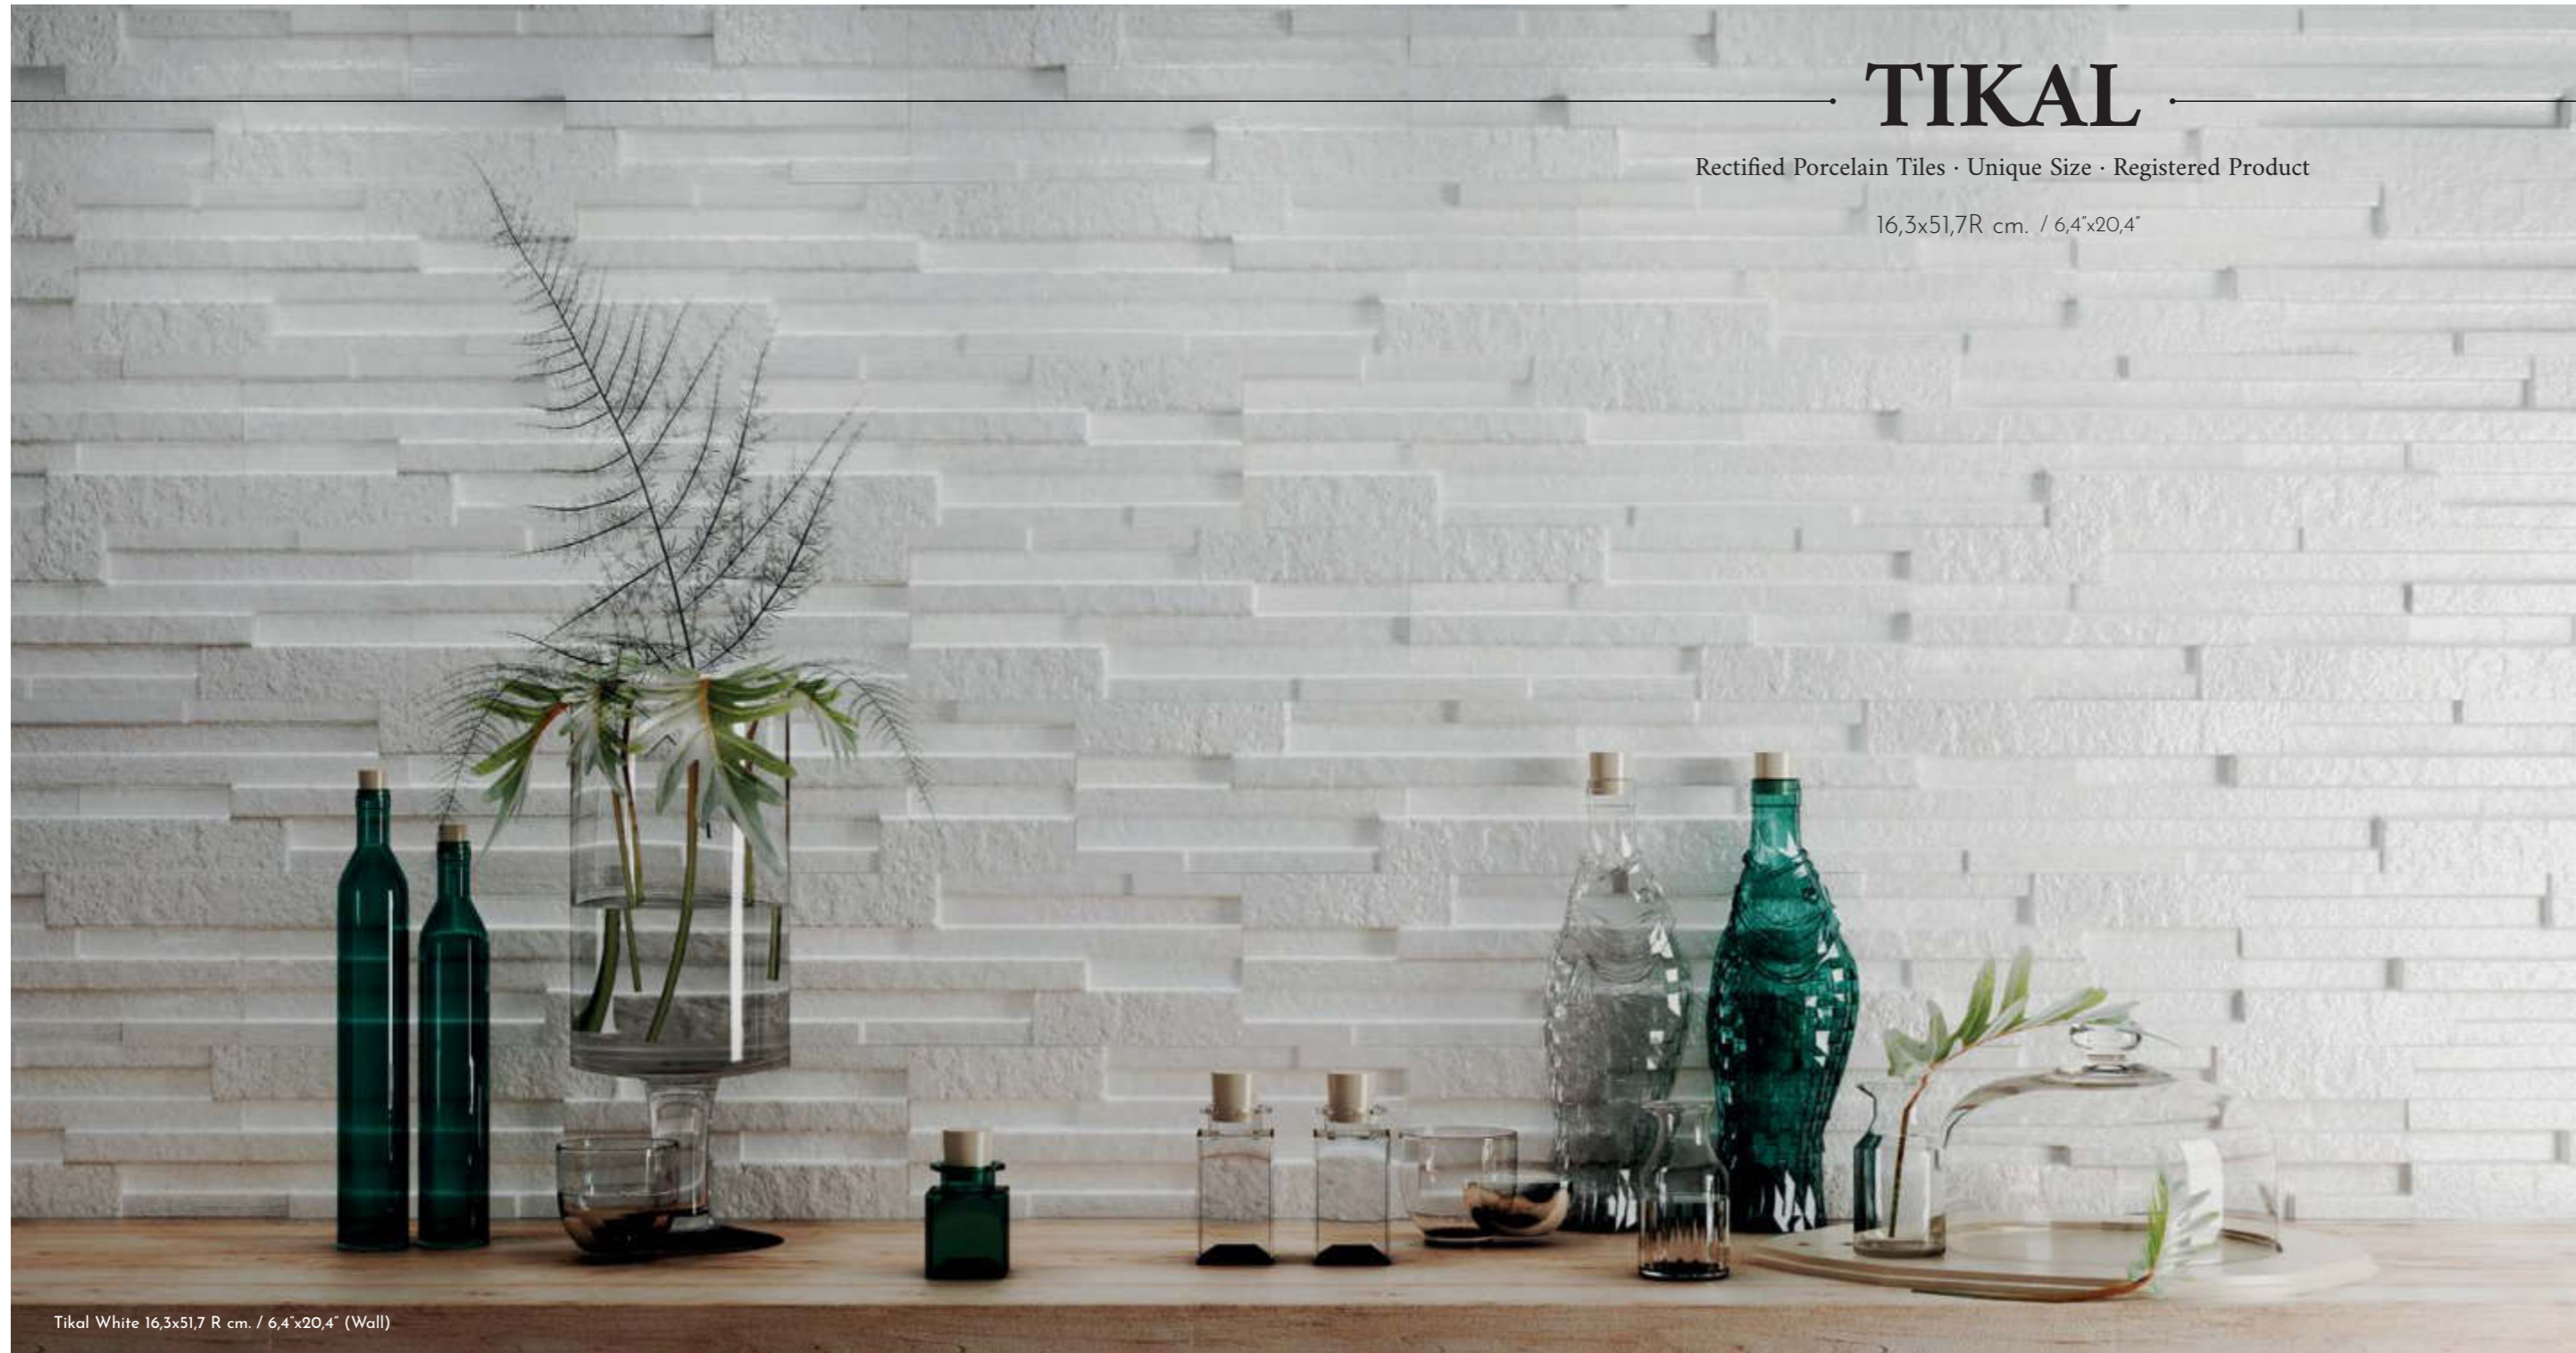

TIKAL

Rectified Porcelain Tiles · Unique Size · Registered Product

16,3x51,7R cm. / 6,4"x20,4"

Tikal White 16,3x51,7 R cm. / 6,4"x20,4" (Wall)