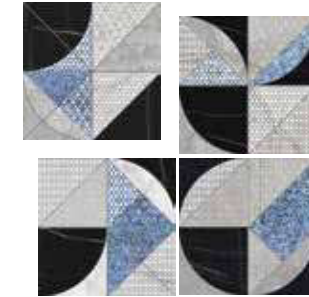

ANETTE

Porcelain Tiles · Unique Size

22,5x22,5 cm. / 8,8"x8,8"

Anette Lines Warm 22,5x22,5 cm. / 8,8"x8,8" (Wall)
Monet 60x120 cm. / 23,6"x47,2" (Wall & Floor)

Anette Warm 22,5x22,5 cm. / 8,8"x8,8" (Wall)
 Renoir Mate 60x120 cm. / 23,6"x47,2" (Floor)

ANETTE

Porcelain Tiles · Unique Size

*"The details are not the details.
 They make the design." - Charles
 Eames.*

Delicated pretty tiles.

Size options

PORCELAIN TILES

22,5x22,5 cm. / 8,8"x8,8"

Packing

	SIZE	PIECES	SQM	KG
Box	22,5x22,5	20	1,00	25
Pallet	SIZE	BOXES	SQM	KG
	22,5x22,5	64	64	1.420

Different graphics randomly packaged.

Anette Bloom Cold 22,5x22,5cm.
 4 Tiles Shown

Anette Bloom Warm 22,5x22,5cm.
 4 Tiles Shown

Anette Spin Cold 22,5x22,5cm.
 4 Tiles Shown

Anette Spin Warm 22,5x22,5cm.
 4 Tiles Shown

Anette Lines Cold 22,5x22,5cm.
 4 Tiles Shown

Anette Lines Warm 22,5x22,5cm.
 4 Tiles Shown