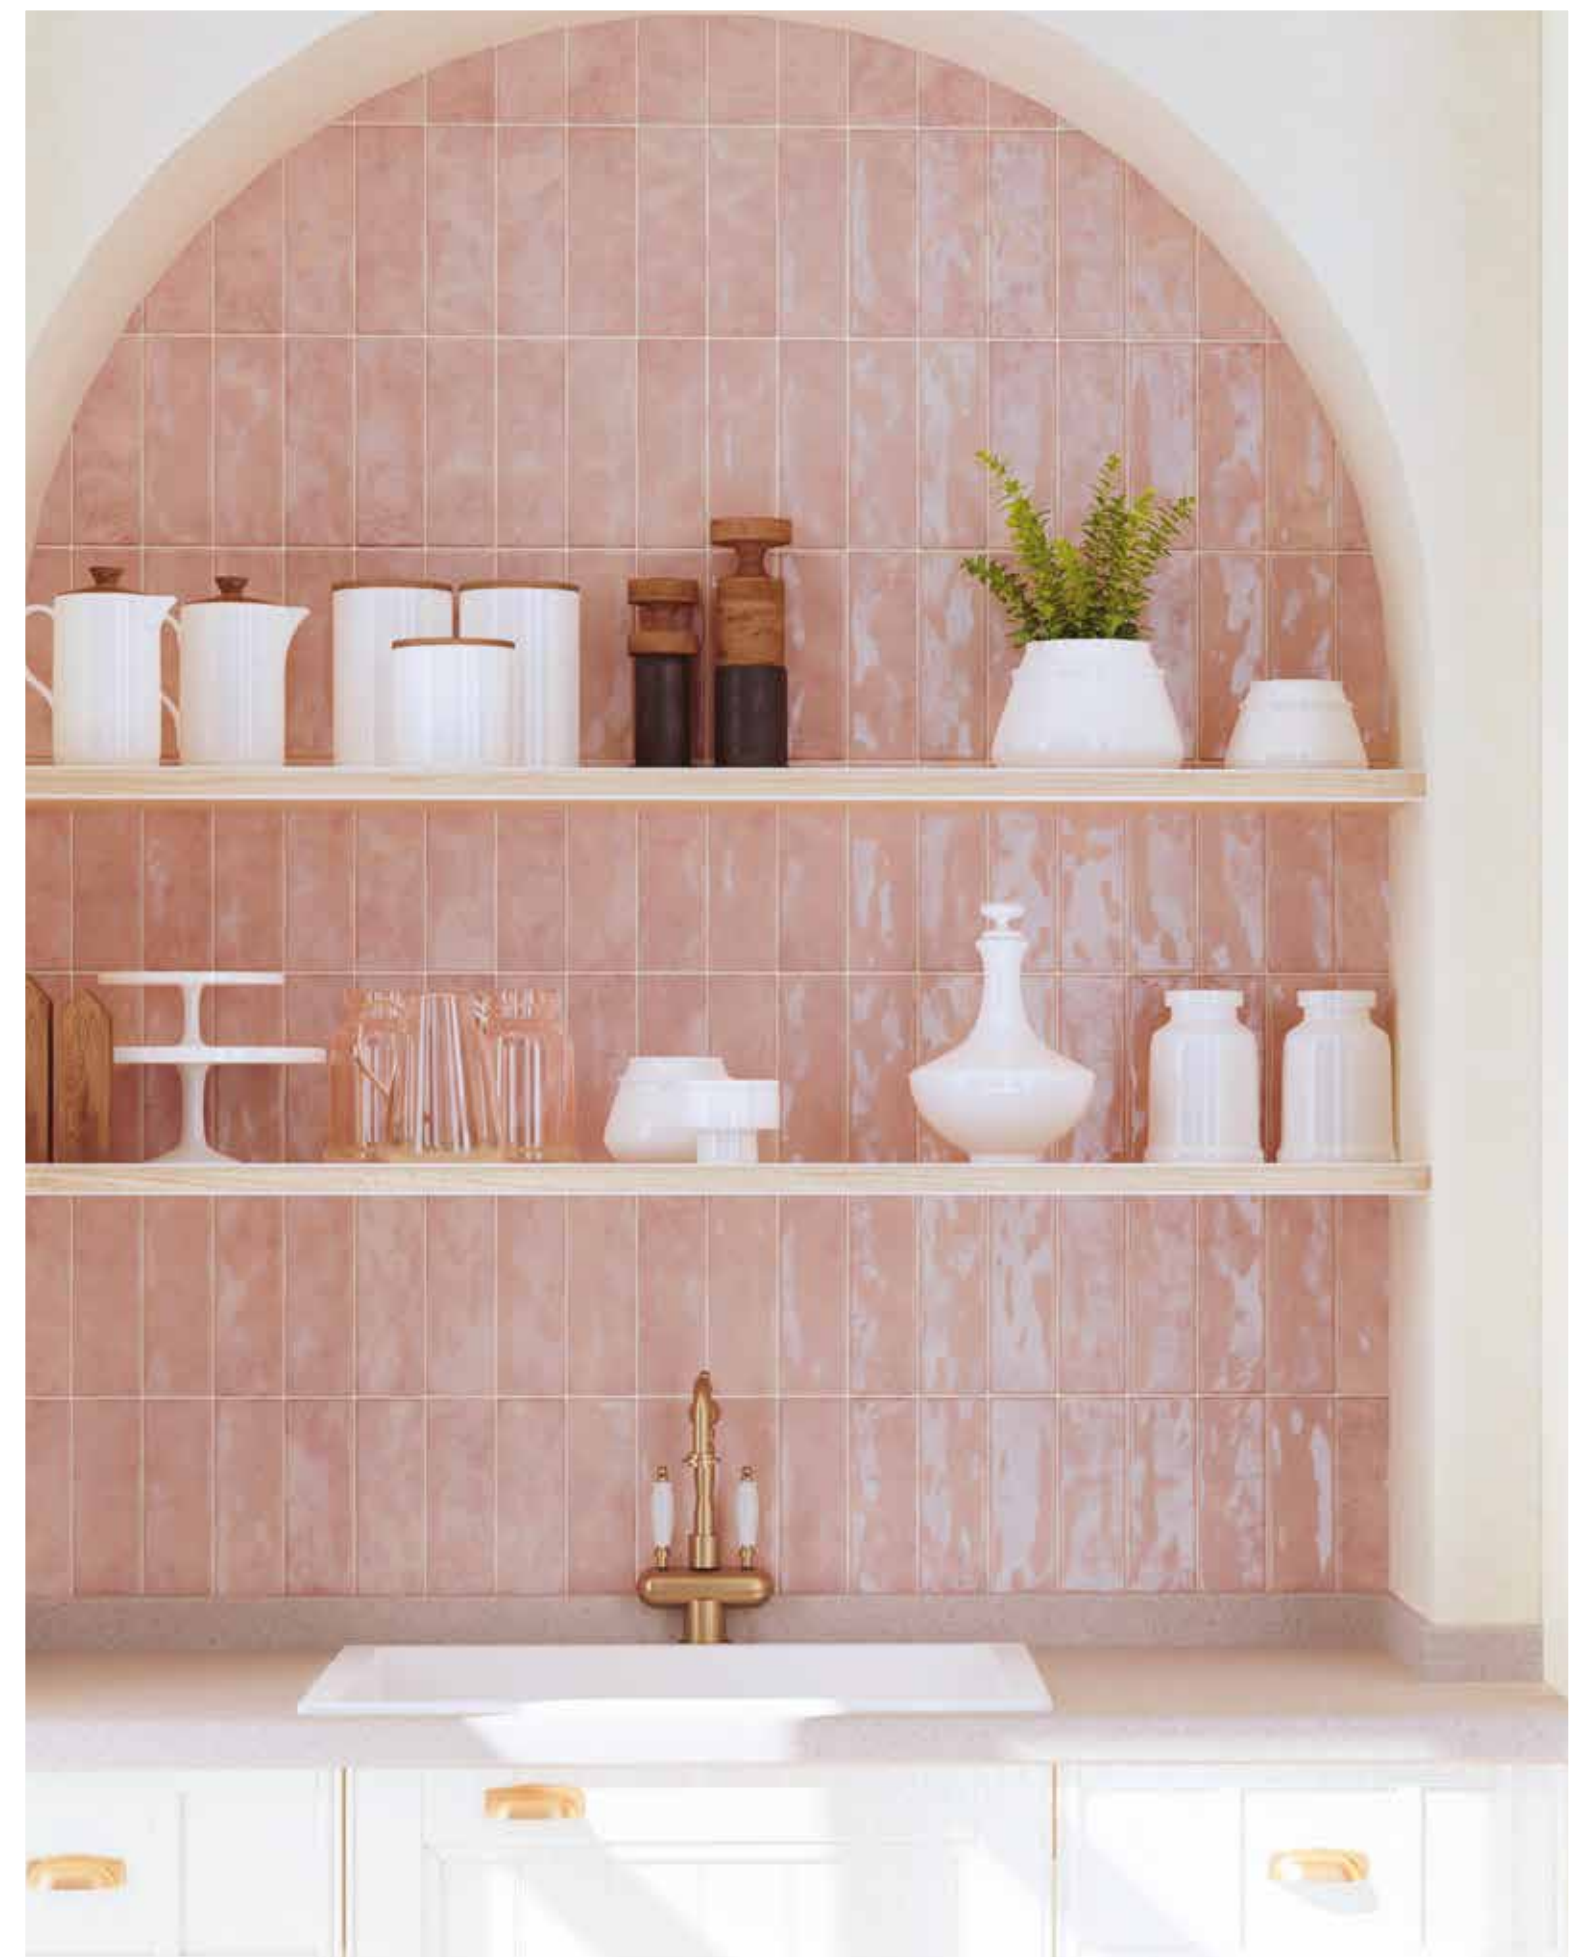

Borgo Crackle Pink 6,5x20cm\_2,6"x7,9"