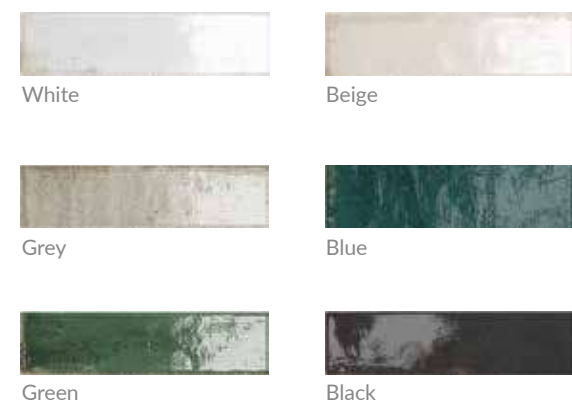

Available Sizes	Pz/bx	Sqm/bx	Kg/bx	Bx/Pallet	Sqm/Pallet	Kg/Pallet	Thickness
7,5x30 cm_2,9"x11,8"	27pz	0,61	11,57	121bx	73,81	1.416	RT
13x15 cm_5,1"x5,9"	20pz	0,31	6,60	104bx	32,24	702	RT
15x15 cm_5,9"x5,9"	20pz	0,45	8,90	104bx	46,80	948	RT