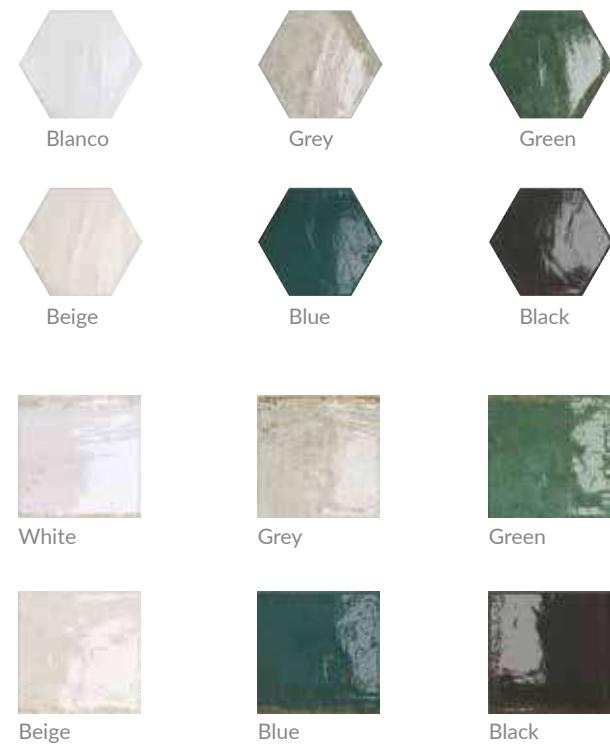

Available Sizes	Pz/bx	Sqm/bx	Kg/bx	Bx/Pallet	Sqm/Pallet	Kg/Pallet	Thickness
7,5x30 cm_2,9"x11,8"	27pz	0,61	11,57	121bx	73,81	1.416	RT
13x15 cm_5,1"x5,9"	20pz	0,31	6,60	104bx	32,24	702	RT
15x15 cm_5,9"x5,9"	20pz	0,45	8,90	104bx	46,80	948	RT