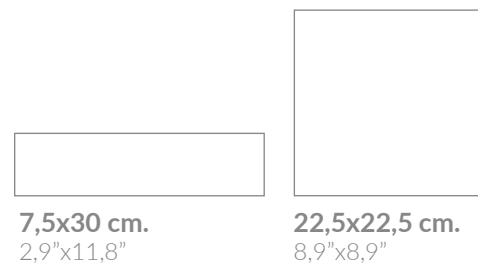

Special Pieces

Jolly 1,5x30 cm.
0,6"x11,8" - PB