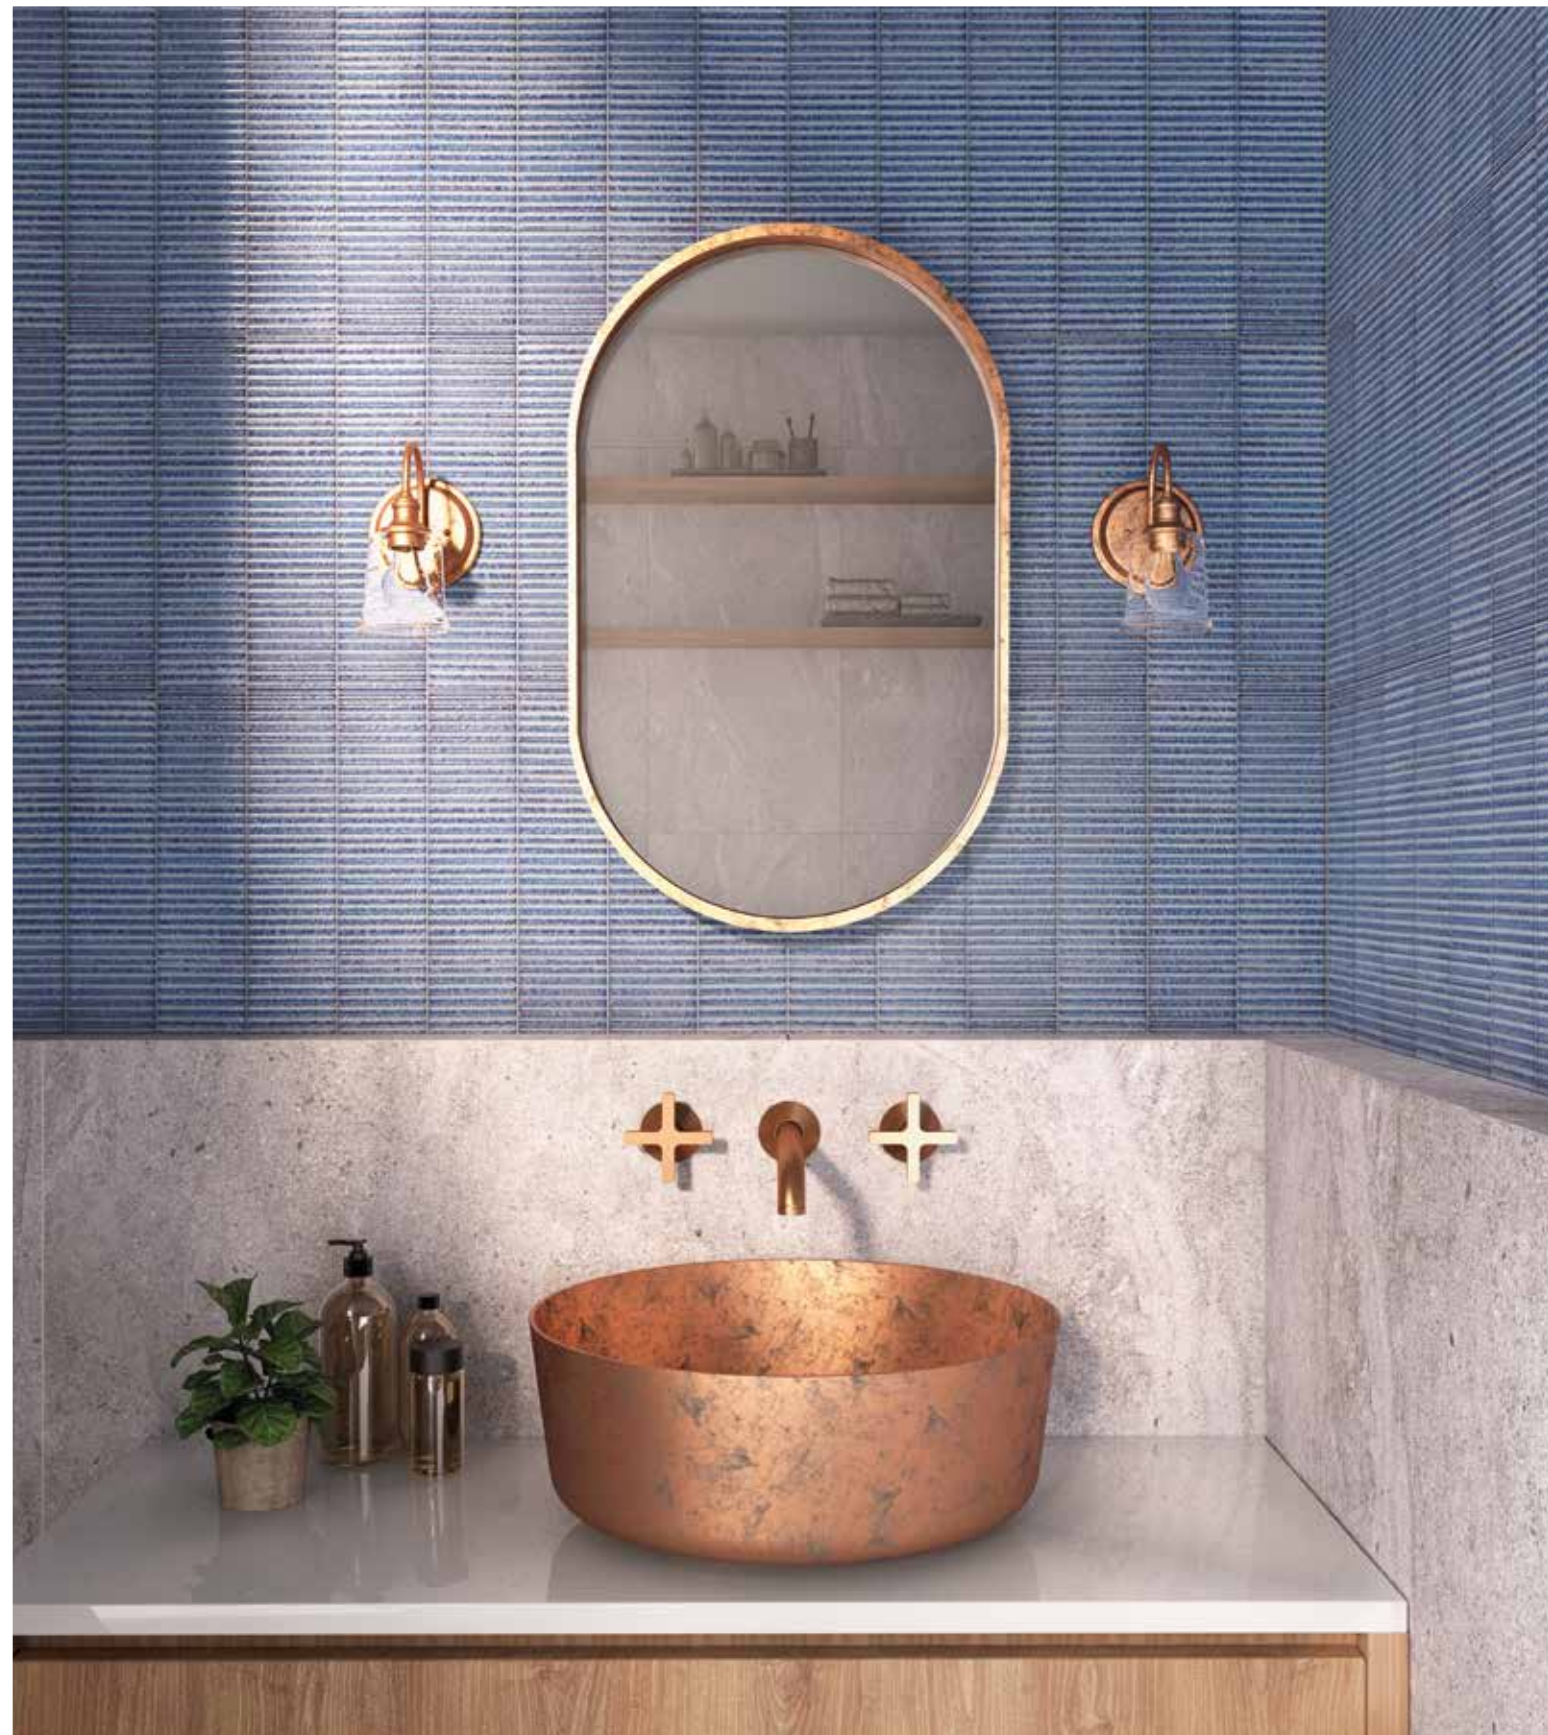

SOLDEU

White Body Tiles

└ Soldeu Blue 7,5x30cm_2,9"x11,8"