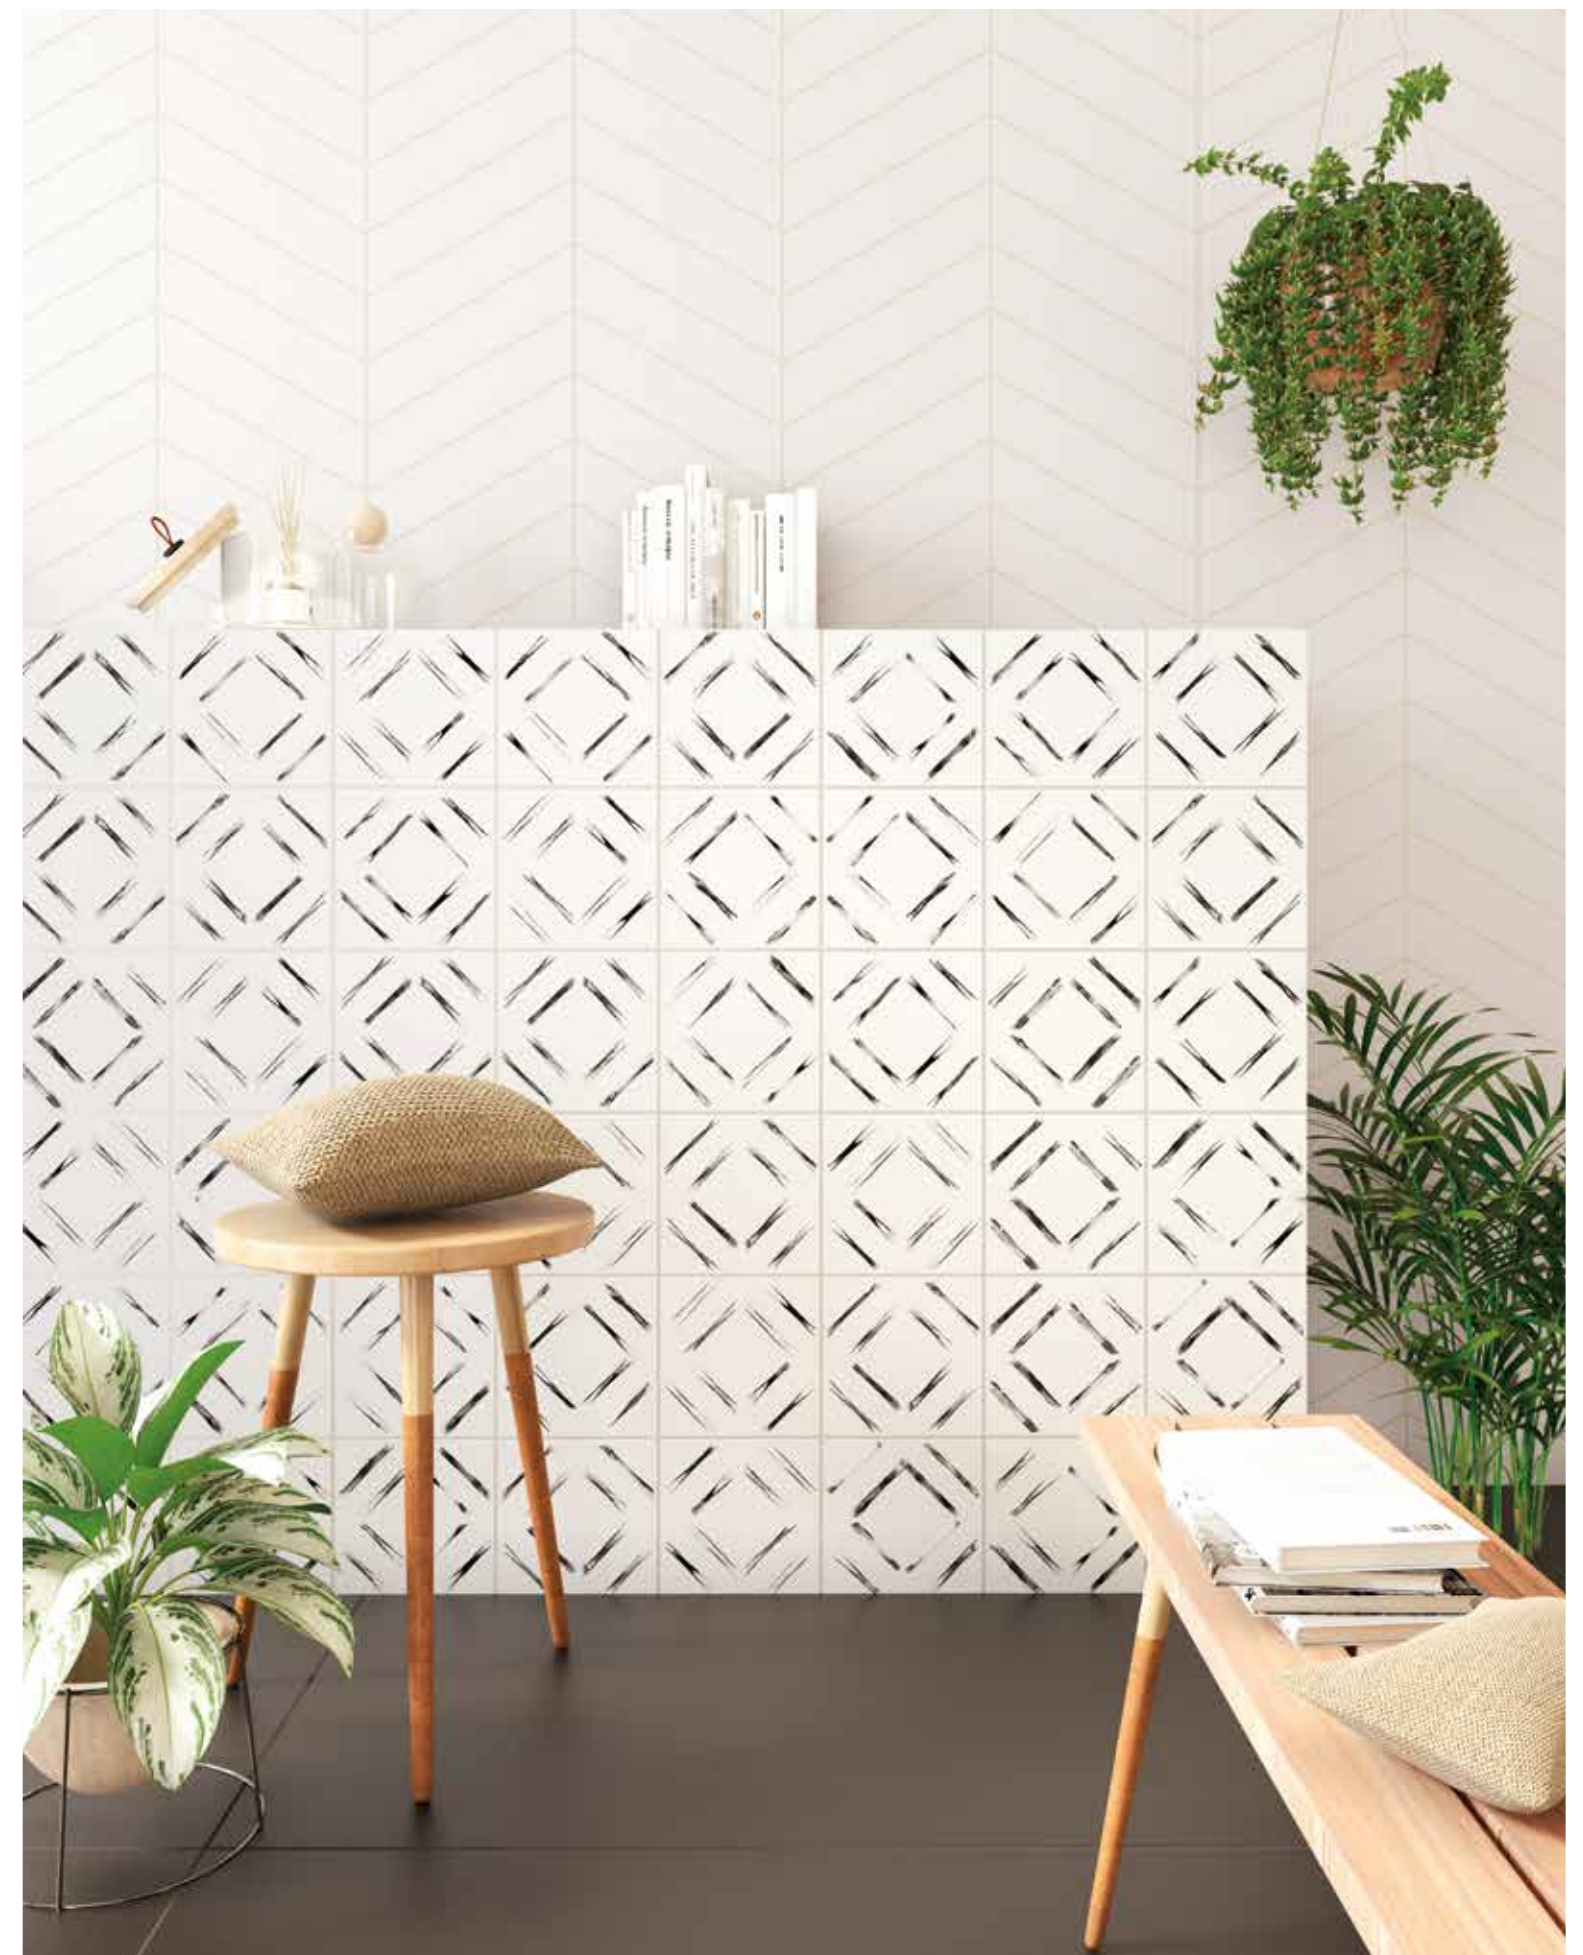

Kenzo Dec 02 20x20cm_7,8"x7,8", Kenzo Blanco 8x40cm_3,1"x15,7" & Kenzo Noir 60x120cm_23,6"x47,2"