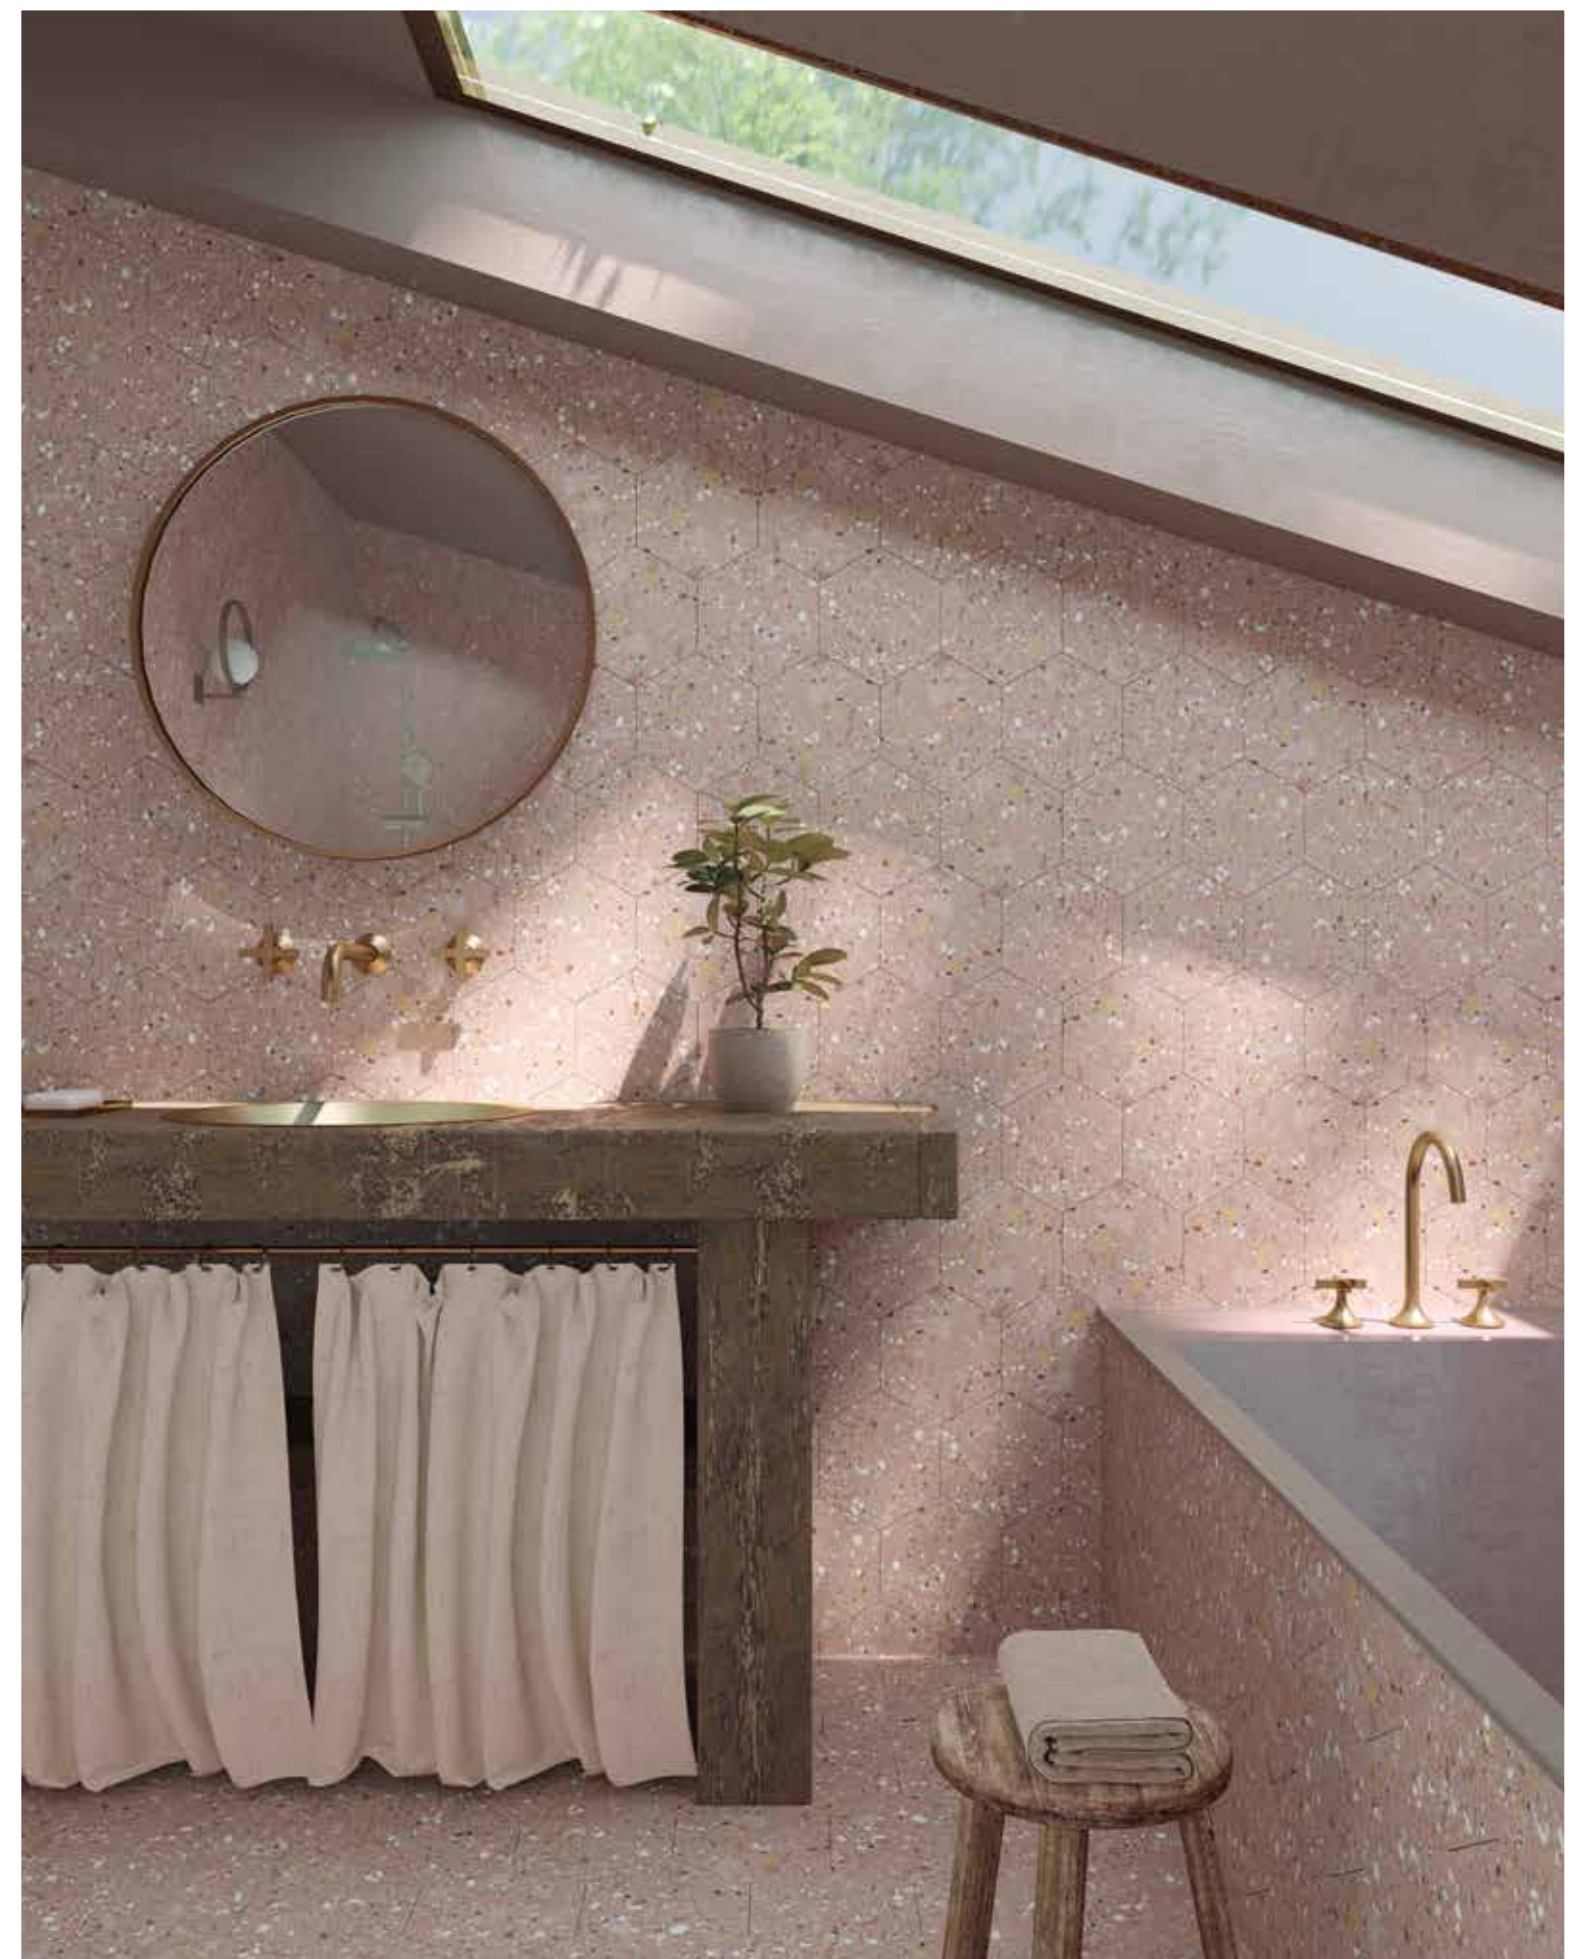

Arousa Rosa 25,8x29cm_10,2"x11,4"