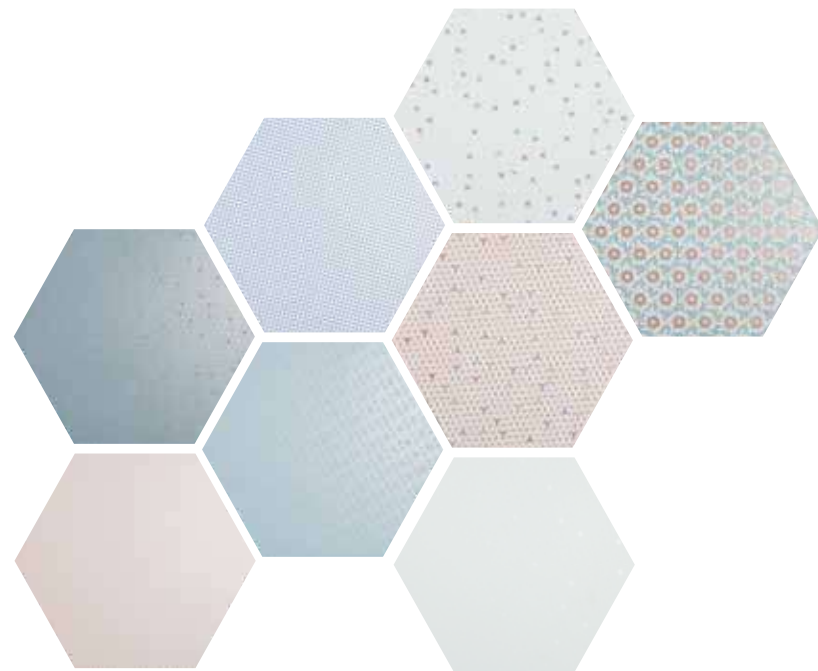

8 Tiles Shown

Available Sizes	Pz/bx	Sqm/bx	Kg/bx	Bx/Pallet	Sqm/Pallet	Kg/Pallet	Thickness
25,8x29 cm_10,2"x11,4"	18pz	1,00	23,00	48bx	48,00	1.120	RT