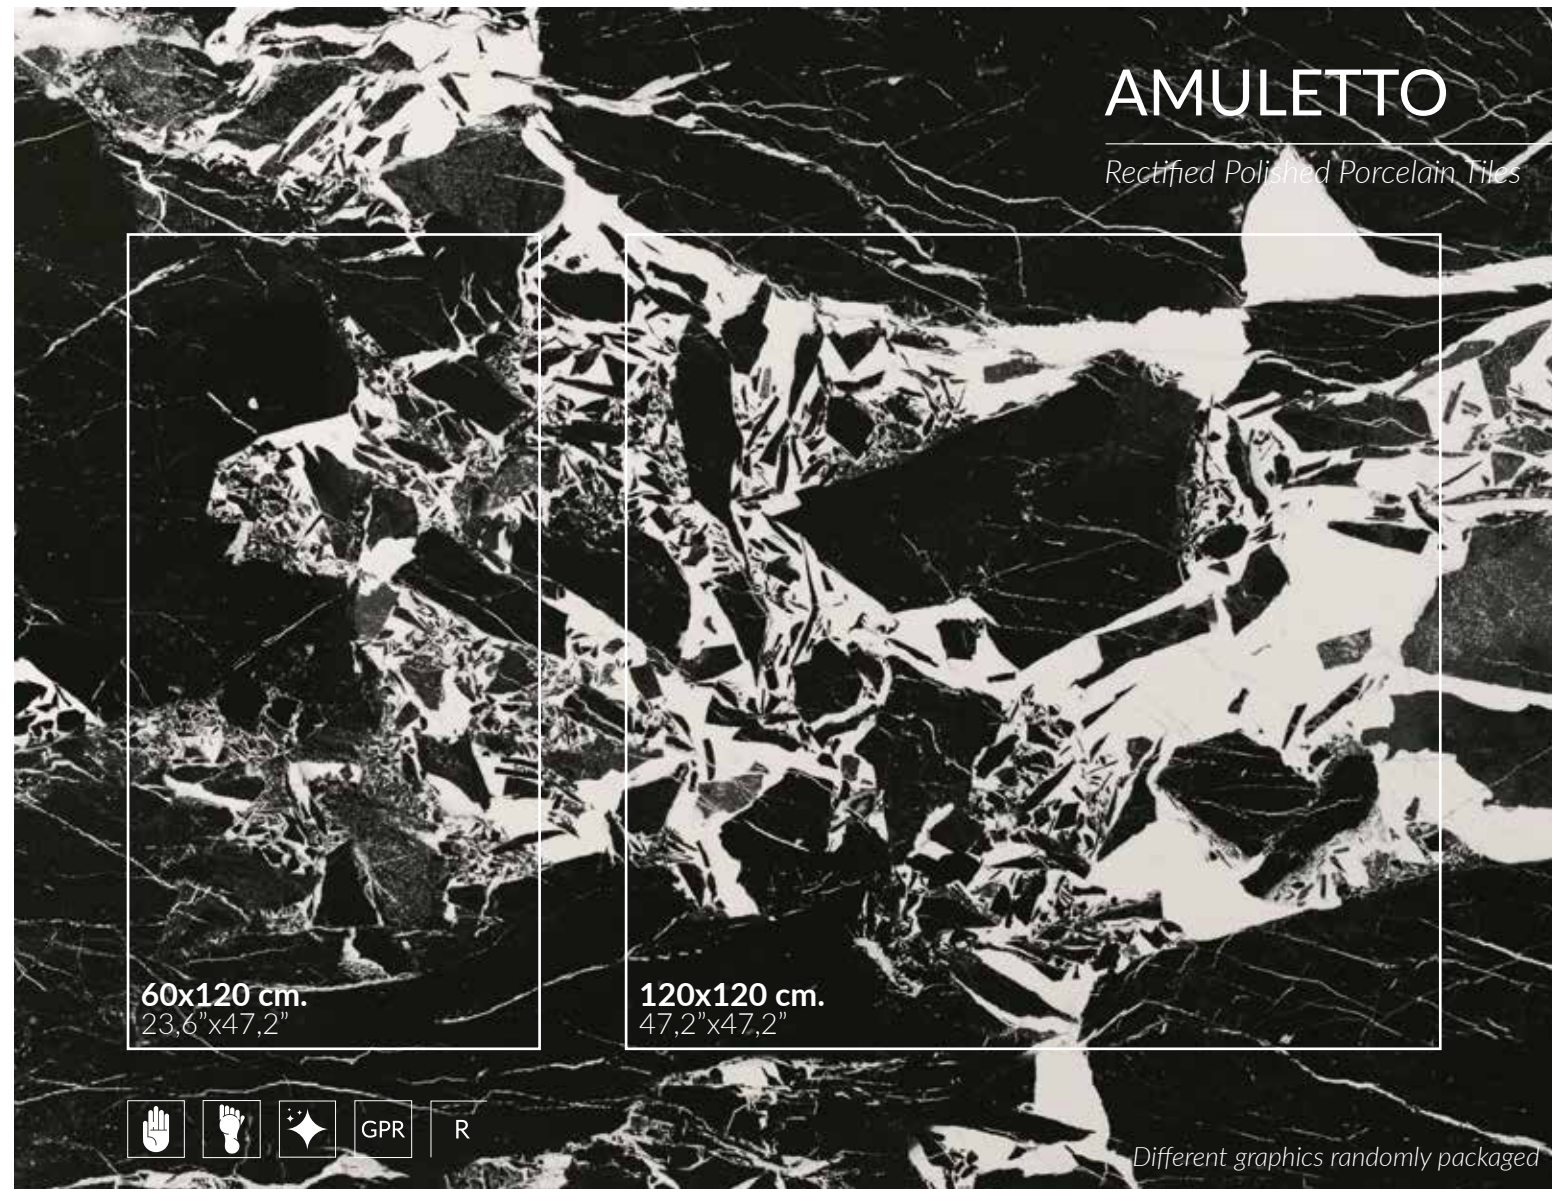

Amazonia Blue 60x120cm_23,6"x47,2"

AMAZONIA

Rectified Polished Porcelain Tiles

Amazonia Green 120x120cm._47,2"x47,2" & Palace White 60x120cm._23,6"x47,2"

Amazonia Pink 120x120cm._47,2"x47,2" & Picasso 60x120cm._23,6"x47,2"