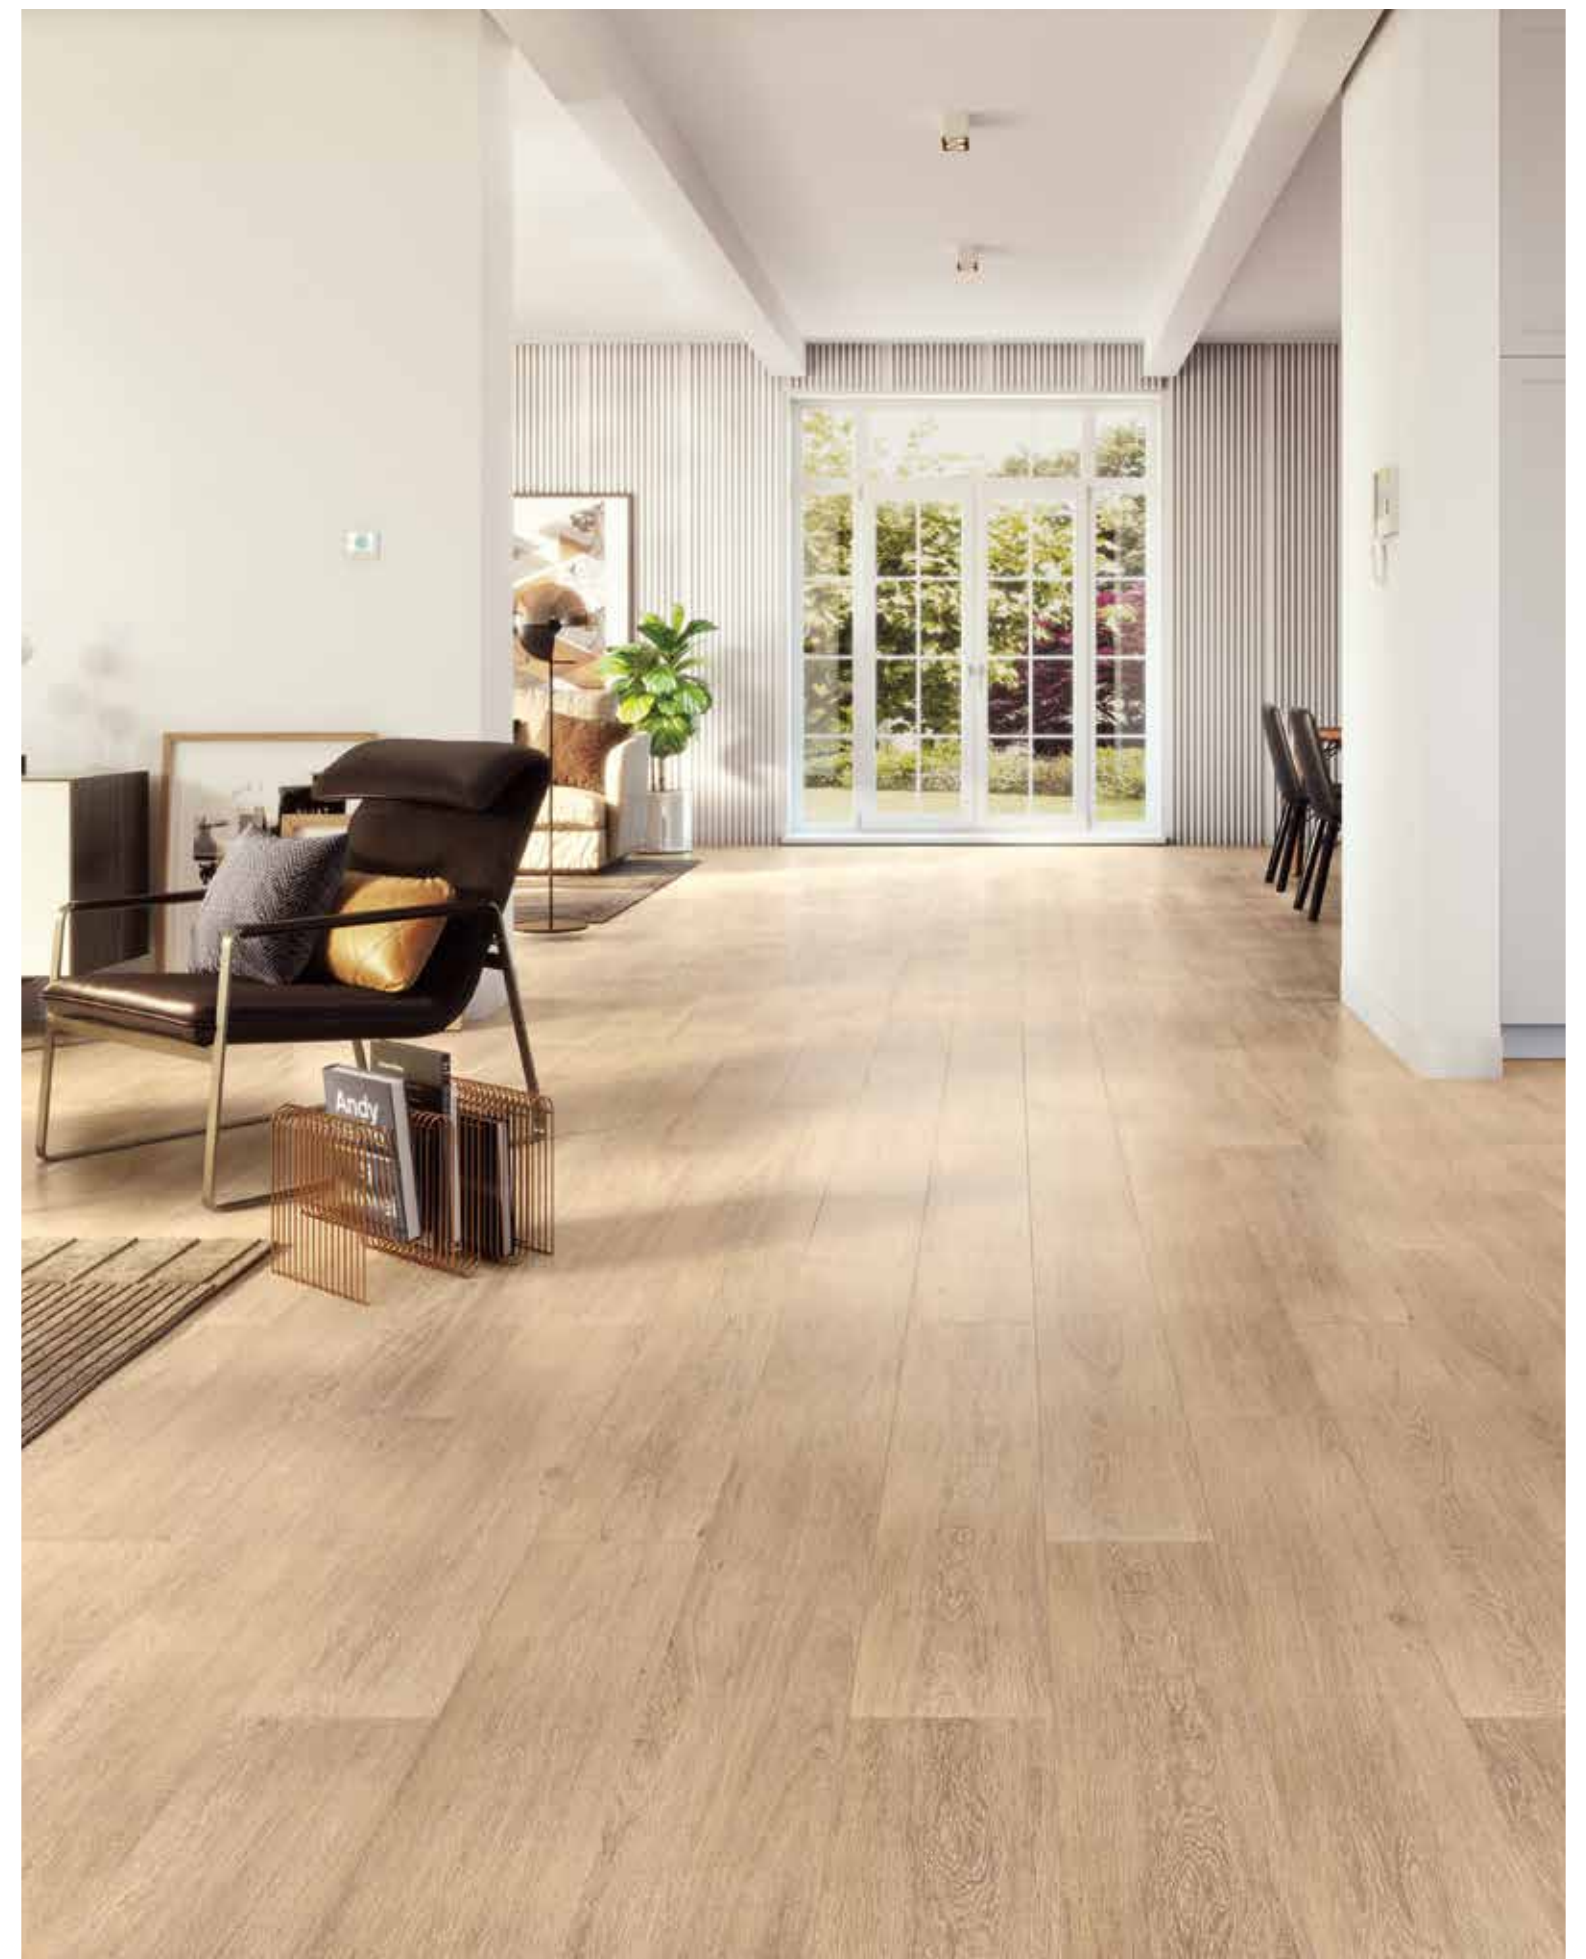

Sweeden Nogal 20x120cm_7,9"x47,2"