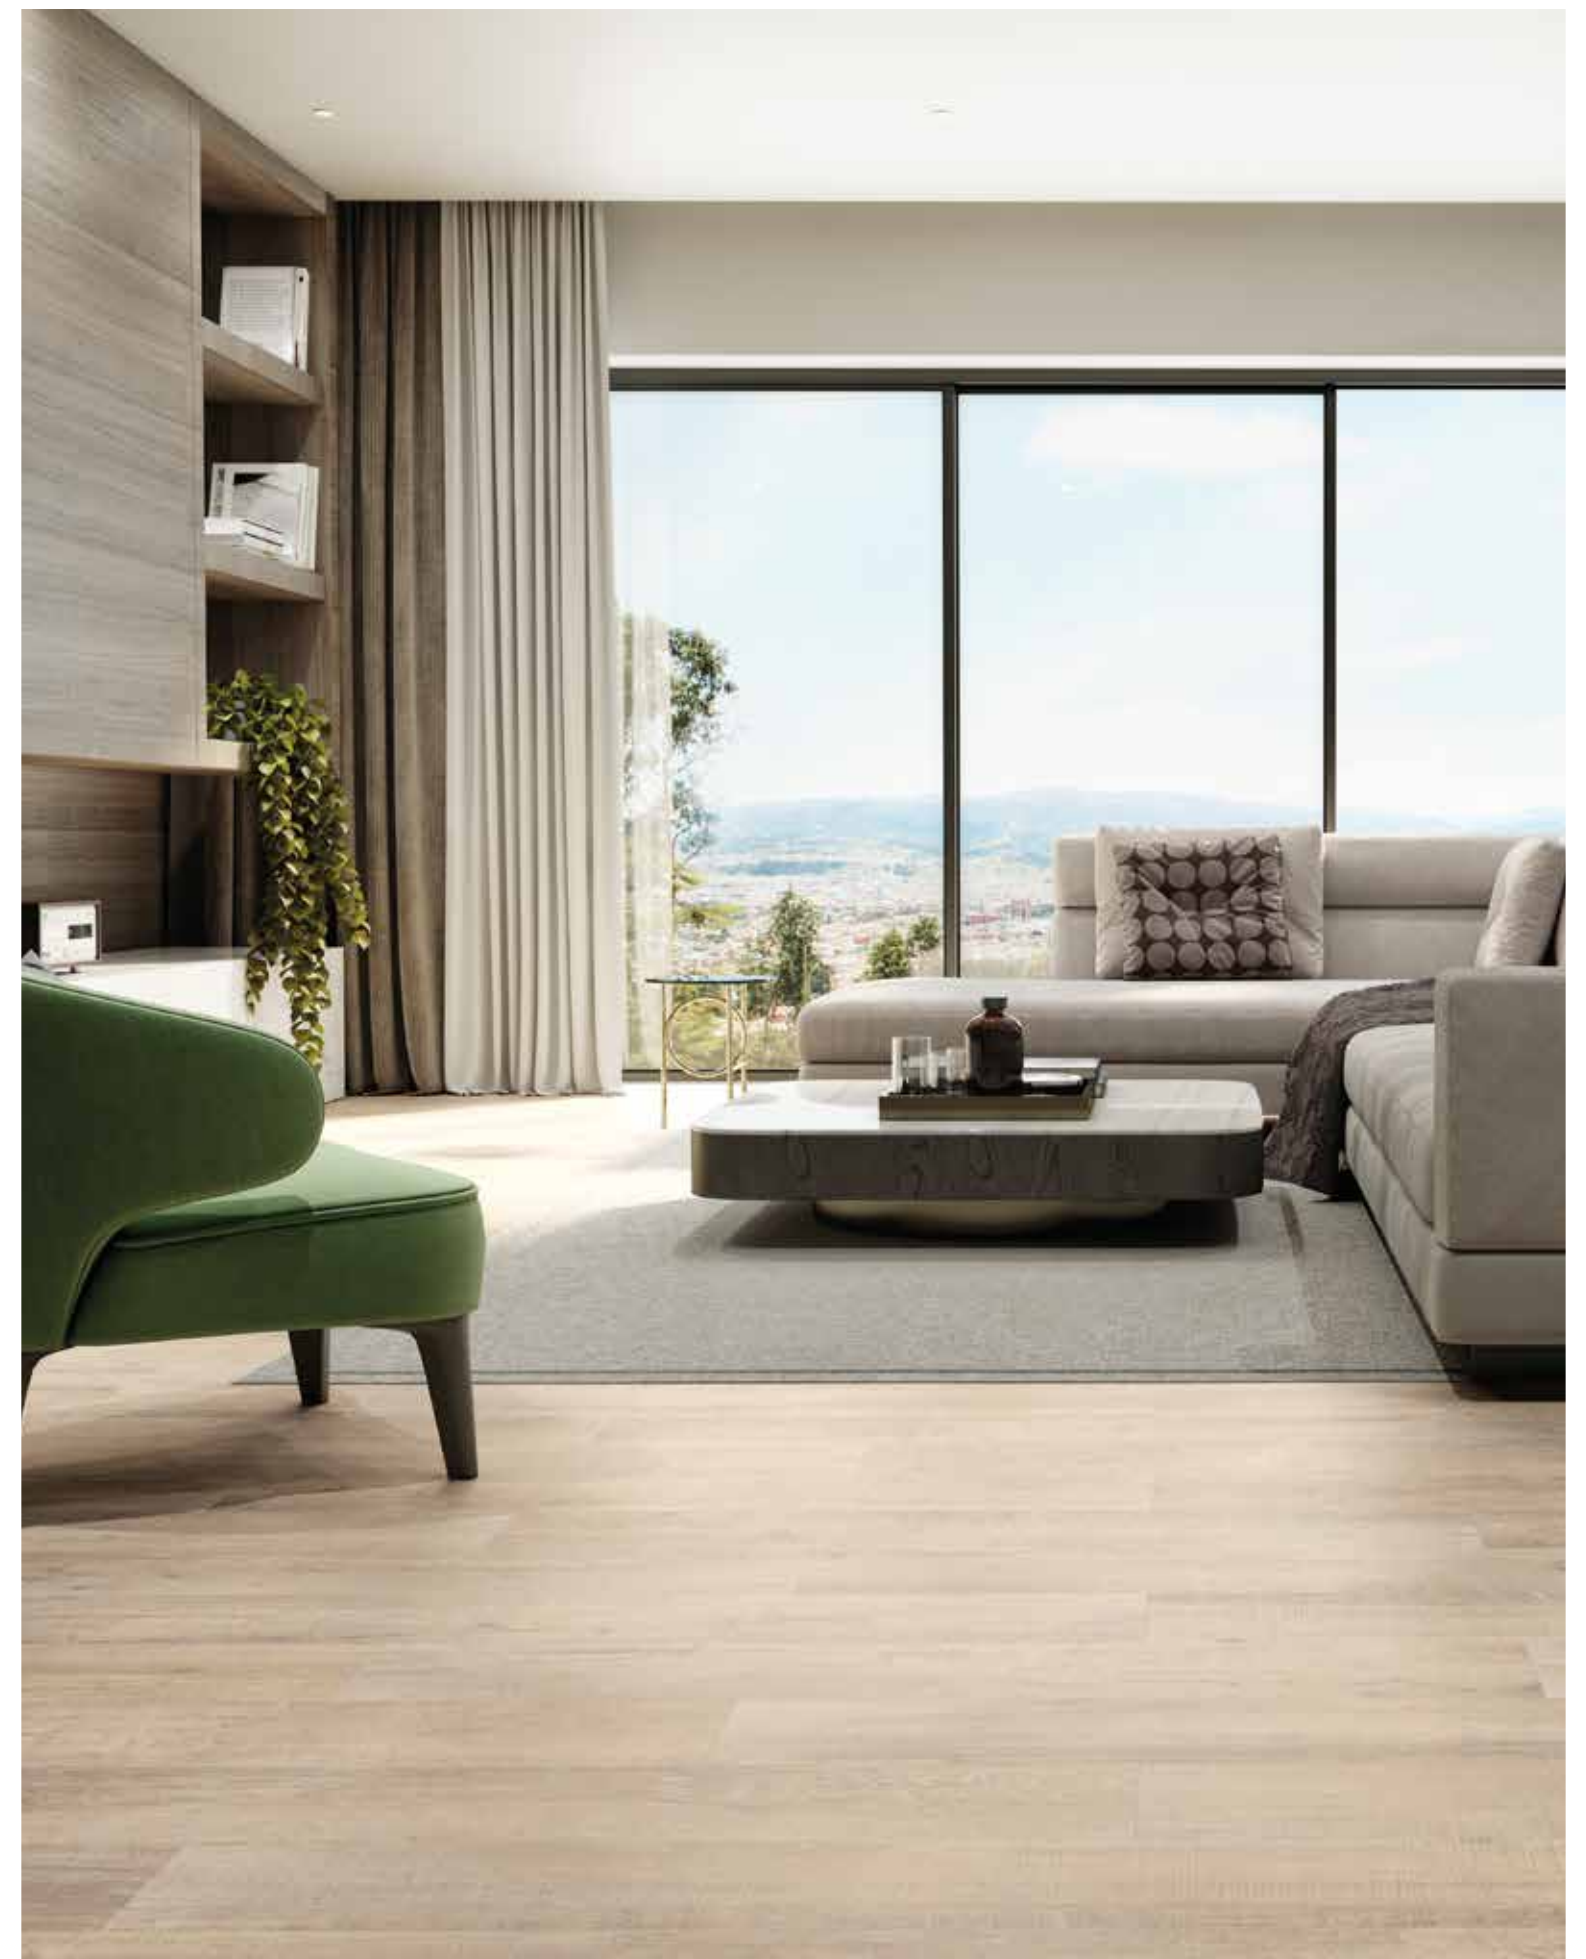

Norway Nature 20x120cm_7,9"x47,2"

ORINOCO

Rectified Porcelain Tiles

20x120 cm.
7,9"x47,2"

15x90 cm.
5,9"x35,4"

10x60 cm.
3,9"x23,6"

8x44,2 cm.
3,1"x17,4"

8x40 cm.
3,1"x15,4"