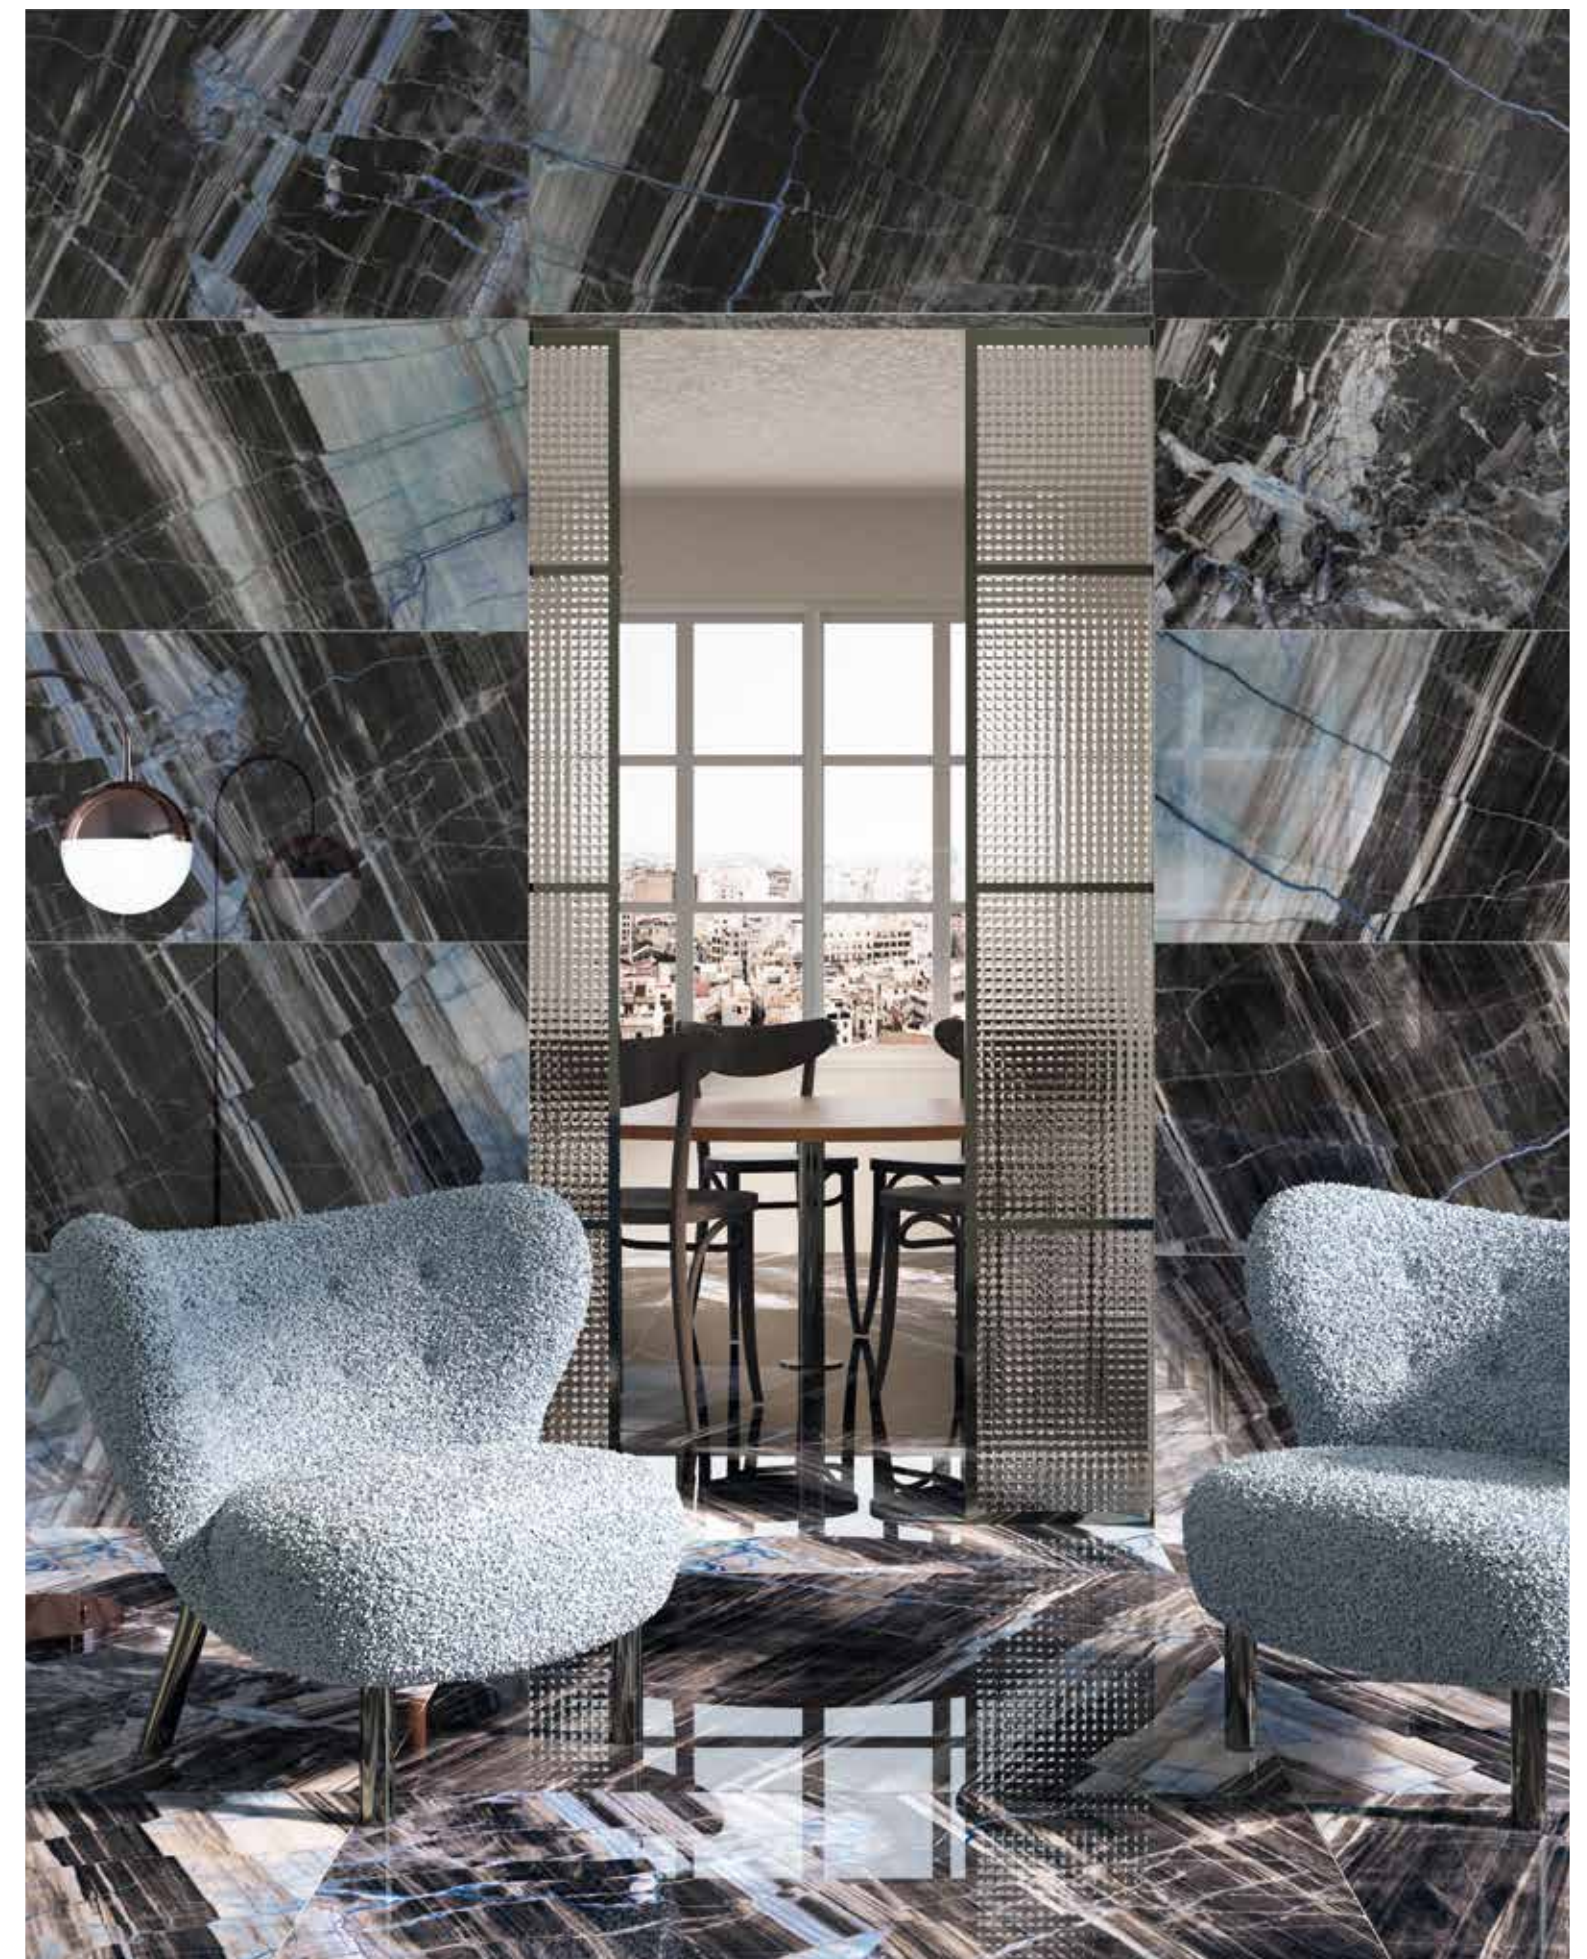

Amazonia Blue 60x120cm_23,6"x47,2"

AMAZONIA

Rectified Polished Porcelain Tiles

Amazonia Green 120x120cm._47,2"x47,2" & Palace White 60x120cm._23,6"x47,2"

Amazonia Pink 120x120cm._47,2"x47,2" & Picasso 60x120cm._23,6"x47,2"