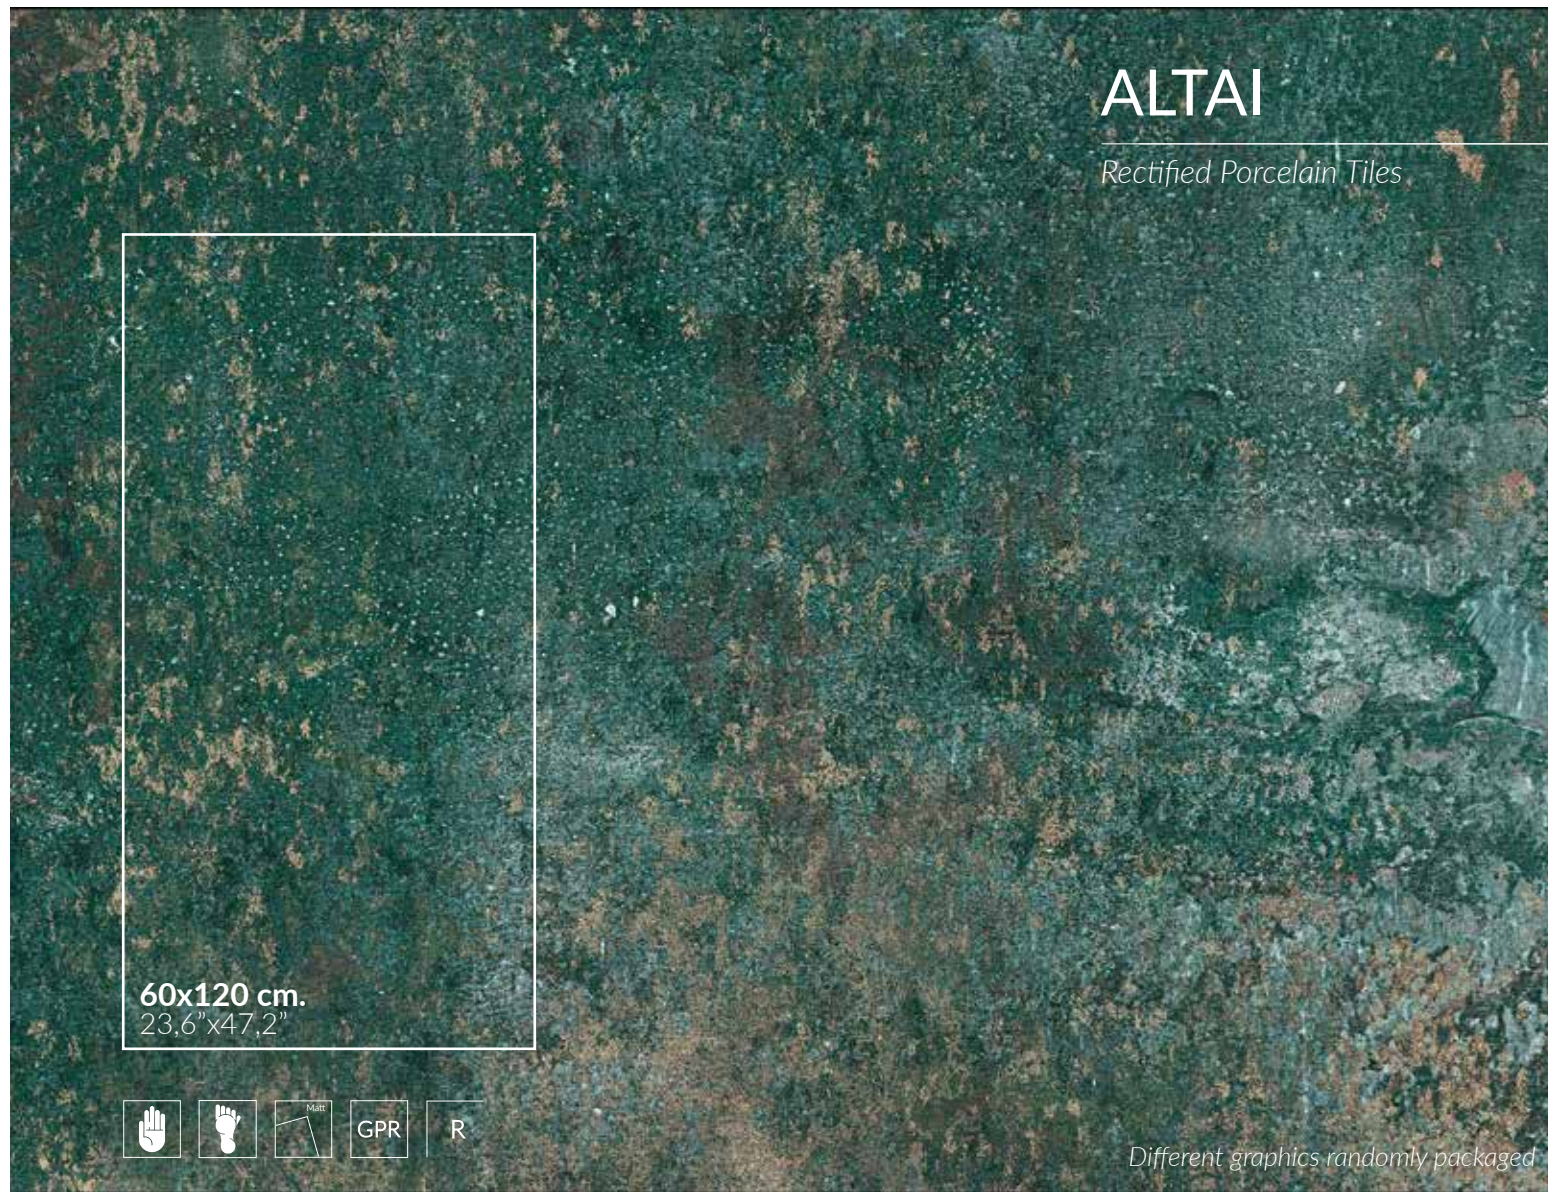

Altai 60x120cm_23,6"x47,2" & Pisano Beige 60x120cm_23,6"x47,2"

Available Sizes	Pz/bx	Sqm/bx	Kg/bx	Bx/Pallet	Sqm/Pallet	Kg/Pallet	Thickness
60x120 cm_23,6"x47,2"	2pz	1,44	37,05	32bx	46,08	1.185	RT