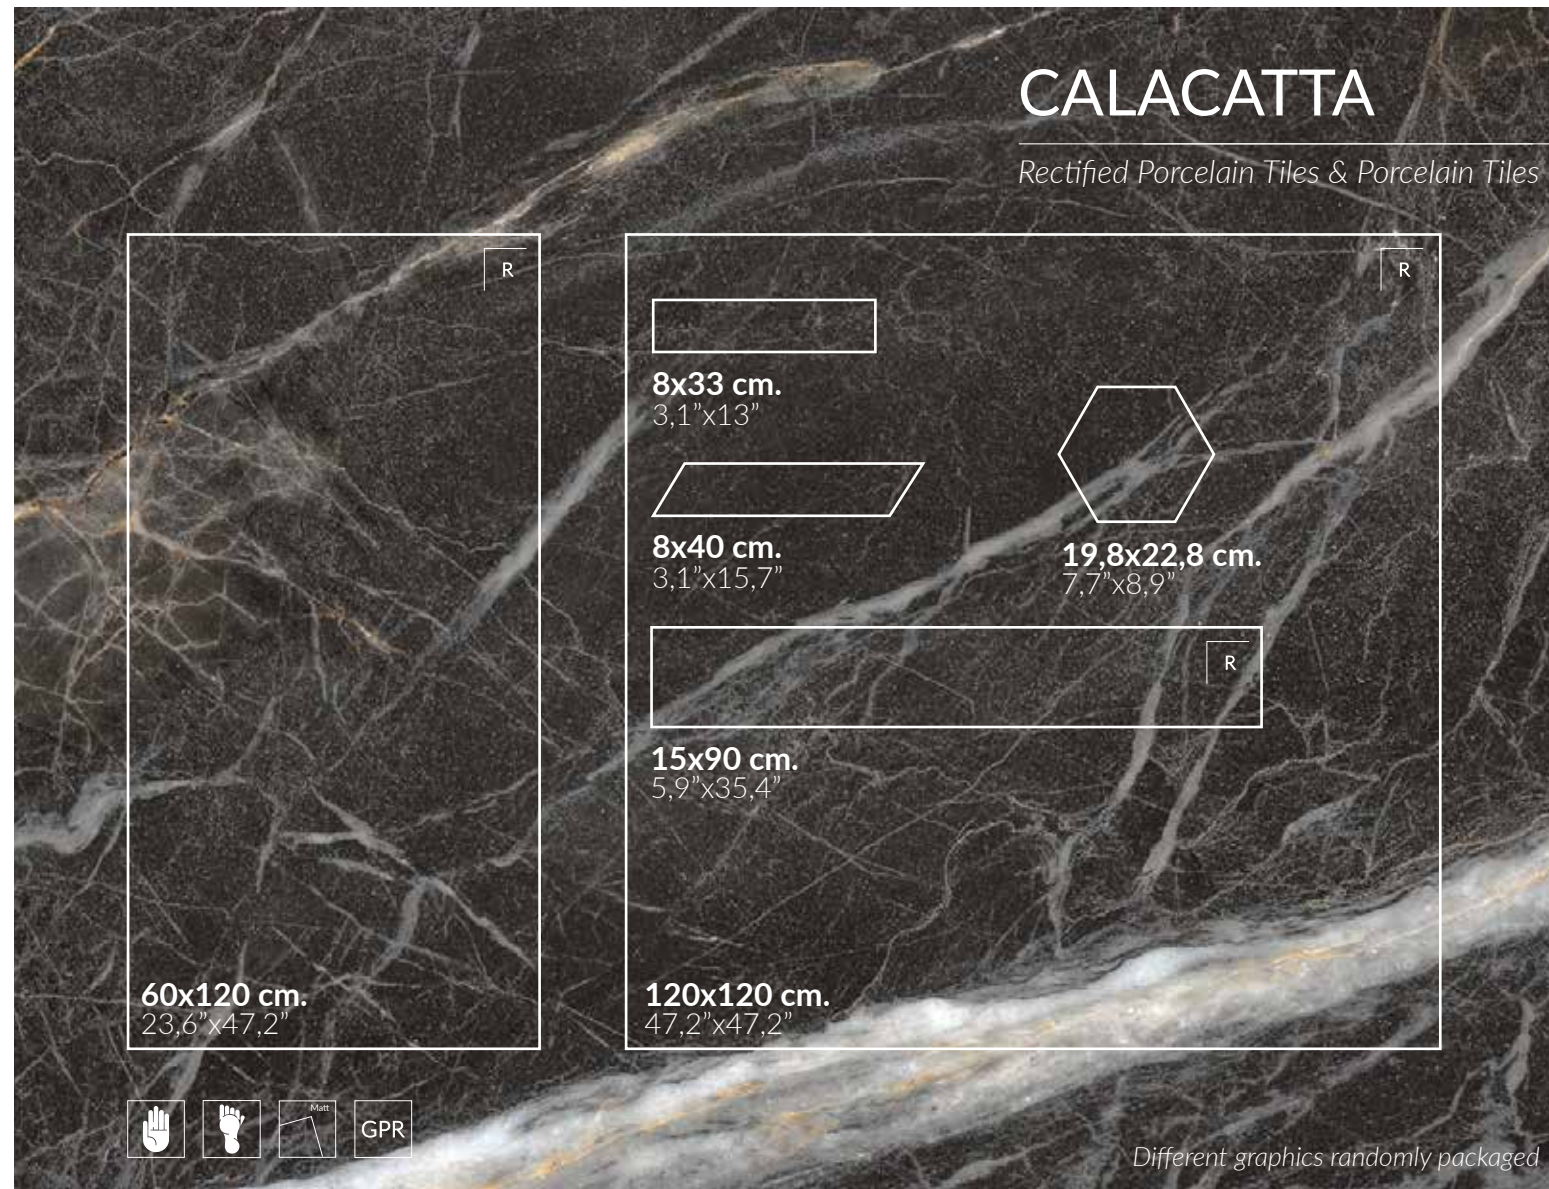

Available Sizes	Pz/bx	Sqm/bx	Kg/bx	Bx/Pallet	Sqm/Pallet	Kg/Pallet	Thickness
8x33 cm_3,1"x13"	32pz	0,84	12,73	76bx	63,84	970	RT
8x40 cm_3,1"x17,7"	30pz	0,96	16,83	64bx	62,40	1.092	RT
15x90 cm_5,9"x35,4"	8pz	1,08	23,03	60bx	64,80	1.397	RT
19,8x22,8 cm_7,8"x8,9"	24pz	0,84	17,47	48bx	40,32	875	RT
60x120 cm_23,6"x47,2"	2pz	1,44	37,05	32bx	46,08	1.185	RT
120x120 cm_47,2"x47,2"	1pz	1,44	39,10	36bx	51,84	1.407	RT