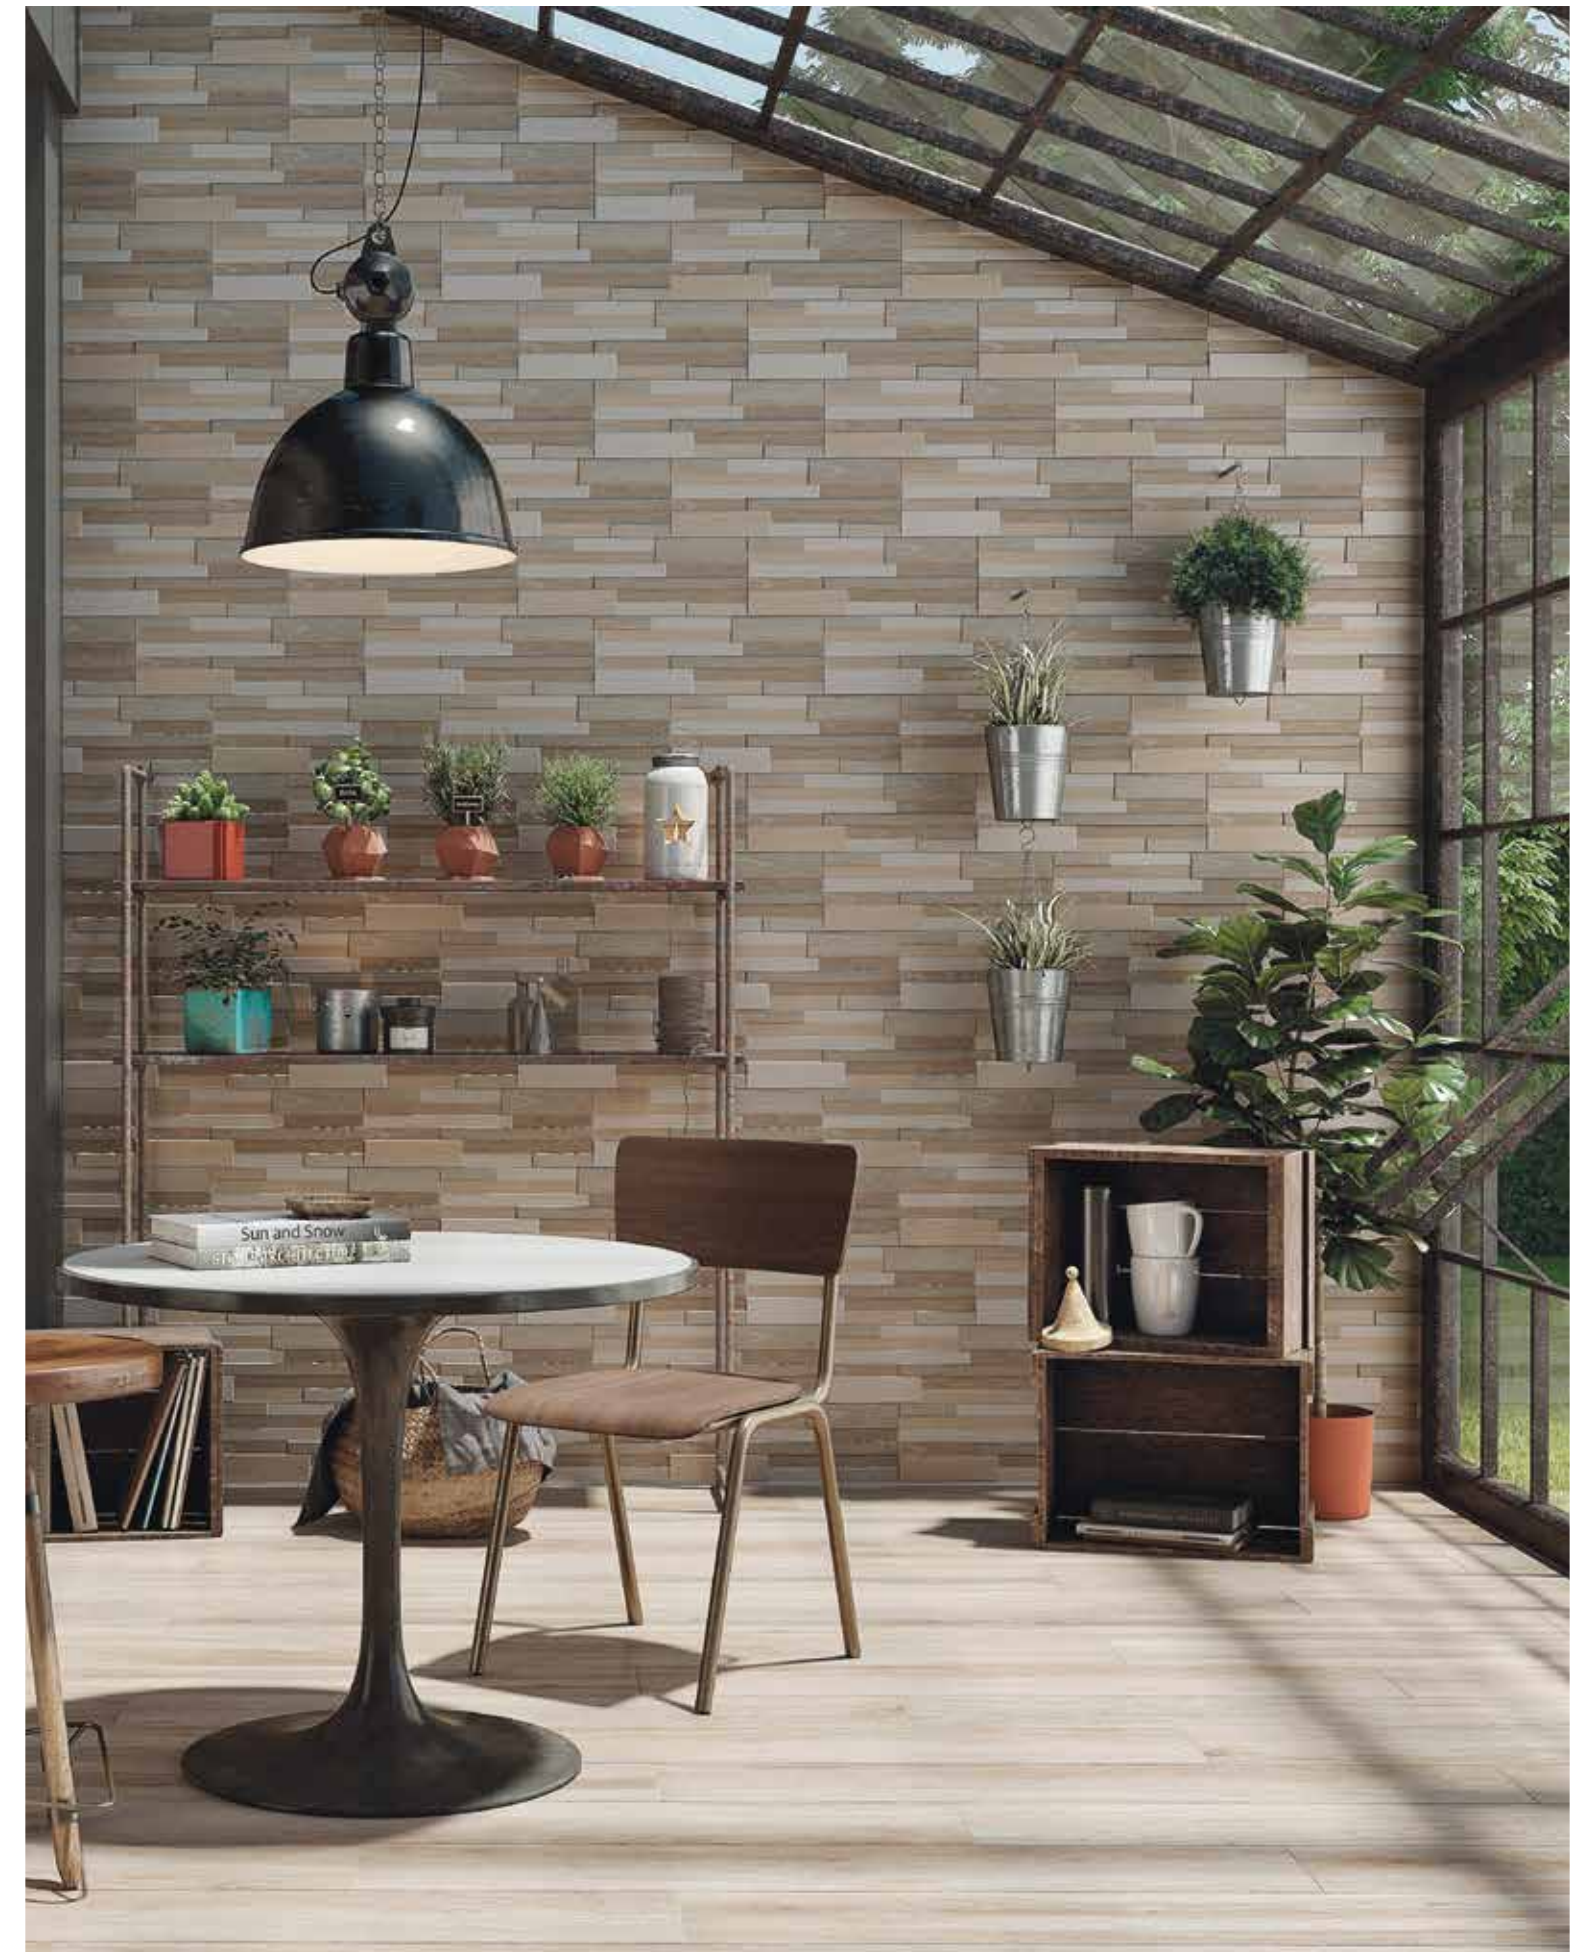

Available Sizes	Pz/bx	Sqm/bx	Kg/bx	Bx/Pallet	Sqm/Pallet	Kg/Pallet	Thickness
16,4x51,7 cm_6,4"x20,4"	9pz	0,76	17,75	60bx	45,60	1,065	RT

Orinoco Tikal Light 16,3x51,7cm_6,4"x20,4" & Orinoco Blanco 20x120cm_7,9"x47,2"