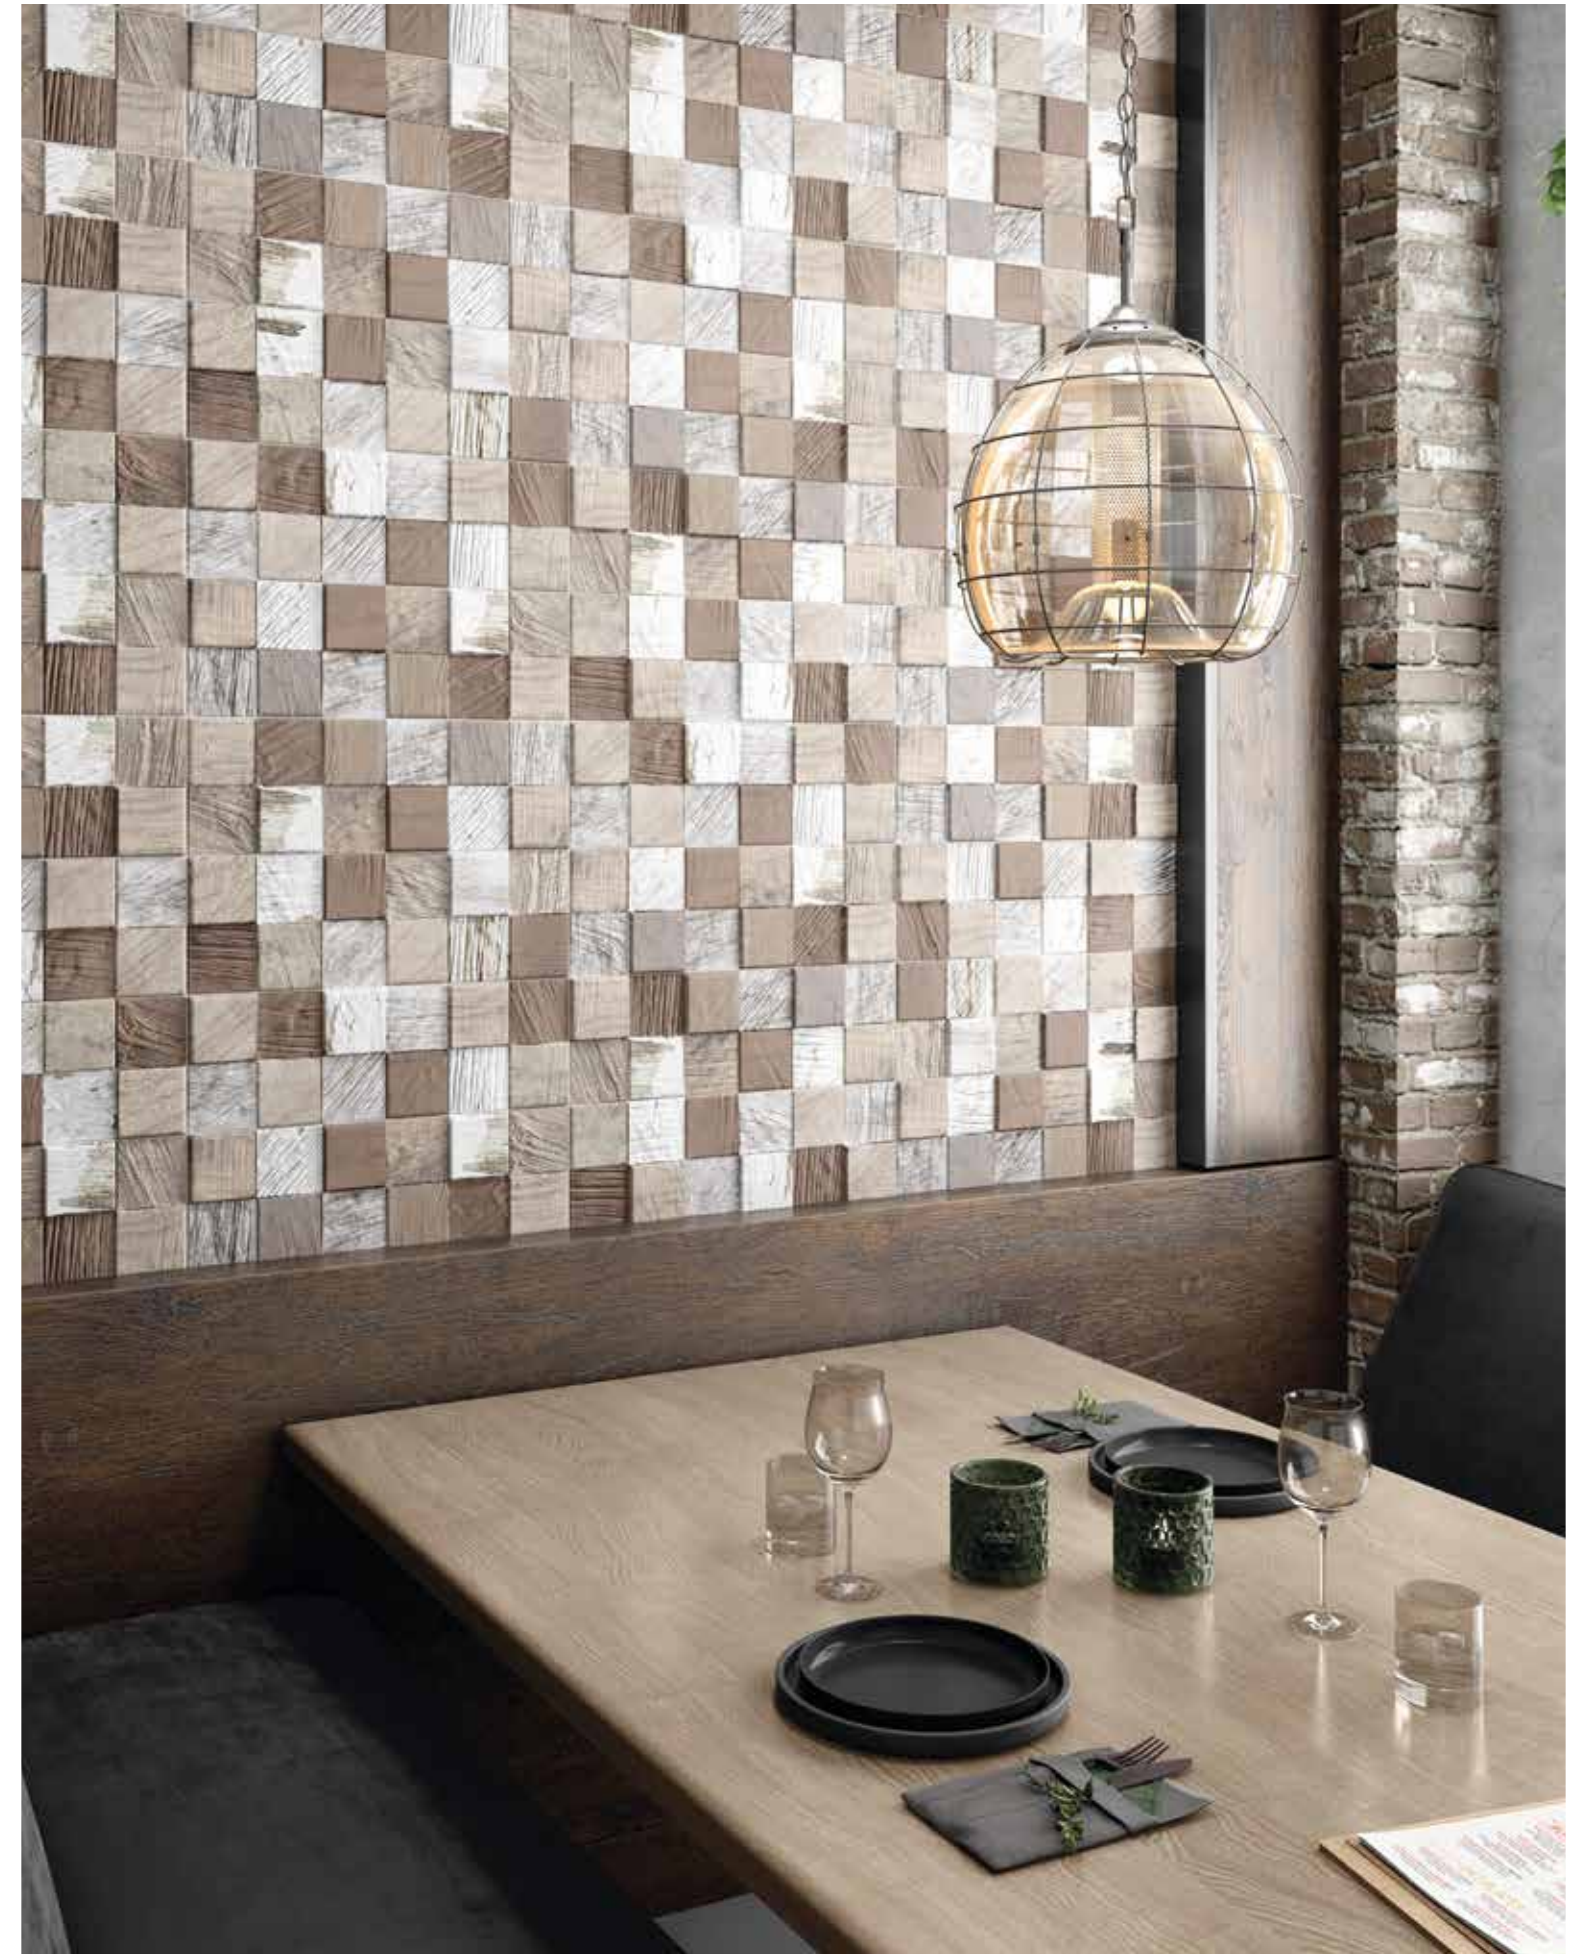

Different graphics randomly packaged

16,3x51,7cm.
6,4"x20,4"

Camel

Mix

Haya

Coleur

Cenere

Roble