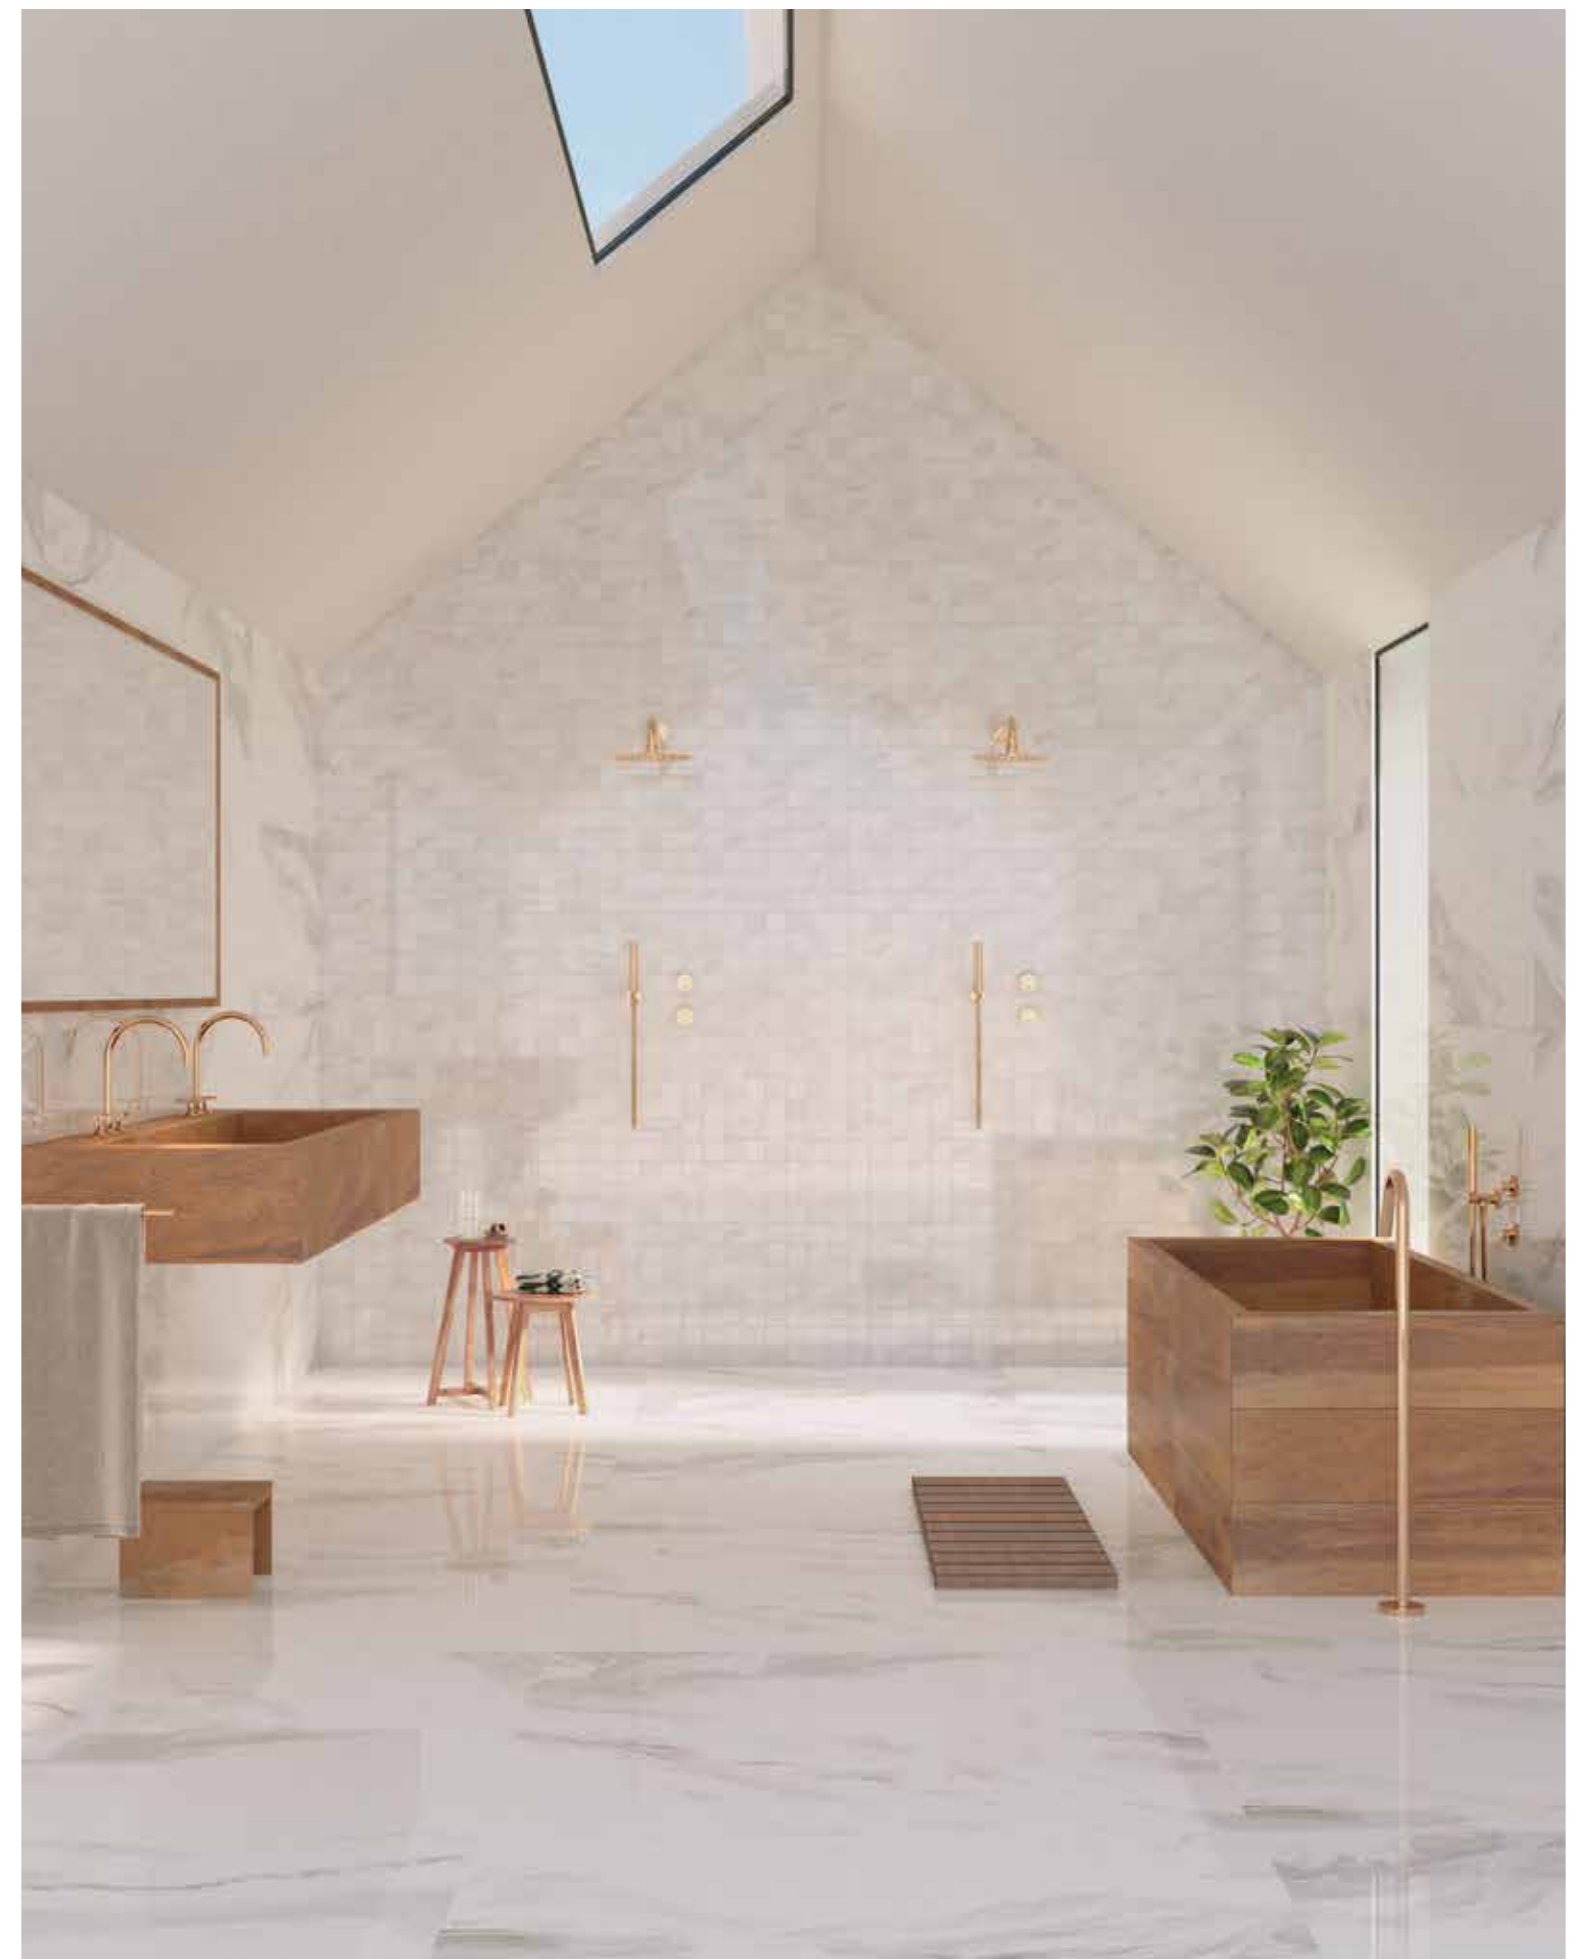

Watercolor White 60x120cm_23,6"x47,2", Watercolor White Net 5x5 30x30cm_11,8"x11,8" & Montblanc Miel 20x120cm_7,9"x47,2"