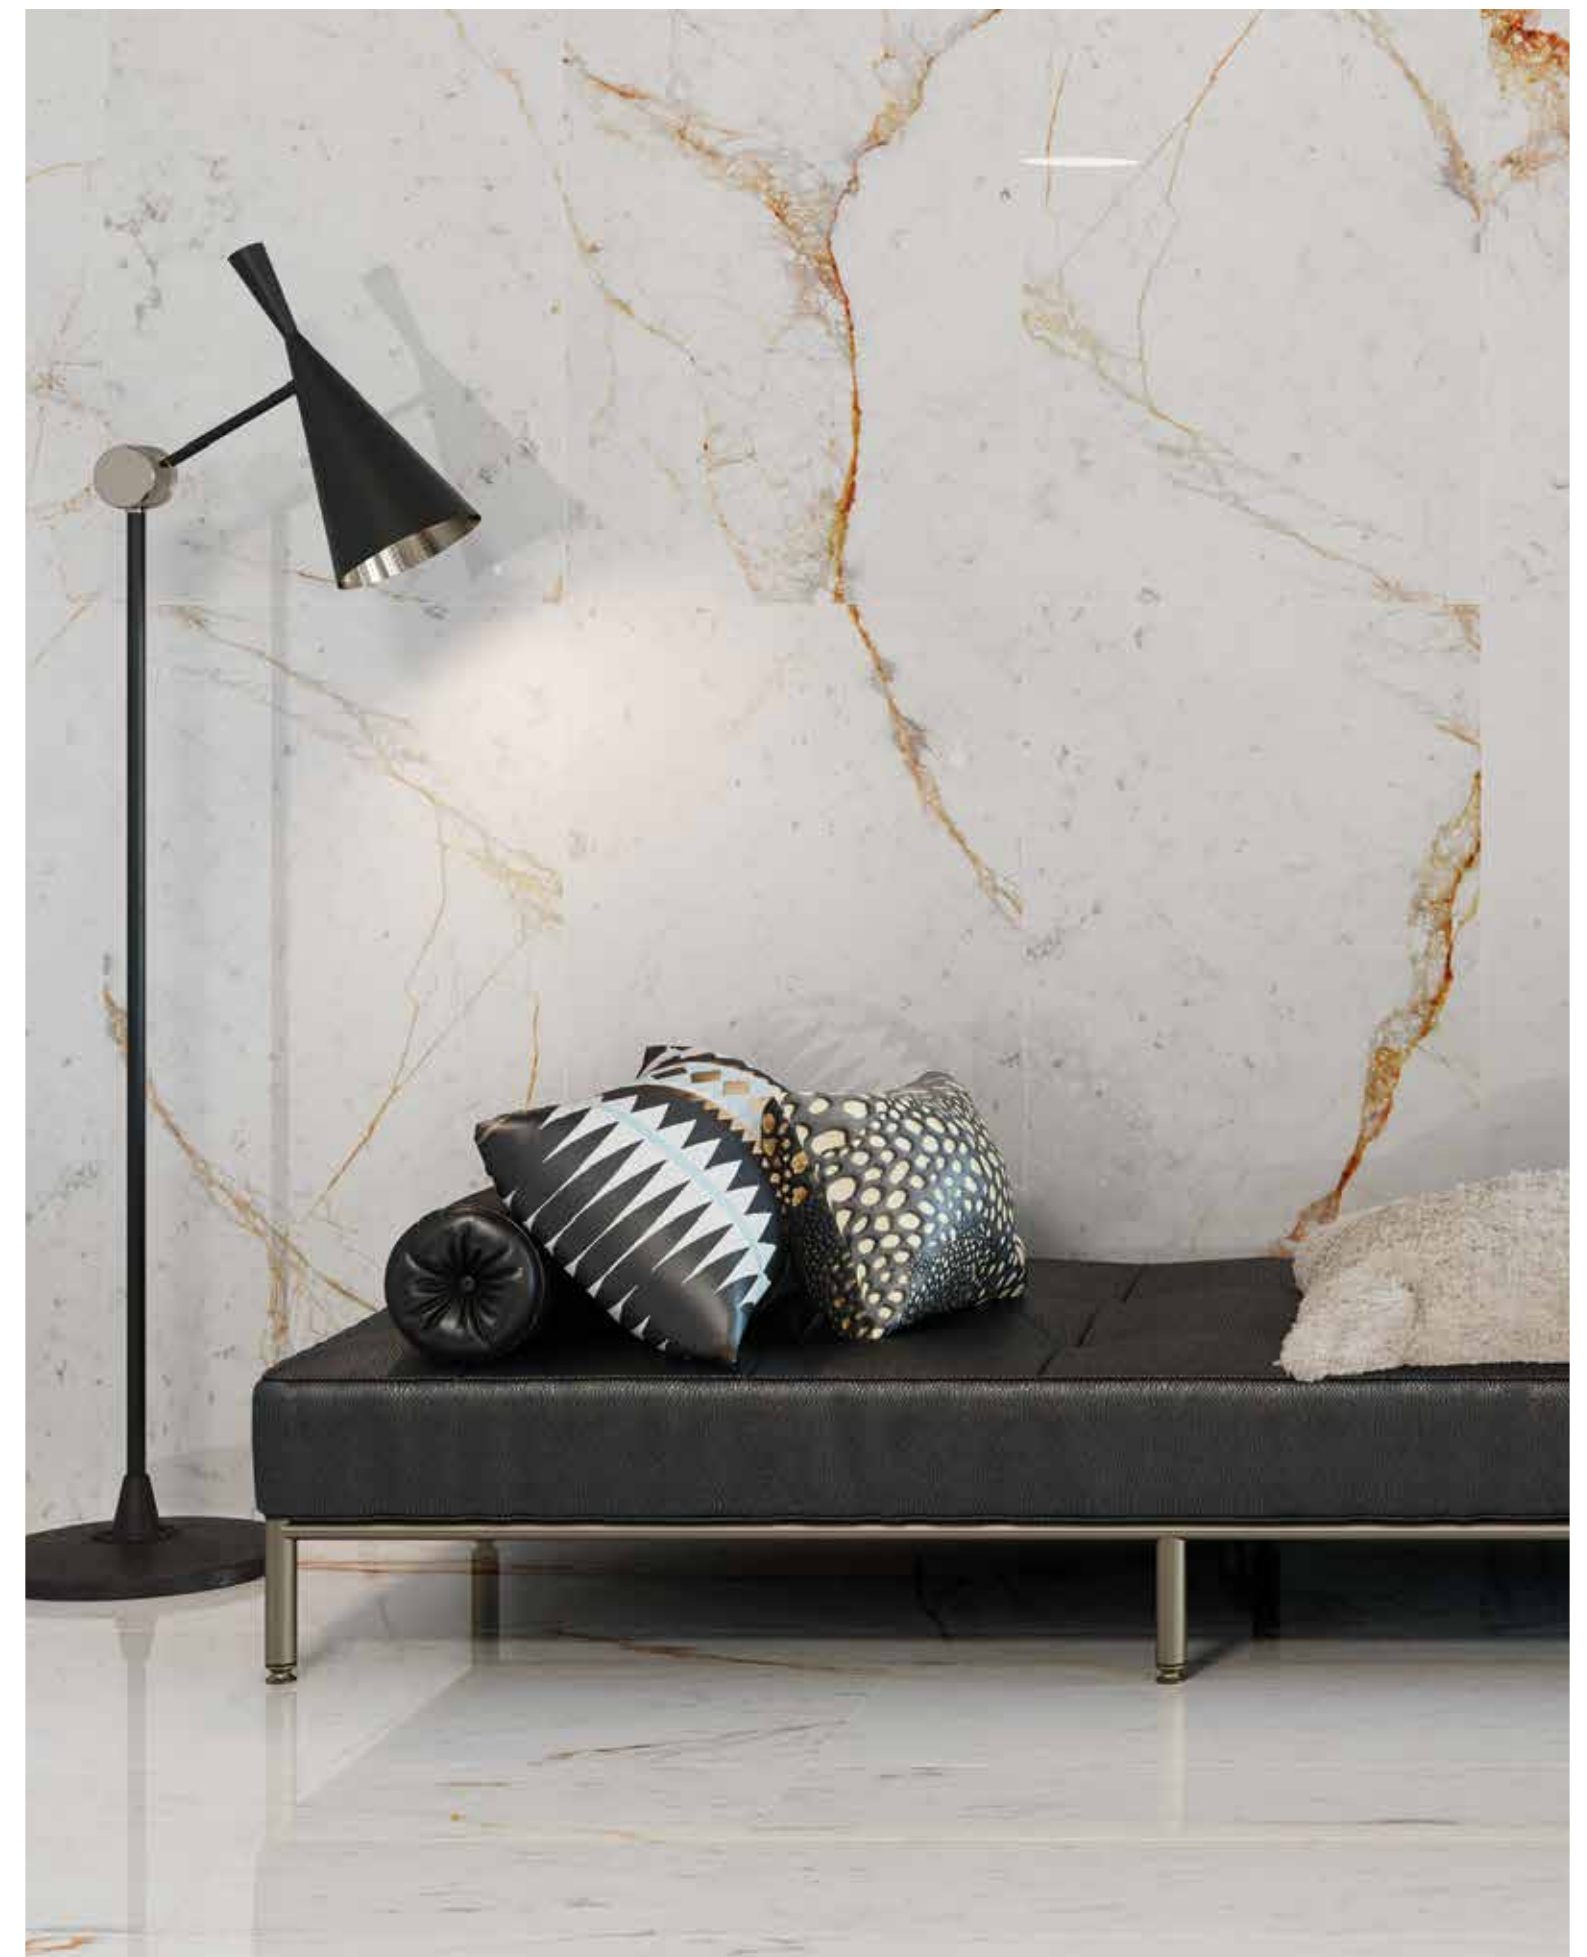

Aura 60x120cm_23,6"x47,2"