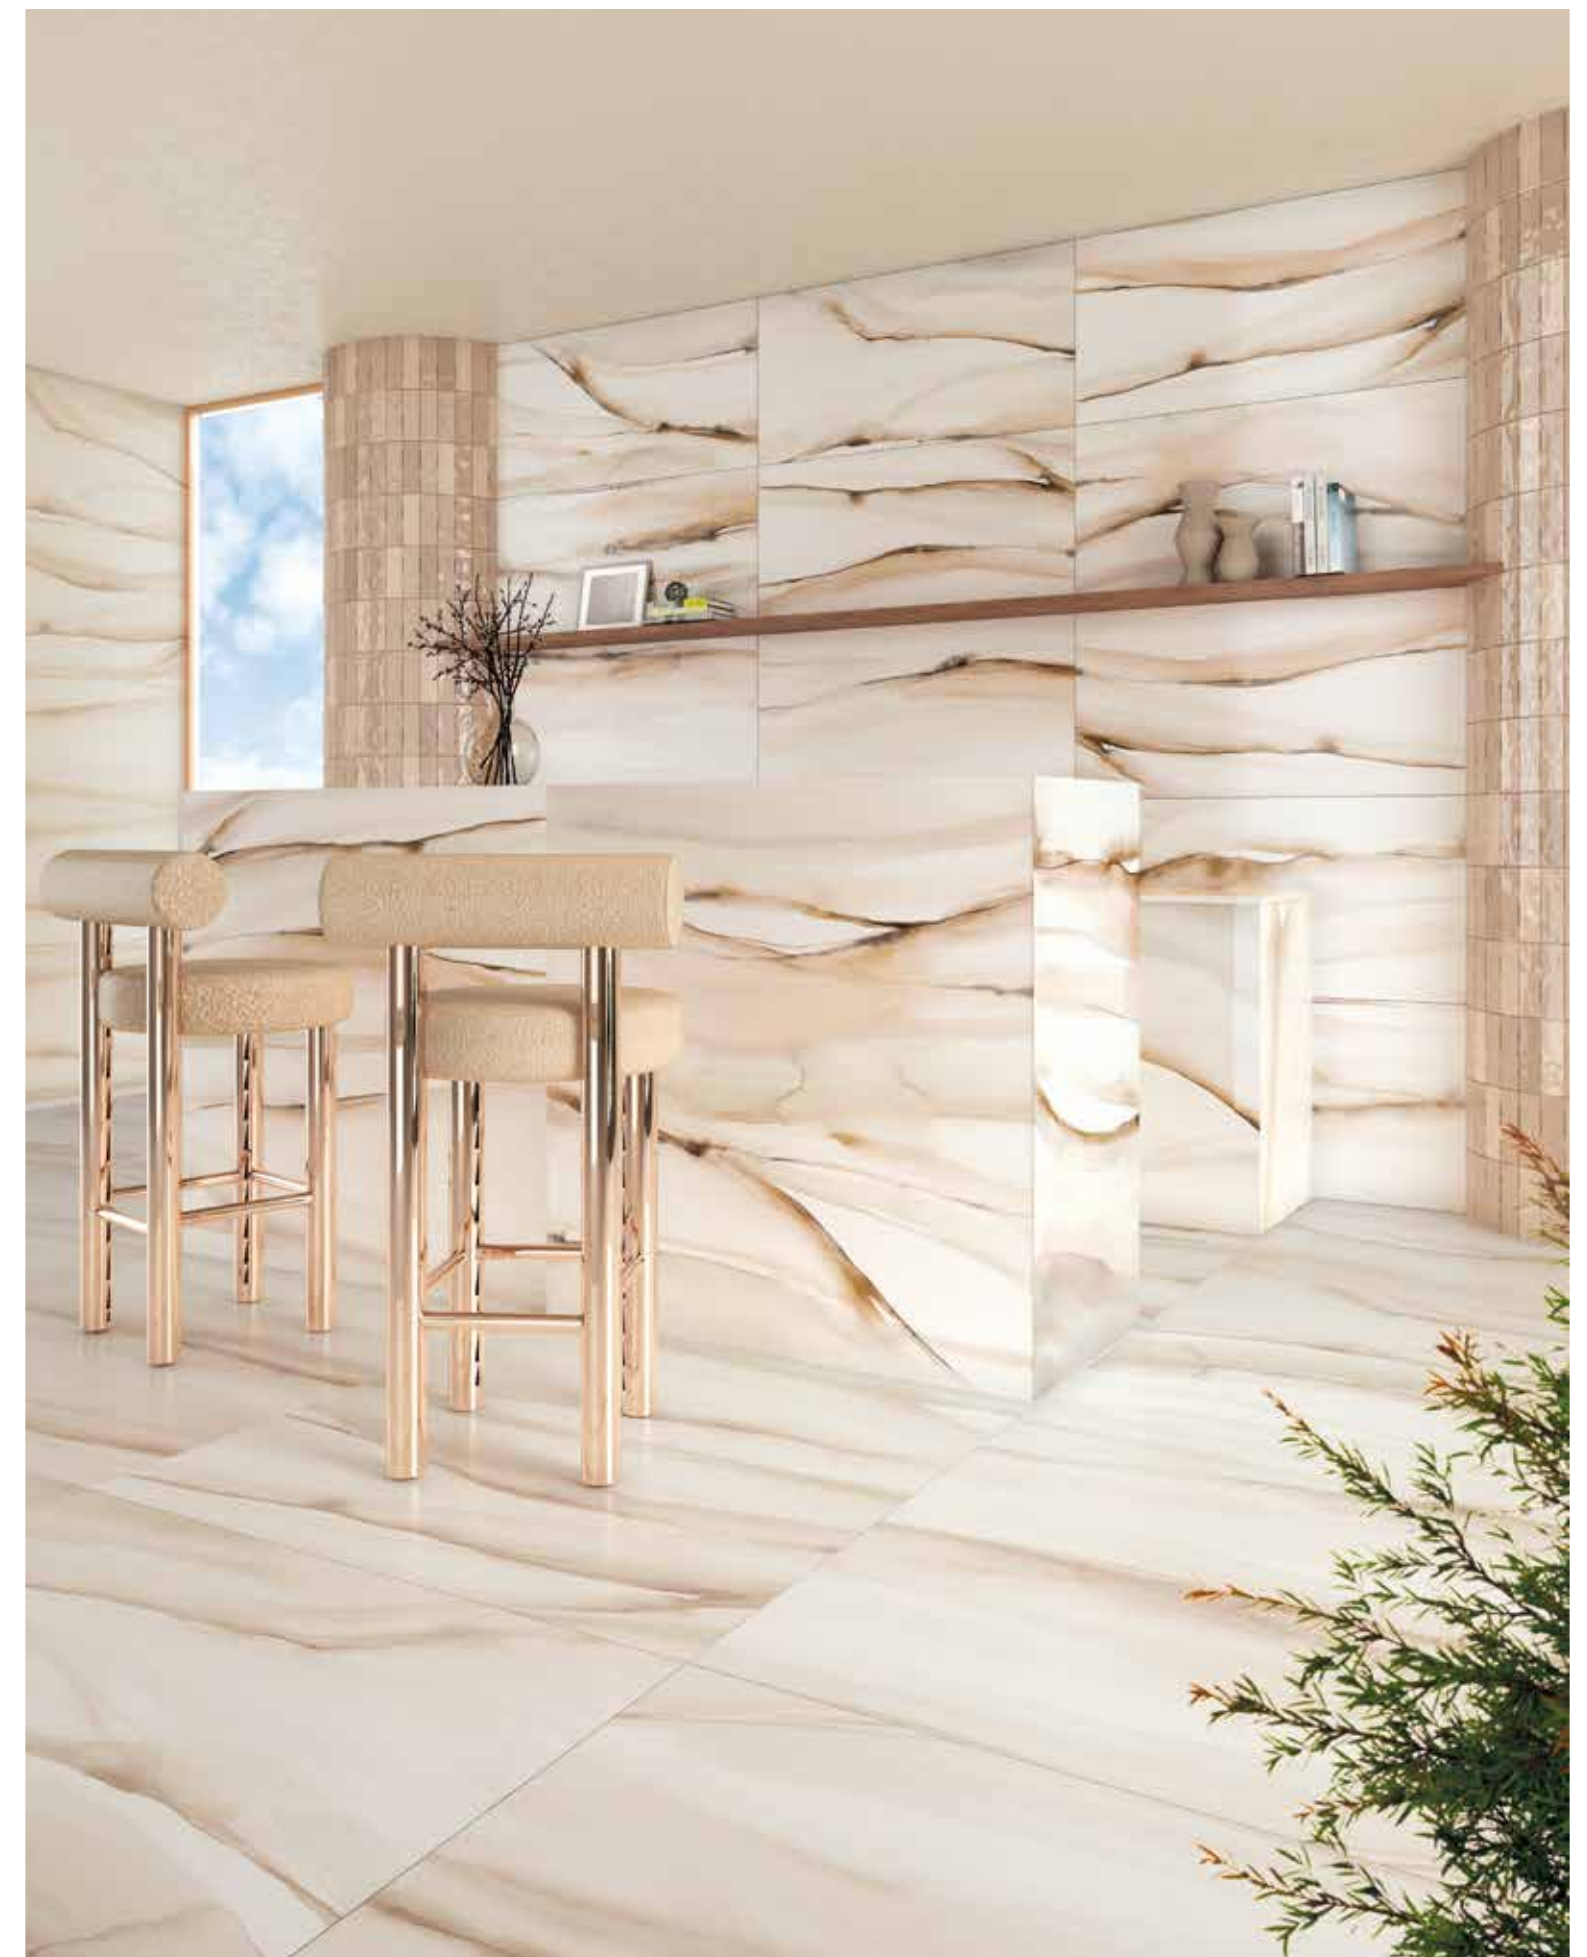

Bohemia Brown 60x120cm._23,6"x47,2" & Bohemia Beige 120x120cm._47,2"x47,2"