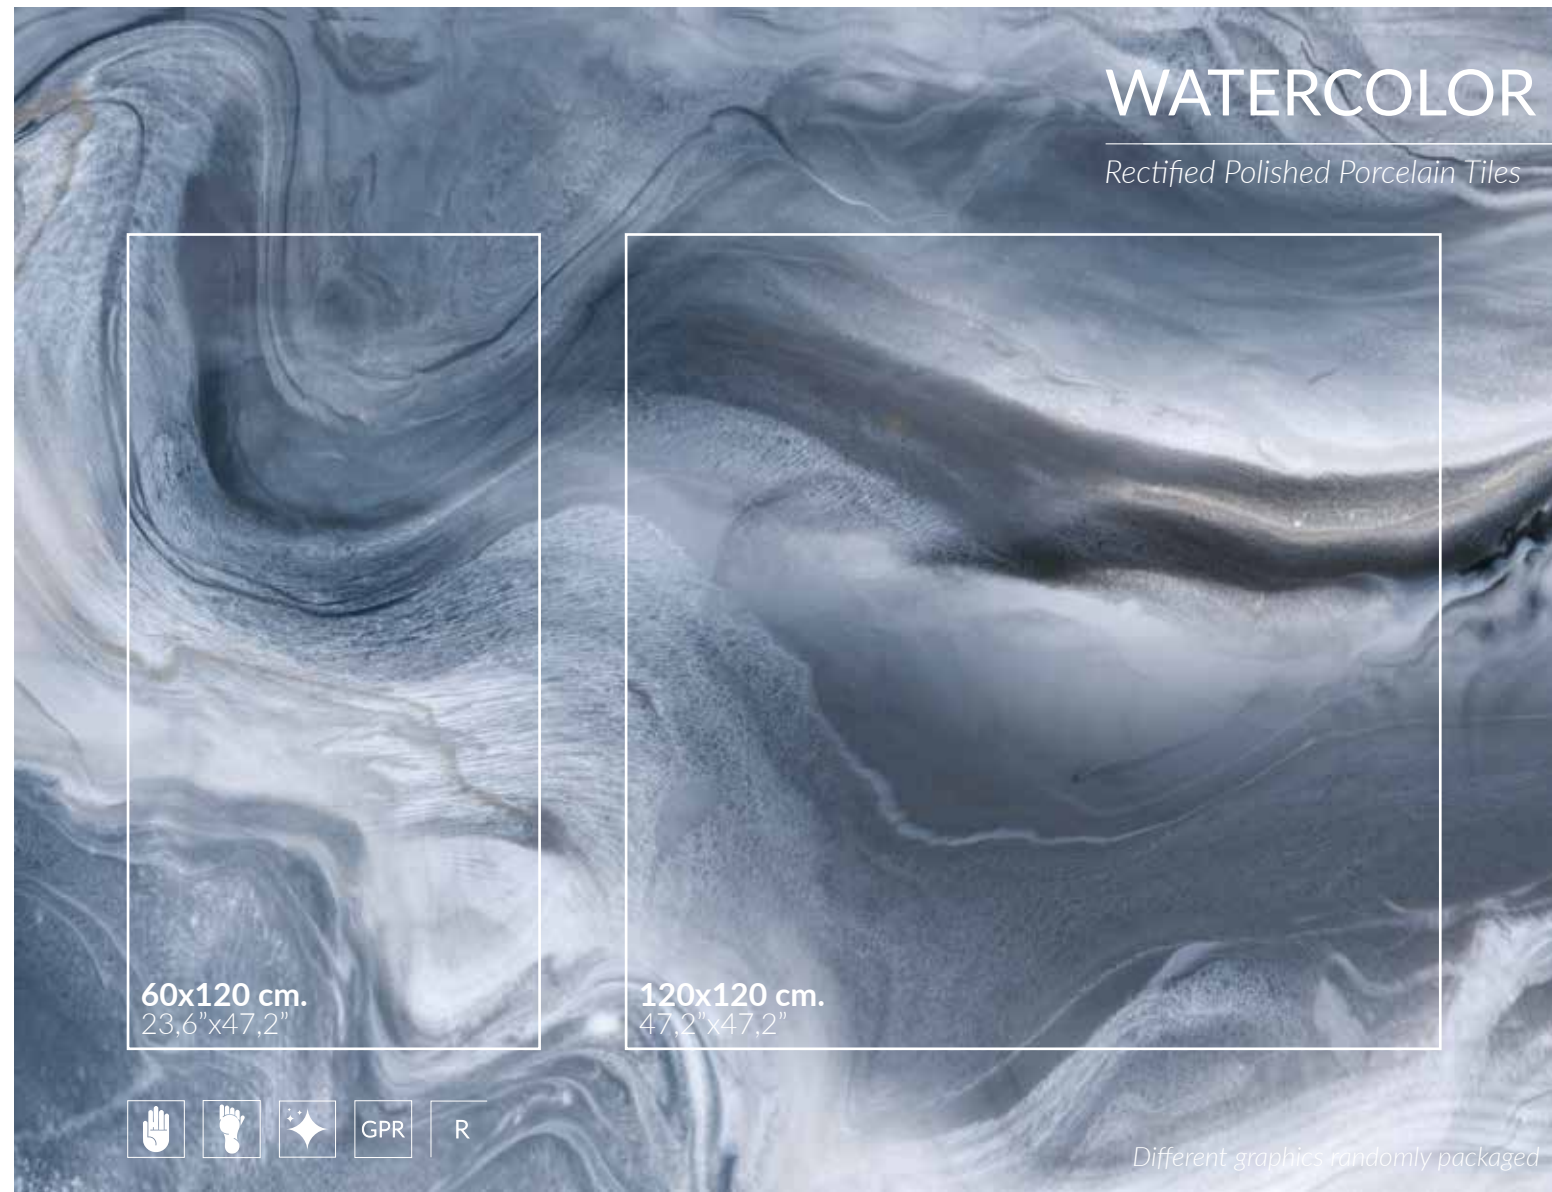

Versus Brown 120x120cm_47,2"x47,2" & Balbi Perla 60x120cm_23,6"x47,2"

VERSUS

Rectified Polished Porcelain Tiles

└ Versus Green 60x120cm_23,6"x47,2"

└ Versus Pink 60x120cm_23,6"x47,2" & Borgo White 6,5x20cm_2,6"x7,9"