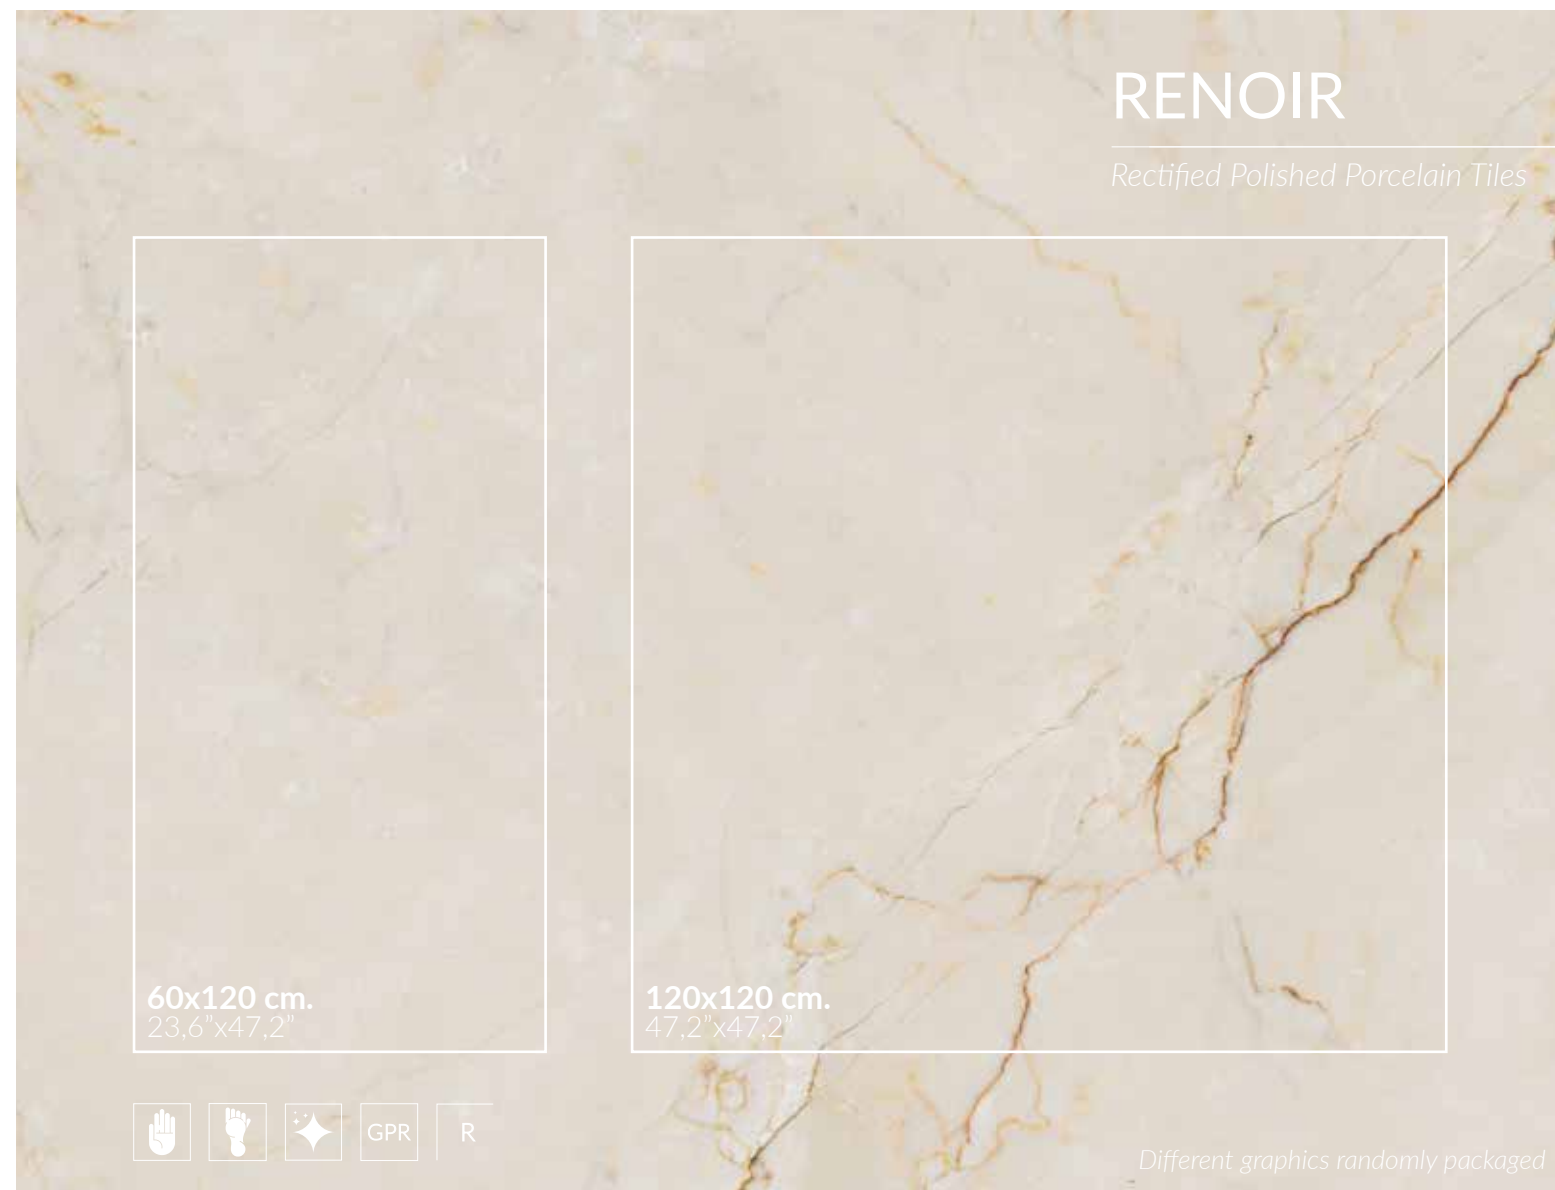

Special Pieces

Available Sizes	Pz/bx	Sqm/bx	Kg/bx	Bx/Pallet	Sqm/Pallet	Kg/Pallet	Thickness
60x120 cm_ 23,6"x47,2"	2pz	1,44	37,05	32bx	46,08	1.185	RT
120x120 cm_ 47,2"x47,2"	1pz	1,44	39,10	36bx	51,84	1.407	RT
Net 30x30 cm_ 11,8"x11,8"	11pz	1,00	23,12	42bx	42,00	990	RT
5x60 cm_ 1,9"x23,6"	24pz	0,72	18,21	64bx	46,08	1.160	RT