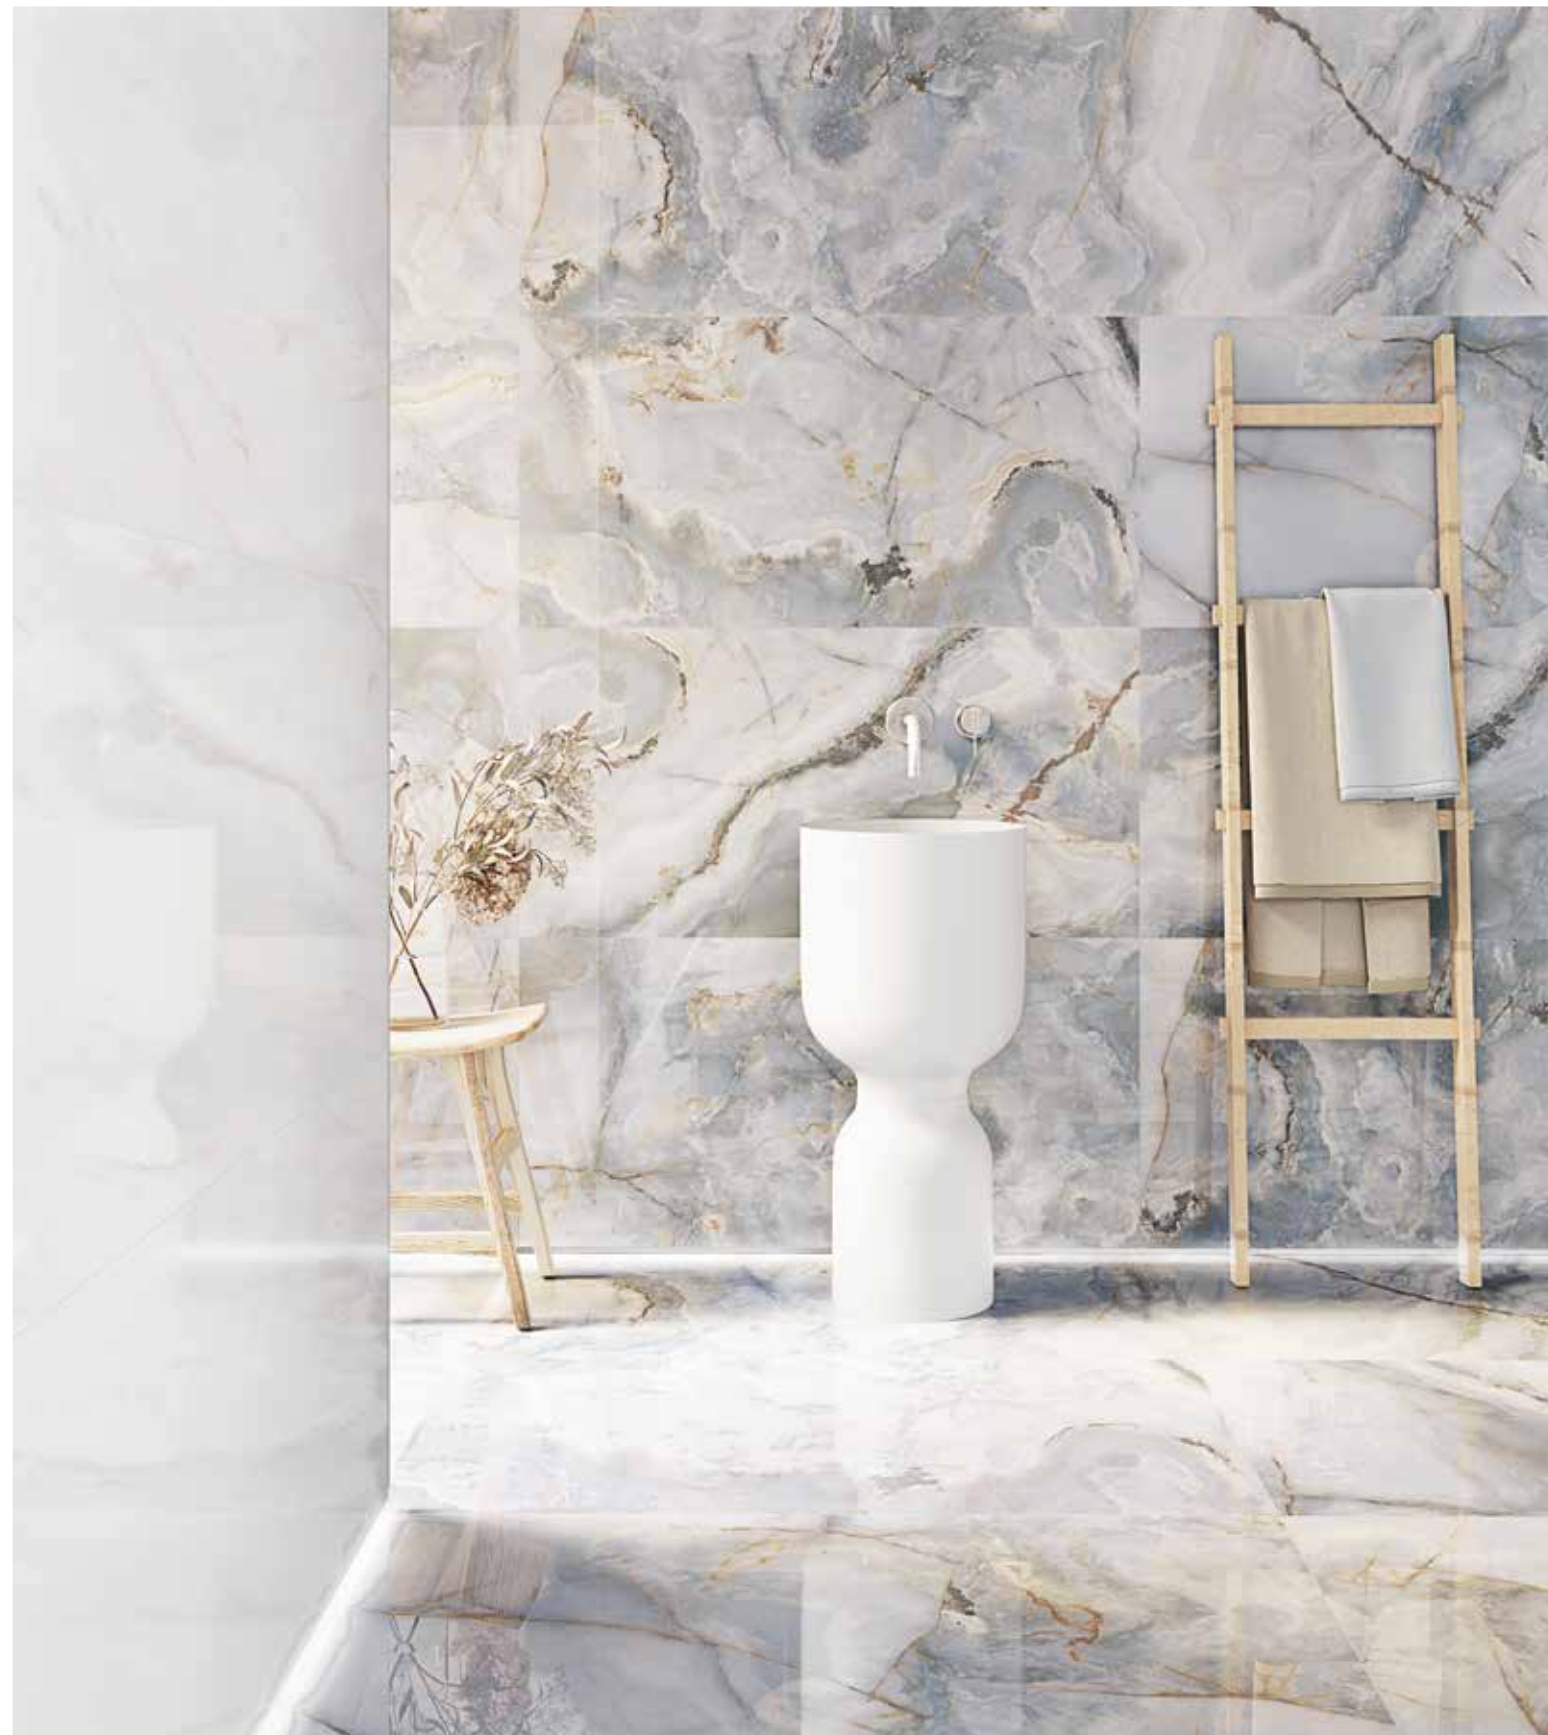

EUNOIA

Rectified Polished Porcelain Tiles

Eunoia Blue & Cala Light 60x120cm_23,6"x47,2"