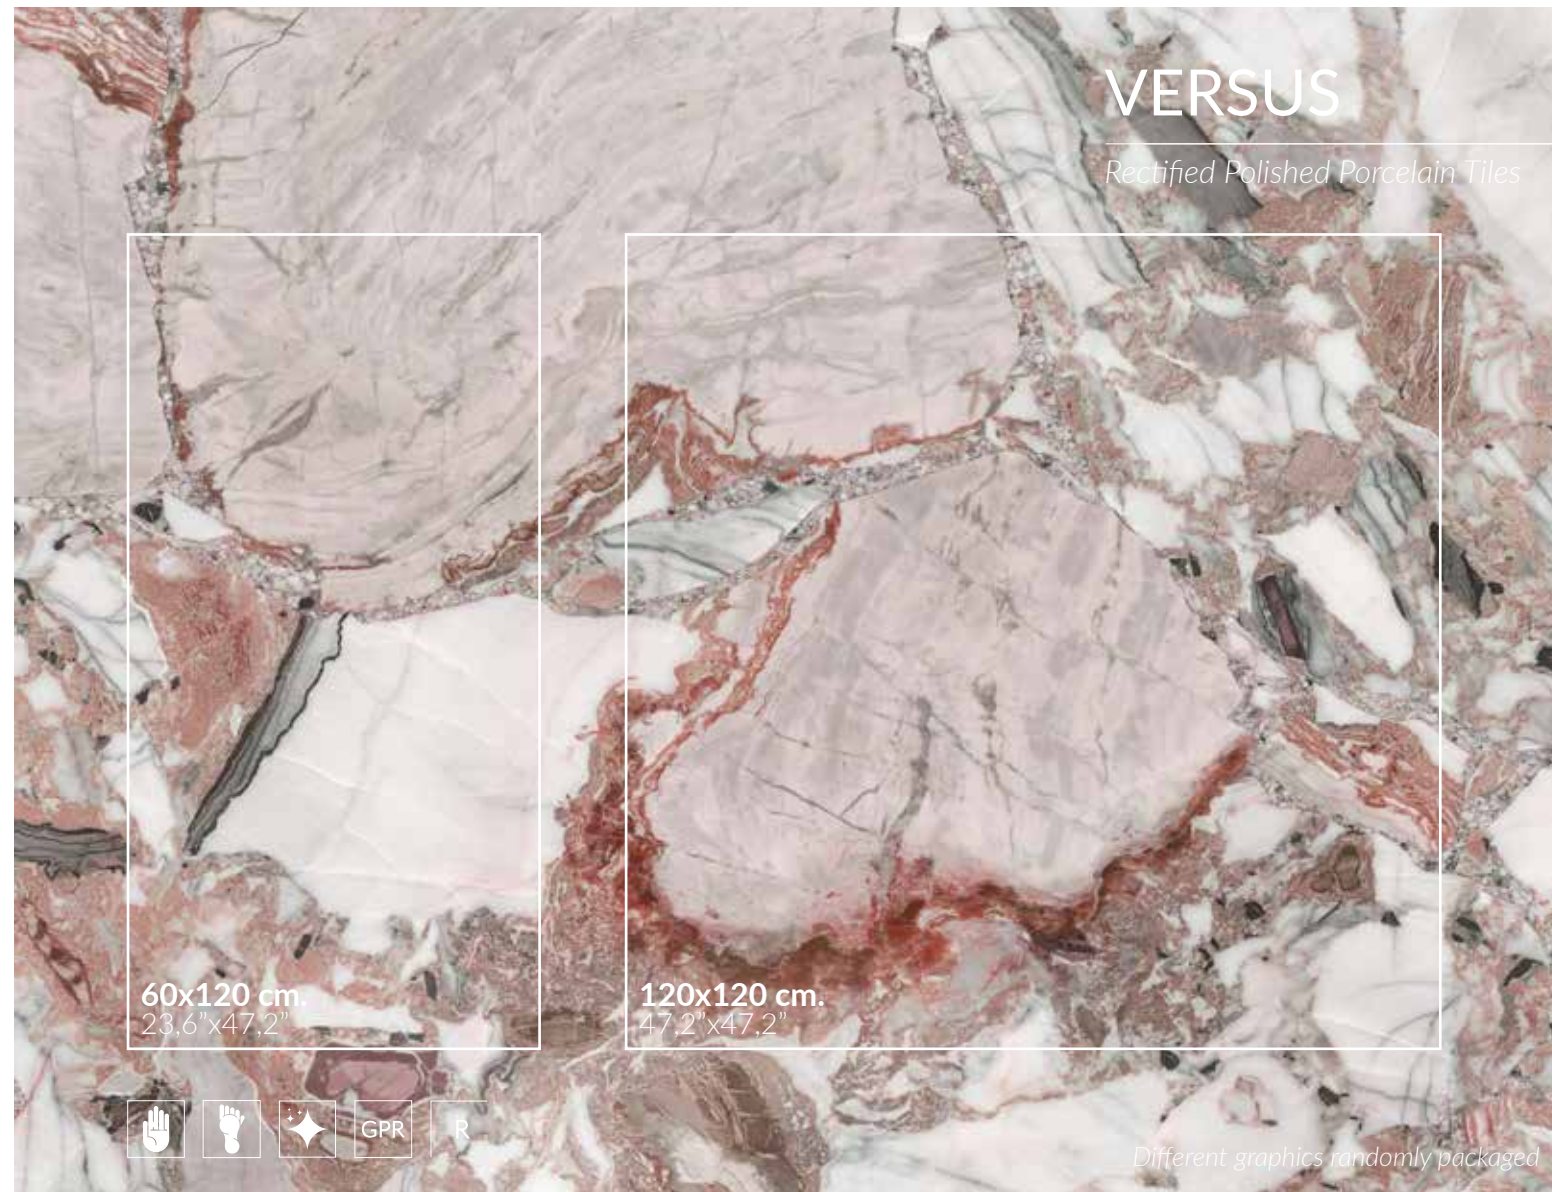

Special Pieces

Available Sizes	Pz/bx	Sqm/bx	Kg/bx	Bx/Pallet	Sqm/Pallet	Kg/Pallet	Thickness
60x120 cm_23,6"x47,2"	2pz	1,44	37,05	32bx	46,08	1.185	RT
120x120 cm_47,2"x47,2"	1pz	1,44	39,10	36bx	51,84	1.407	RT
Net 30x30 cm_11,8"x11,8"	11pz	1,00	23,12	42bx	42,00	990	RT
5x60 cm_1,9"x23,6"	24pz	0,72	18,21	64bx	46,08	1.160	RT