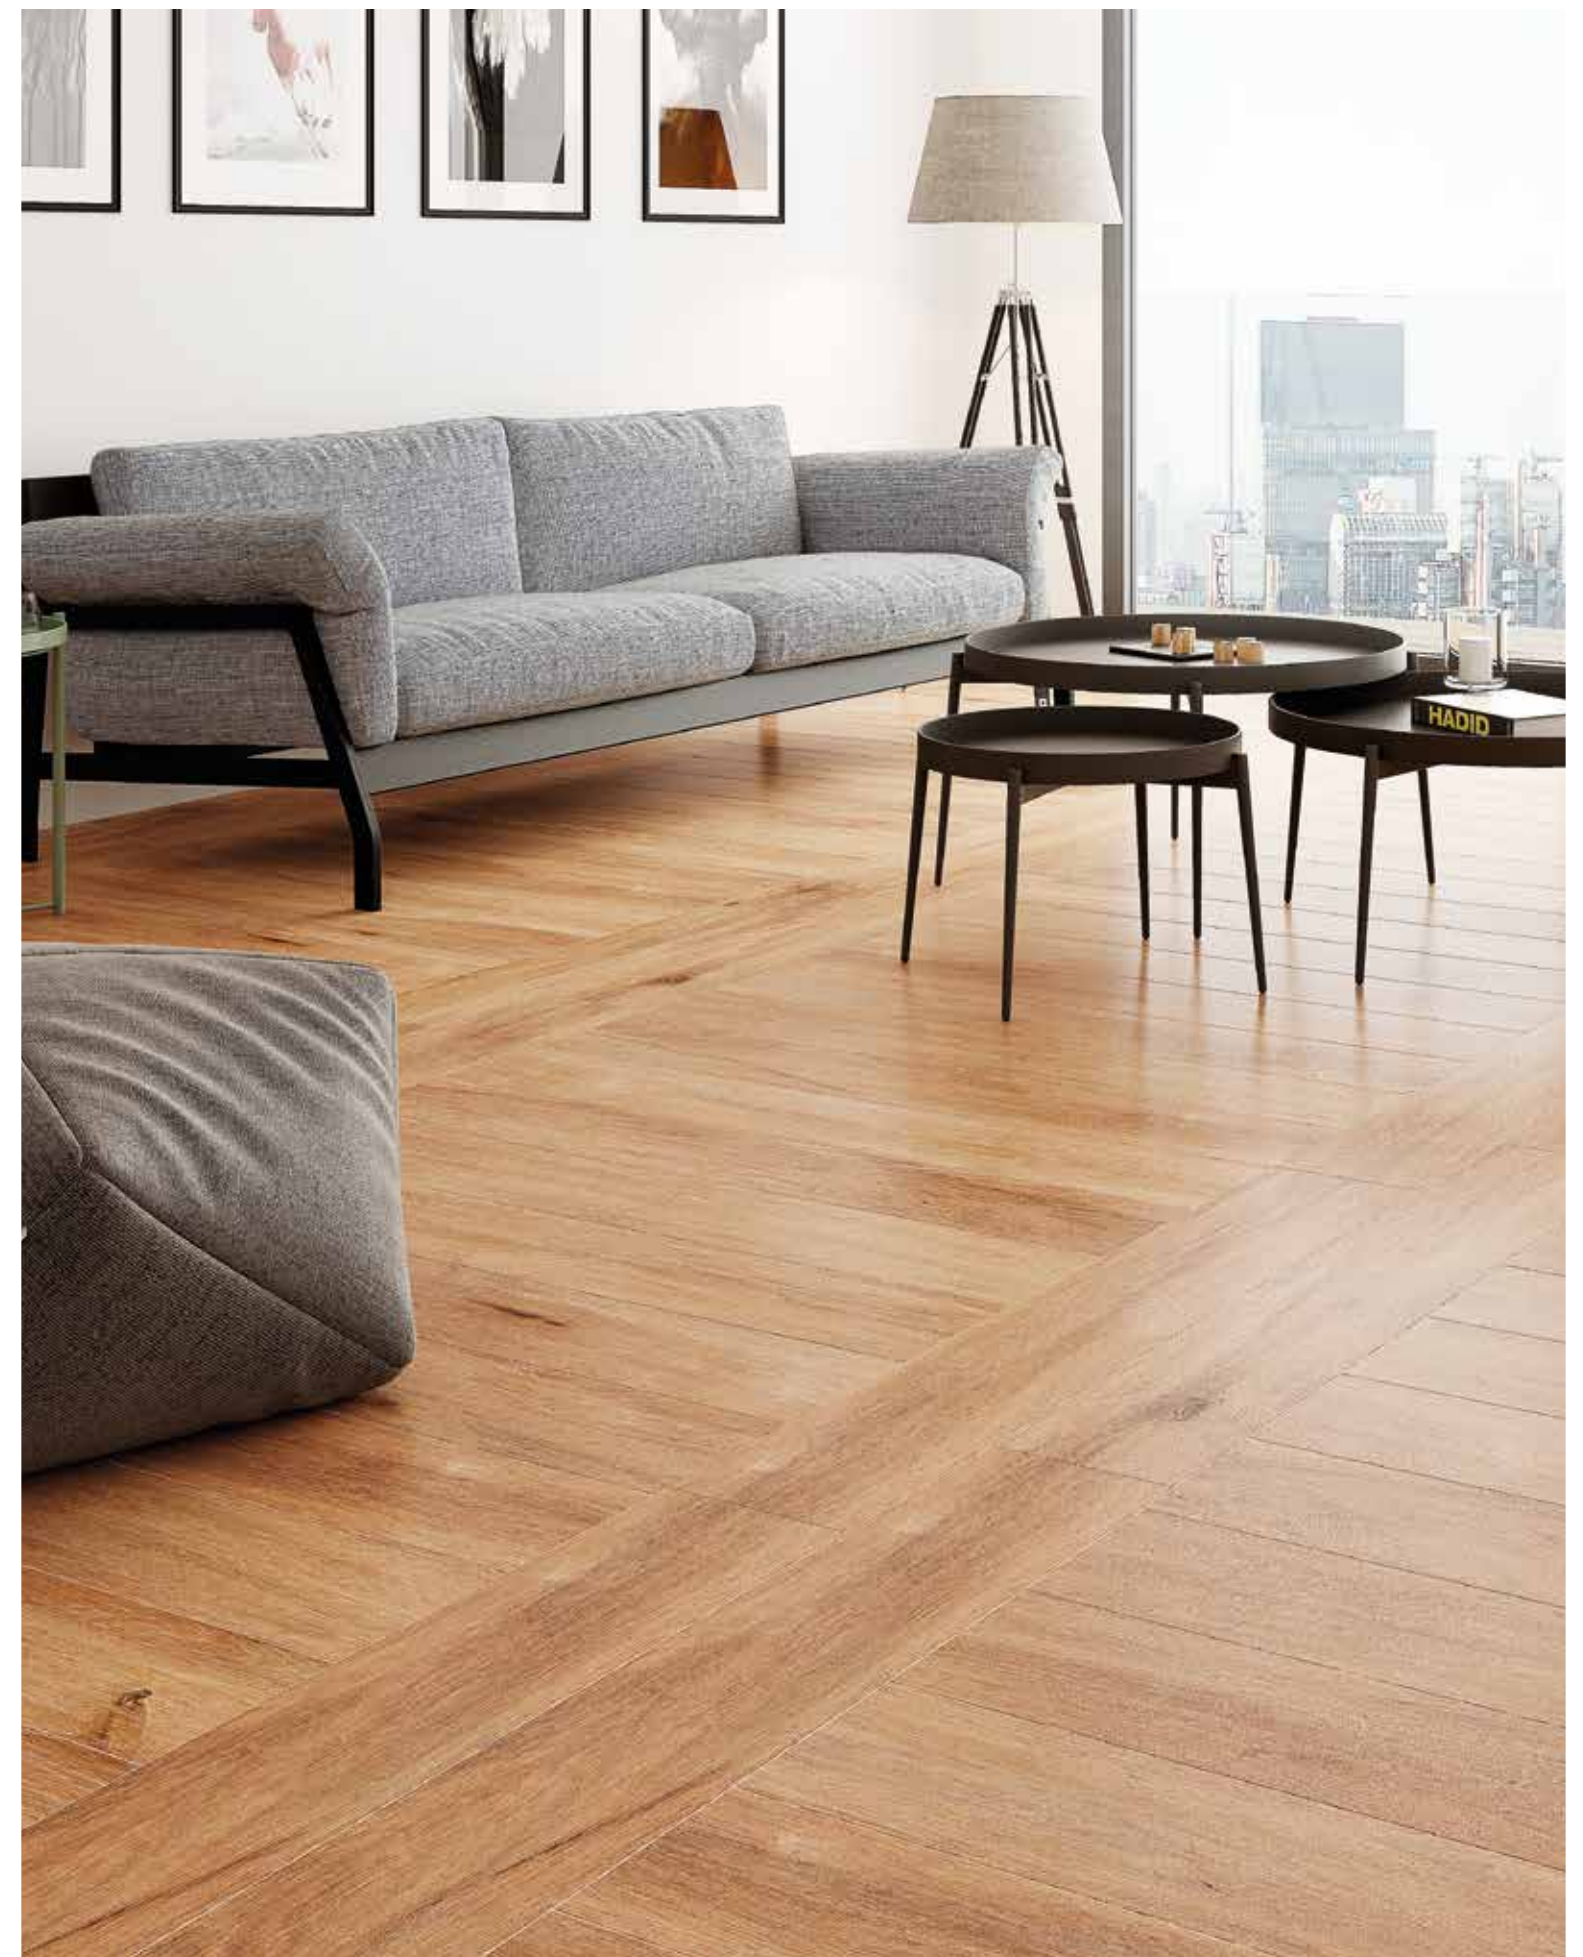

Goa Straw 20x120cm_7,9"x47,2"

GOA

Rectified Porcelain Tiles

Goa Blanco 12,5x100cm_4,9"x39,4"

Goa Haya 30x120cm_11,8"x47,2", Pizarra Gris 60x120cm_23,6"x47,2" & Kerala Natural 17x52cm_6,7"x20,5"

White

Greyed