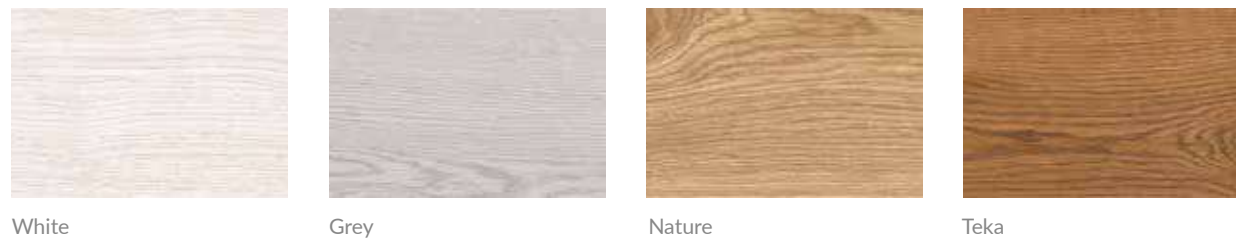

ELEGANCE

Porcelain Tiles

15x90 cm.
5,9"x35,4"

8x40 cm.
3,1"x15,4"

8x33 cm.
3,1"x13"

Icons: Hand, Foot, Map, GPR, R

Different graphics randomly packaged

Available Sizes	Pz/bx	Sqm/bx	Kg/bx	Bx/Pallet	Sqm/Pallet	Kg/Pallet	Thickness
8x33 cm_3,1"x13"	48pz	1,26	19,09	48	60,48	916	RT
8x40 cm_3,1"x15,4"	30pz	0,96	17,50	65bx	62,40	1.087	RT
15x90 cm_5,9"x35,4"	8pz	1,08	22,80	50bx	64,80	1.397	RT