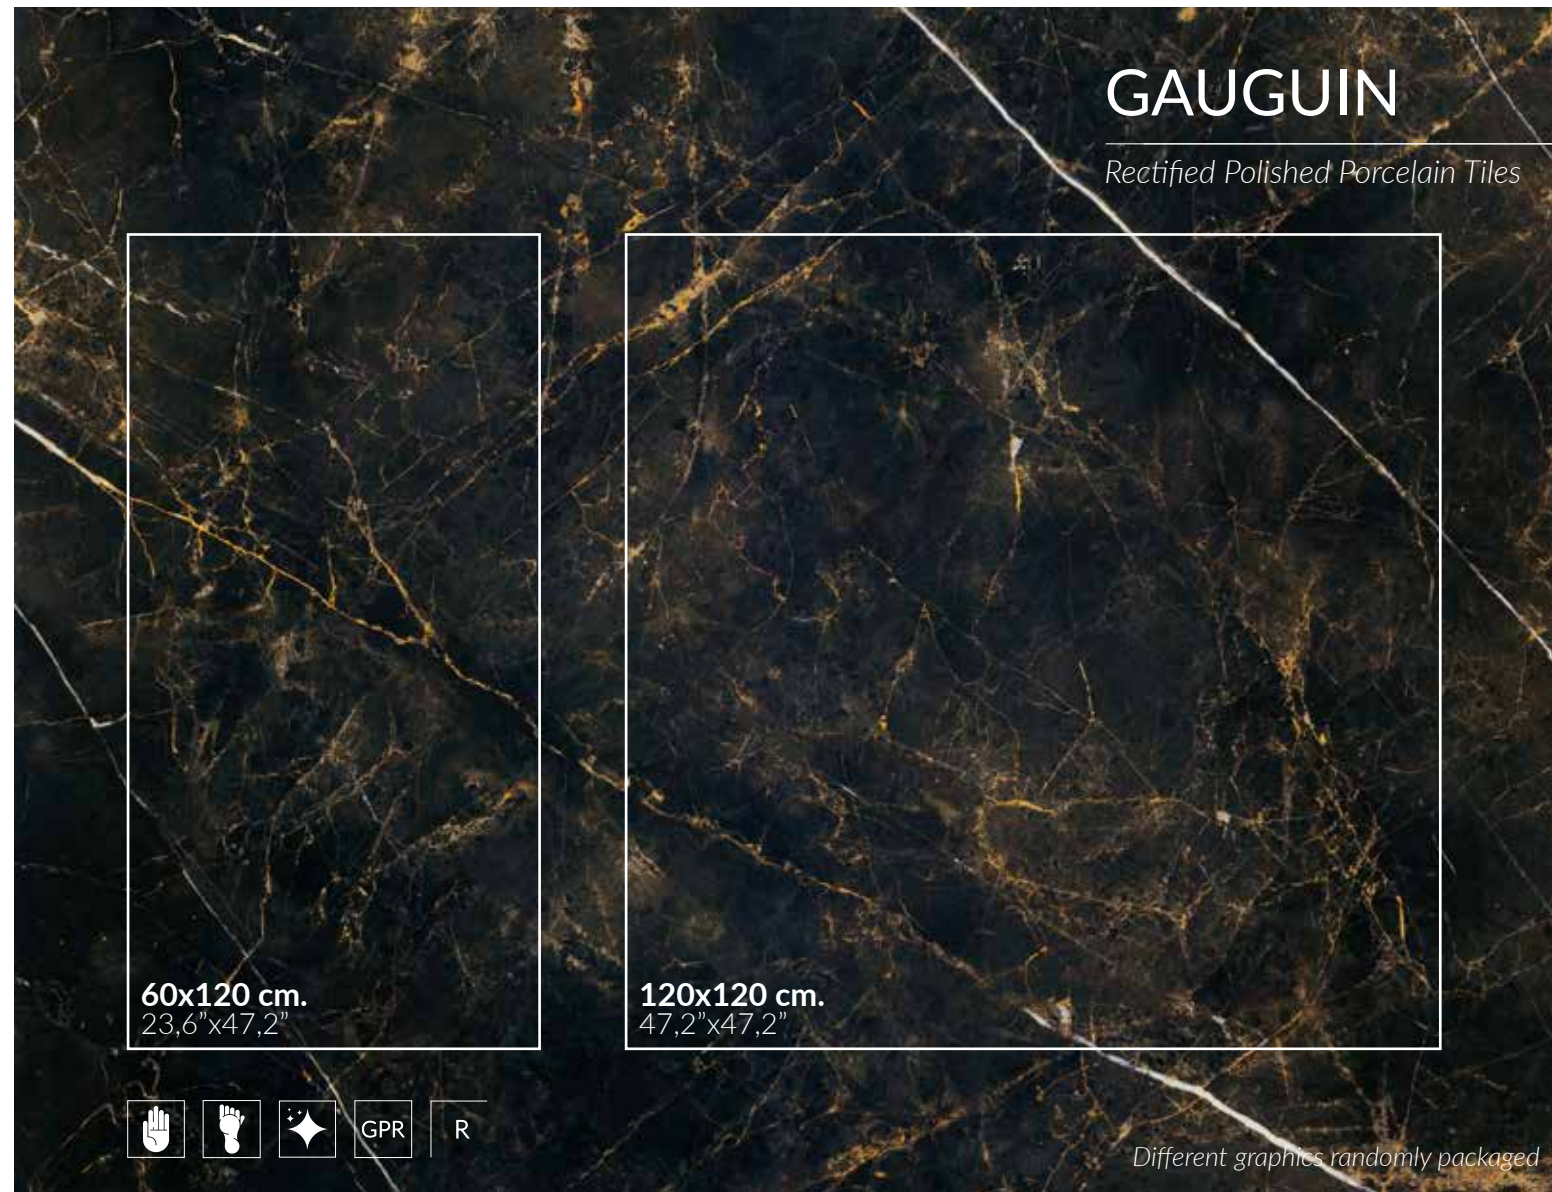

Special Pieces

Available Sizes	Pz/bx	Sqm/bx	Kg/bx	Bx/Pallet	Sqm/Pallet	Kg/Pallet	Thickness
60x120 cm_23,6"x47,2"	2pz	1,44	37,05	32bx	46,08	1.185	RT
120x120 cm_47,2"x47,2"	1pz	1,44	39,10	36bx	51,84	1.407	RT
Net 30x30 cm_11,8"x11,8"	11pz	1,00	23,12	42bx	42,00	990	RT
5x60 cm_1,9"x23,6"	24pz	0,72	18,21	64bx	46,08	1.160	RT
* Gauguin Blanco 75x150 cm_29,5"x59"	1pz	1,13	27,25	40bx	45,20	1.100	RT

* Gauguin Blanco