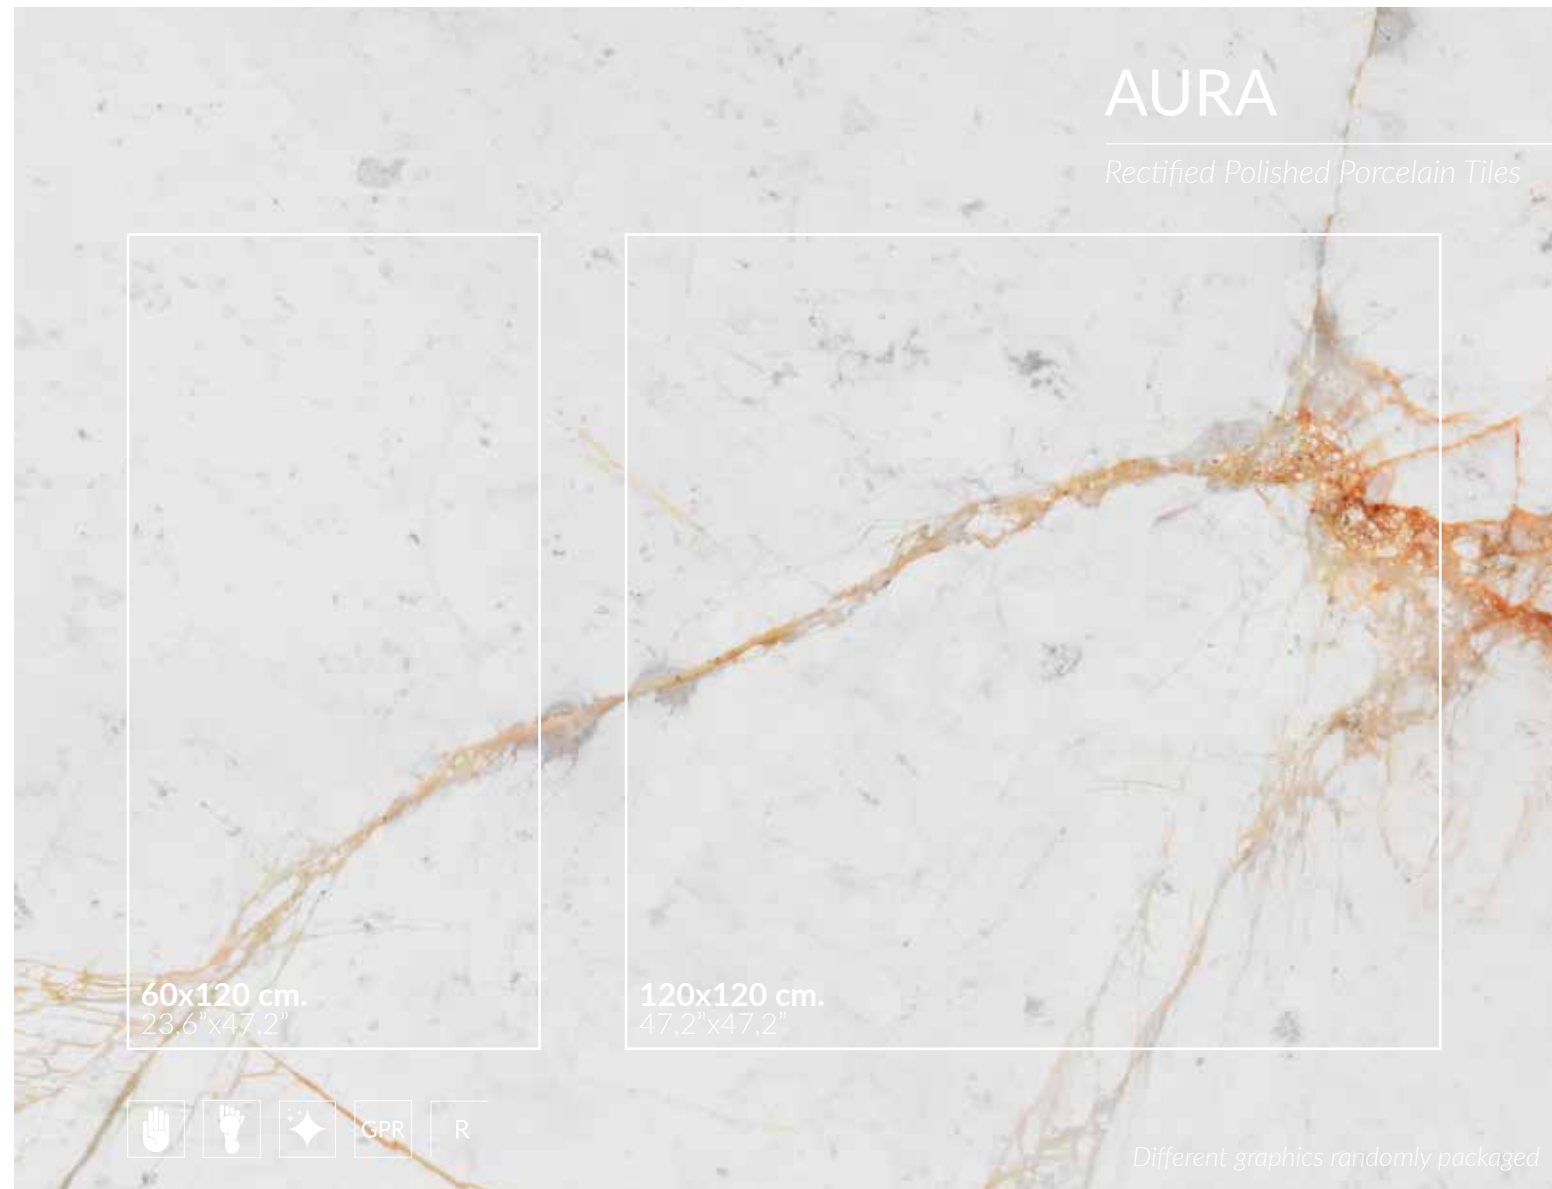

Special Pieces

Available Sizes	Pz/bx	Sqm/bx	Kg/bx	Bx/Pallet	Sqm/Pallet	Kg/Pallet	Thickness
60x120 cm_23,6"x47,2"	2pz	1,44	37,05	32bx	46,08	1.185	RT
120x120 cm_47,2"x47,2"	1pz	1,44	39,10	36bx	51,84	1.407	RT
Net 30x30 cm_11,8"x11,8"	11pz	1,00	23,12	42bx	42,00	990	RT
5x60 cm_1,9"x23,6"	24pz	0,72	18,21	64bx	46,08	1.160	RT