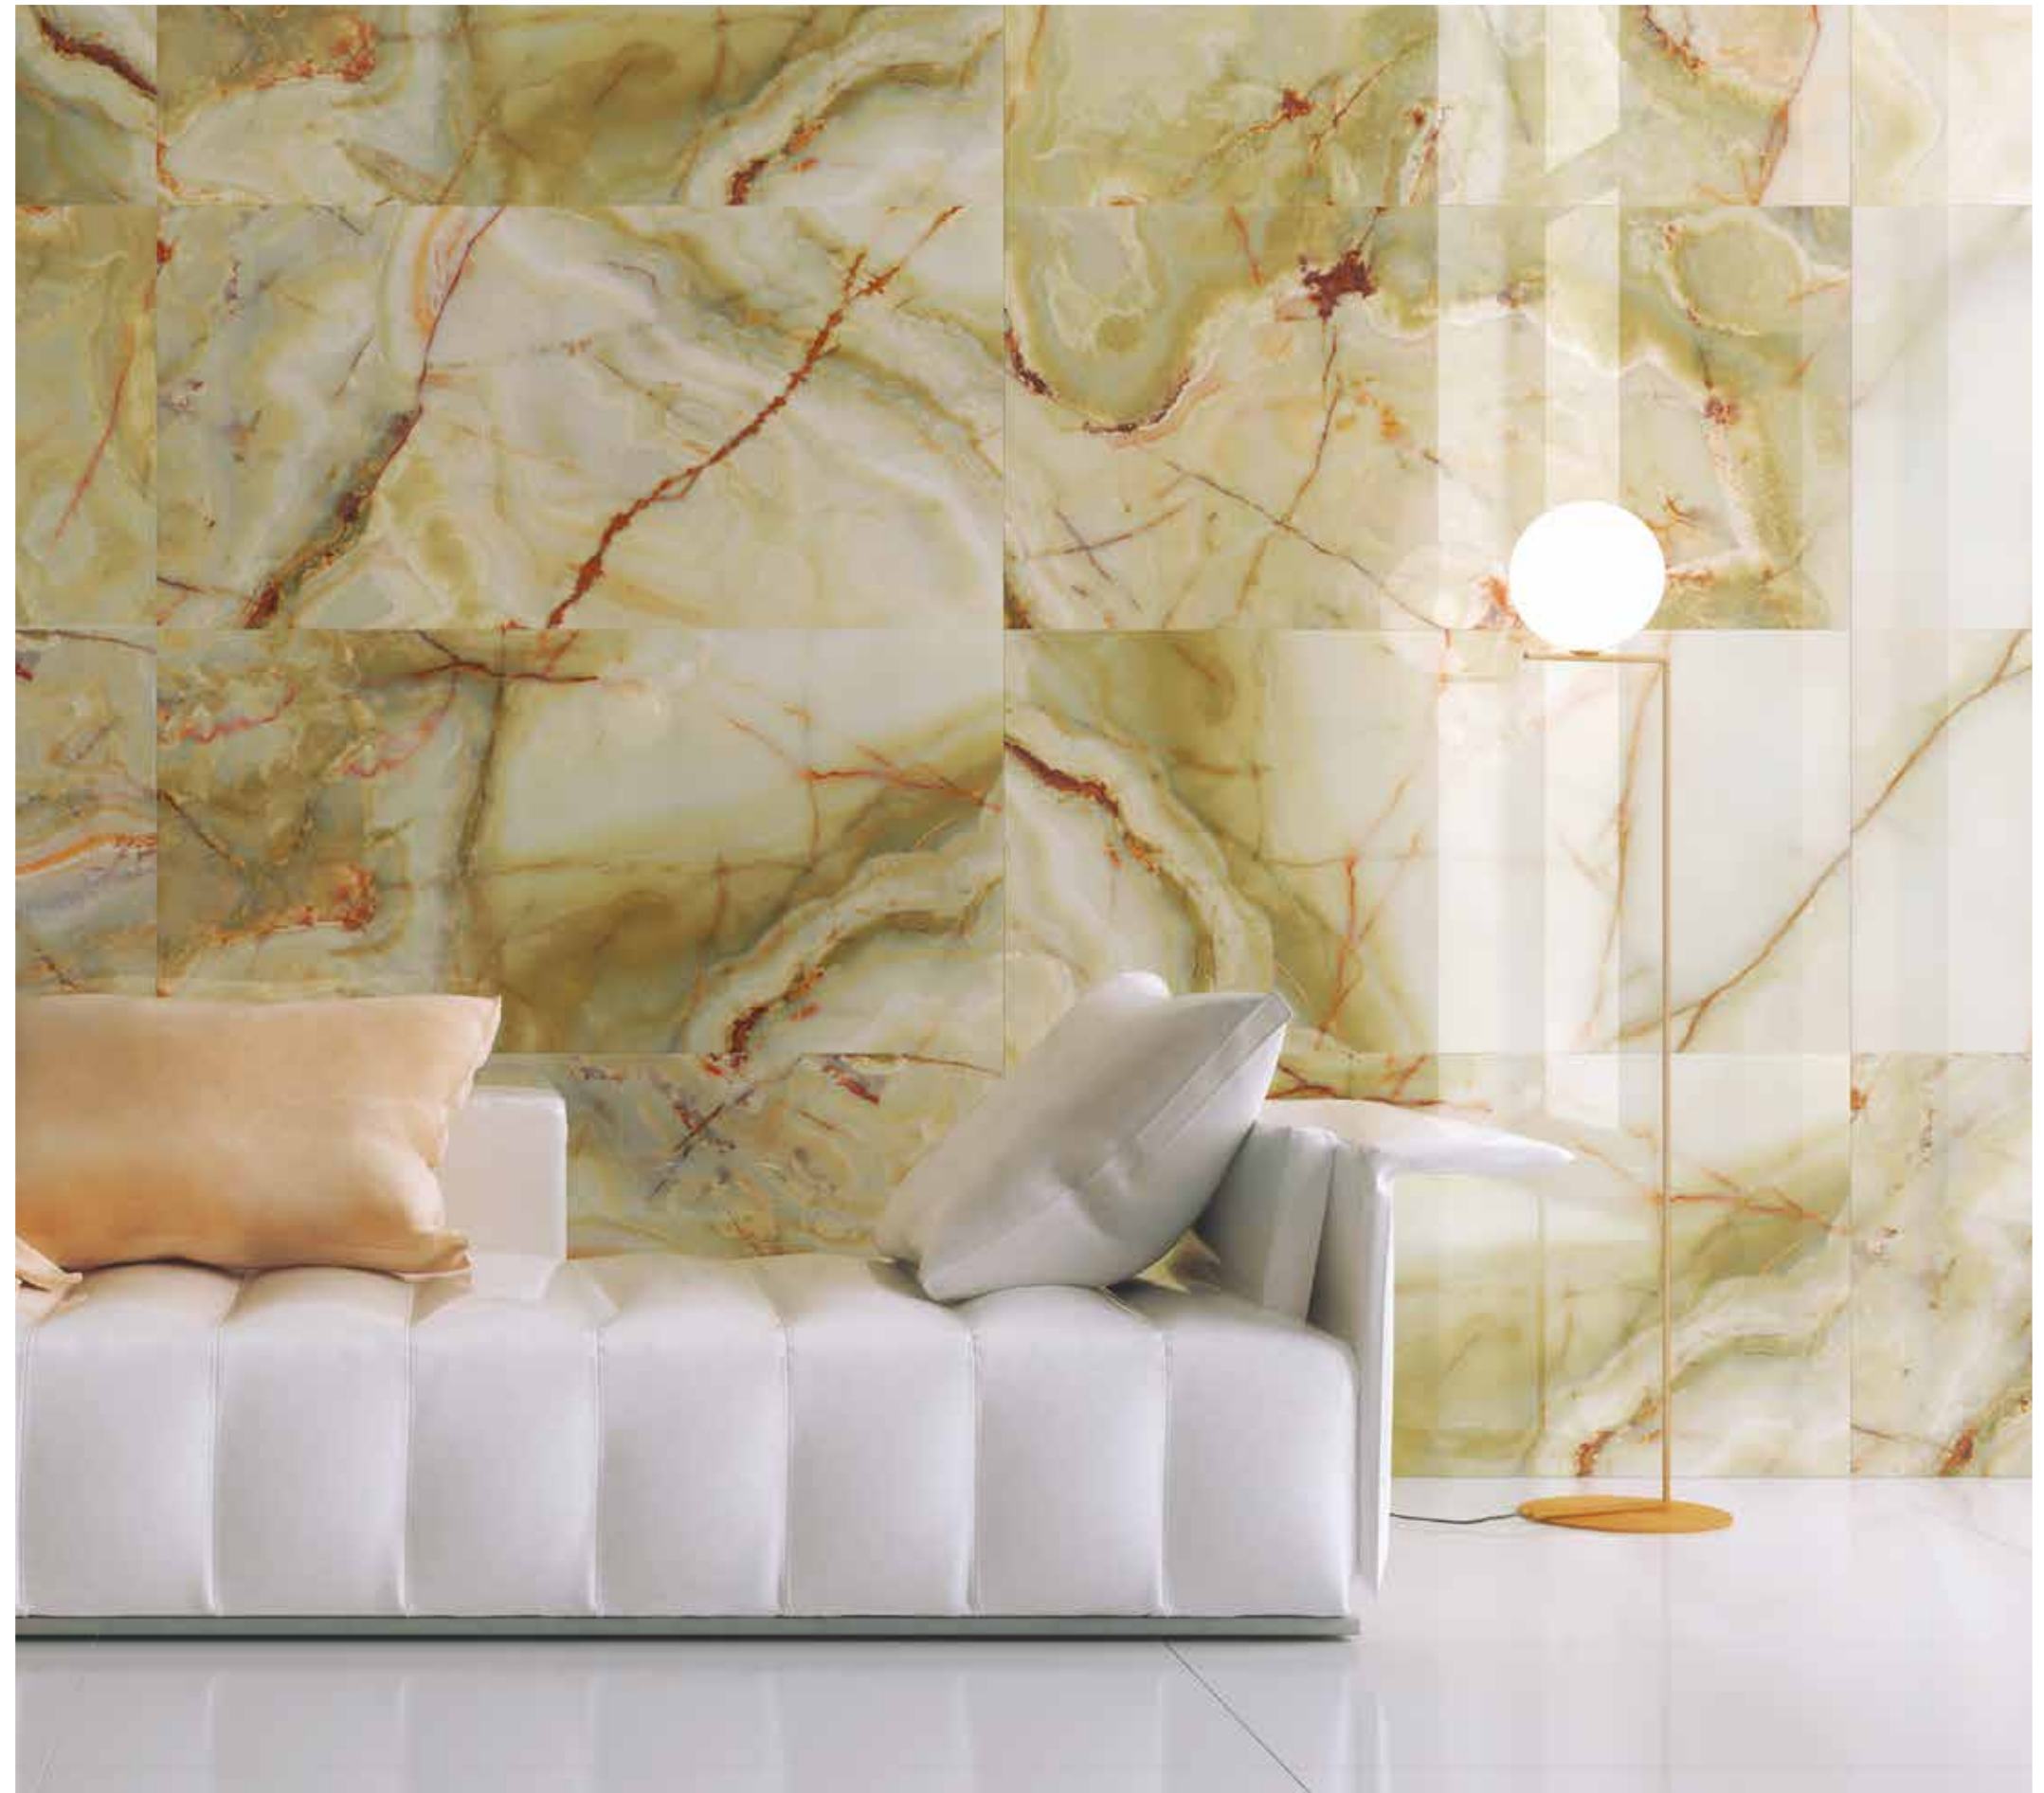

Eunoia Green 120x120cm_47,2"x47,2"