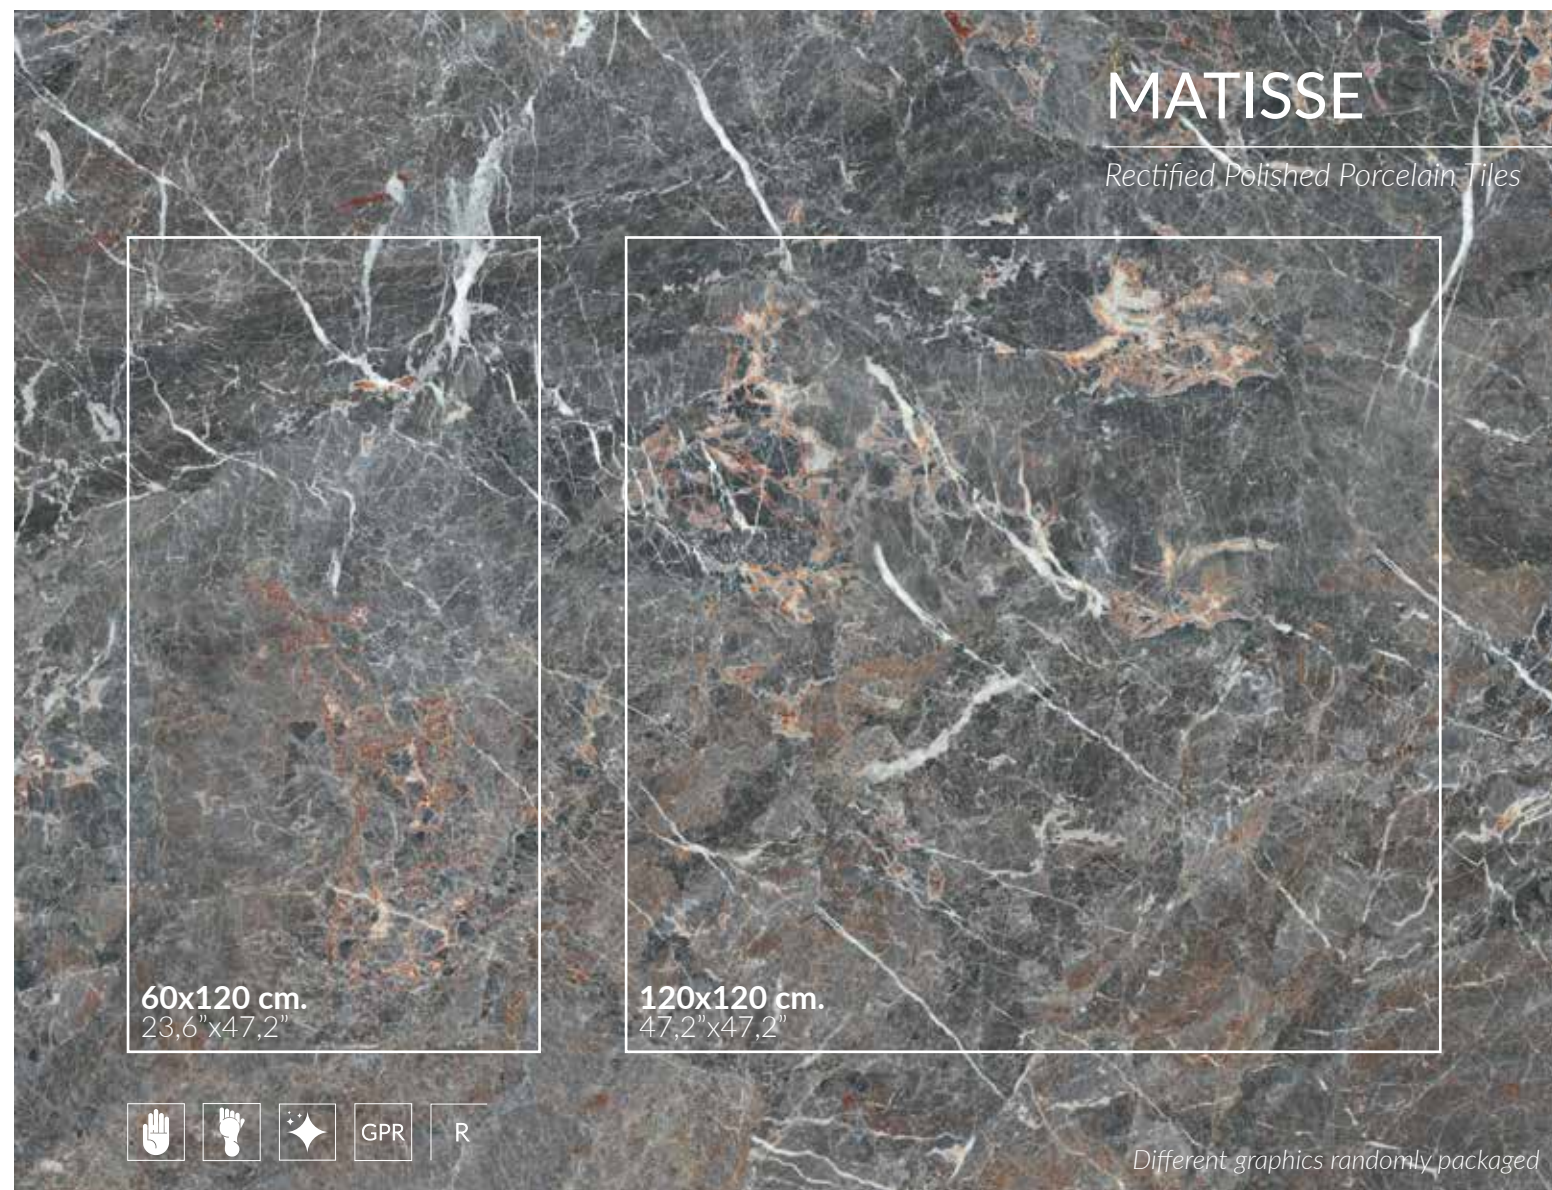

Hadar 60x120cm_23,6"x47,2"

Cobalto

Ocean

Turquesa

Red

Special Pieces

Net 7x7 cm.

Net 5x5 cm.