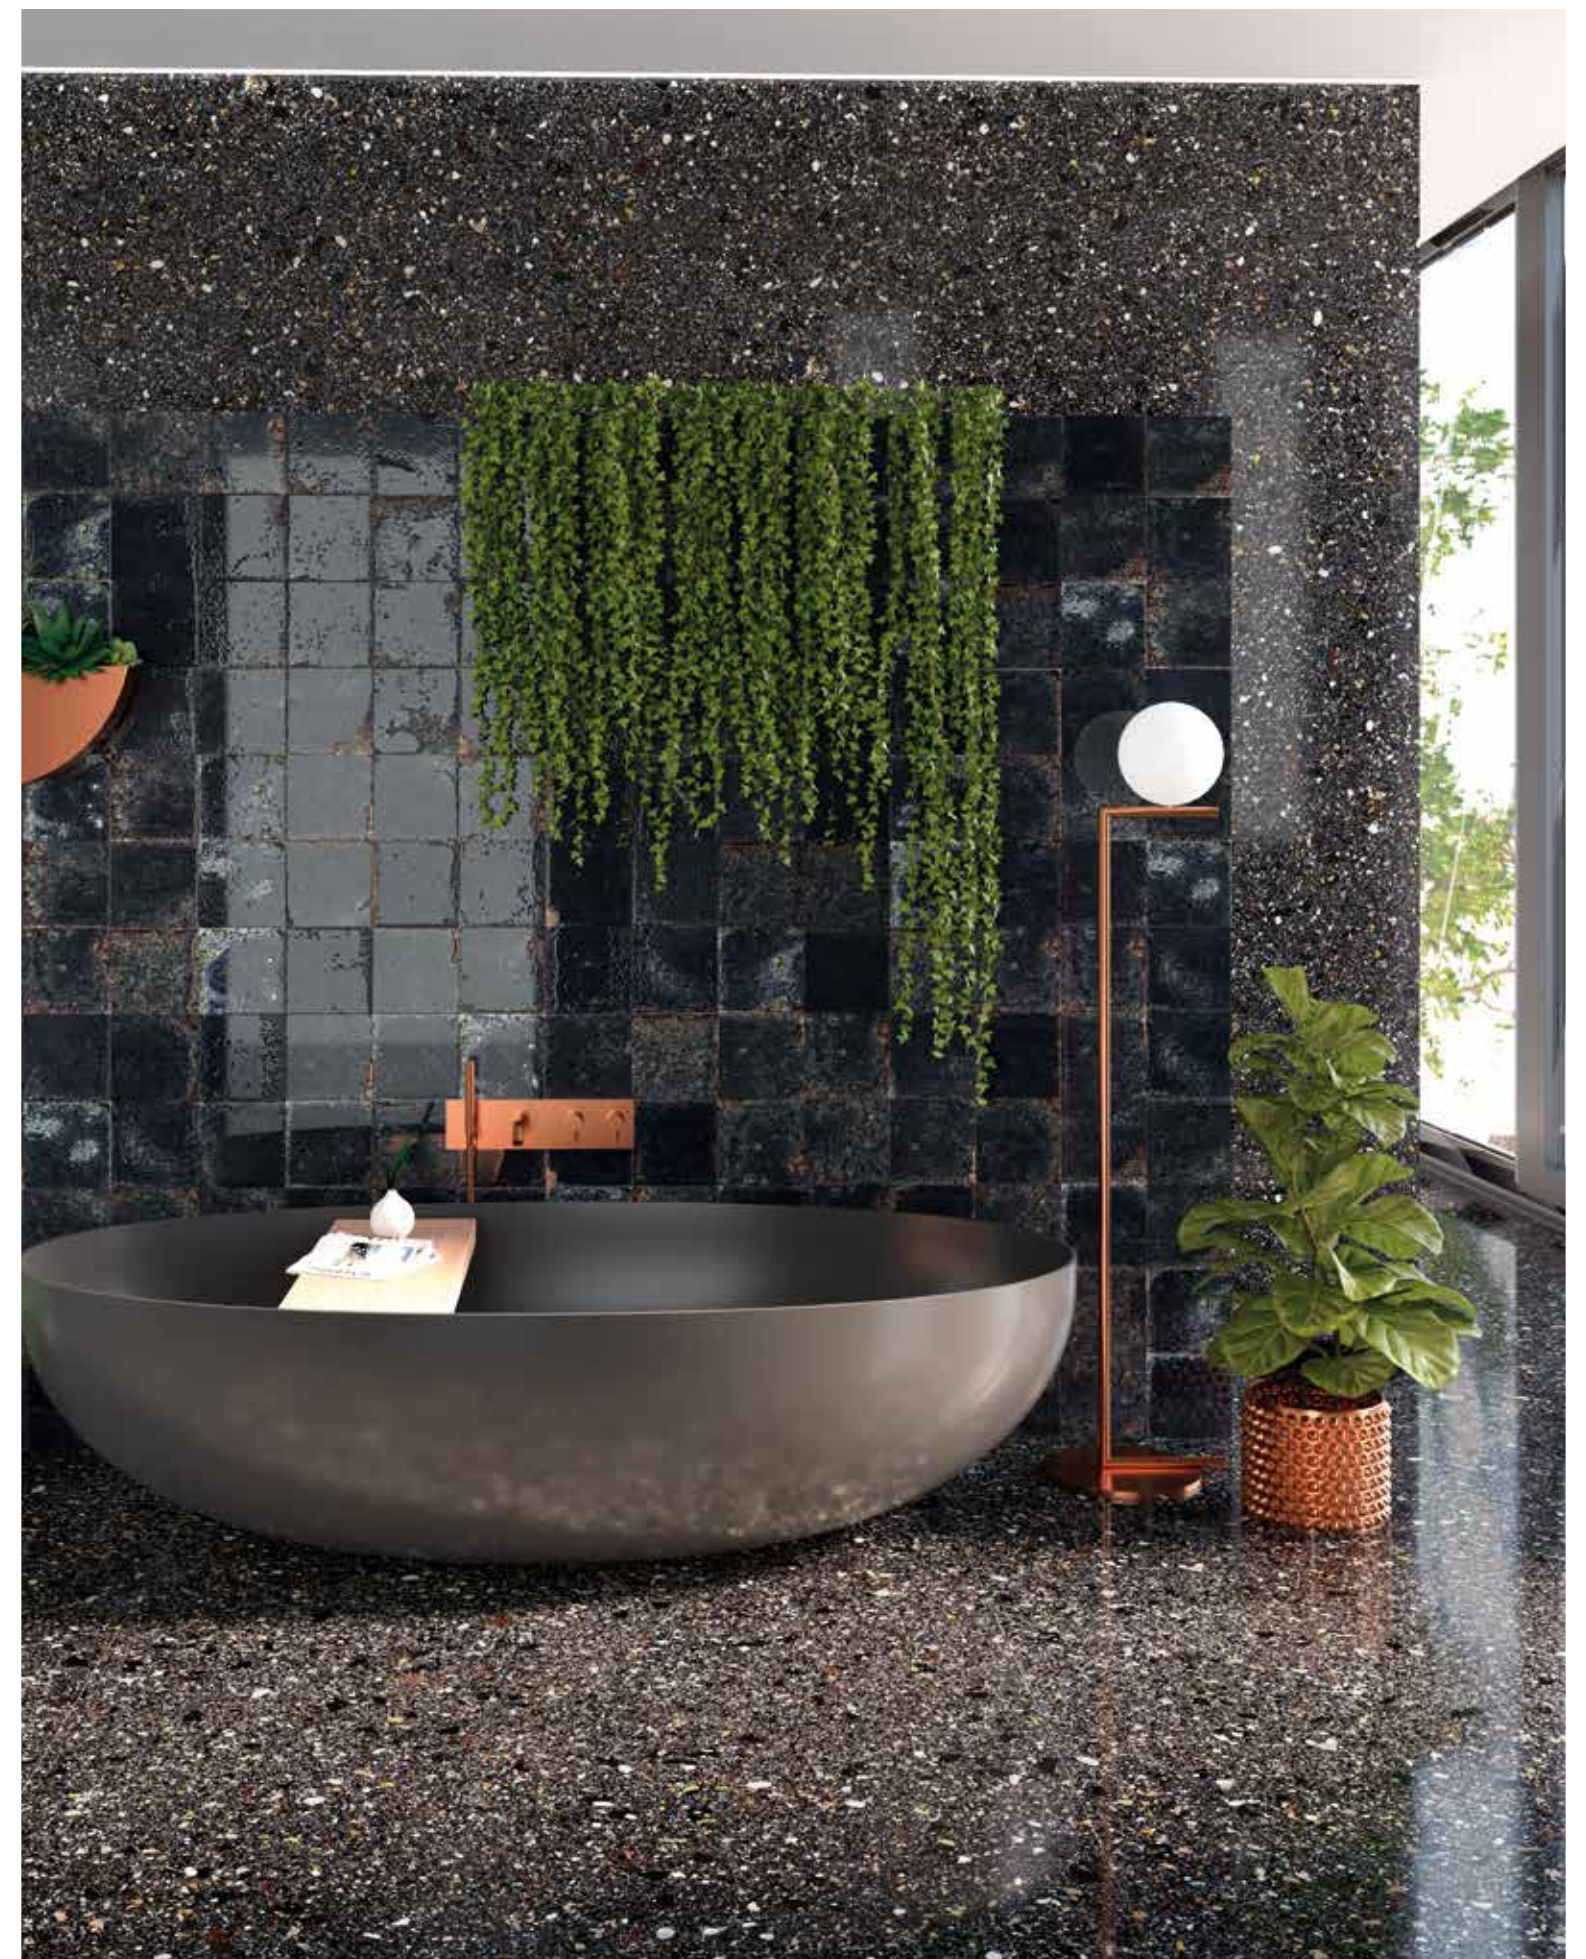

Natur 60x120cm_23,6"x47,2" & Carmen Black 15x15cm_5,9"x5,9"

White

Pearl

Blue

Pink

Special Pieces

Net 7x7 cm.

Net 5x5 cm.