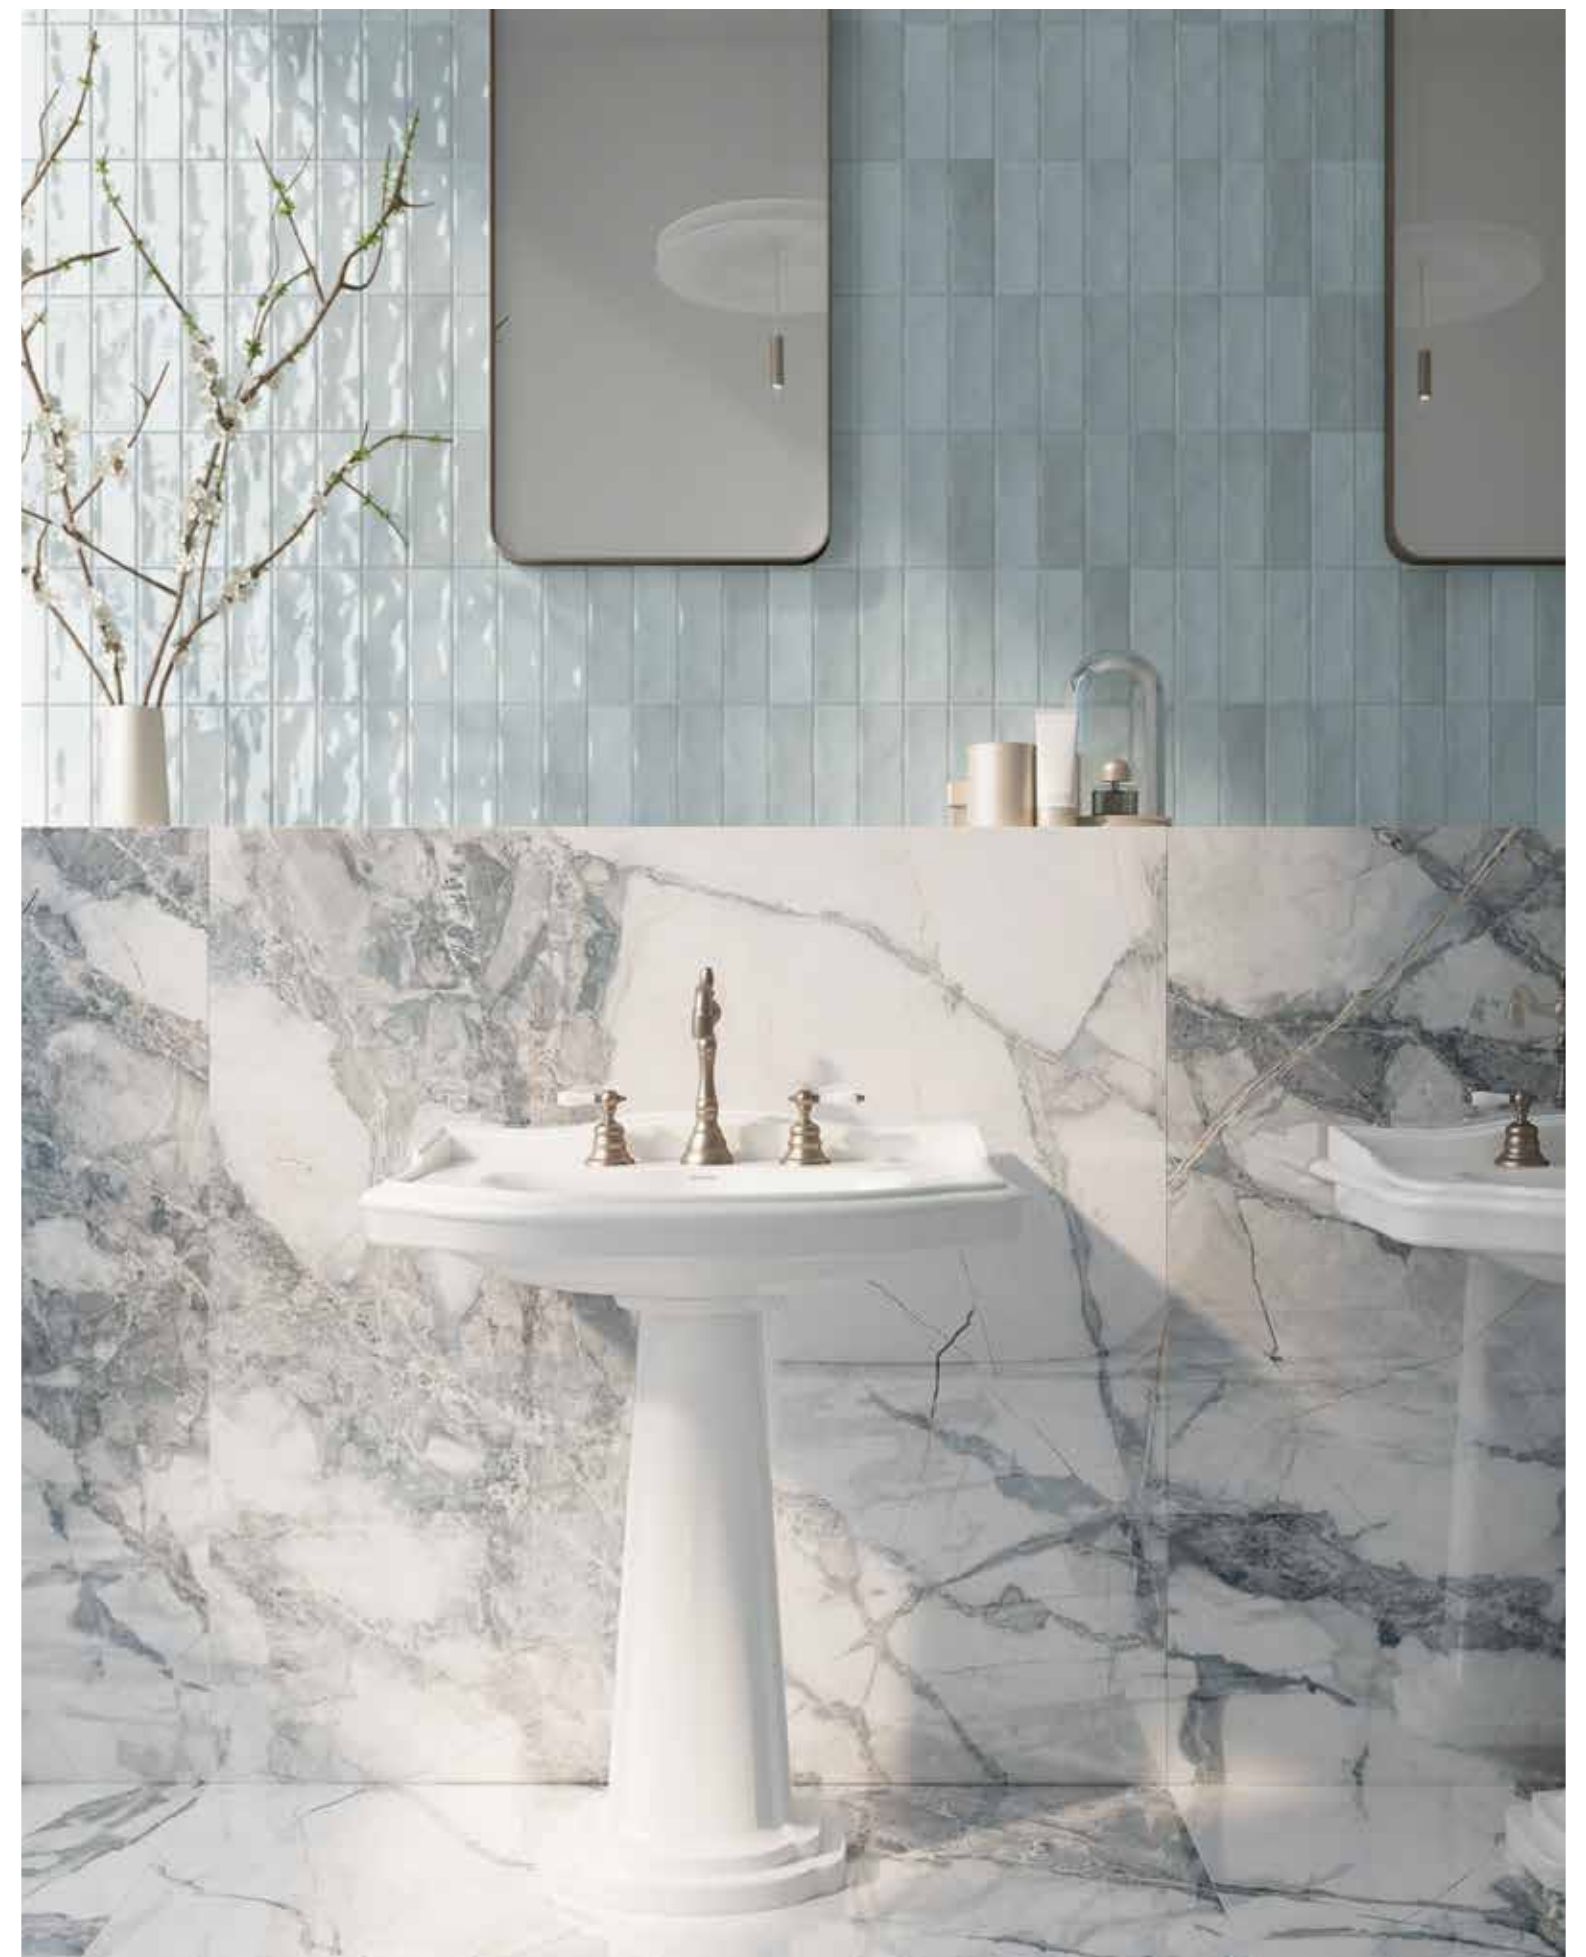

Giotto Blue 60x120cm_23,6"x47,2" & Nolita Cielo 6,5x20cm_2,6"x7,9"