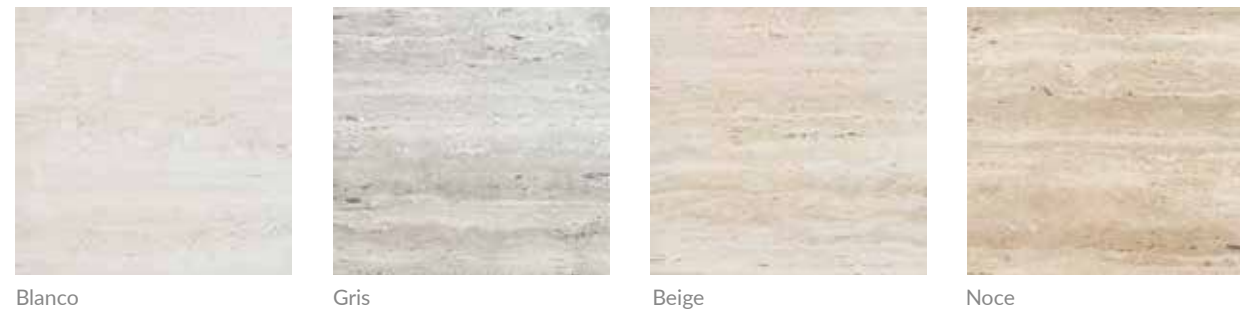

Blanco

Gris

Beige

Noce

_Also Available in 60x60 cm, 45x90 cm, 60x90 cm, 90x90 cm & 60x120 cm._20mm Thickness

Available Sizes	Pz/bx	Sqm/bx	Kg/bx	Bx/Pallet	Sqm/Pallet	Kg/Pallet	Thickness
60x60 cm_23,6"x23,6"	4pz	1,44	31,00	36bx	51,84	1.139	RT
60x120 cm_23,6"x47,2"	2pz	1,44	37,05	32bx	46,08	1.185	RT