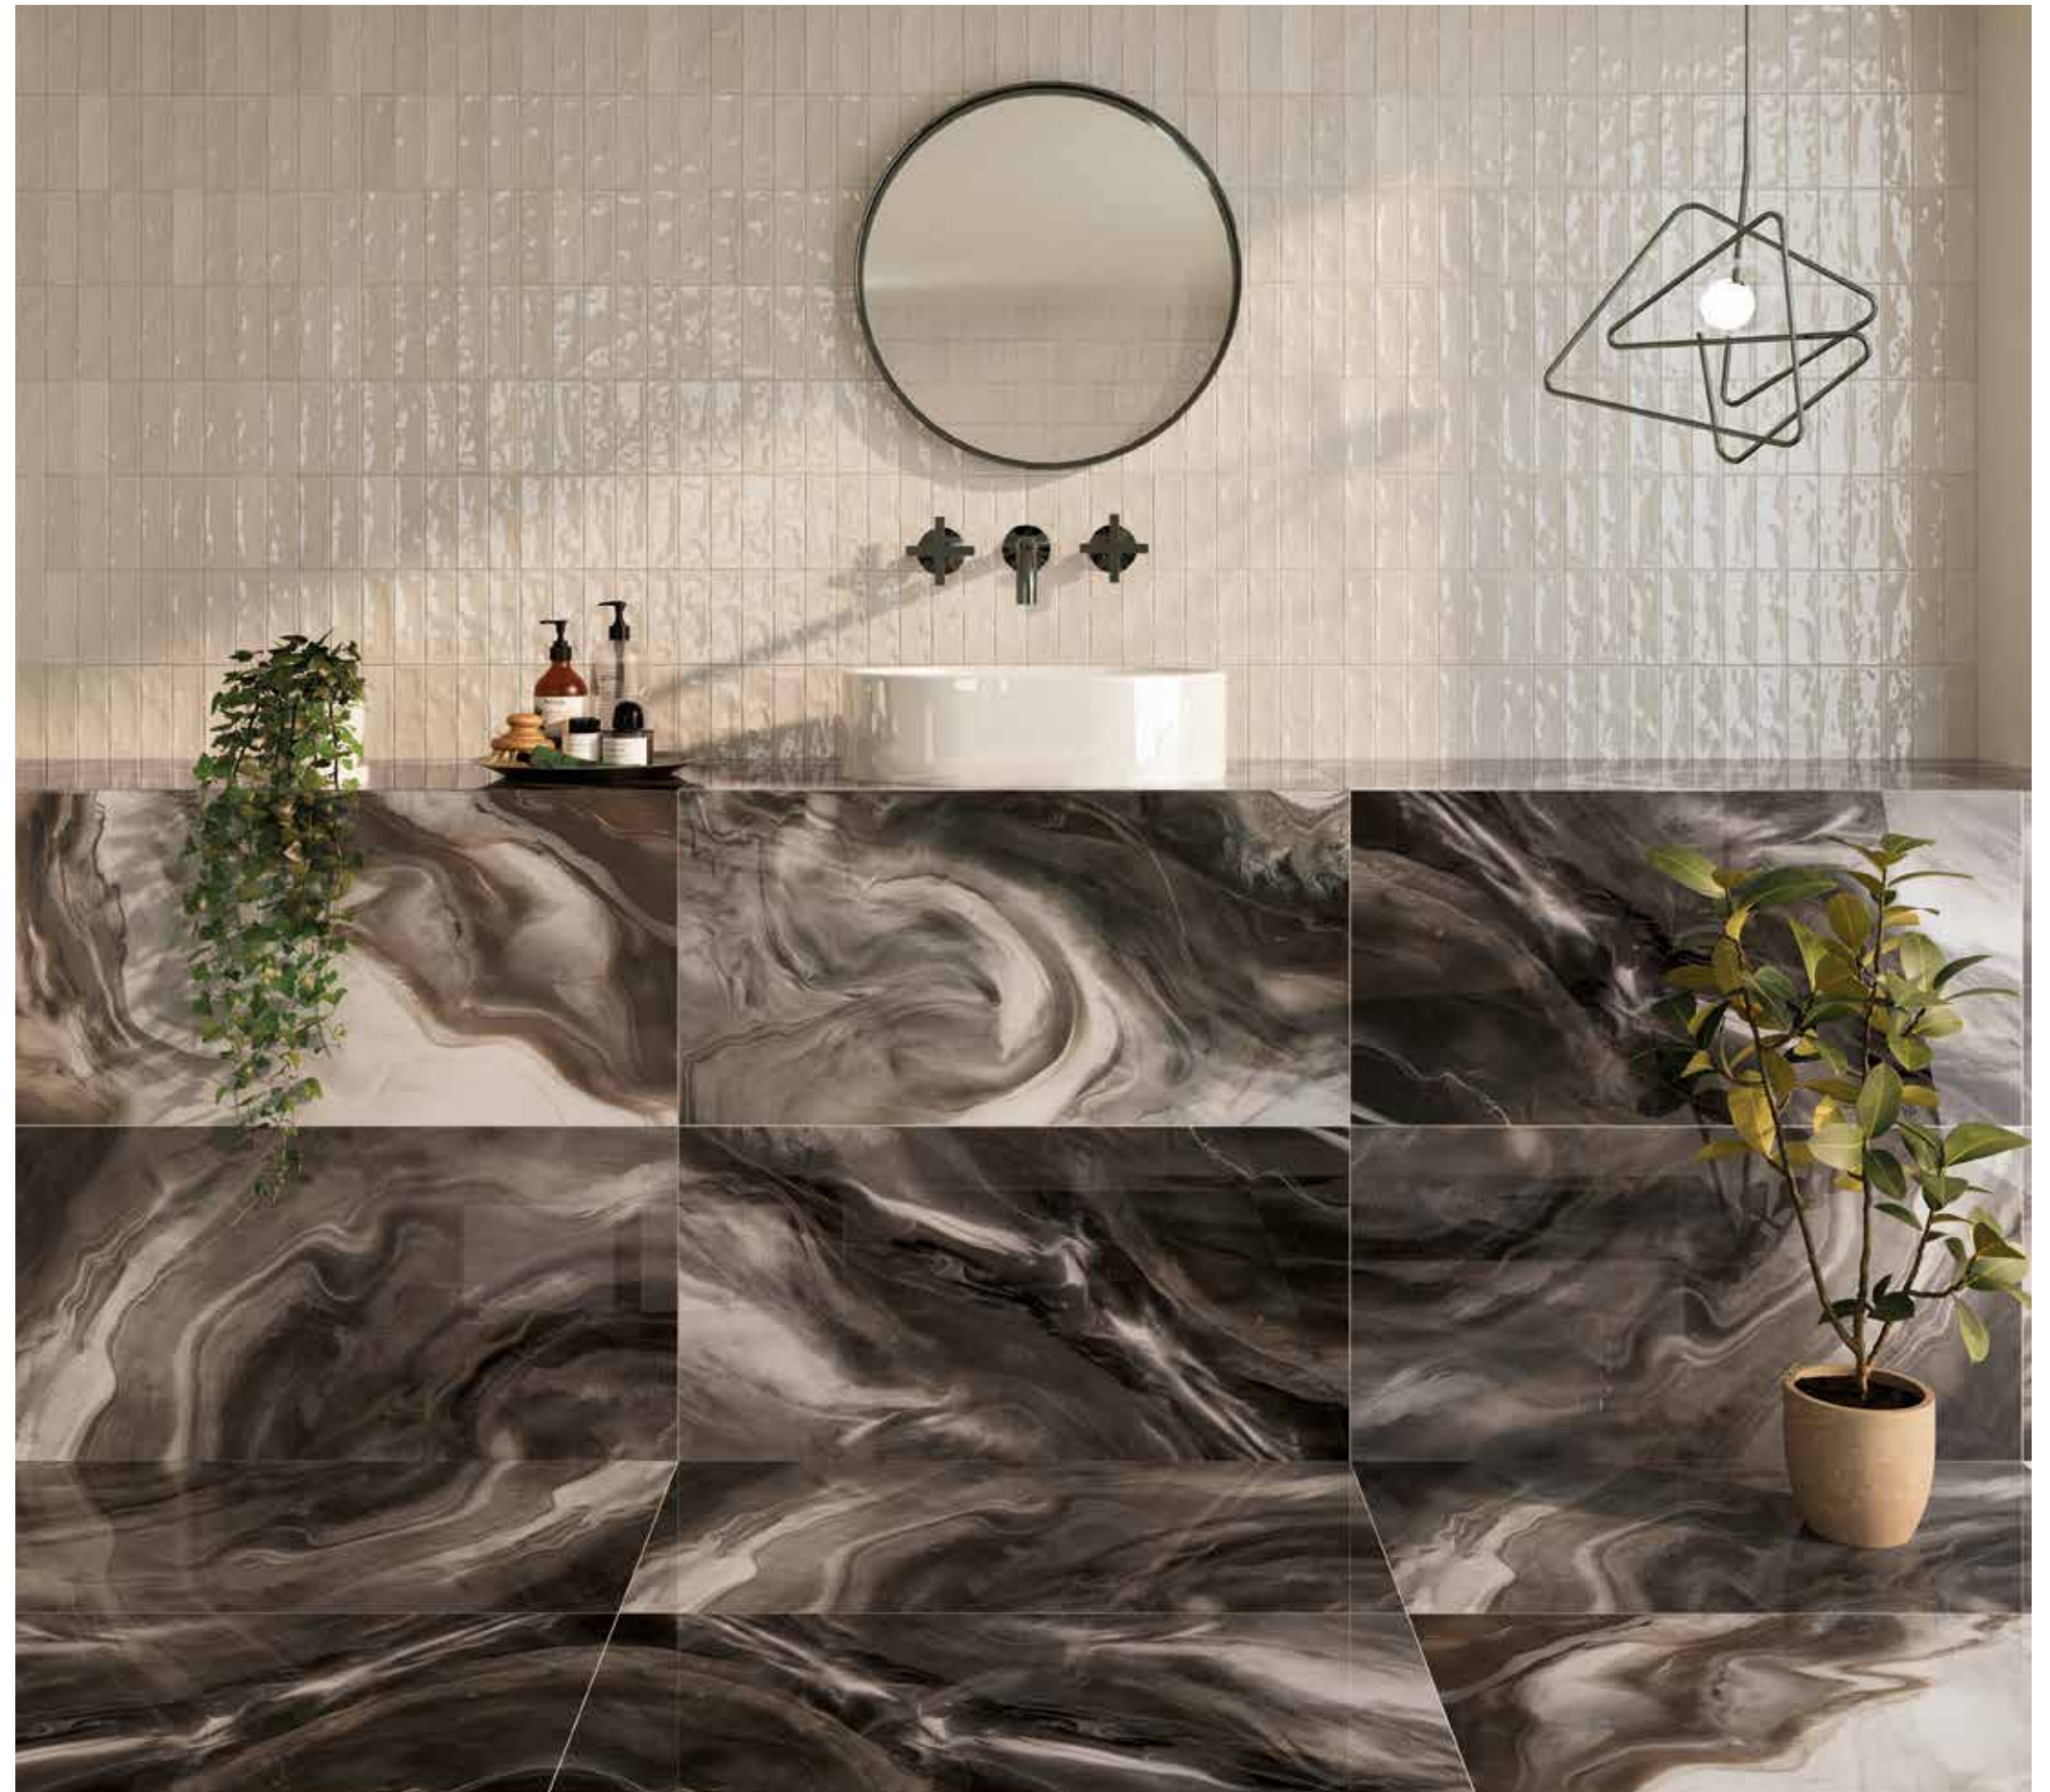

Watercolor Grey 60x120cm_23,6"x47,2" & Nolita Gris 6,5x20cm_2,6"x7,9"