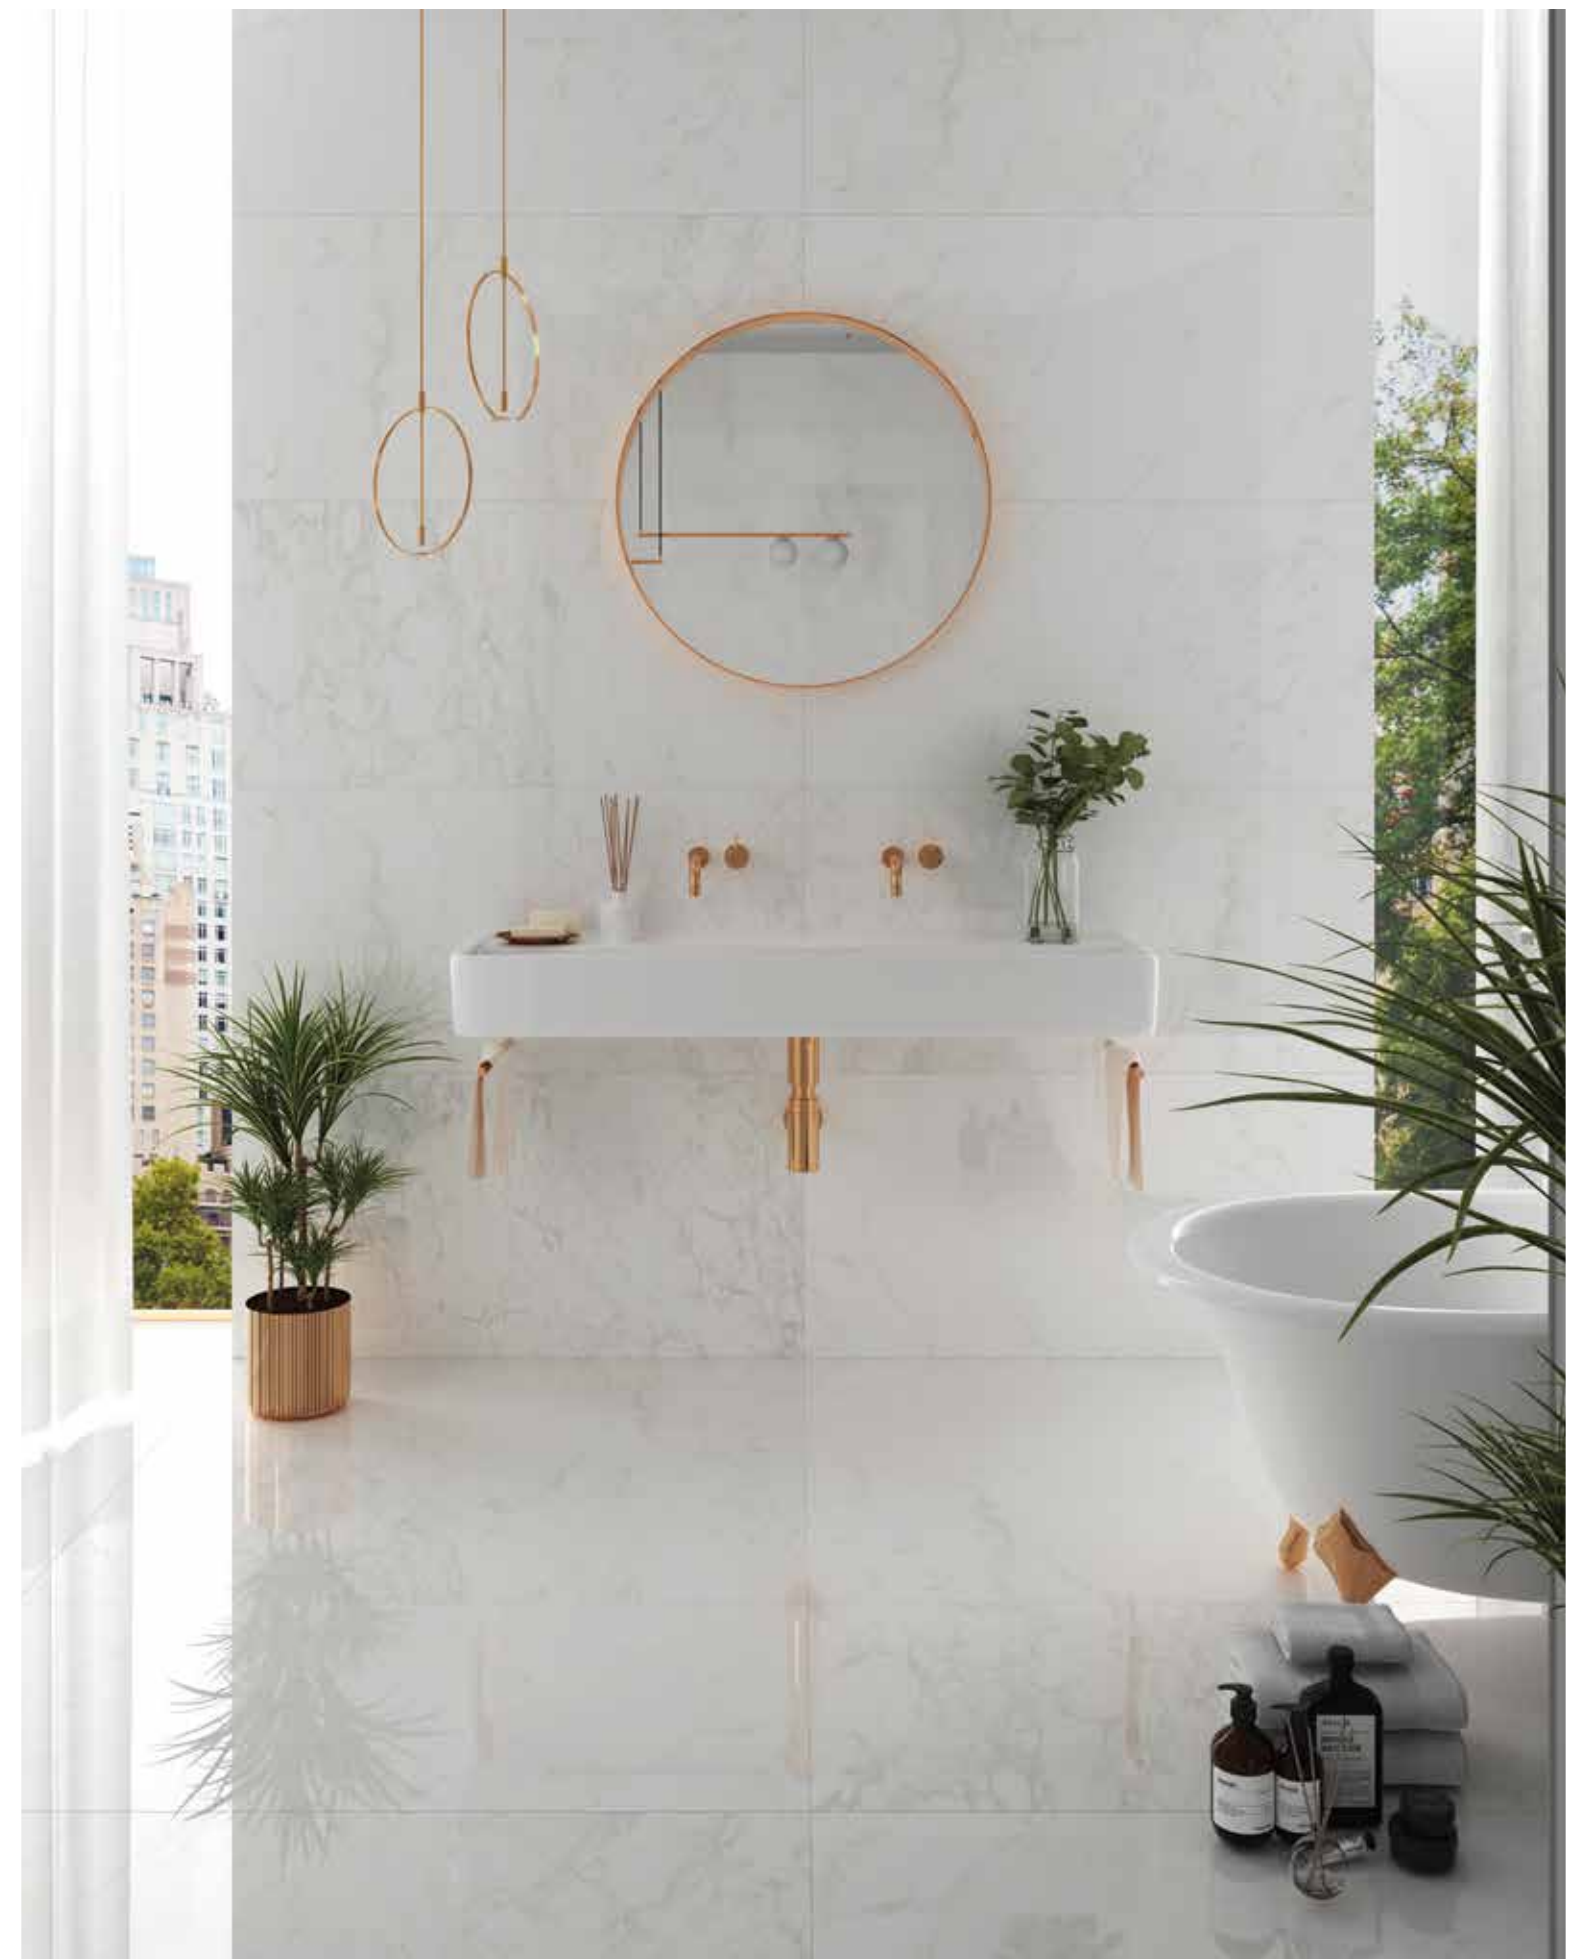

Picasso 60x120cm_ 23,6"x47,2"