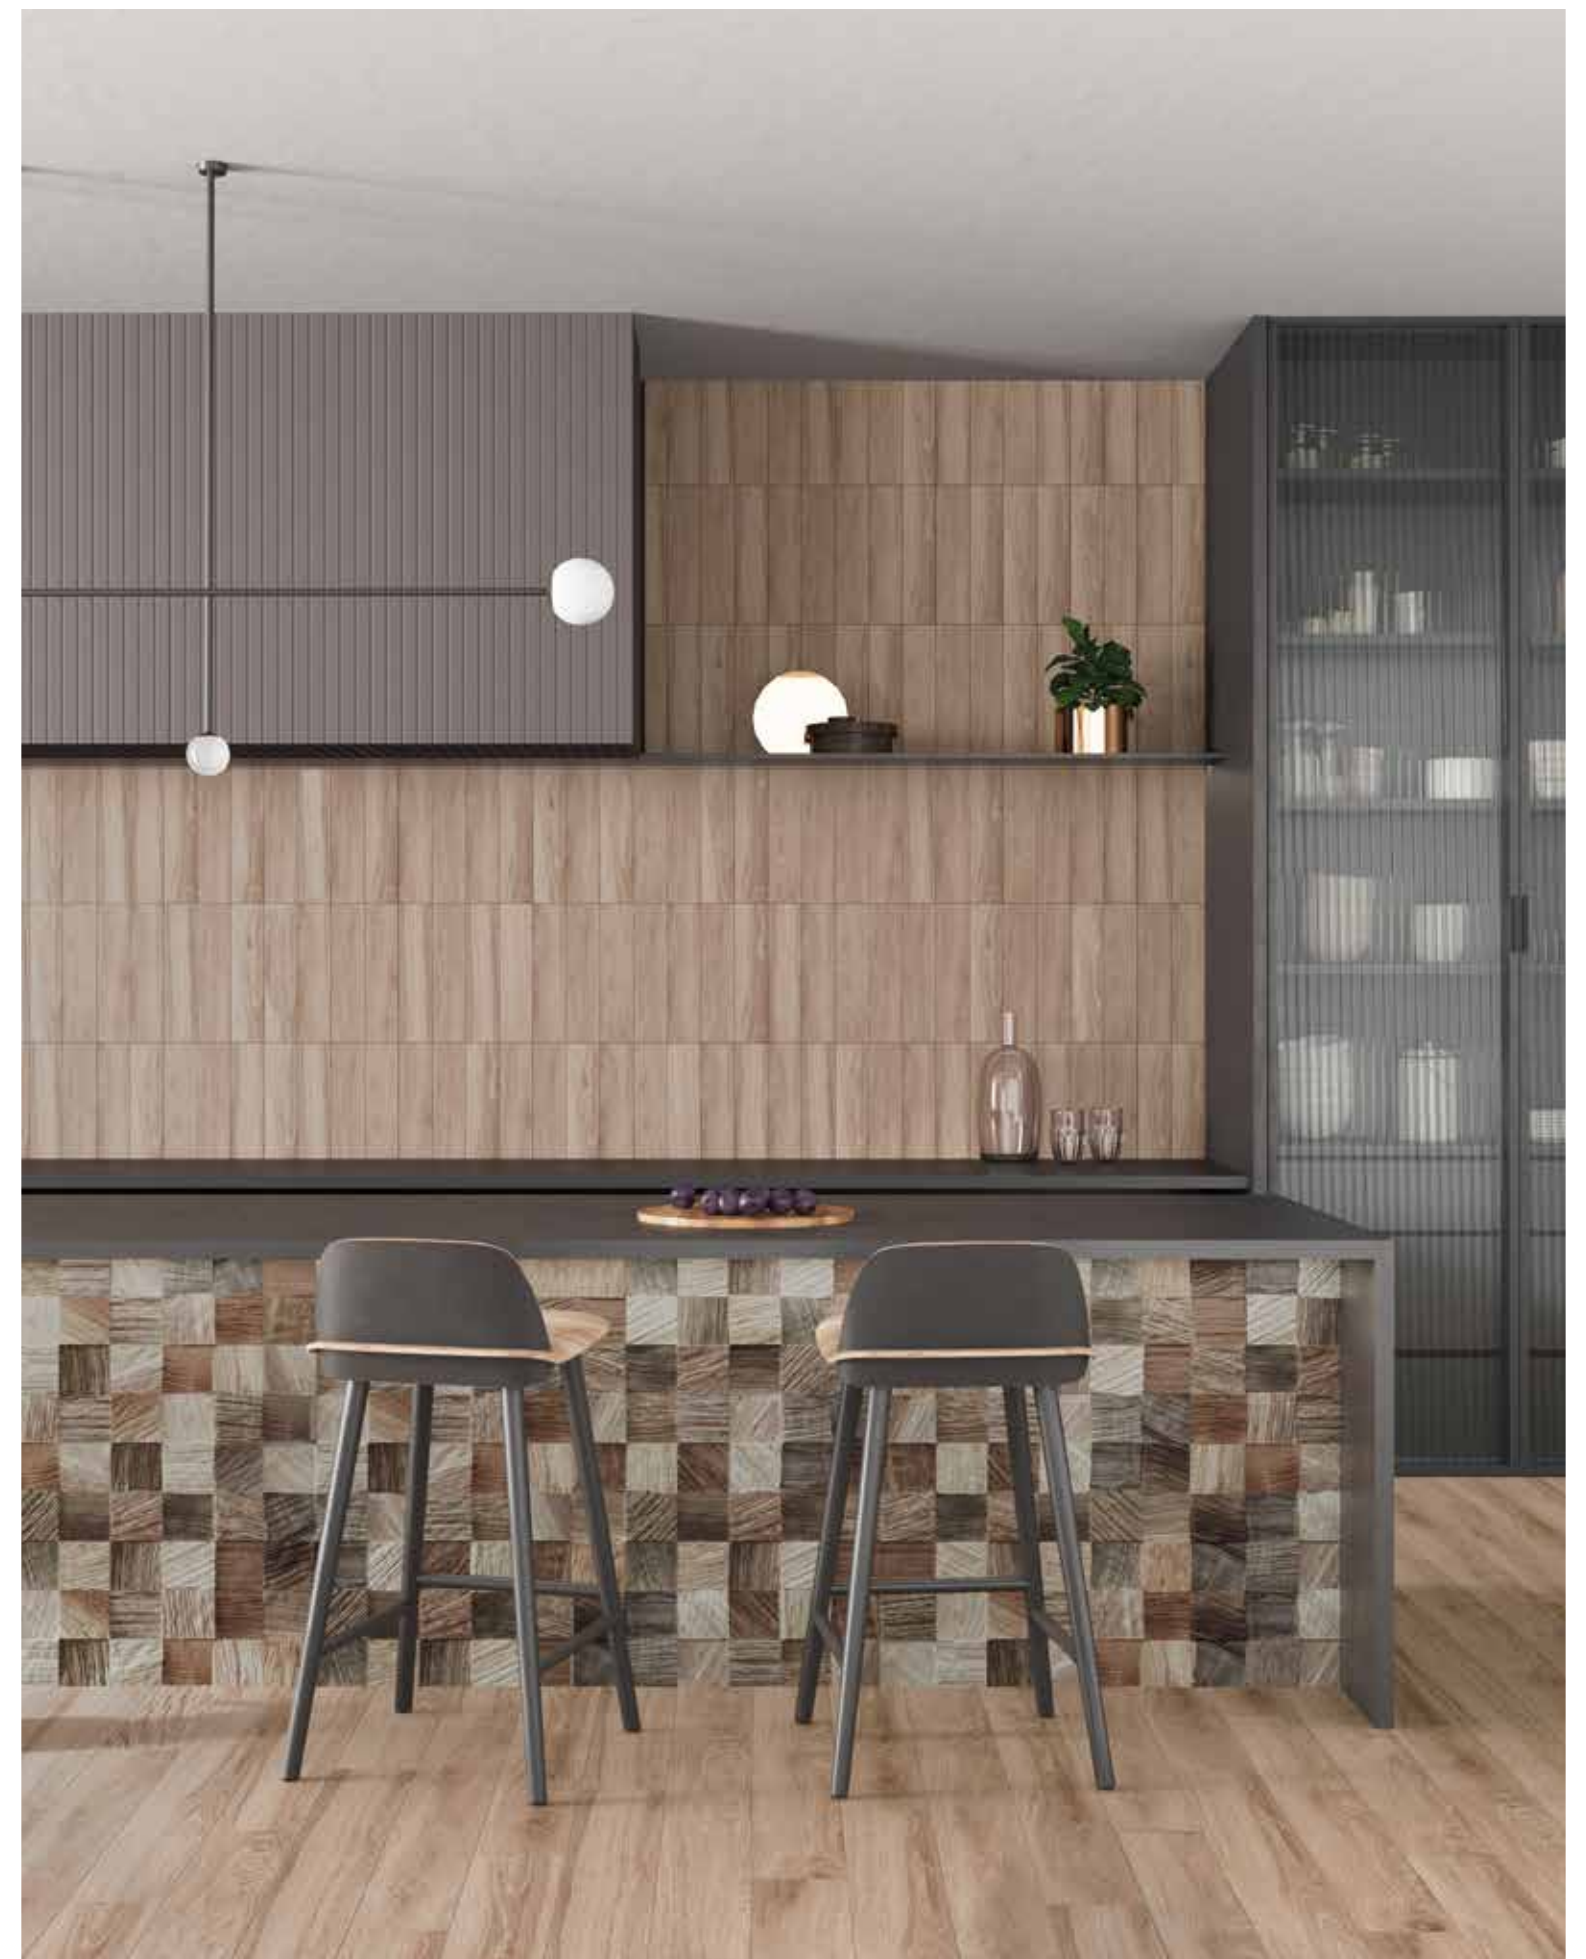

Orinoco Haya 8x44,2cm_3,1"x17,4", Taisha Haya 16,3x51,7cm_6,4"x20,4" & Orinoco Haya 12,5x100cm_4,9"x39,4"