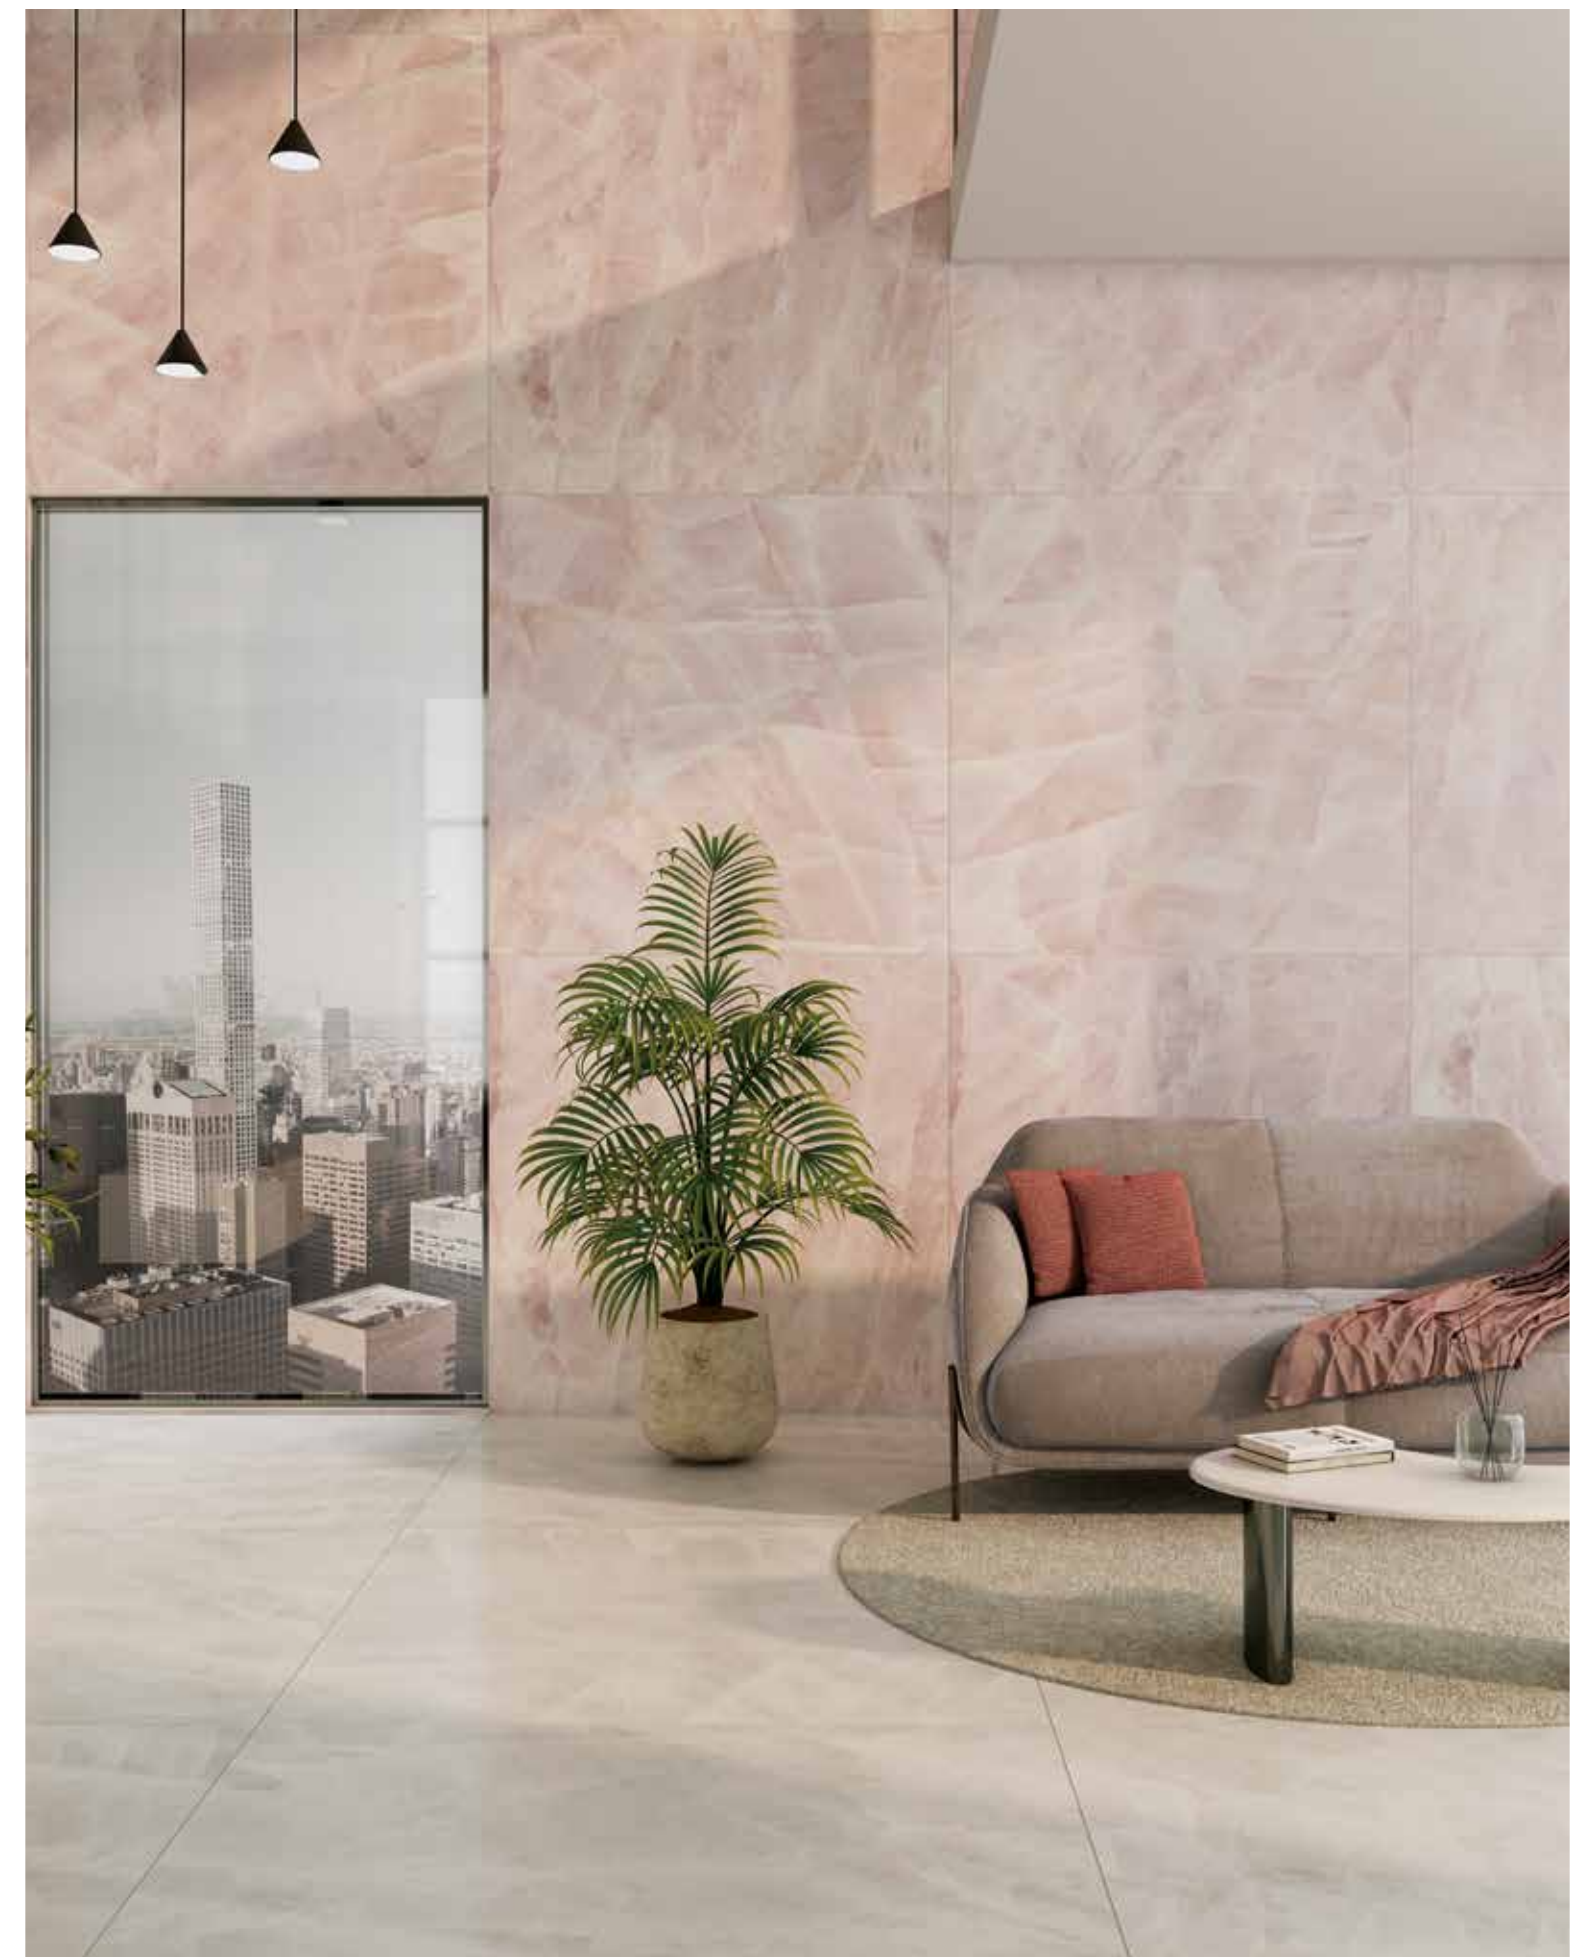

Palace Pink & Palace White 120x120cm_47,2"x47,2"