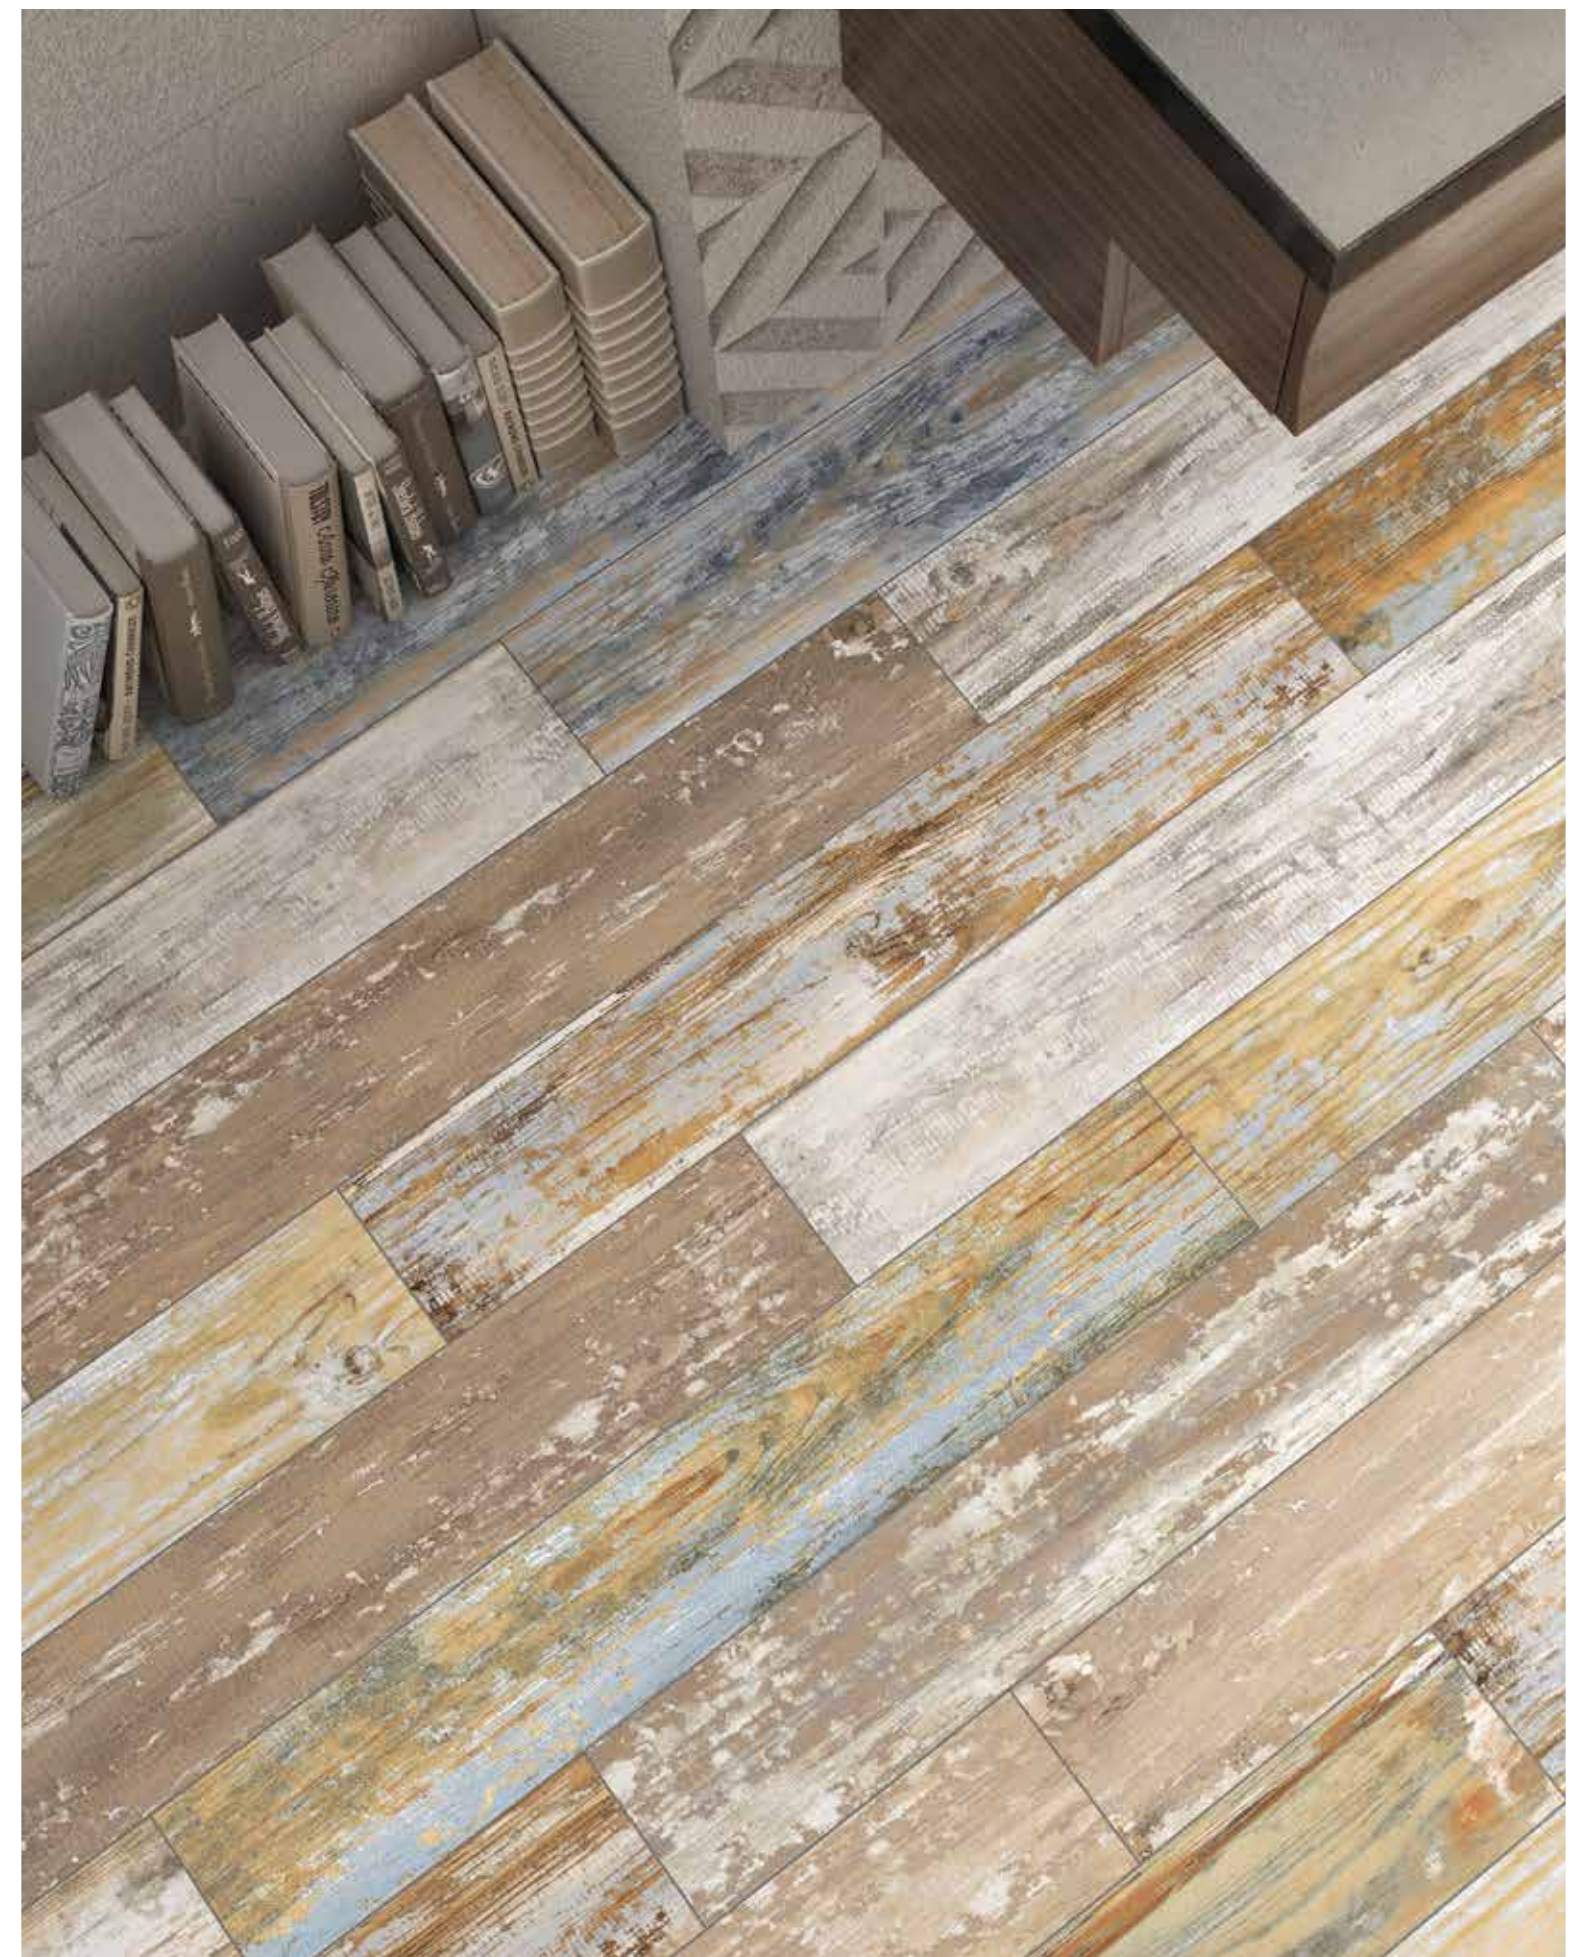

Revival Colors 15x90cm_5,9"x35,4"

Available Sizes	Pz/bx	Sqm/bx	Kg/bx	Bx/Pallet	Sqm/Pallet	Kg/Pallet	Thickness
15x90 cm_5,9"x35,4"	8pz	1,08	22,80	50bx	64,80	1.397	RT