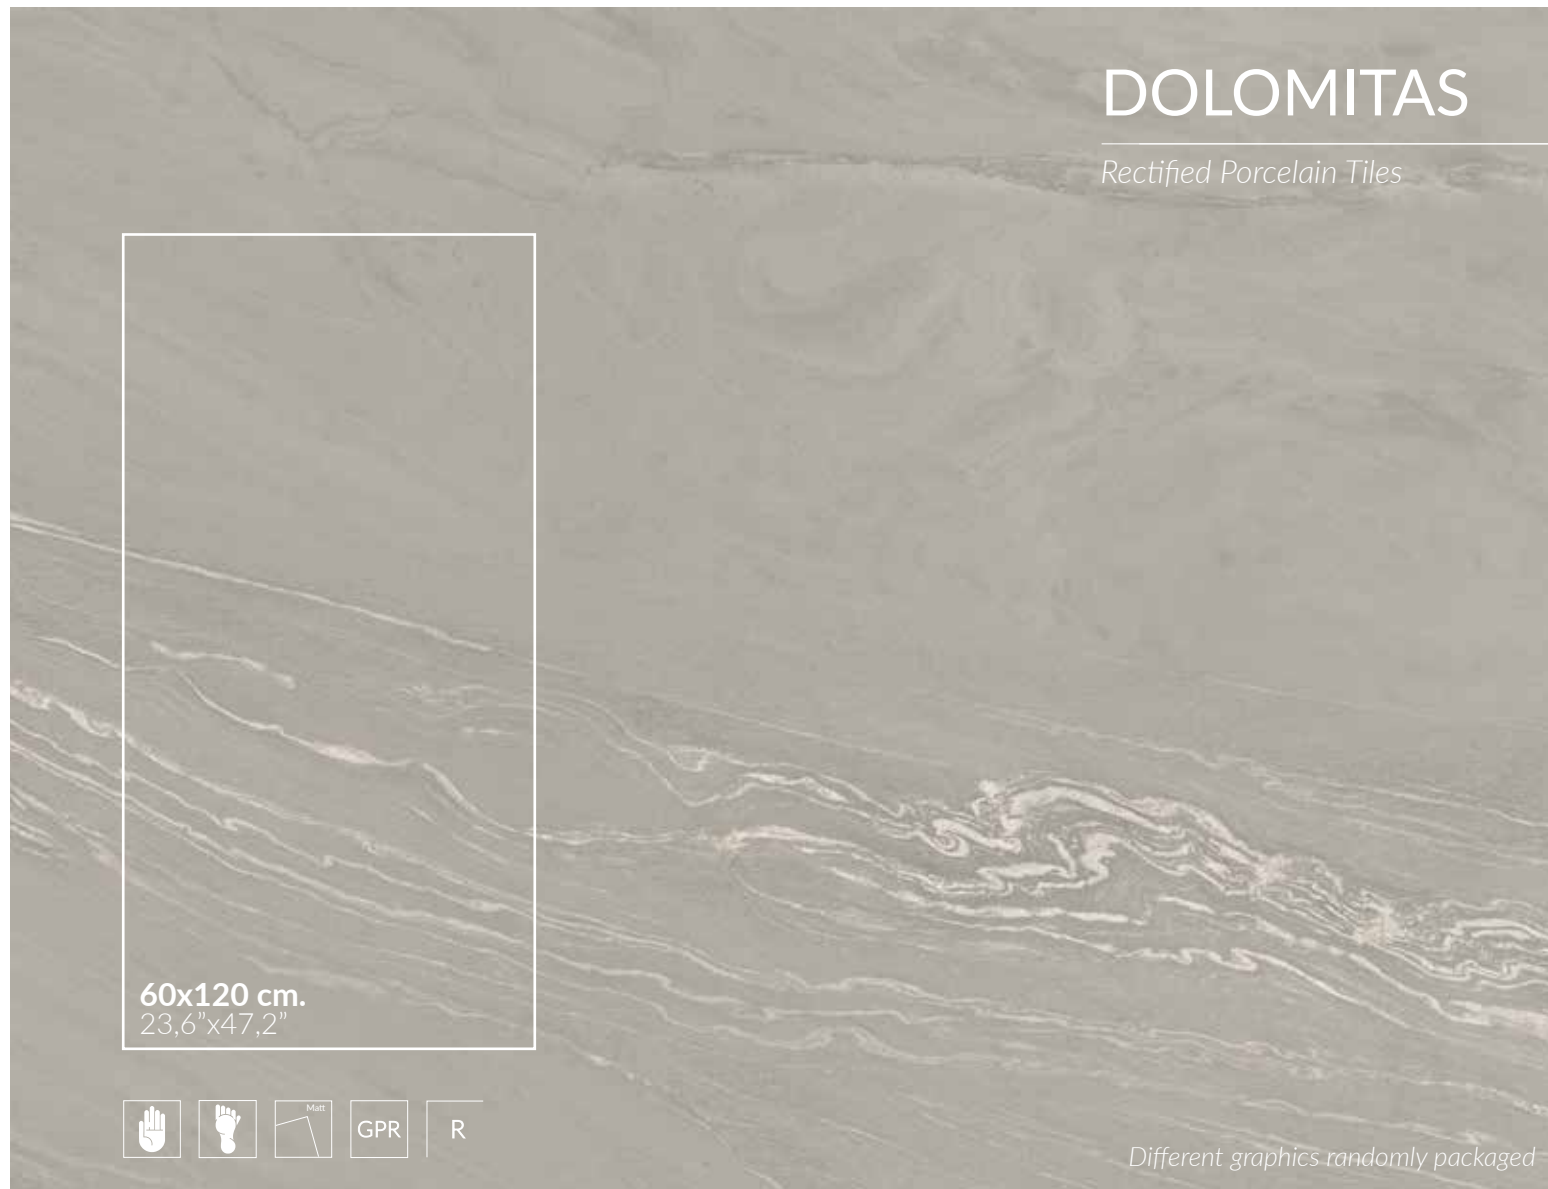

Calacatta White 15x90cm_5,9"x35,4"

CALACATTA

Rectified Porcelain Tiles & Porcelain Tiles

Marquina Gold 8x40cm_3,1"x15,7"

Calacatta Gold Hex 19,8x22,8cm_7,7"x8,9"

Marquina Gold 8x33cm_3,1"x13"

Ice

Grey