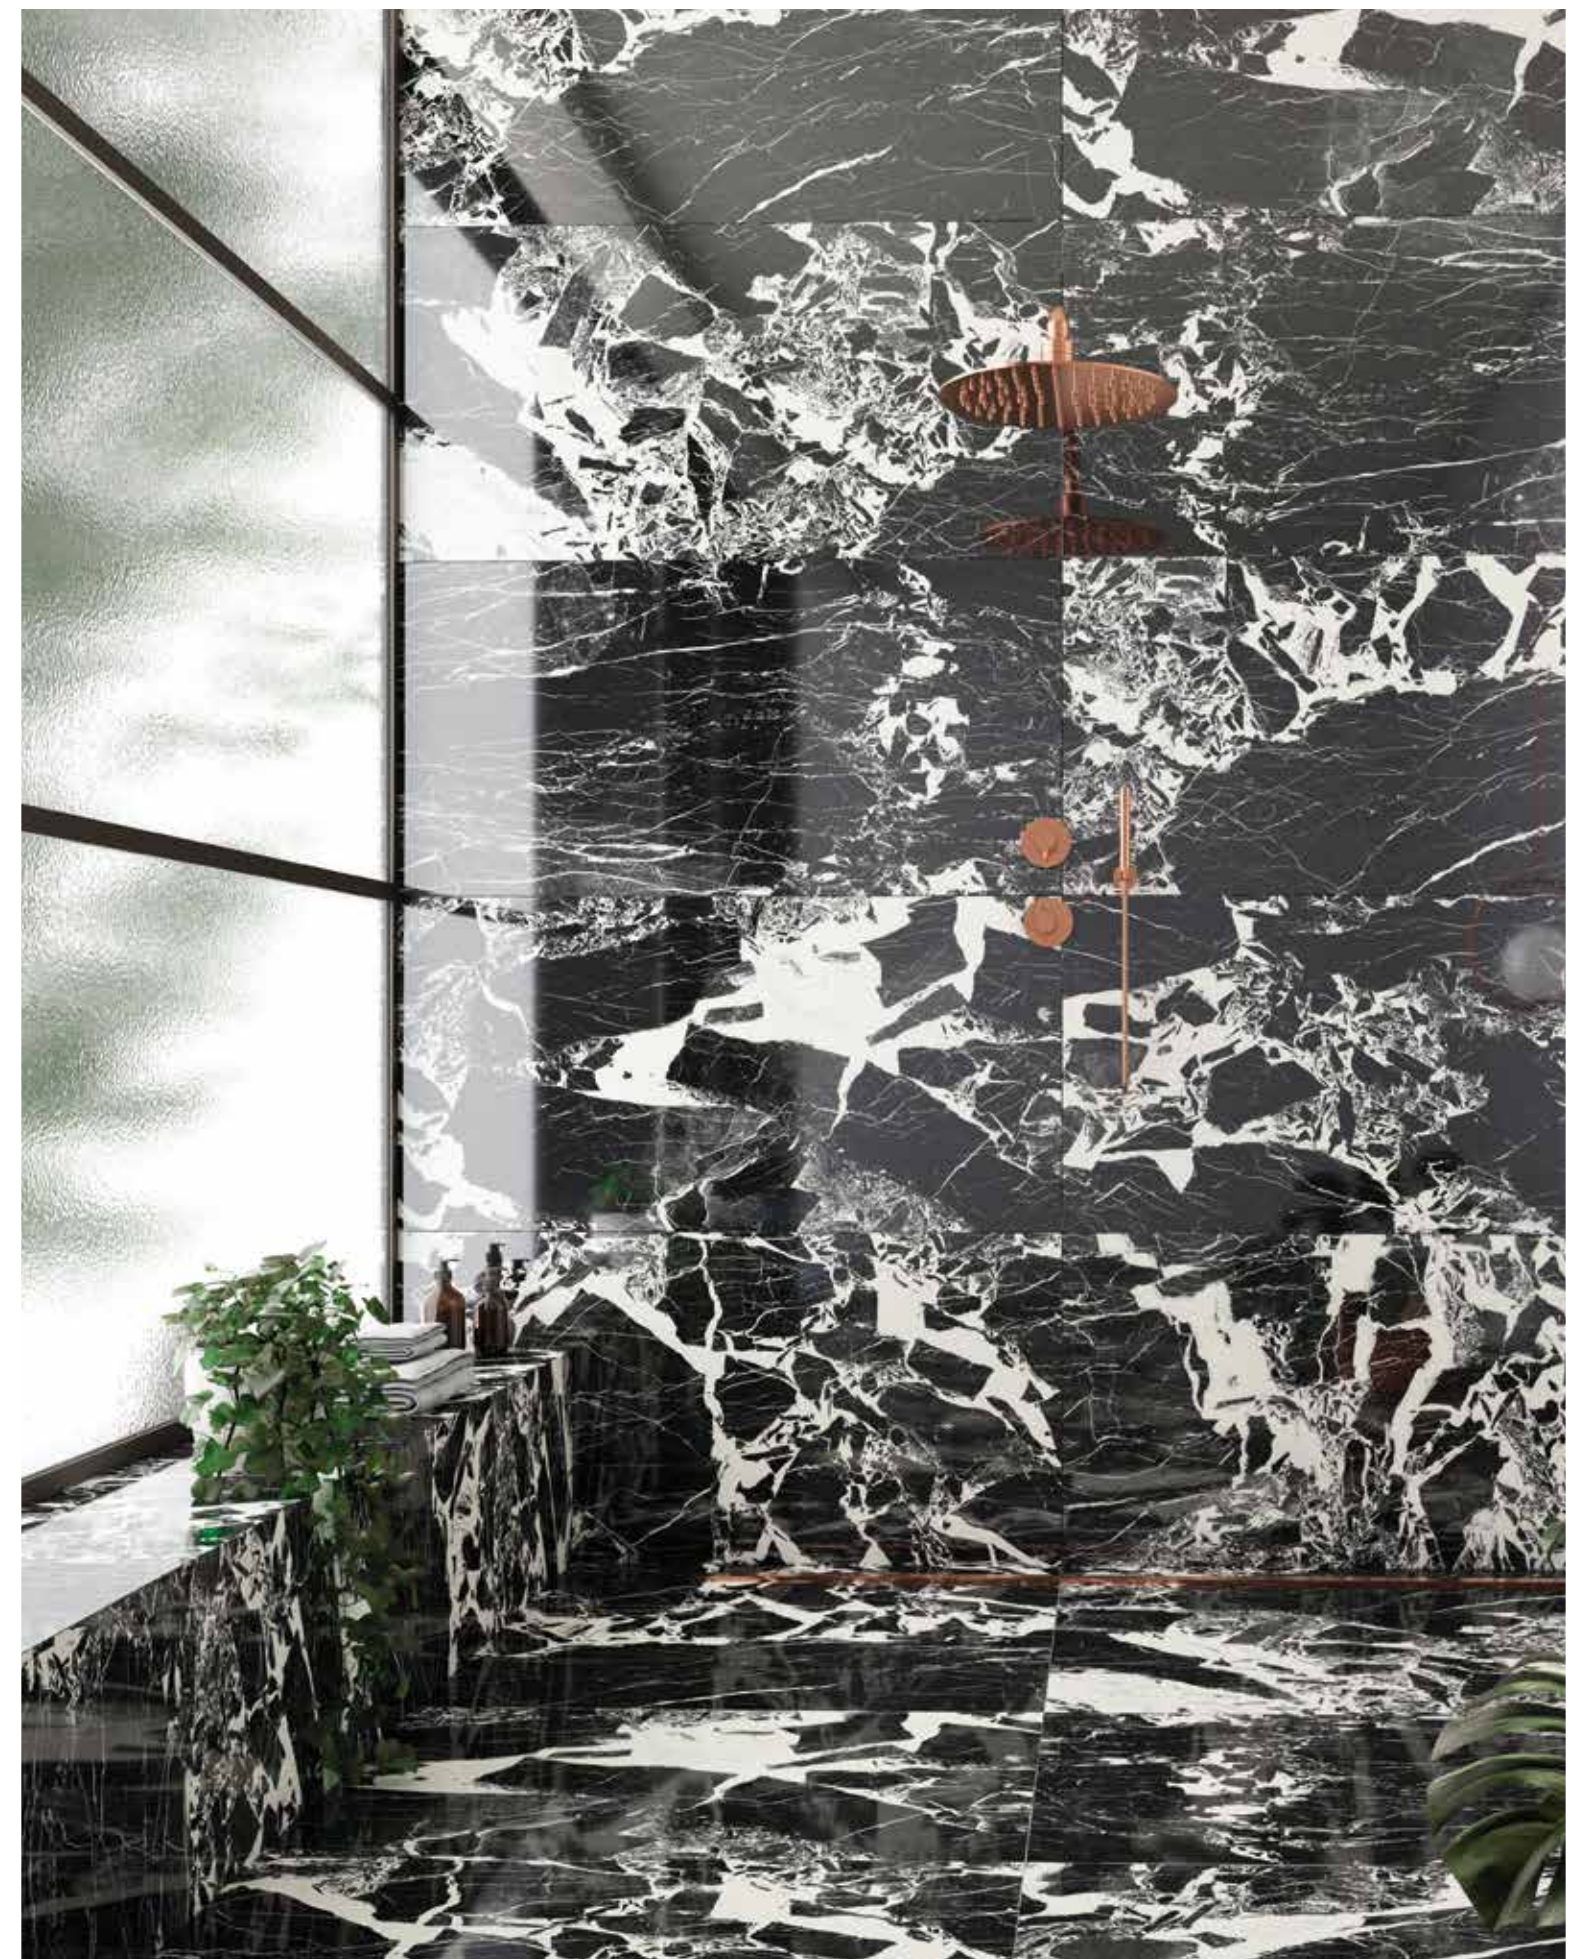

Special Pieces

Net 7x7 cm.

Net 5x5 cm.

5x60 cm.

Available Sizes	Pz/bx	Sqm/bx	Kg/bx	Bx/Pallet	Sqm/Pallet	Kg/Pallet	Thickness
60x120 cm_ 23,6"x47,2"	2pz	1,44	37,05	32bx	46,08	1.185	RT
120x120 cm_ 47,2"x47,2"	1pz	1,44	39,10	36bx	51,84	1.407	RT
Net 30x30 cm_ 11,8"x11,8"	11pz	1,00	23,12	42bx	42,00	990	RT
5x60 cm_ 1,9"x23,6"	24pz	0,72	18,21	64bx	46,08	1.160	RT