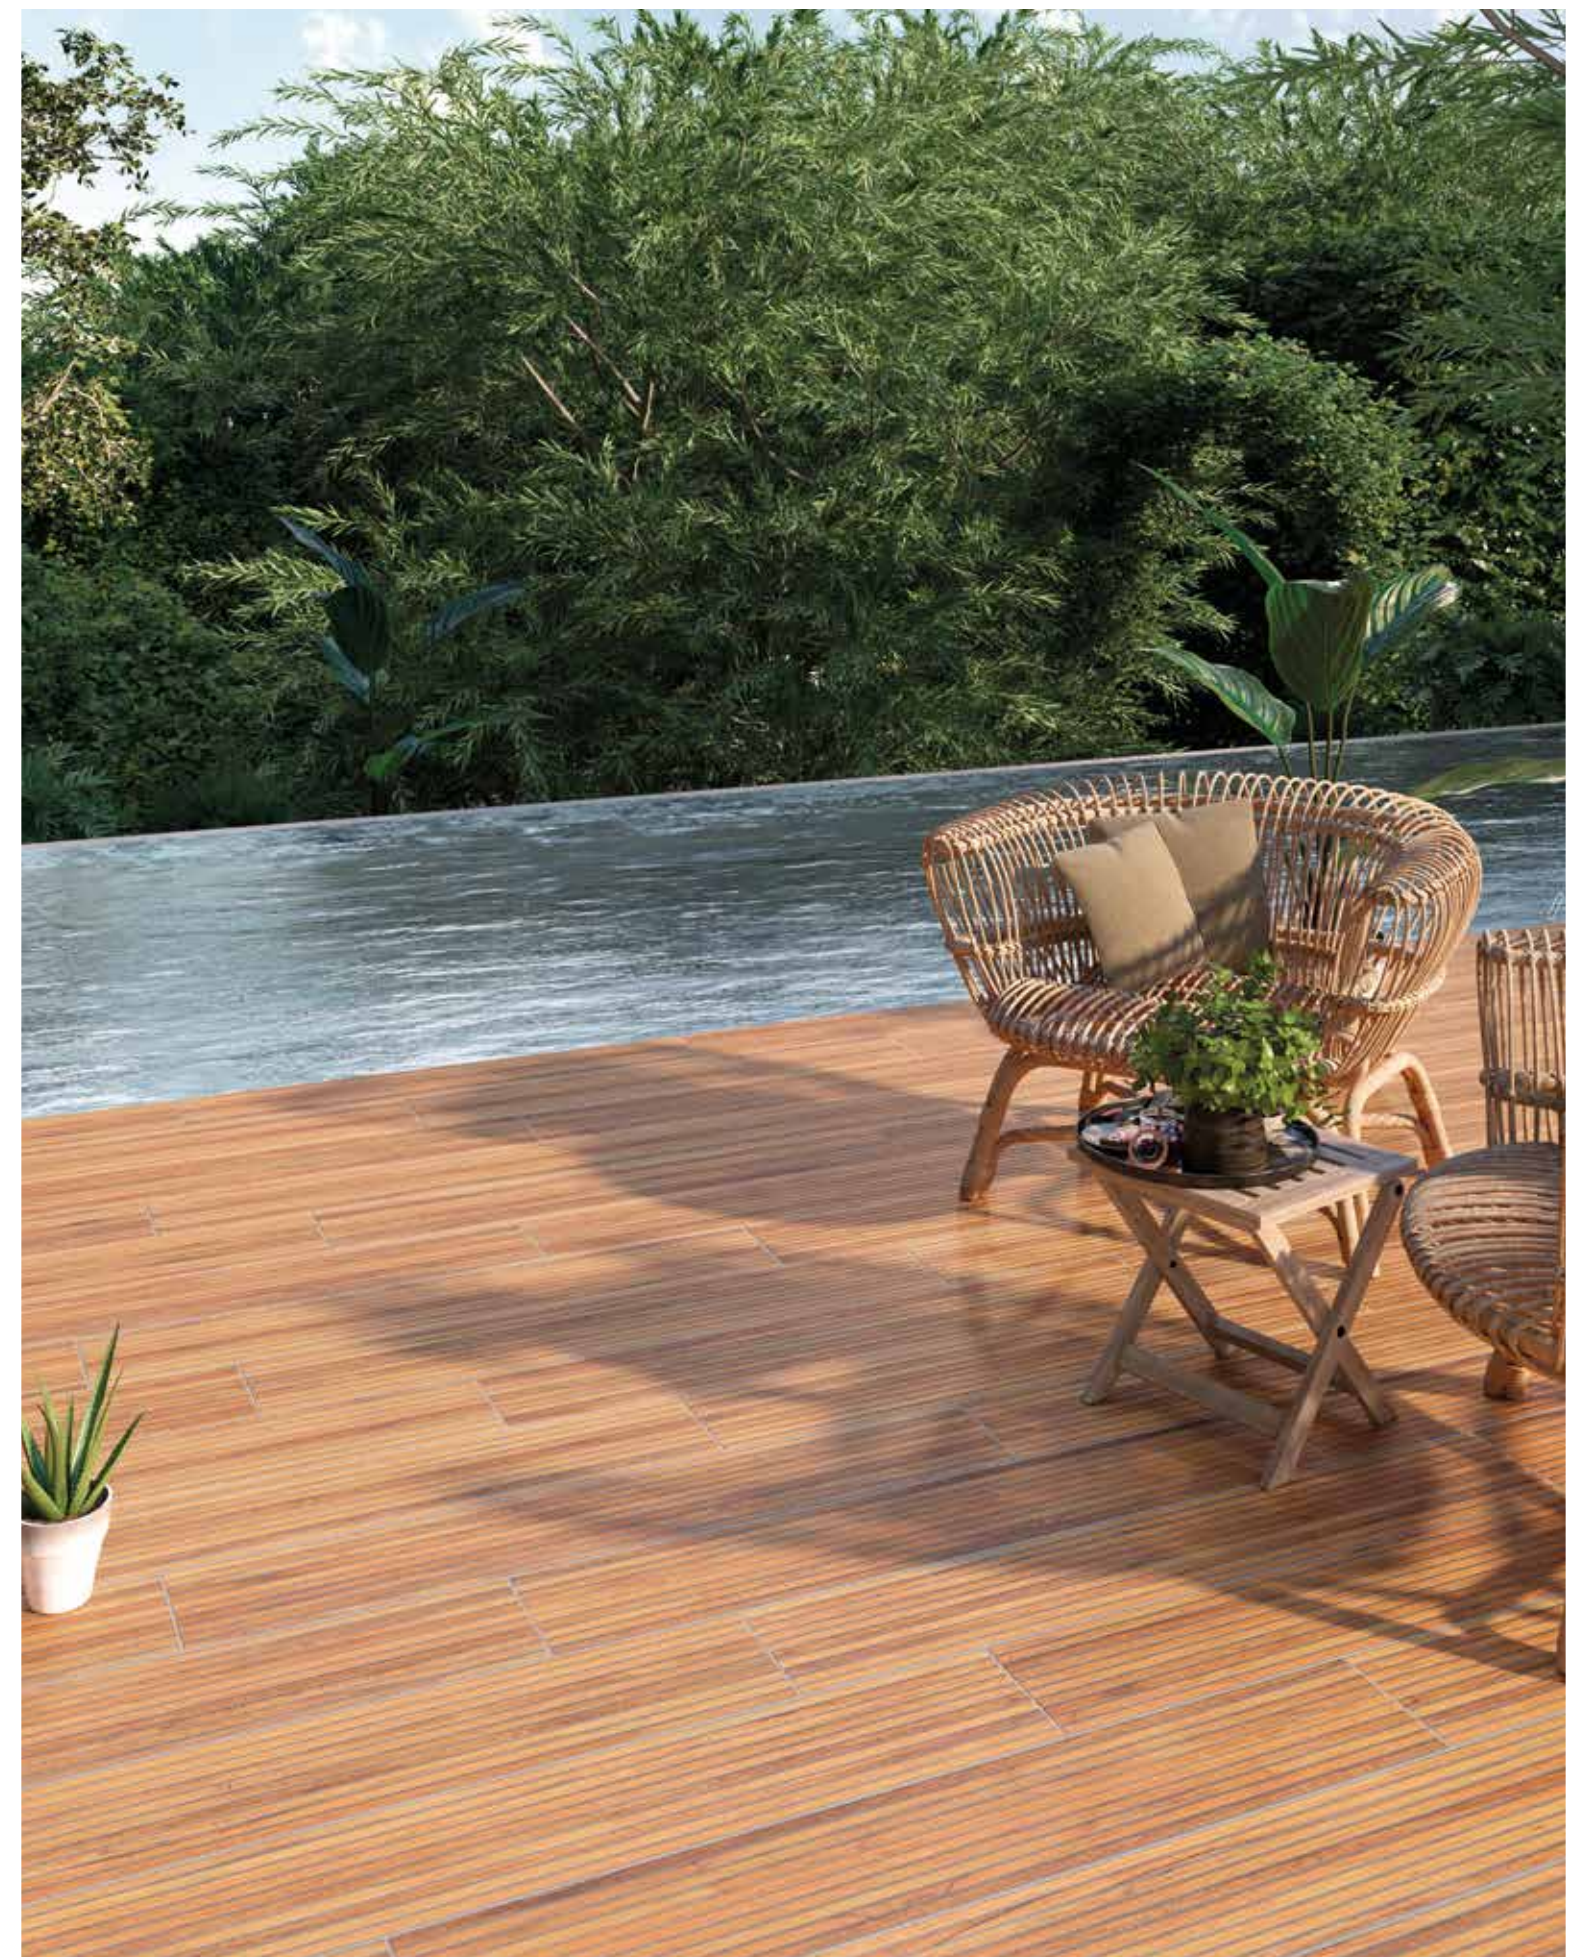

Available Sizes	Pz/bx	Sqm/bx	Kg/bx	Bx/Pallet	Sqm/Pallet	Kg/Pallet	Thickness
15x90 cm_5,9"x35,4"	8pz	1,08	22,80	50bx	64,80	1.397	RT

Ipe Out Nature 15x90cm_5,9"x35,4"