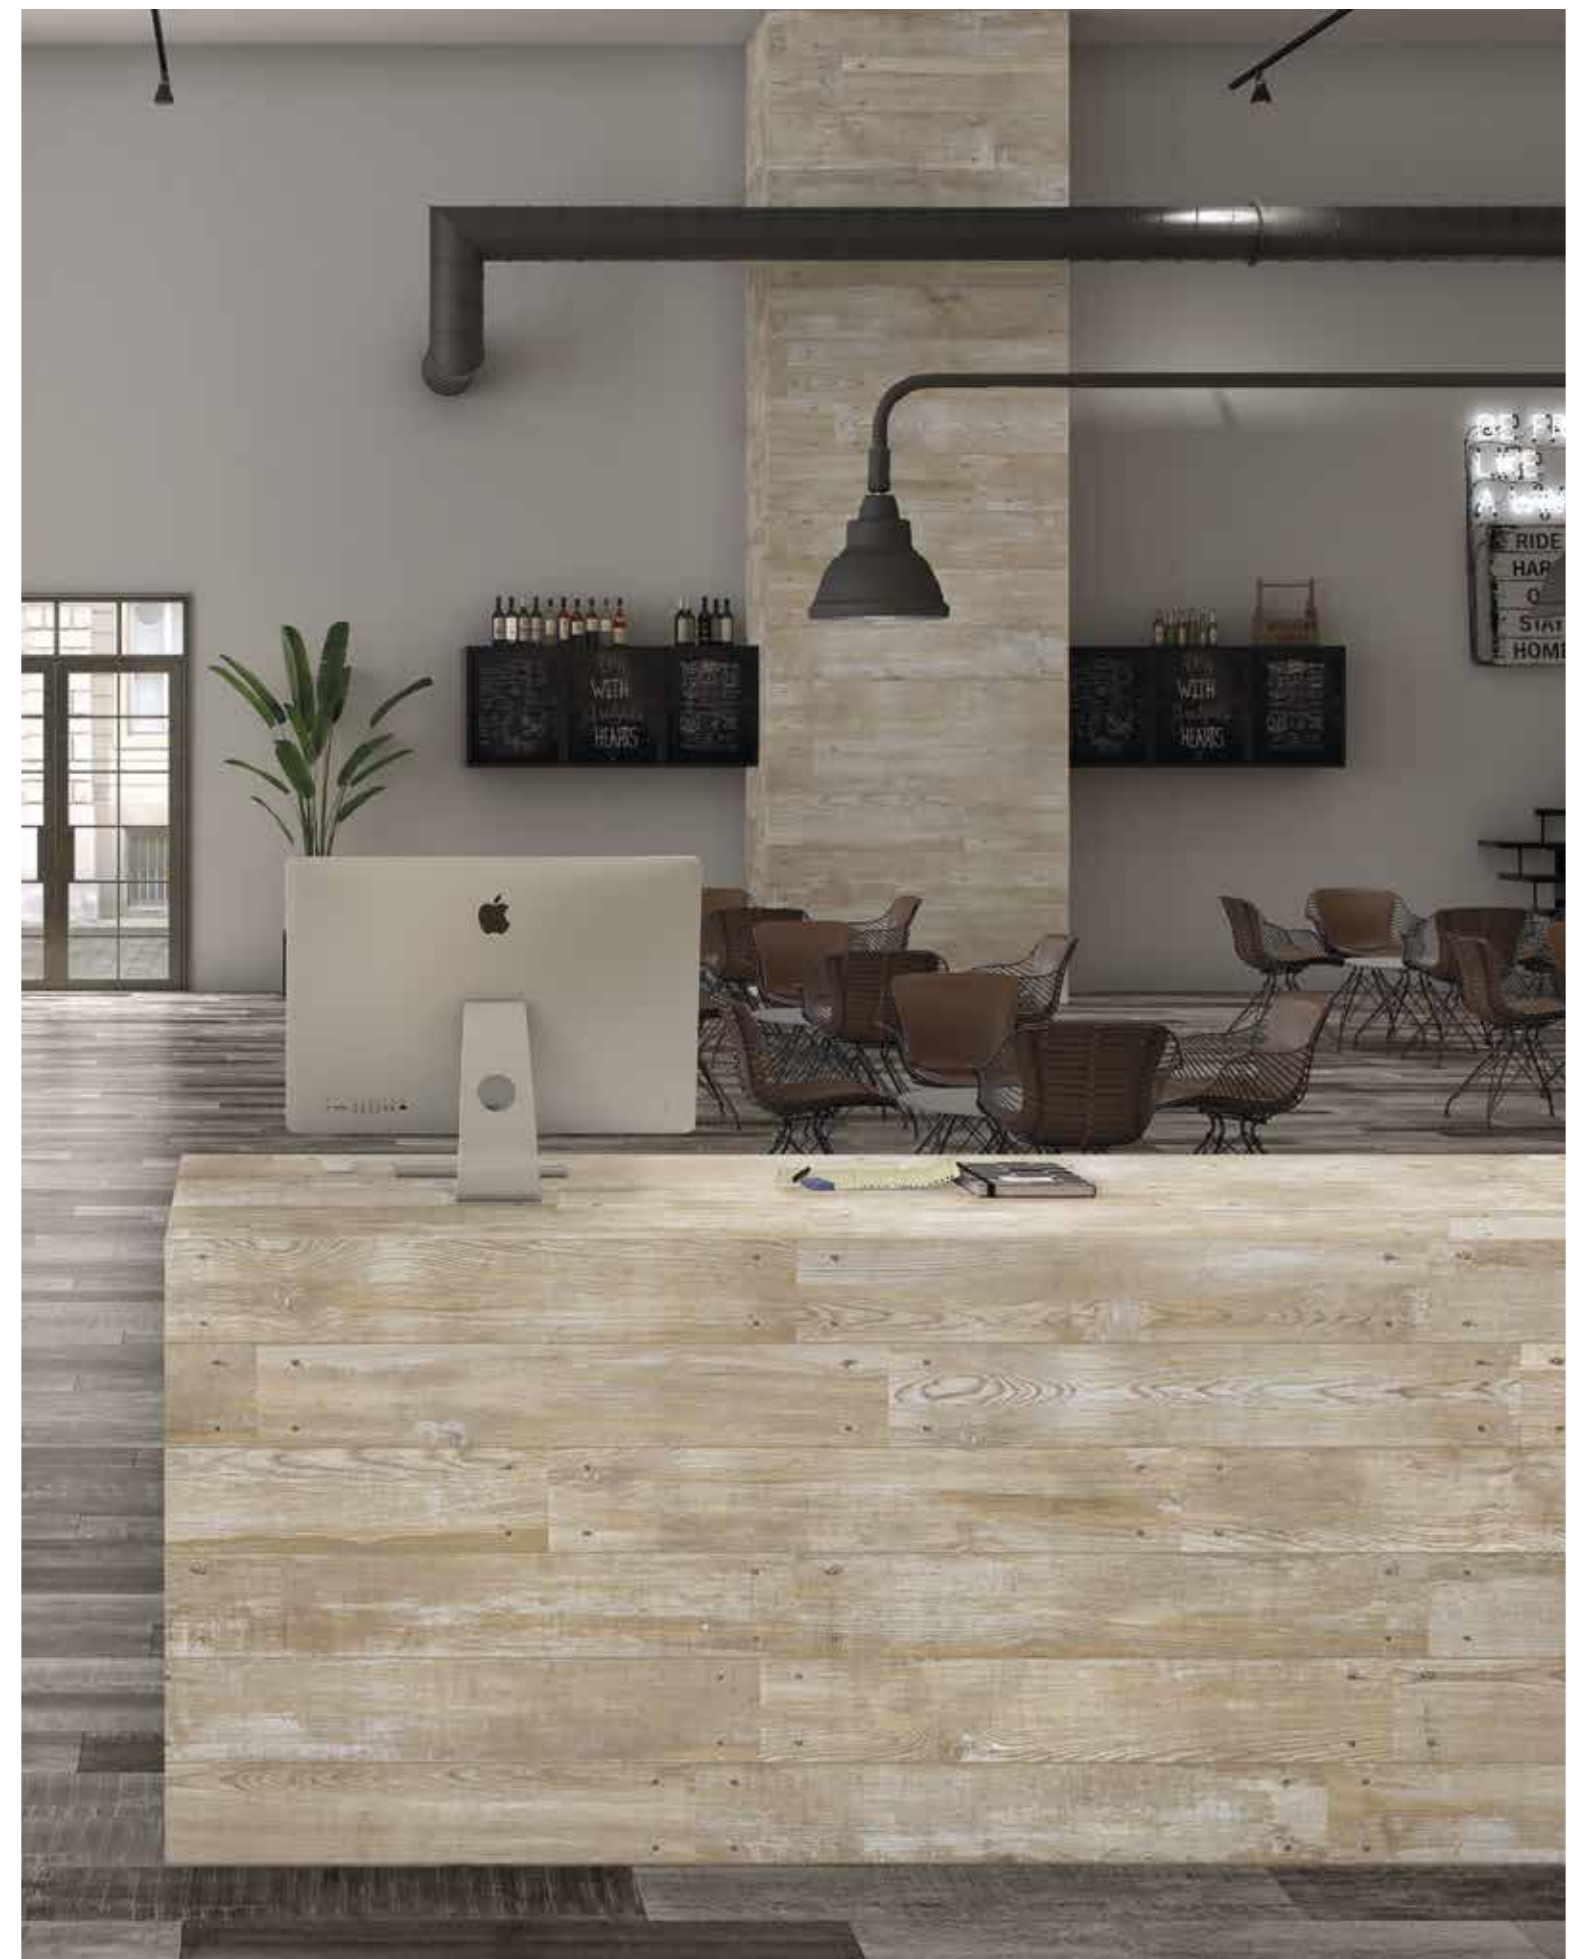

Portofino Sand 15x90cm_5,9"x35,4"