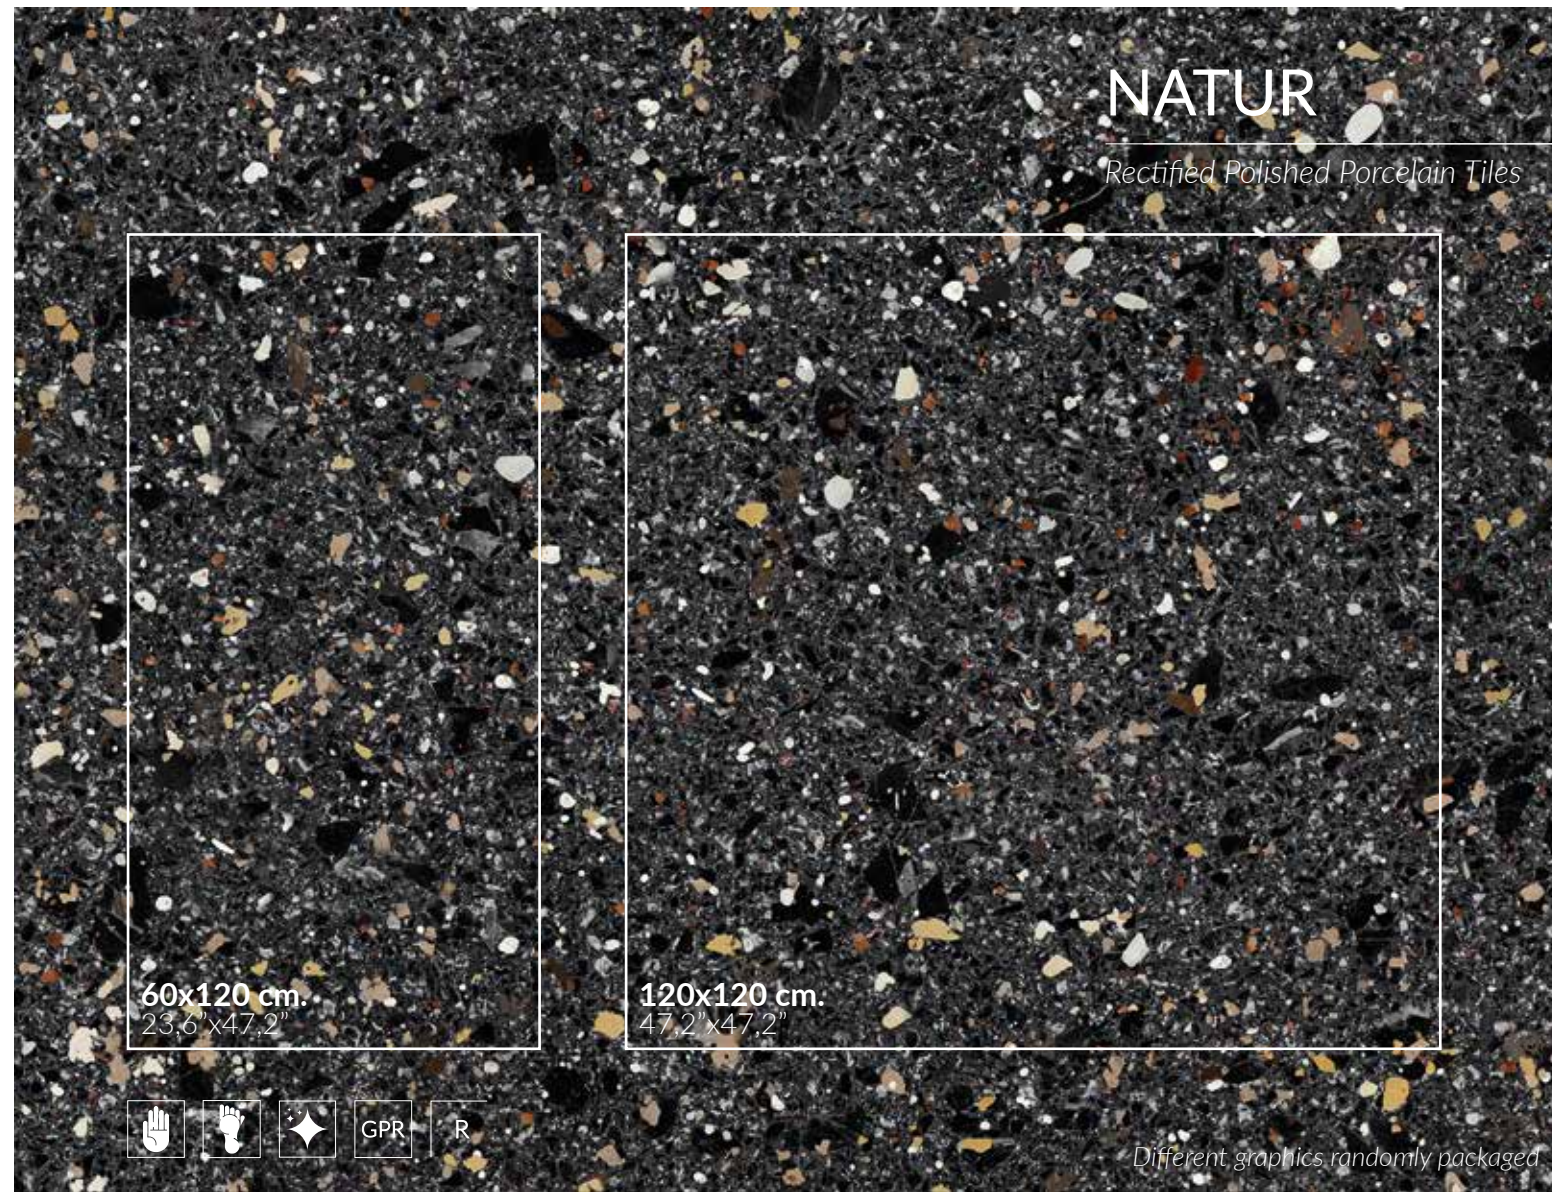

Special Pieces

Available Sizes	Pz/bx	Sqm/bx	Kg/bx	Bx/Pallet	Sqm/Pallet	Kg/Pallet	Thickness
60x120 cm_ 23,6"x47,2"	2pz	1,44	37,05	32bx	46,08	1.185	RT
120x120 cm_ 47,2"x47,2"	1pz	1,44	39,10	36bx	51,84	1.407	RT
Net 30x30 cm_ 11,8"x11,8"	11pz	1,00	23,12	42bx	42,00	990	RT
5x60 cm_ 1,9"x23,6"	24pz	0,72	18,21	64bx	46,08	1.160	RT