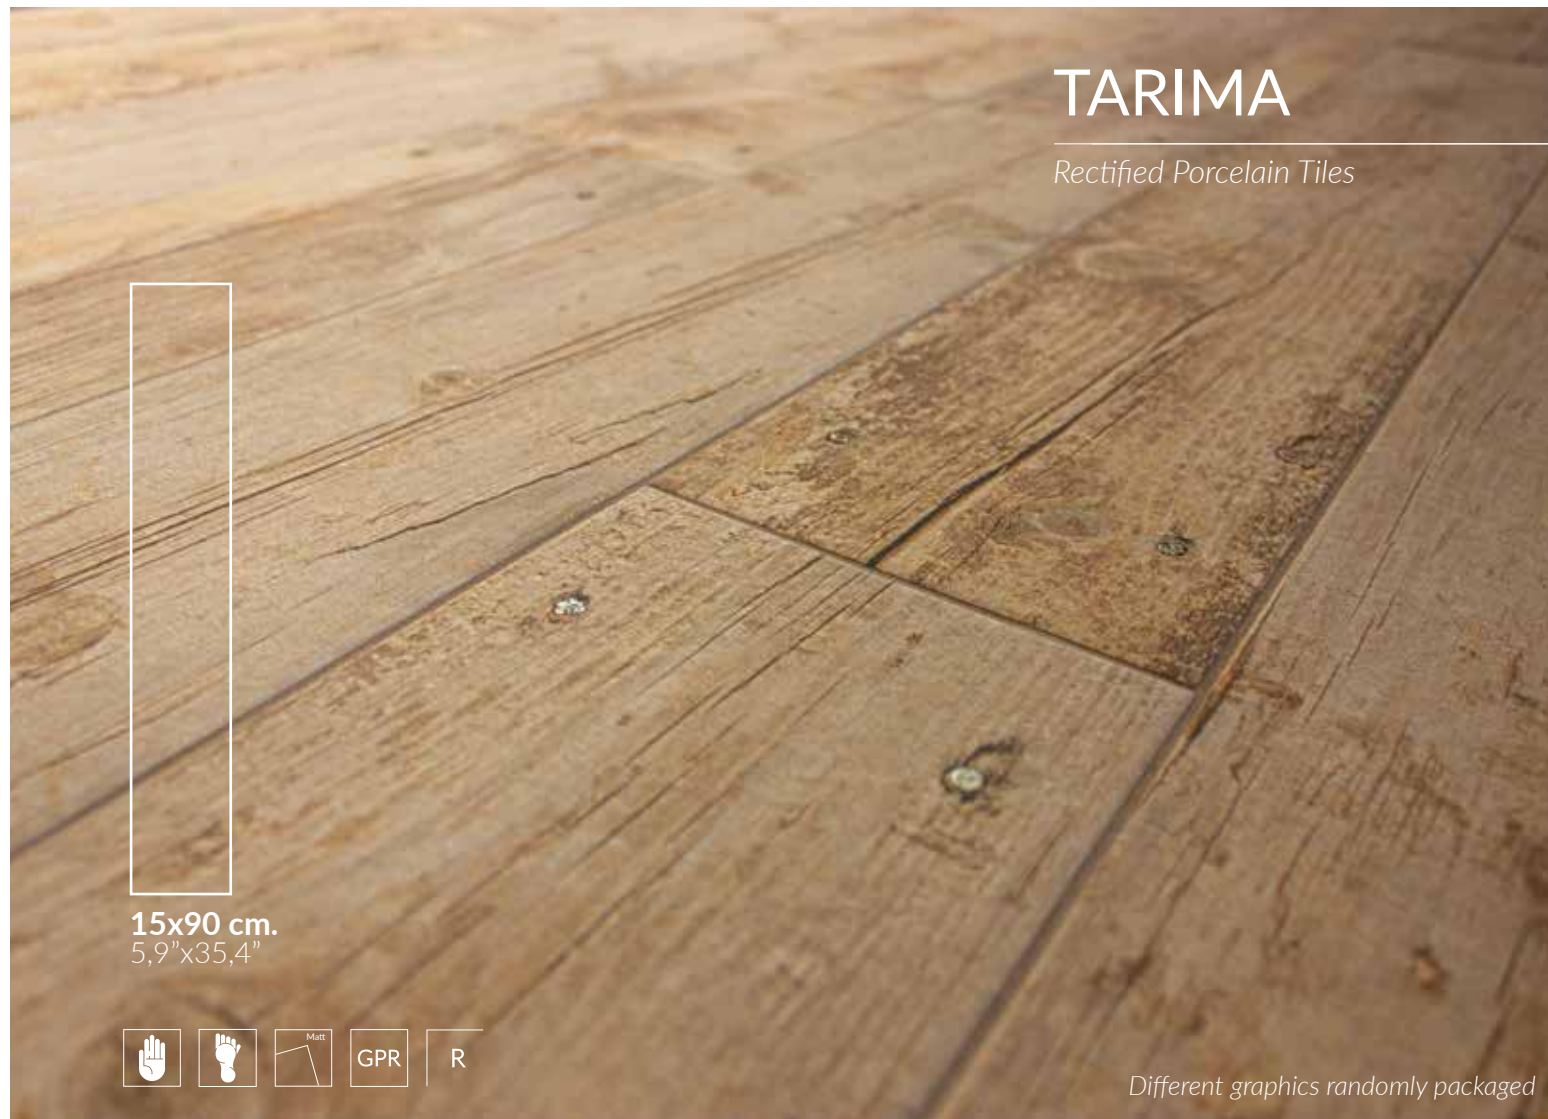

Sweeden Nogal 20x120cm_7,9"x47,2"

White

Grey

Beige

Nature

Available Sizes	Pz/bx	Sqm/bx	Kg/bx	Bx/Pallet	Sqm/Pallet	Kg/Pallet	Thickness
15x90 cm._5,9"x35,4"	8pz	1,08	22,80	50bx	64,80	1.397	RT

Tarima Natural 15x90cm._5,9"x35,4" & Olympo Sand 60x120cm._23,6"x47,2"