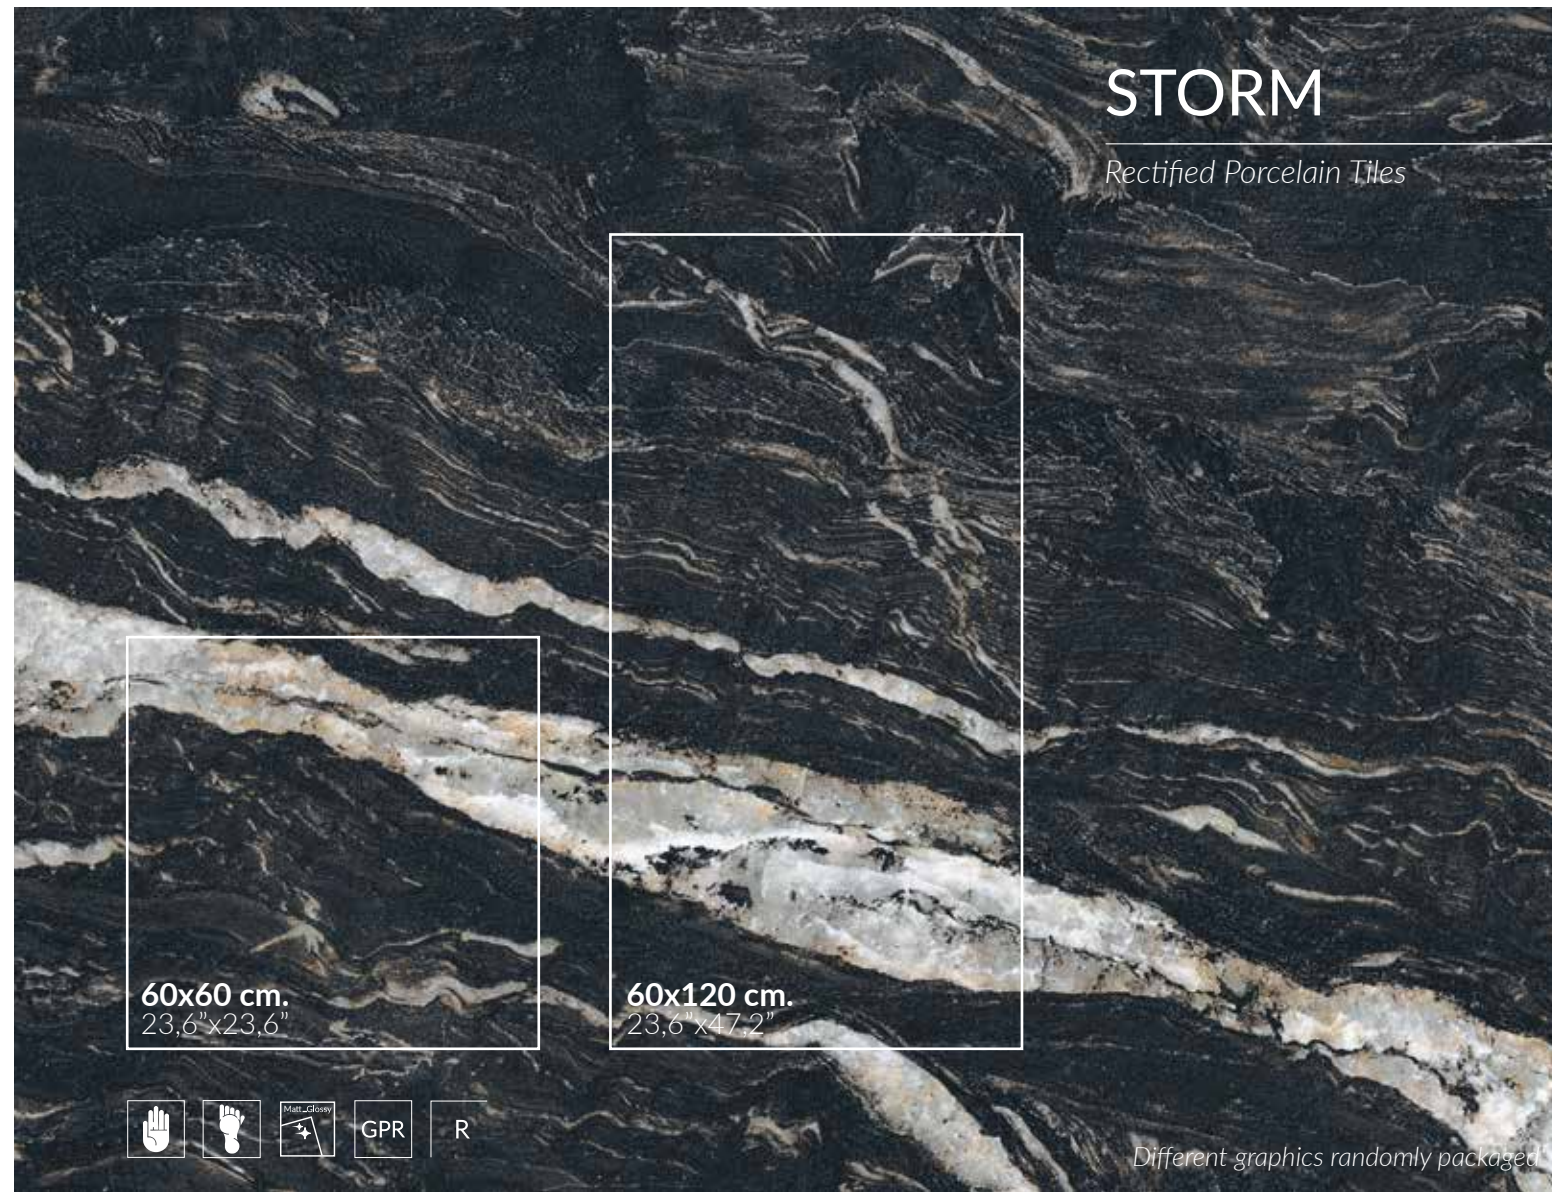

Pisano Taupe 60x120cm_23,6"x47,2"

PISANO

Rectified Porcelain Tiles

└ Pisano Grey 60x120cm_23,6"x47,2" & 60x60cm_23,6"x3,6"

└ Pisano Beige 60x120cm_23,6"x47,2" & 60x60cm_23,6"x3,6"

Storm 60x120cm_23,6"x47,2"