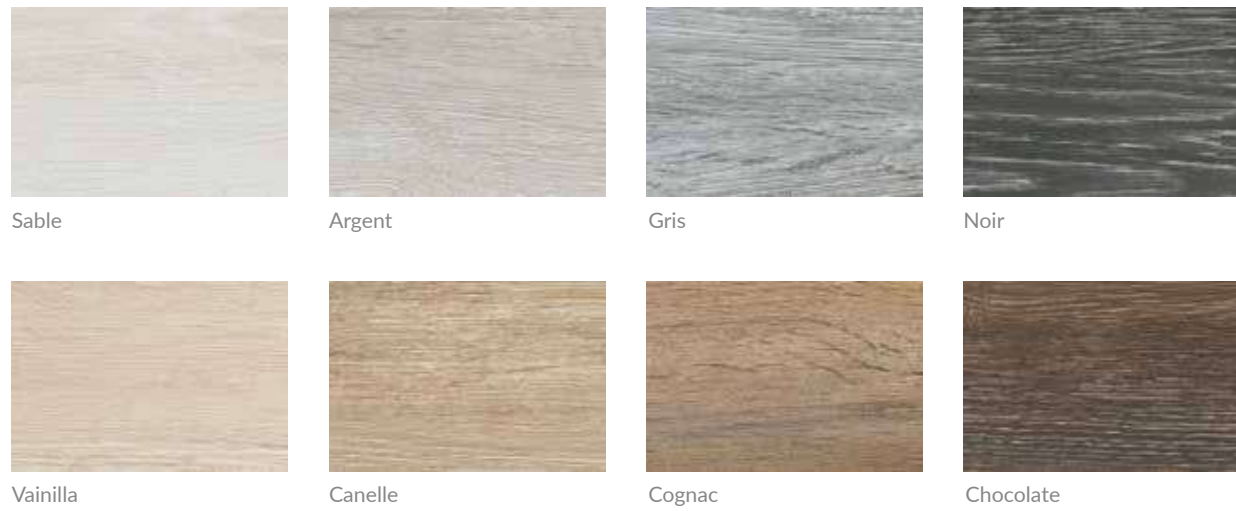

DISTRICT

Rectified Porcelain Tiles

20x120 cm.
7,9"x47,2"

15x90 cm.
5,9"x35,4"

10x60 cm.
3,9"x23,6"

8x44,2 cm.
3,1"x17,4"

8x40 cm.
3,1"x15,4"

8x33 cm.
3,1"x13"

Different graphics randomly packaged

Also Available in 30x120 cm. 20mm Thickness

Available Sizes	Pz/bx	Sqm/bx	Kg/bx	Bx/Pallet	Sqm/Pallet	Kg/Pallet	Thickness
8x33 cm_3,1"x13"	48pz	1,26	19,09	48	60,48	916	RT
8x40 cm_3,1"x15,4"	30pz	0,96	17,50	65bx	62,40	1.087	RT
8x44,2 cm_3,1"x17,4"	24pz	0,85	15,80	64bx	54,40	1.011	RT
10x60 cm_3,9"x23,6"	17pz	1,02	21,70	56bx	57,12	1.215	RT
15x90 cm_5,9"x35,4"	8pz	1,08	22,80	50bx	64,80	1.397	RT
20x120 cm_7,9"x47,2"	6pz	1,44	37,47	44bx	64,80	1.397	RT
30x120 cm_11,8"x47,2"	2pz	0,72	37,16	30bx	21,60	1.114	20mm