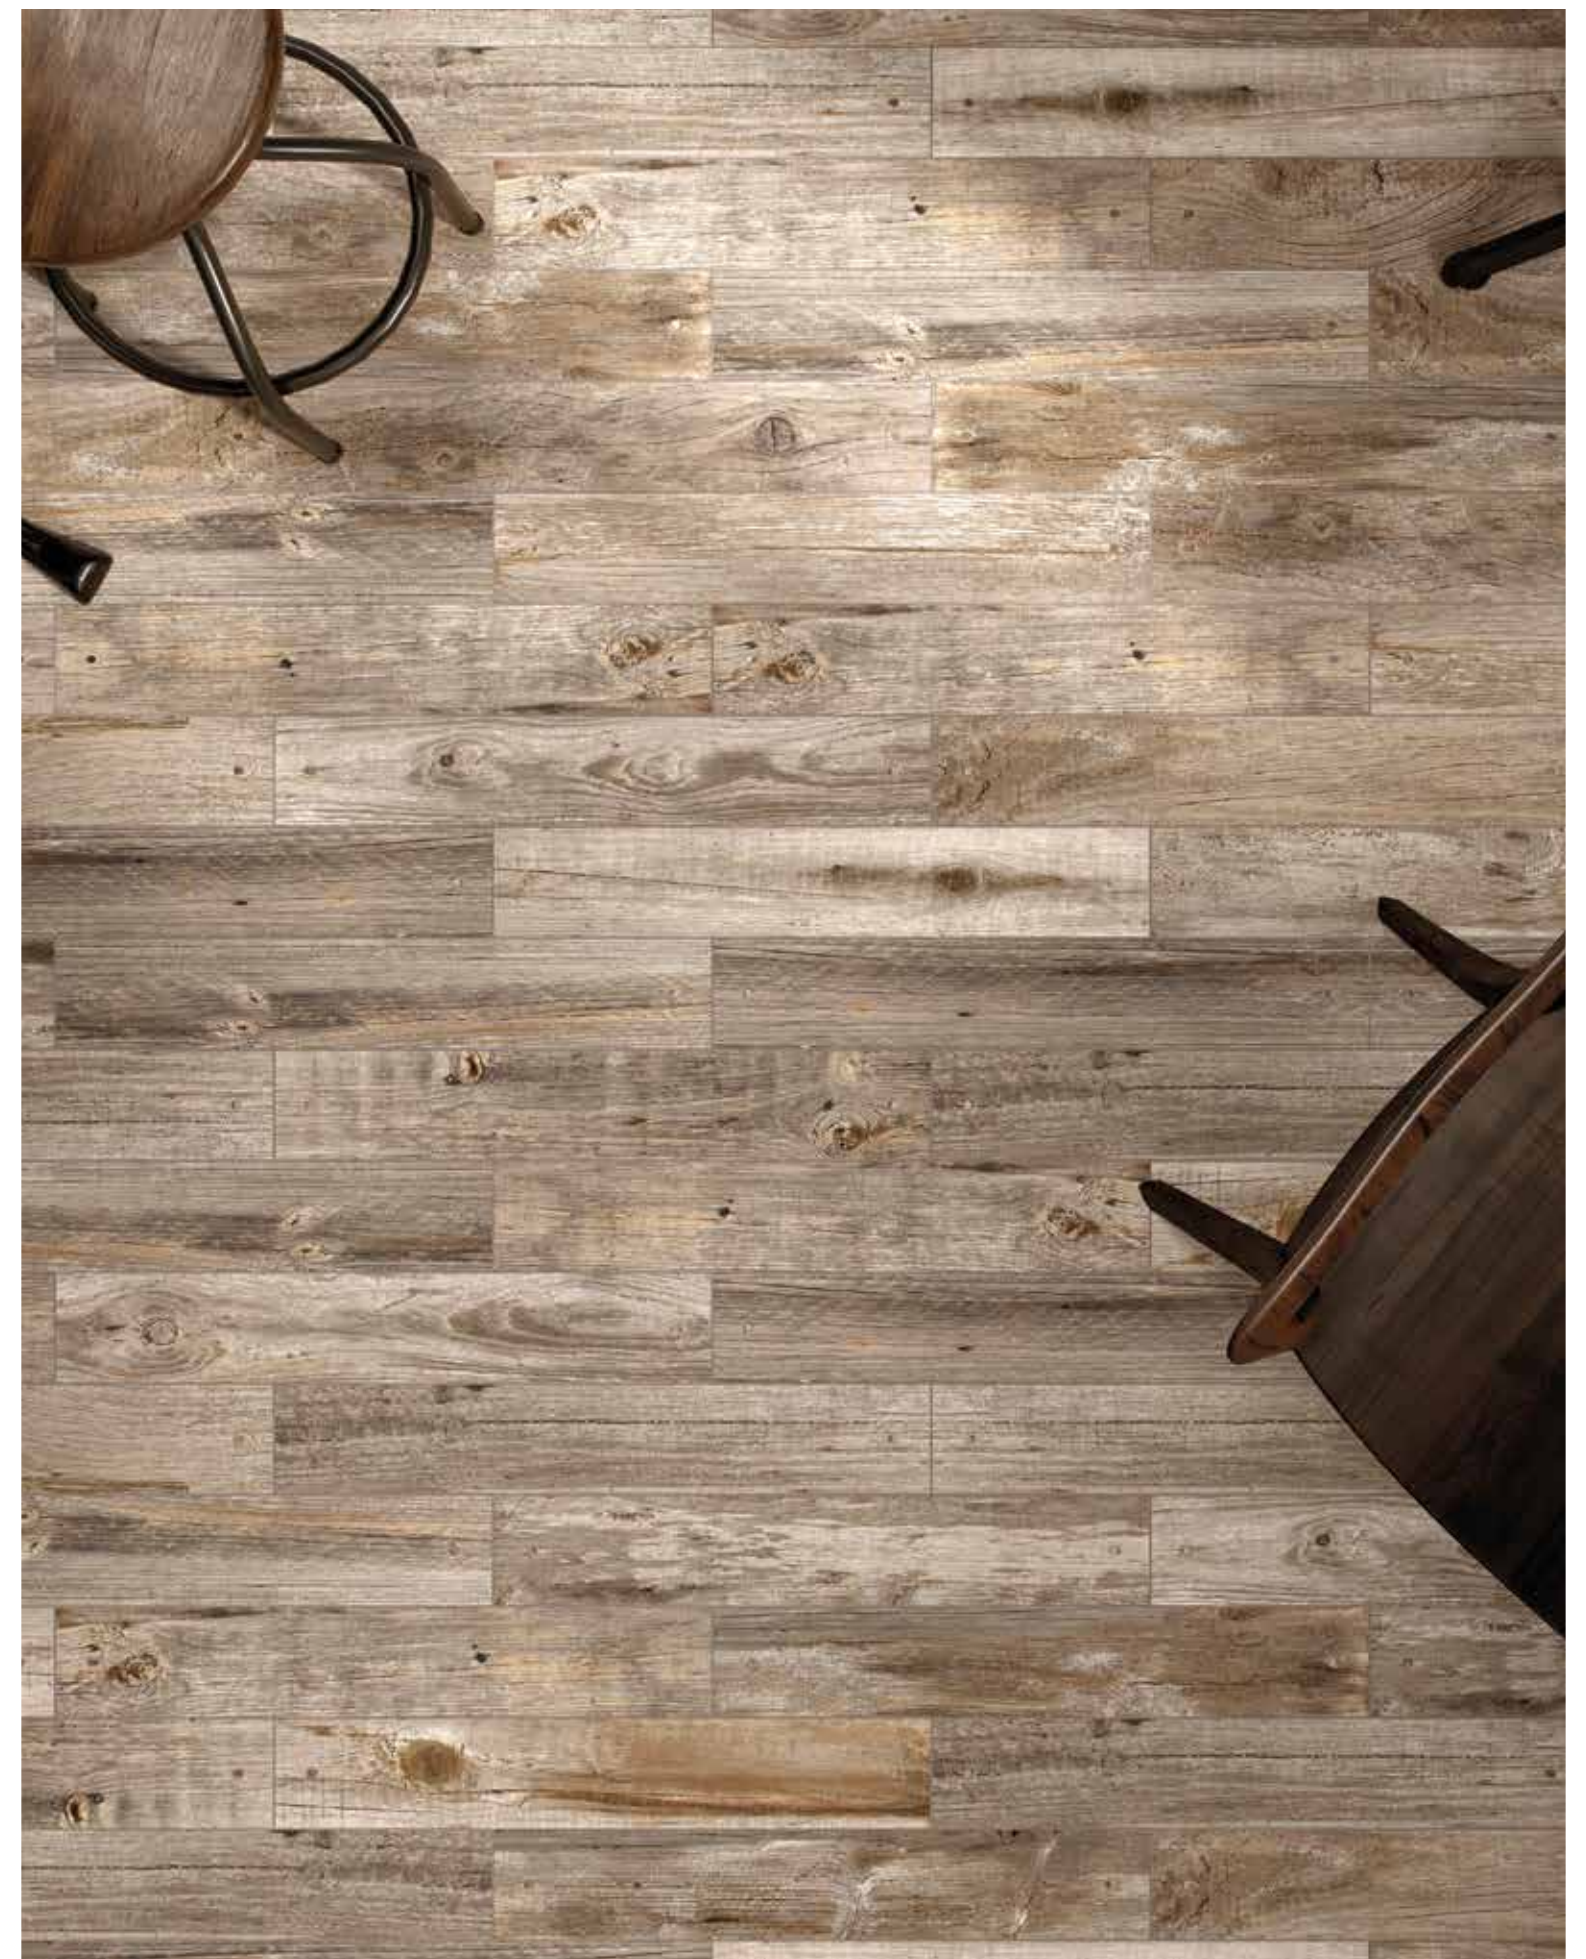

Available Sizes	Pz/bx	Sqm/bx	Kg/bx	Bx/Pallet	Sqm/Pallet	Kg/Pallet	Thickness
10x60 cm._3,9"x23,6"	17pz	1,02	21,70	56bx	57,12	1.215	RT

Speria Greyed 10x60cm_3,9"x23,6"