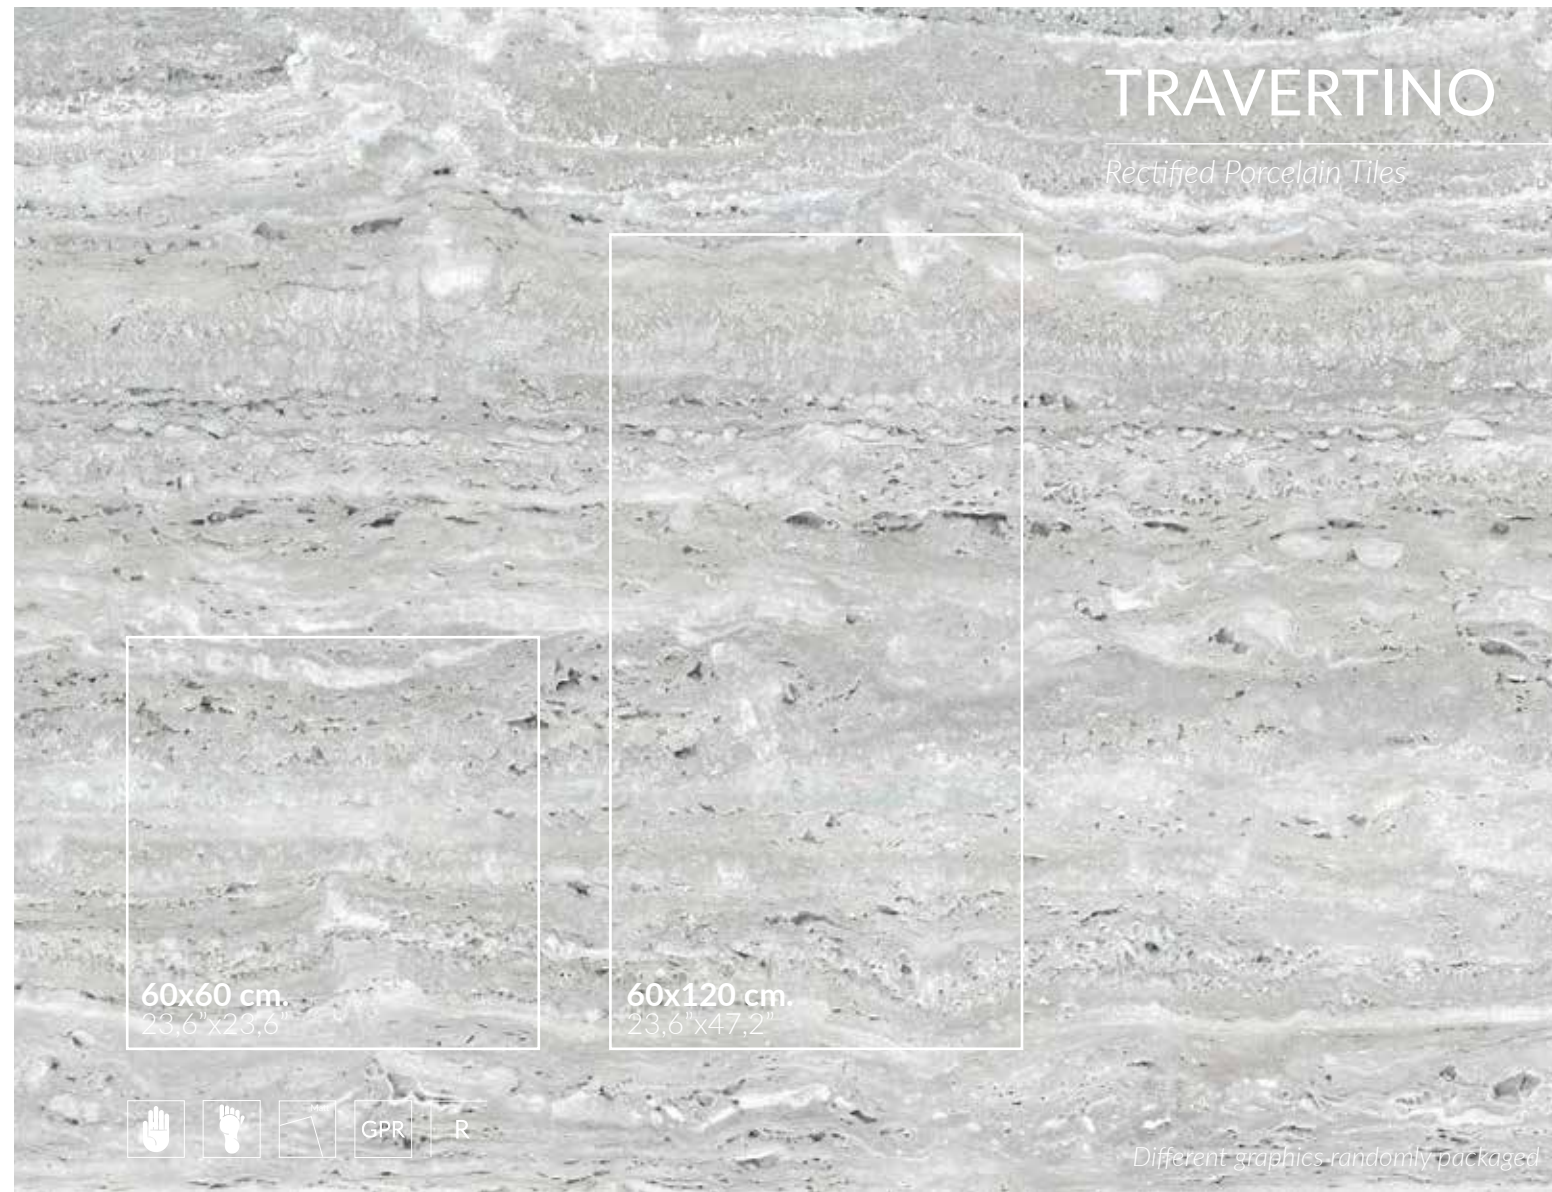

Blanco

Gris

Beige

Noce

_Also Available in 60x60 cm, 45x90 cm, 60x90 cm, 90x90 cm & 60x120 cm._20mm Thickness

Available Sizes	Pz/bx	Sqm/bx	Kg/bx	Bx/Pallet	Sqm/Pallet	Kg/Pallet	Thickness
60x60 cm_23,6"x23,6"	4pz	1,44	31,00	36bx	51,84	1.139	RT
60x120 cm_23,6"x47,2"	2pz	1,44	37,05	32bx	46,08	1.185	RT