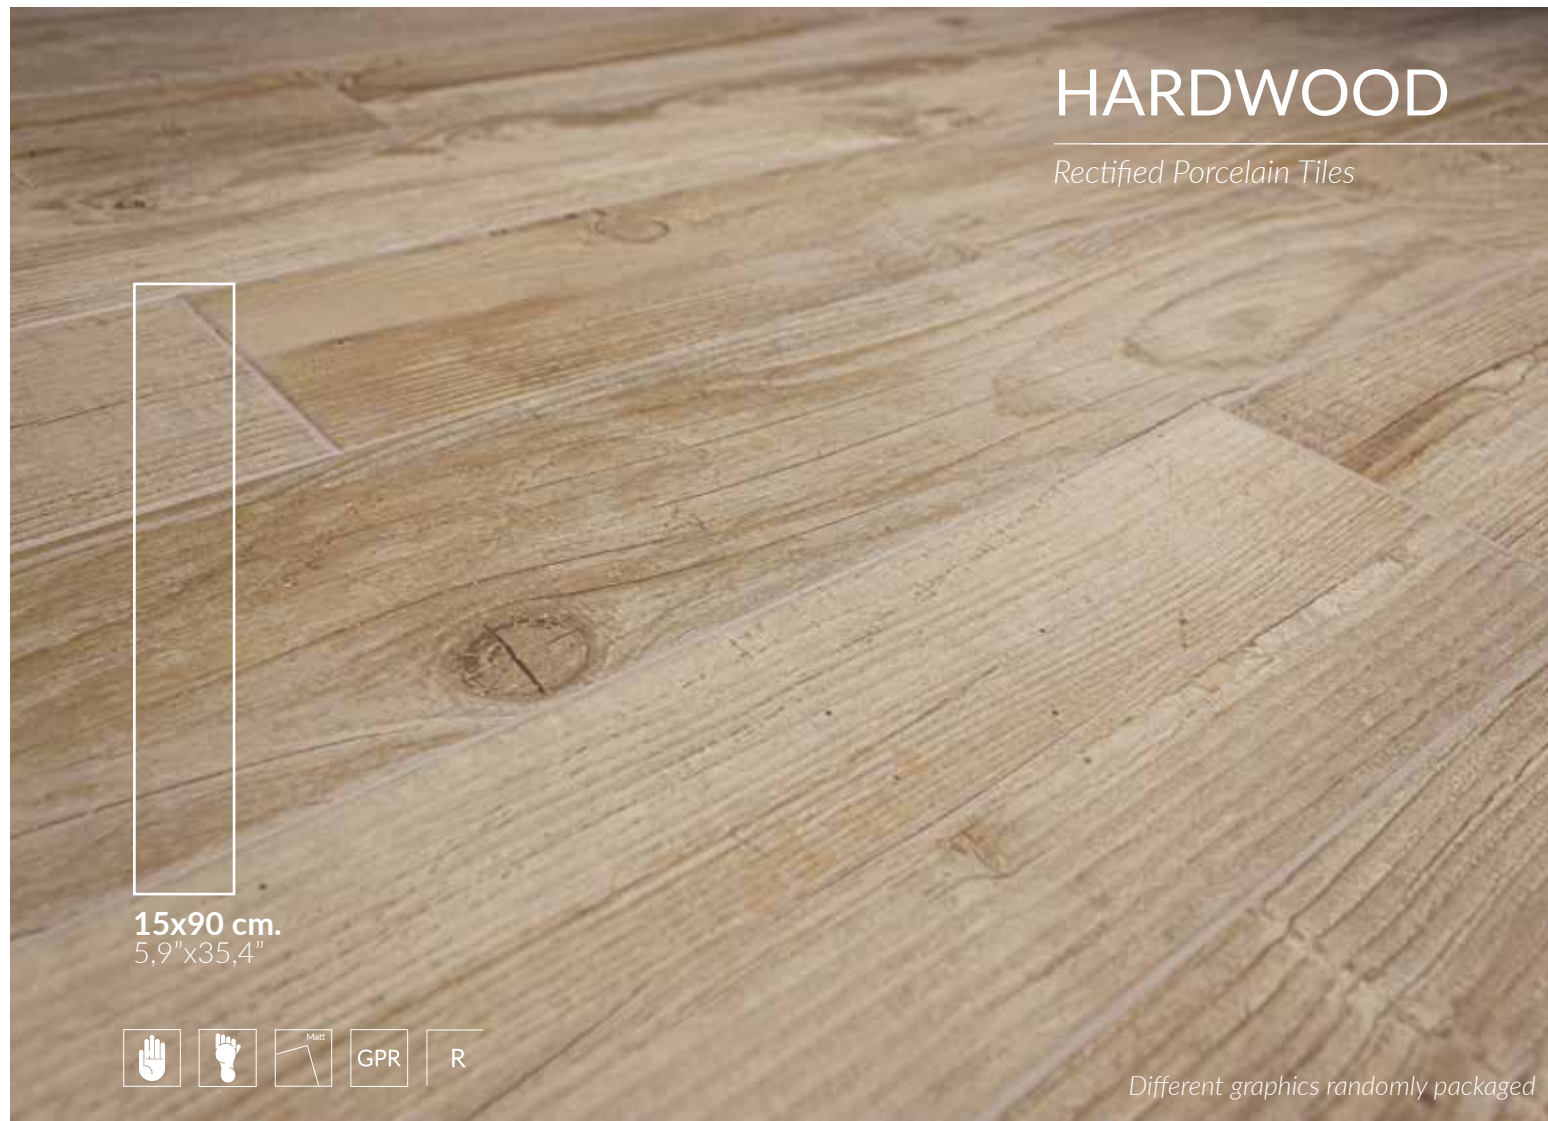

Goa Straw 20x120cm_7,9"x47,2"

GOA

Rectified Porcelain Tiles

Goa Blanco 12,5x100cm_4,9"x39,4"

Goa Haya 30x120cm_11,8"x47,2", Pizarra Gris 60x120cm_23,6"x47,2" & Kerala Natural 17x52cm_6,7"x20,5"

White

Greyed