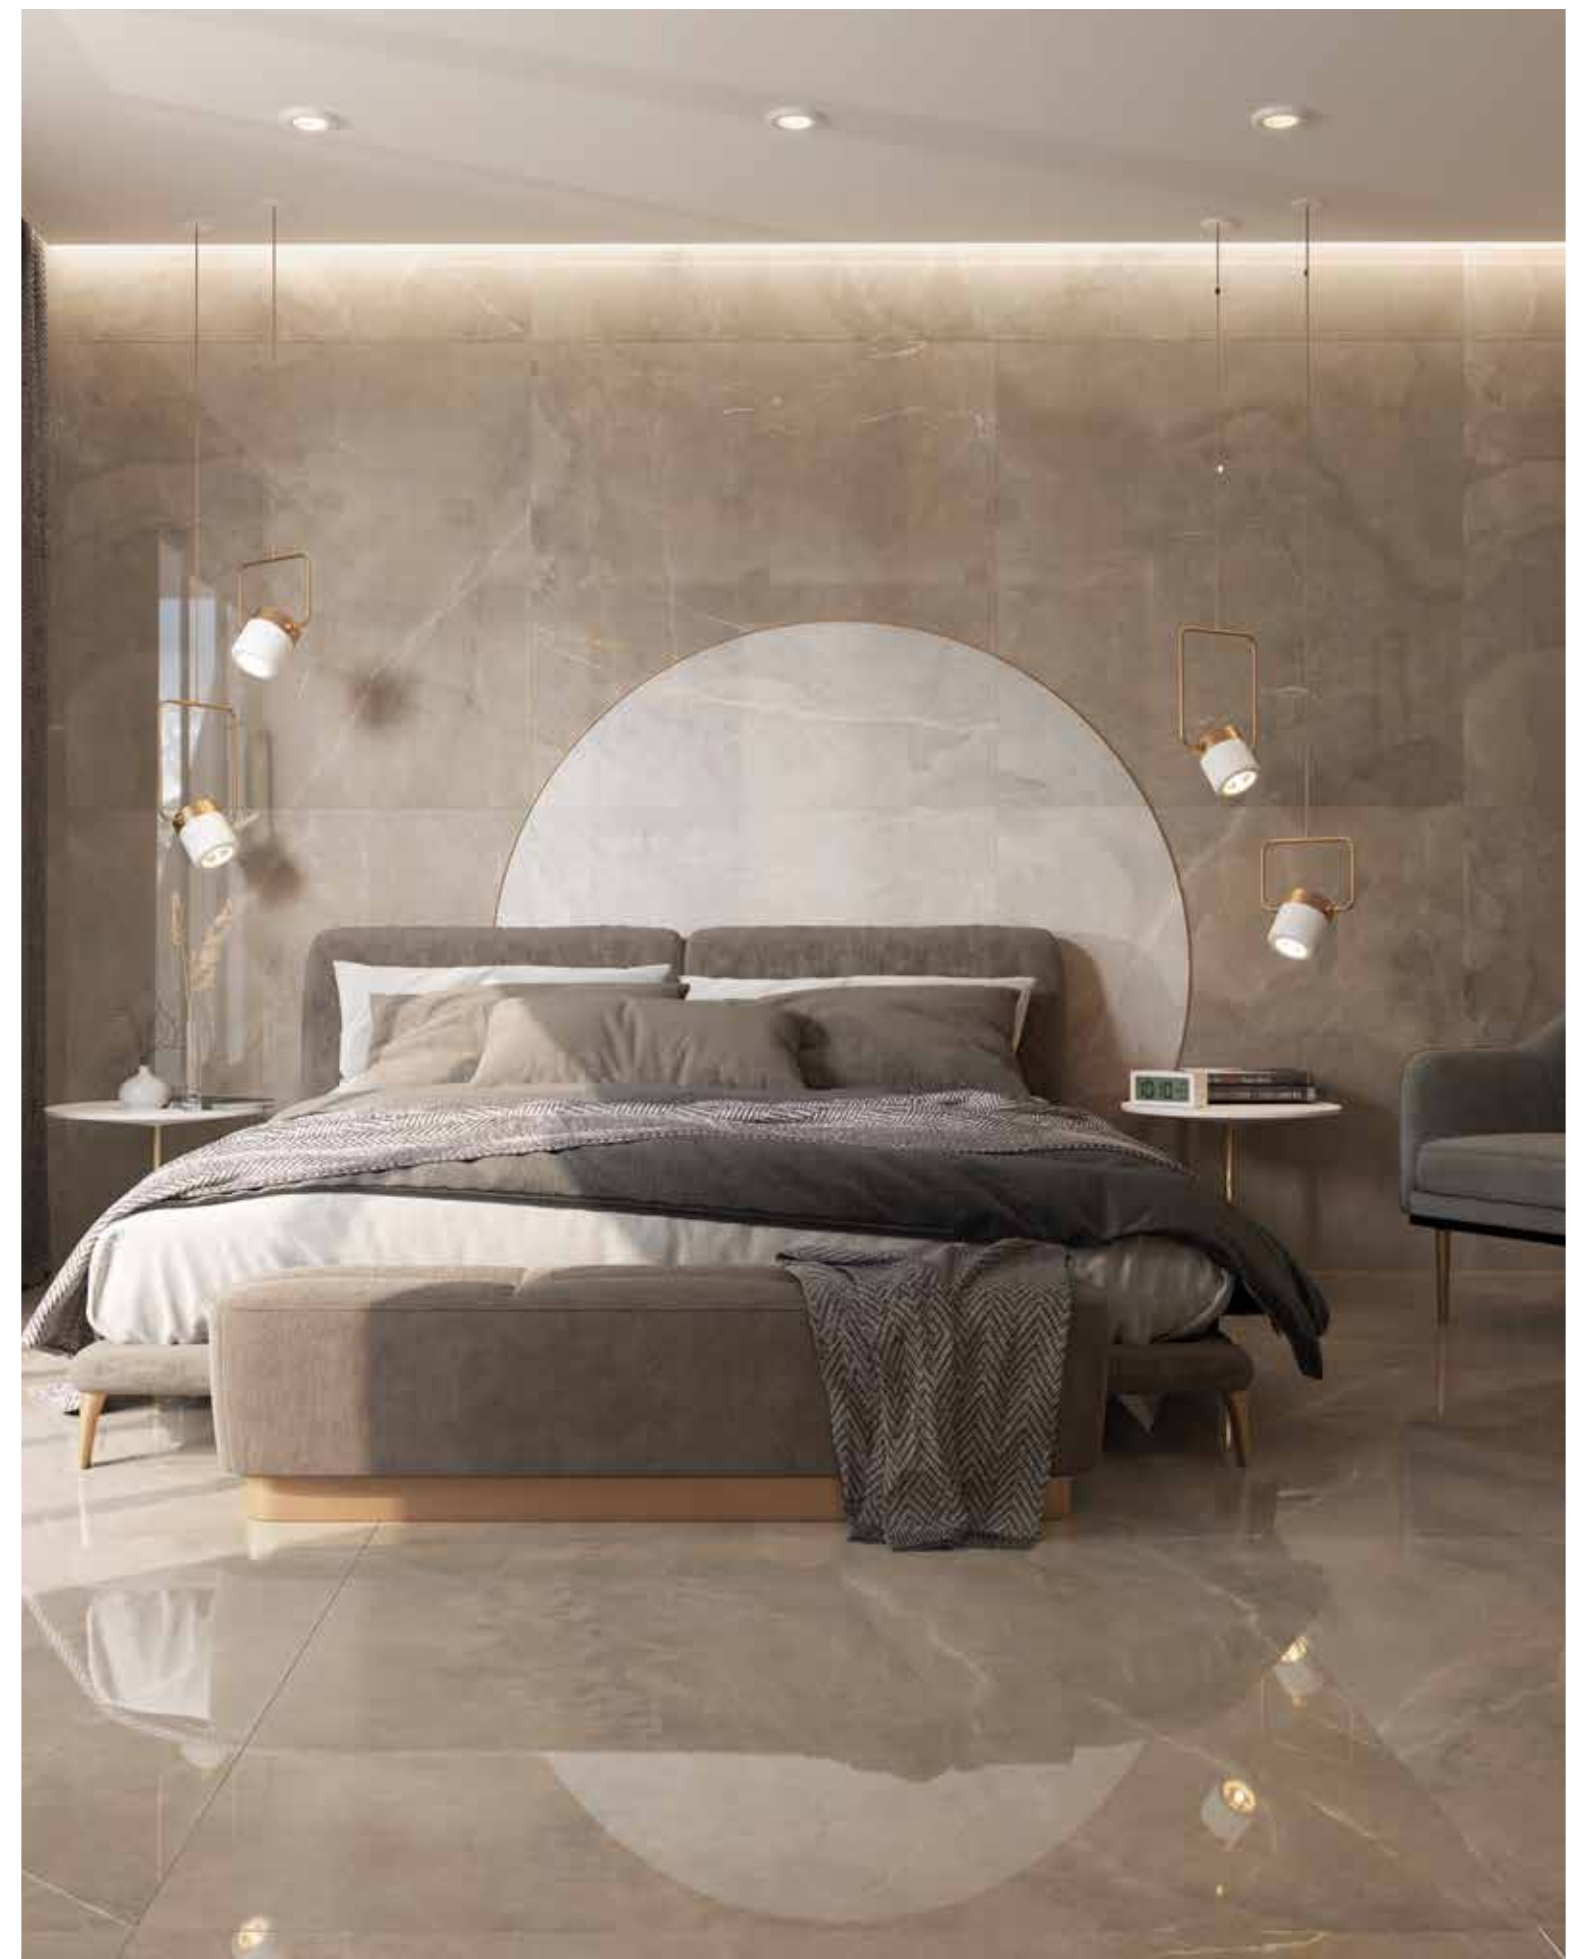

Akron Taupe 120x120cm_47,2"x47,2" & Akron Taupe & White 60x120cm_23,6"x47,2"