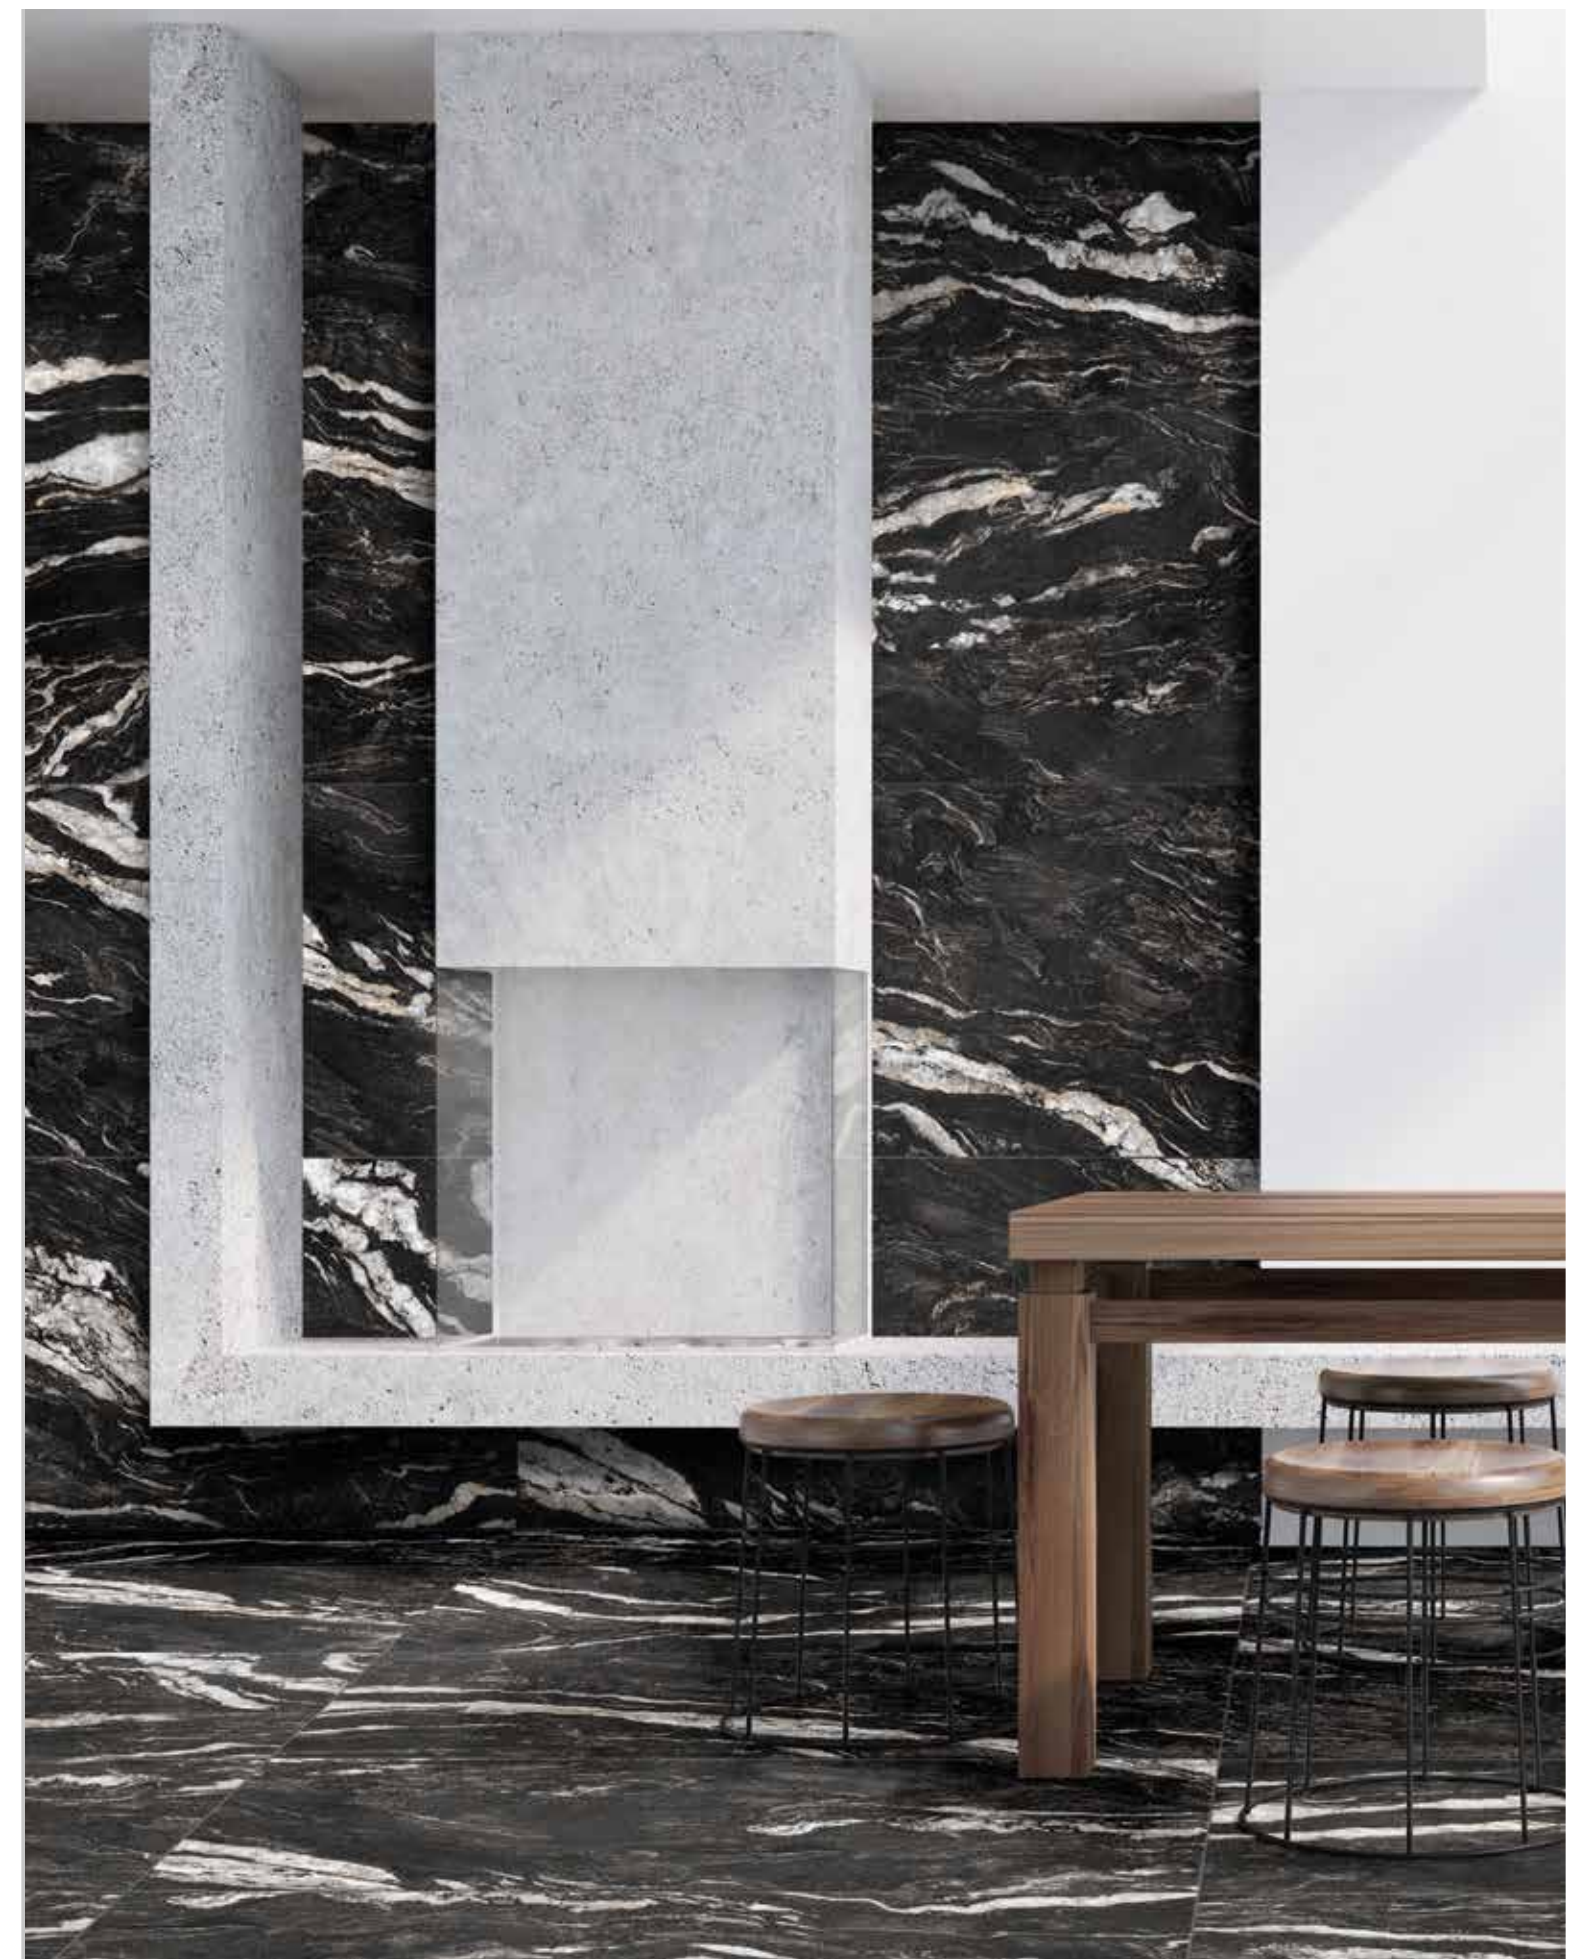

Pisano Taupe 60x120cm_23,6"x47,2"

PISANO

Rectified Porcelain Tiles

└ Pisano Grey 60x120cm_23,6"x47,2" & 60x60cm_23,6"x3,6"

└ Pisano Beige 60x120cm_23,6"x47,2" & 60x60cm_23,6"x3,6"

Storm 60x120cm_23,6"x47,2"