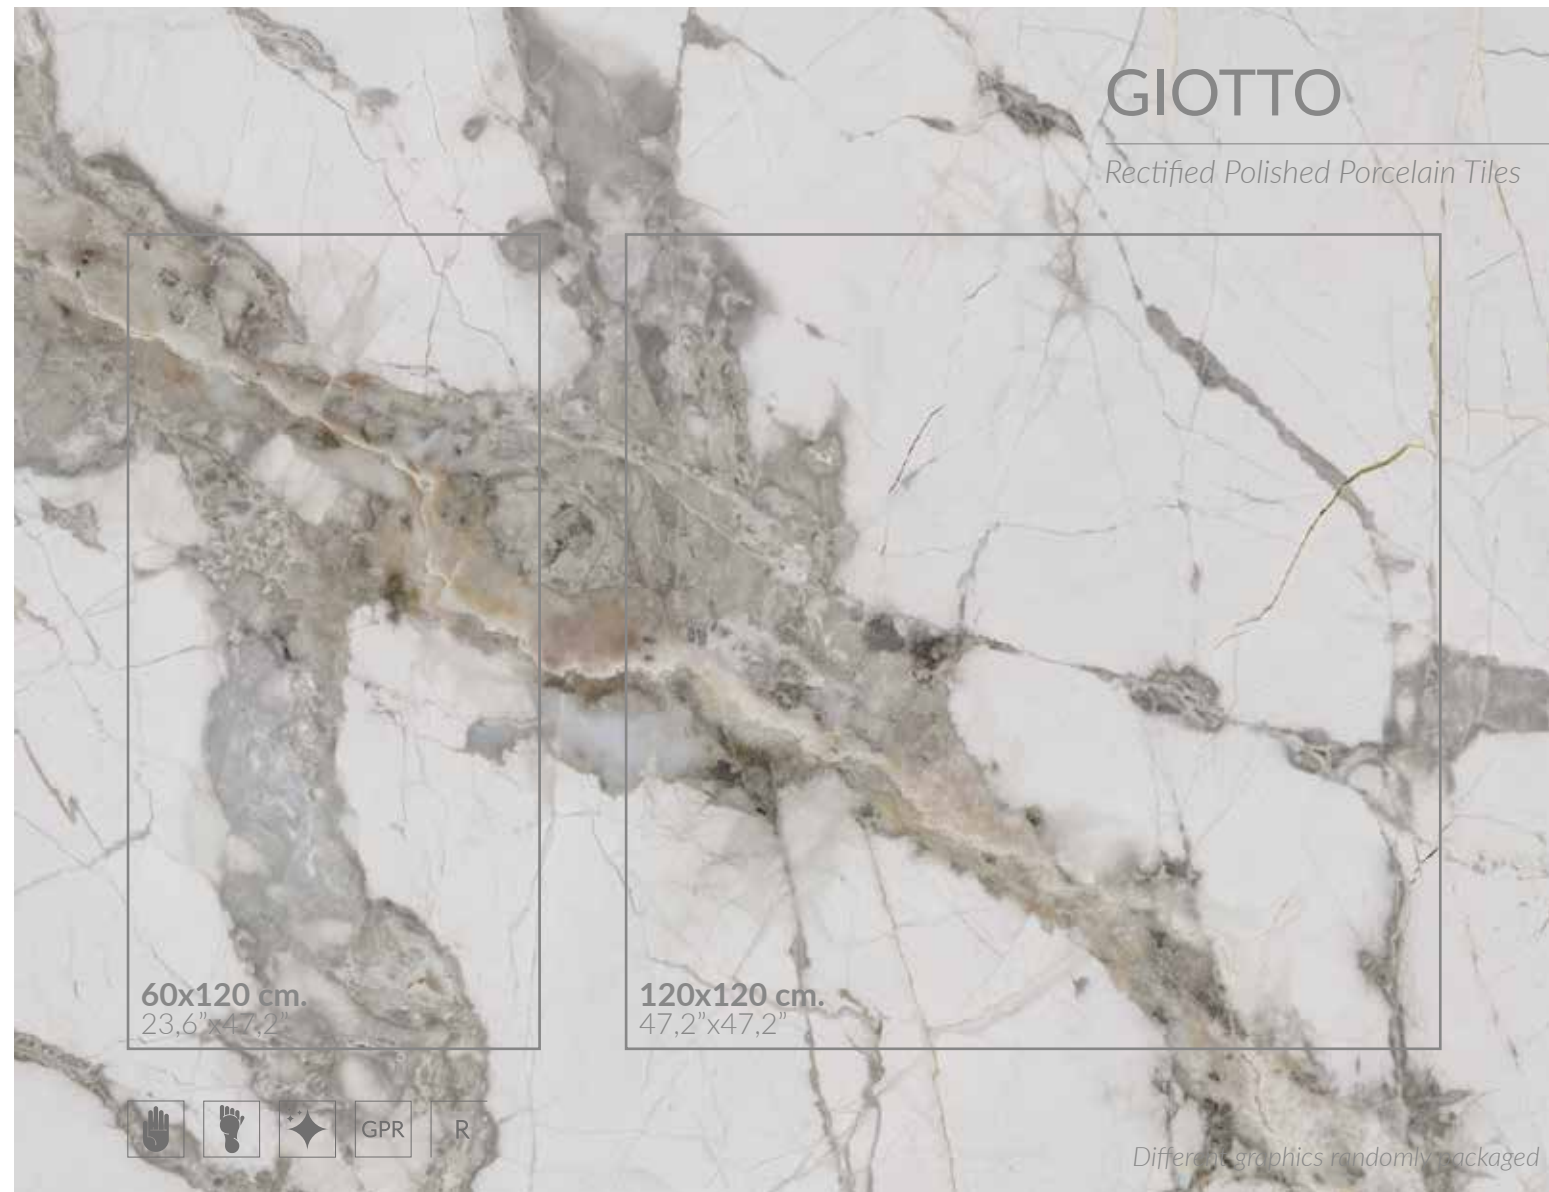

Special Pieces

Available Sizes	Pz/bx	Sqm/bx	Kg/bx	Bx/Pallet	Sqm/Pallet	Kg/Pallet	Thickness
60x120 cm_23,6"x47,2"	2pz	1,44	37,05	32bx	46,08	1.185	RT
120x120 cm_47,2"x47,2"	1pz	1,44	39,10	36bx	51,84	1.407	RT
Net 30x30 cm_11,8"x11,8"	11pz	1,00	23,12	42bx	42,00	990	RT
5x60 cm_1,9"x23,6"	24pz	0,72	18,21	64bx	46,08	1.160	RT