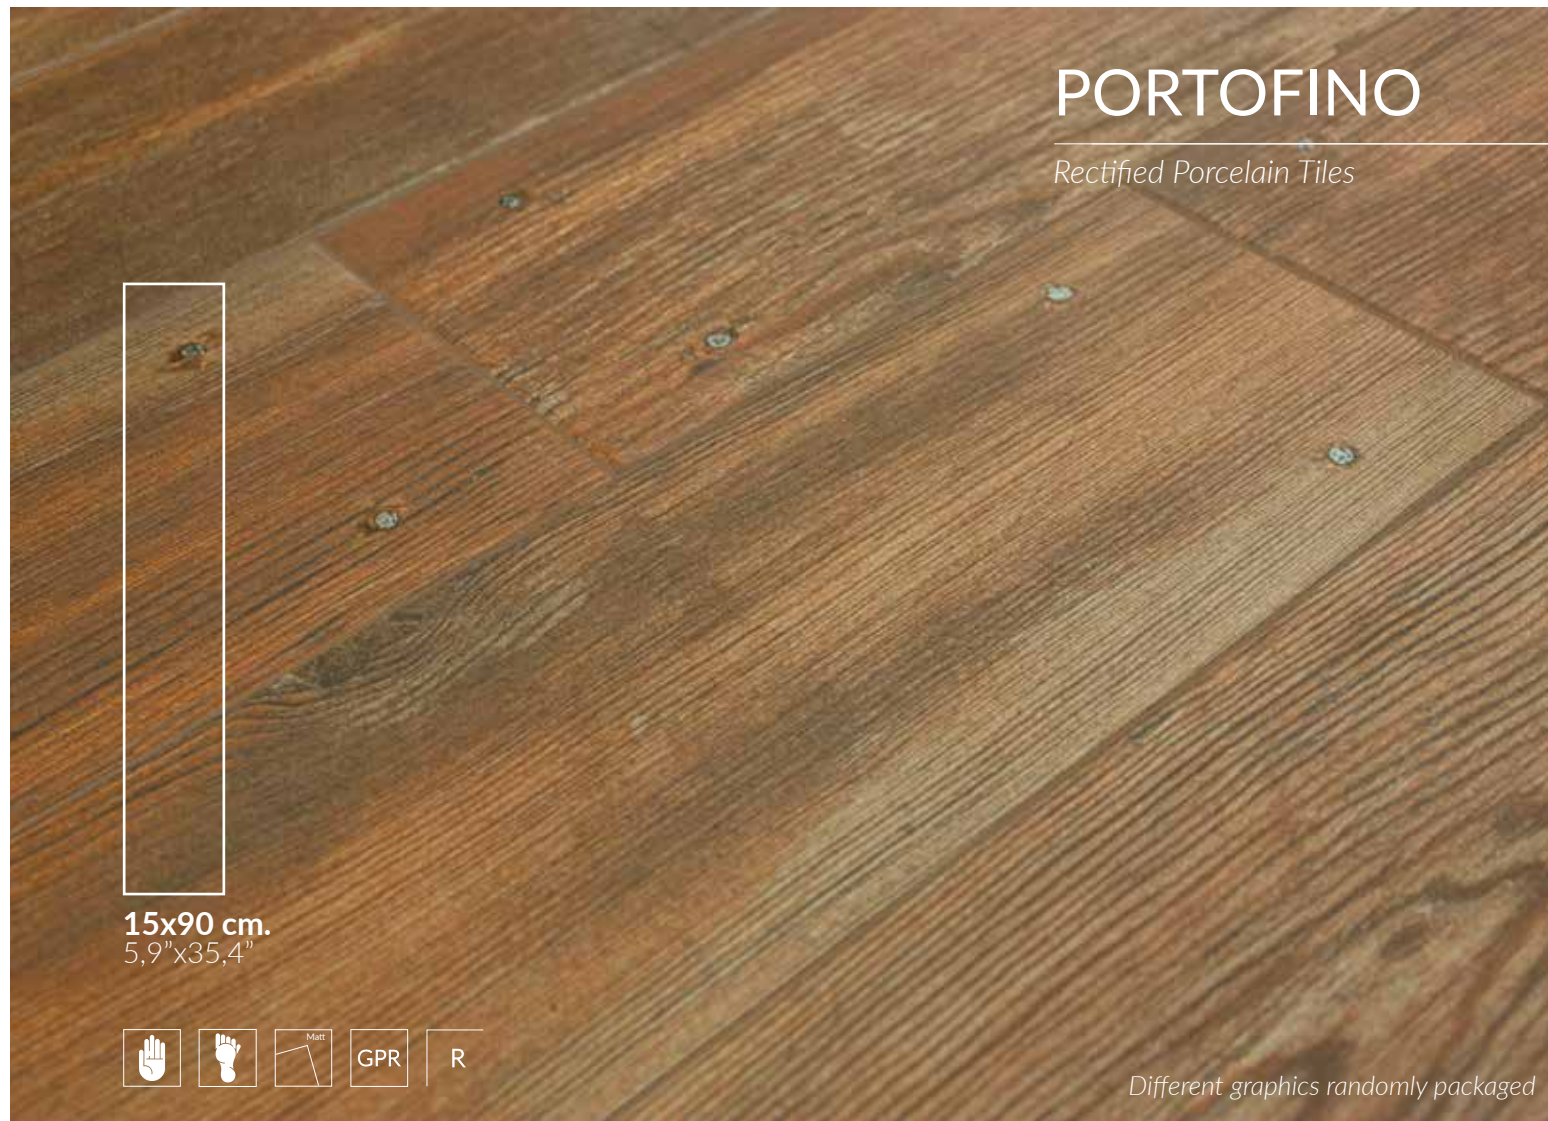

White Sand Honey Nature Grey

Available Sizes	Pz/bx	Sqm/bx	Kg/bx	Bx/Pallet	Sqm/Pallet	Kg/Pallet	Thickness
15x90 cm_5,9"x35,4"	8pz	1,08	22,80	50bx	64,80	1.397	RT