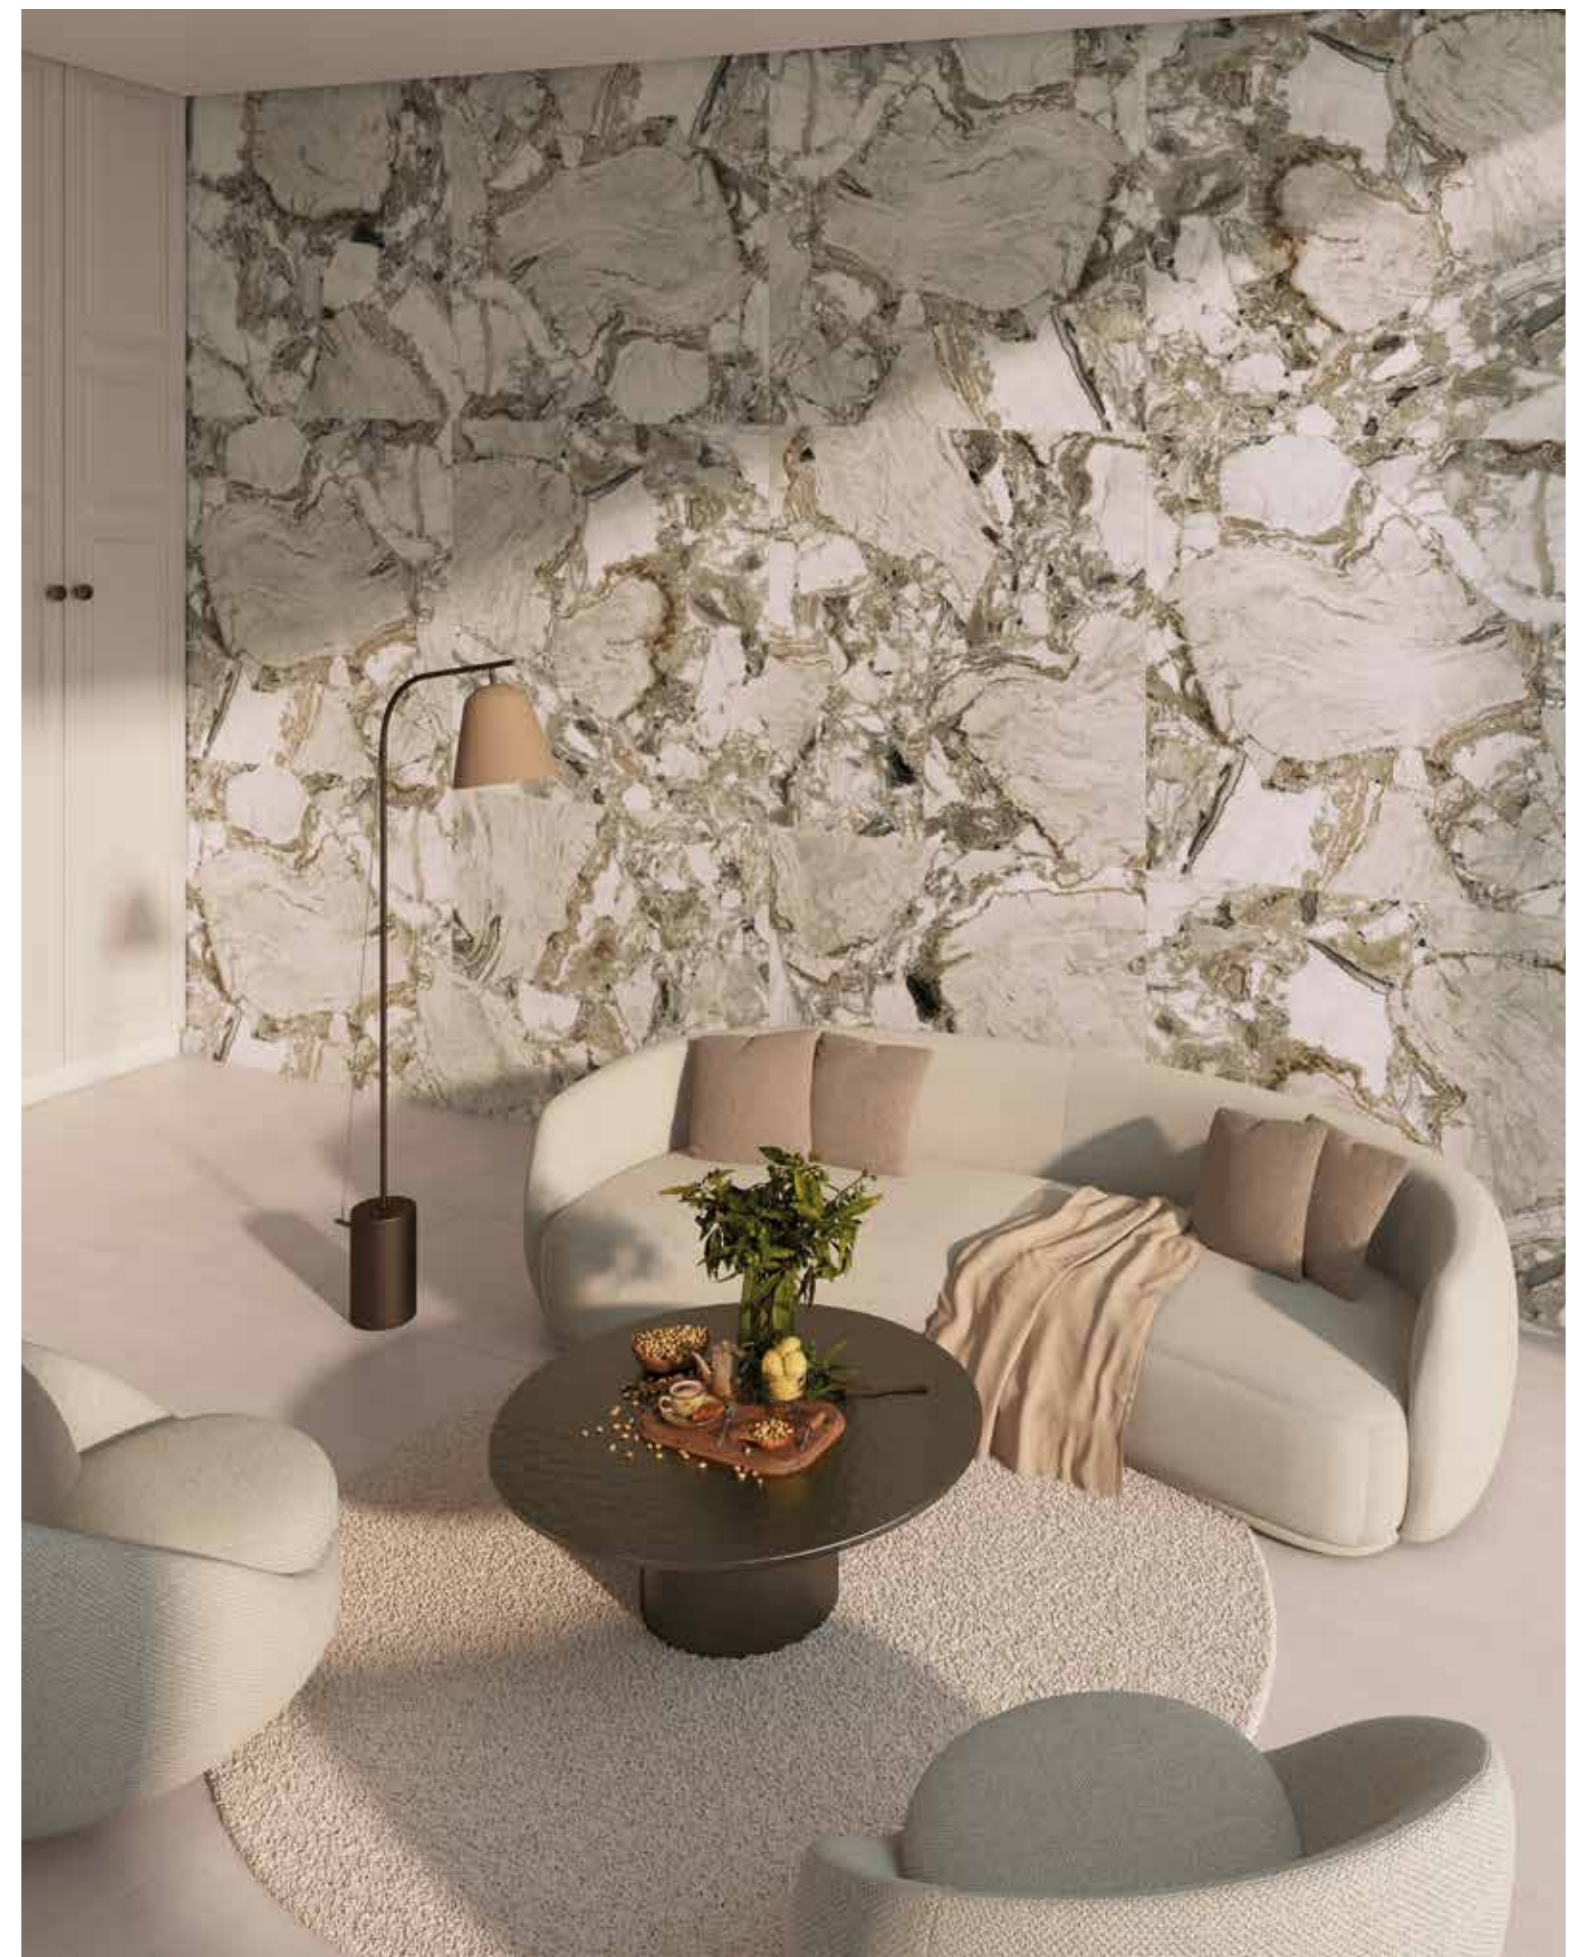

Versus Brown 120x120cm_47,2"x47,2" & Balbi Perla 60x120cm_23,6"x47,2"