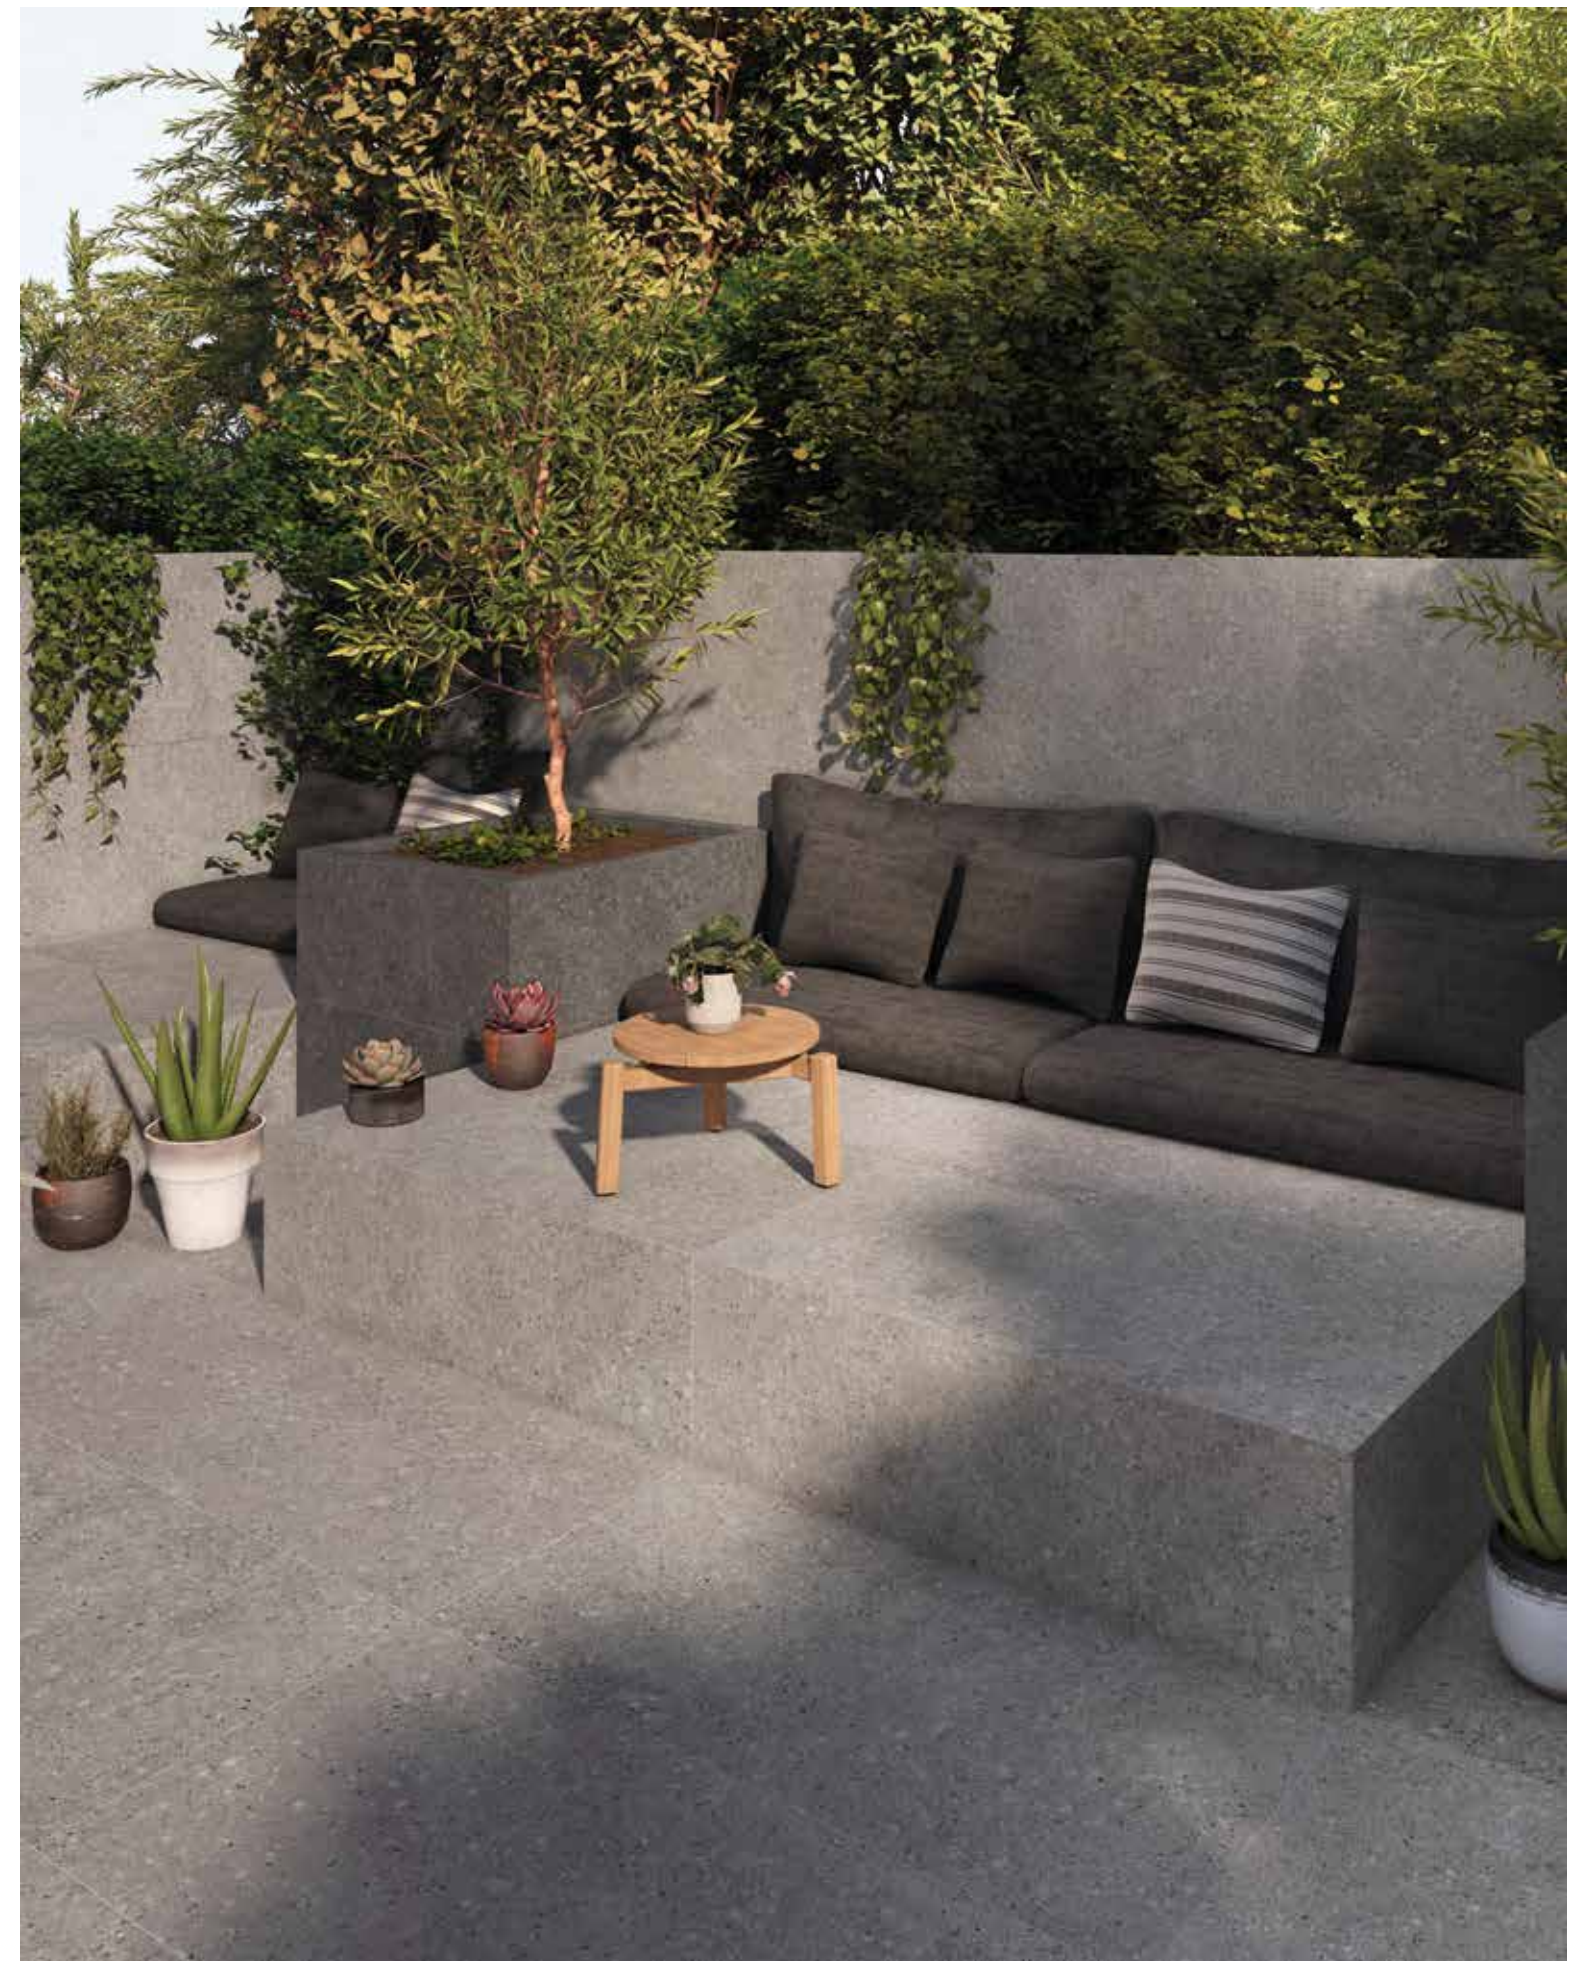

Juliette Gris 60x120cm_23,6"x47,2"