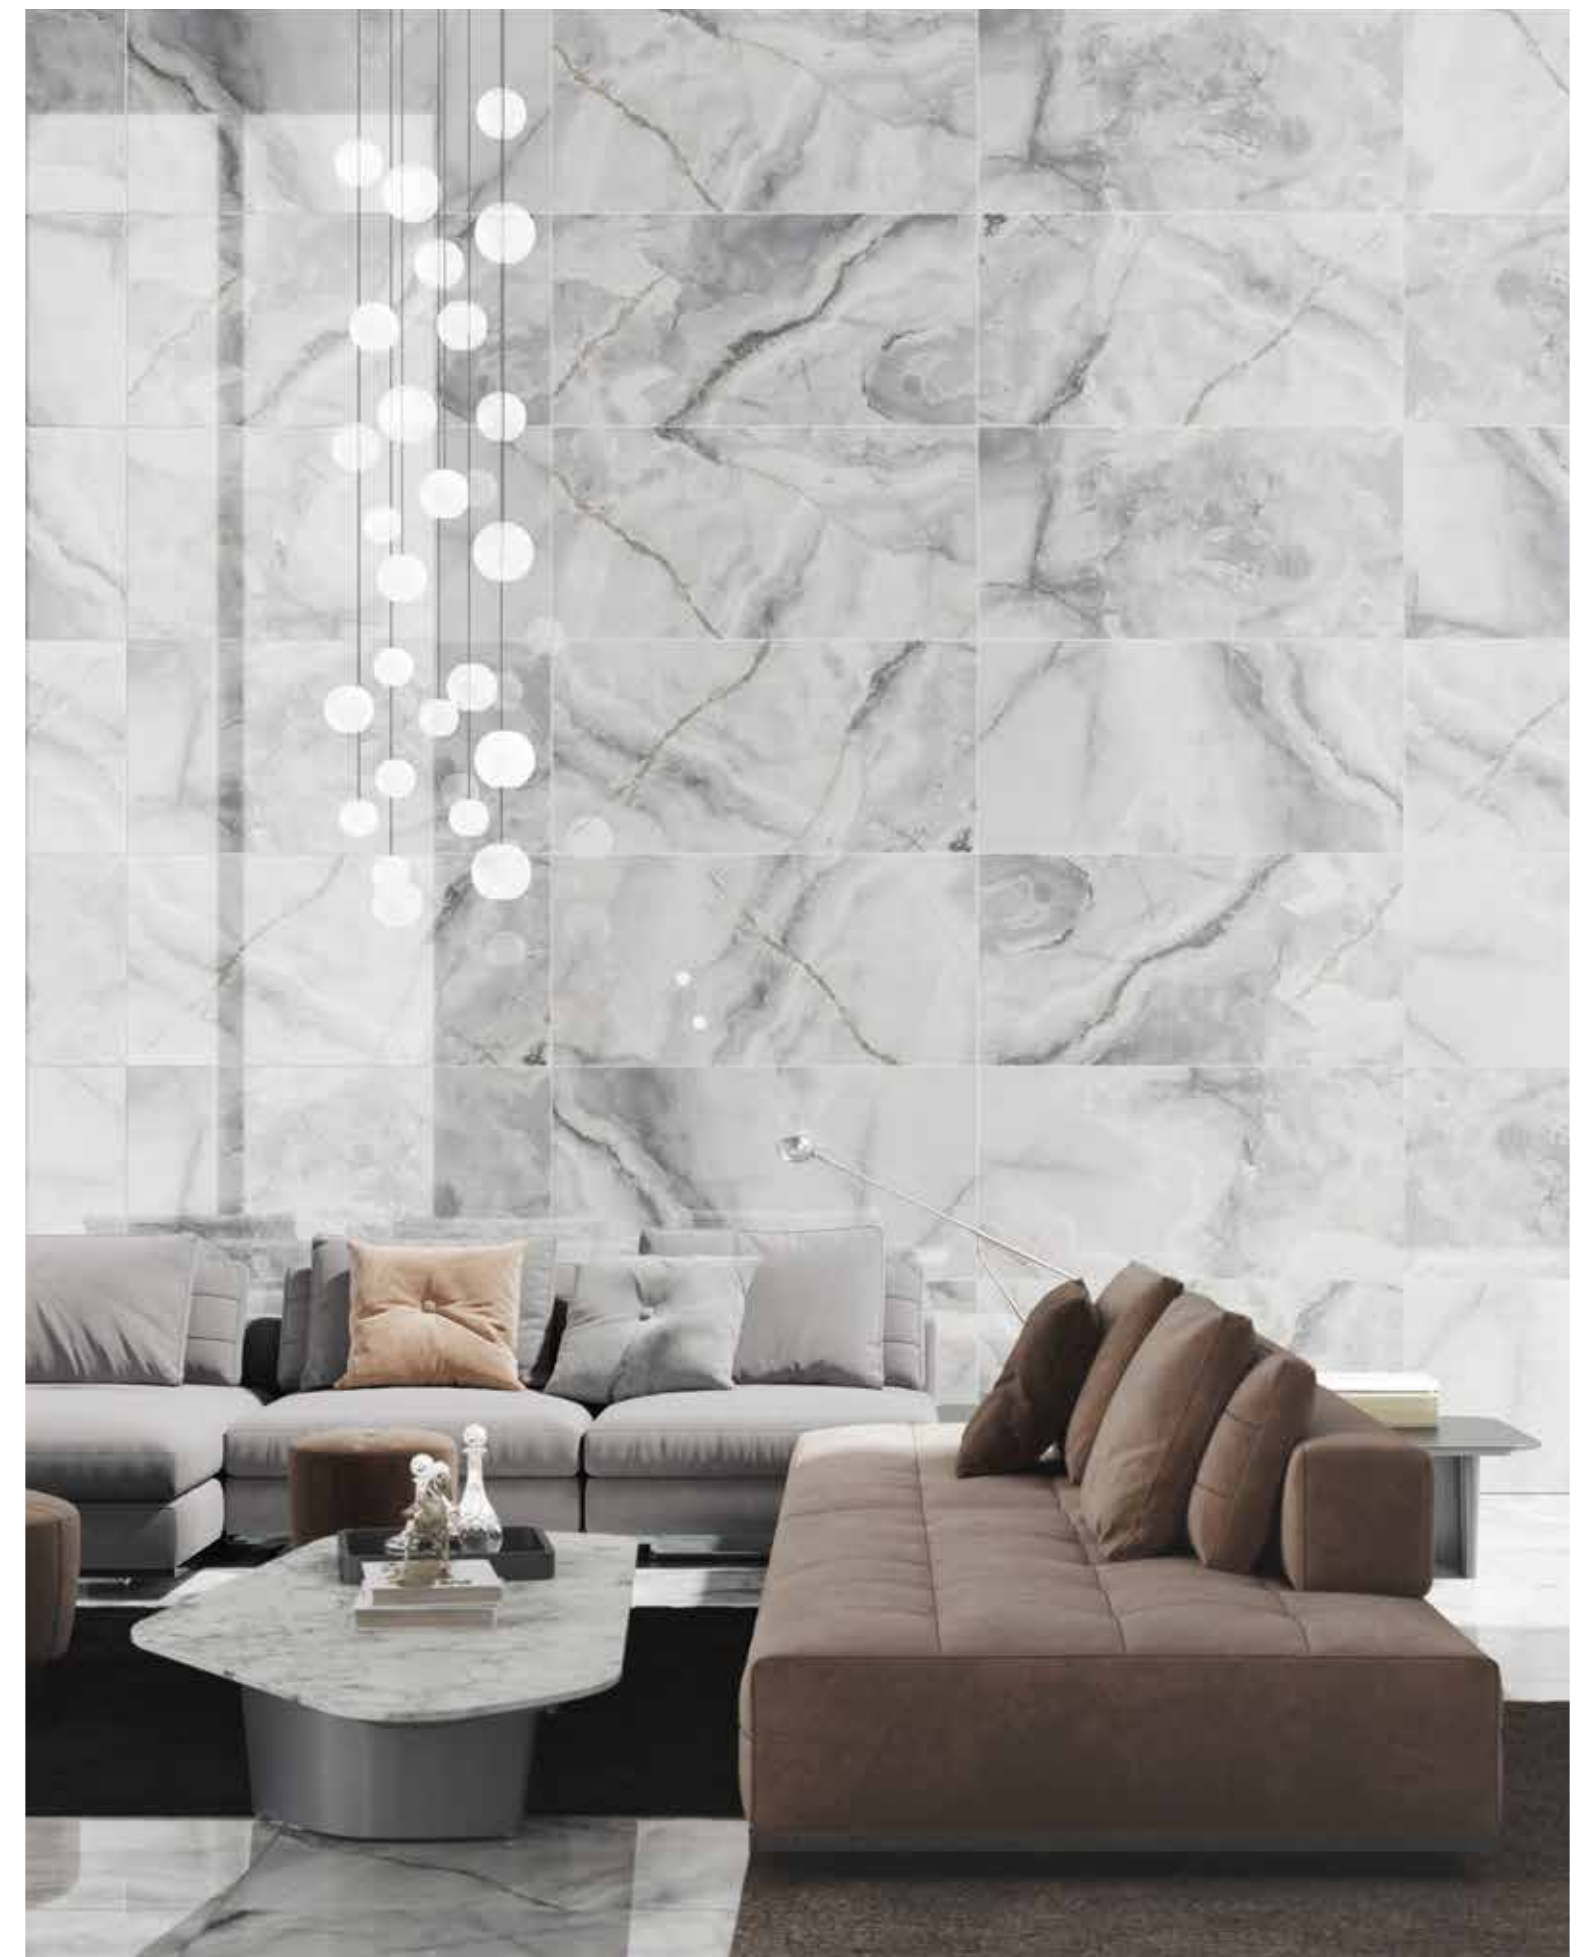

Eunoia Grey 60x120cm_23,6"x47,2"