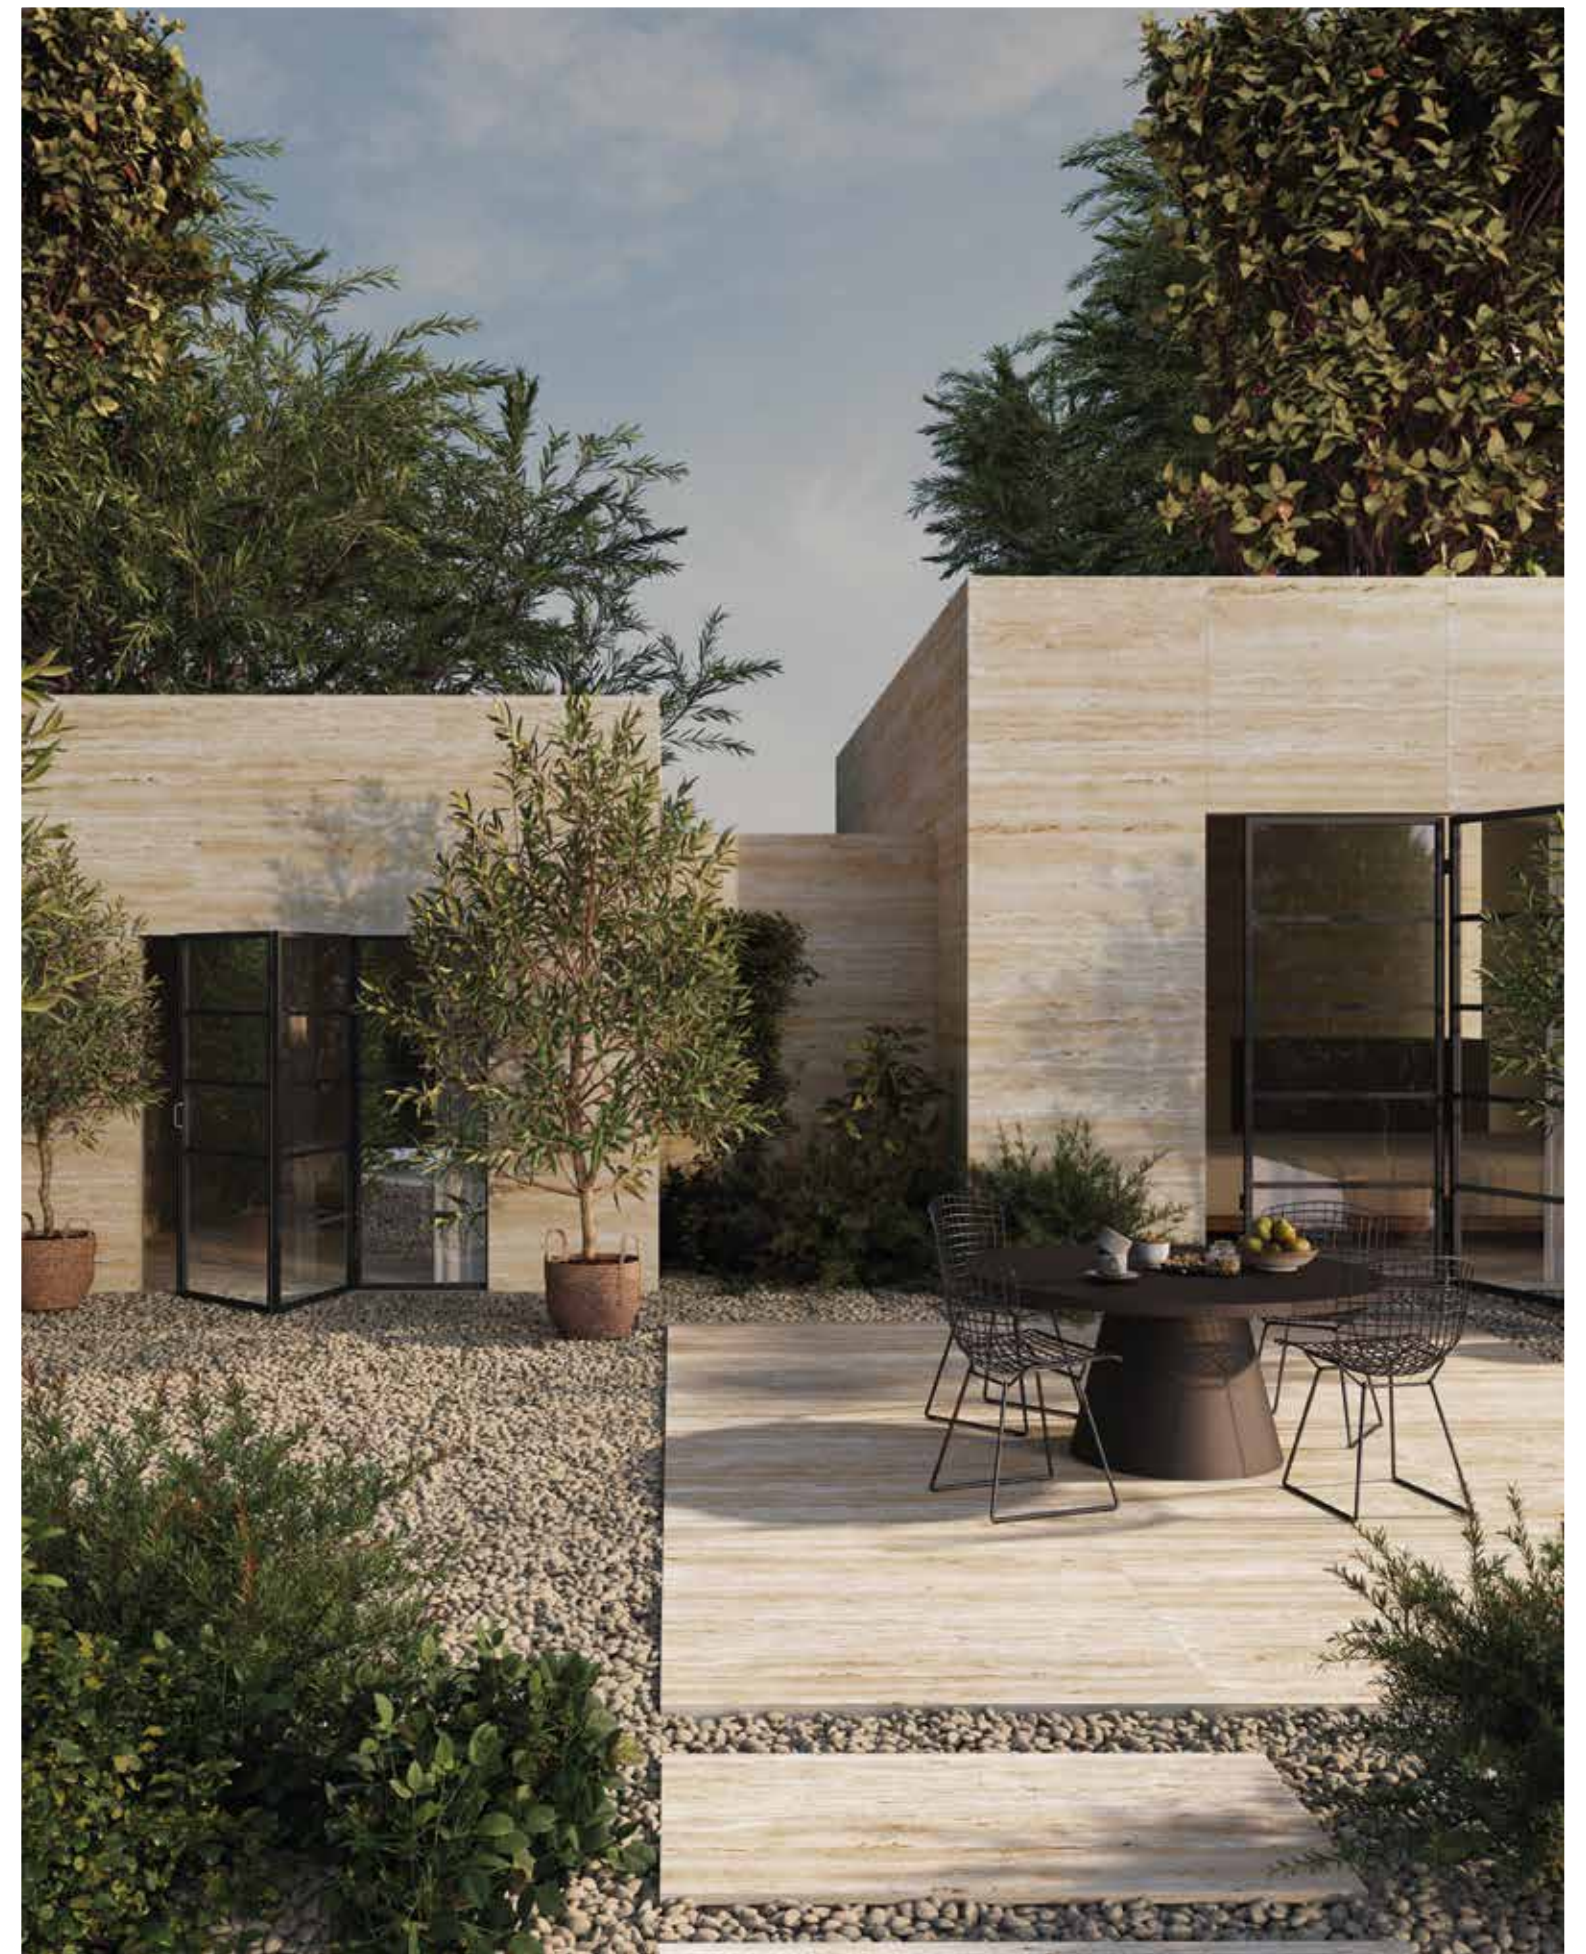

Available Sizes	Pz/bx	Sqm/bx	Kg/bx	Bx/Pallet	Sqm/Pallet	Kg/Pallet	Thickness
60x60 cm. 23,6"x23,6"	4pz	1,44	30,8	30bx	43,20	924	RT
60x120 cm. 23,6"x47,2"	2pz	1,44	37,05	32bx	46,08	1.185	RT

Available Sizes	Pz/bx	Sqm/bx	Kg/bx	Bx/Pallet	Sqm/Pallet	Kg/Pallet	Thickness
45x90 cm. 17,7"x35,4"	2pz	0,81	38,32	44bx	35,64	1.663	20mm
60x60 cm. 23,6"x23,6"	2pz	0,73	33,02	30bx	21,90	995	20mm
60x120 cm. 23,6"x47,2"	1pz	0,72	33,78	32bx	23,04	1.100	20mm
60x90 cm. 23,6"x35,4"	1pz	0,54	24,87	32bx	17,28	810	20mm
90x90 cm. 35,4"x35,4"	1pz	0,81	39,42	27bx	21,87	1.080	20mm

Travertino Noce 60x120cm. 23,6"x47,2"