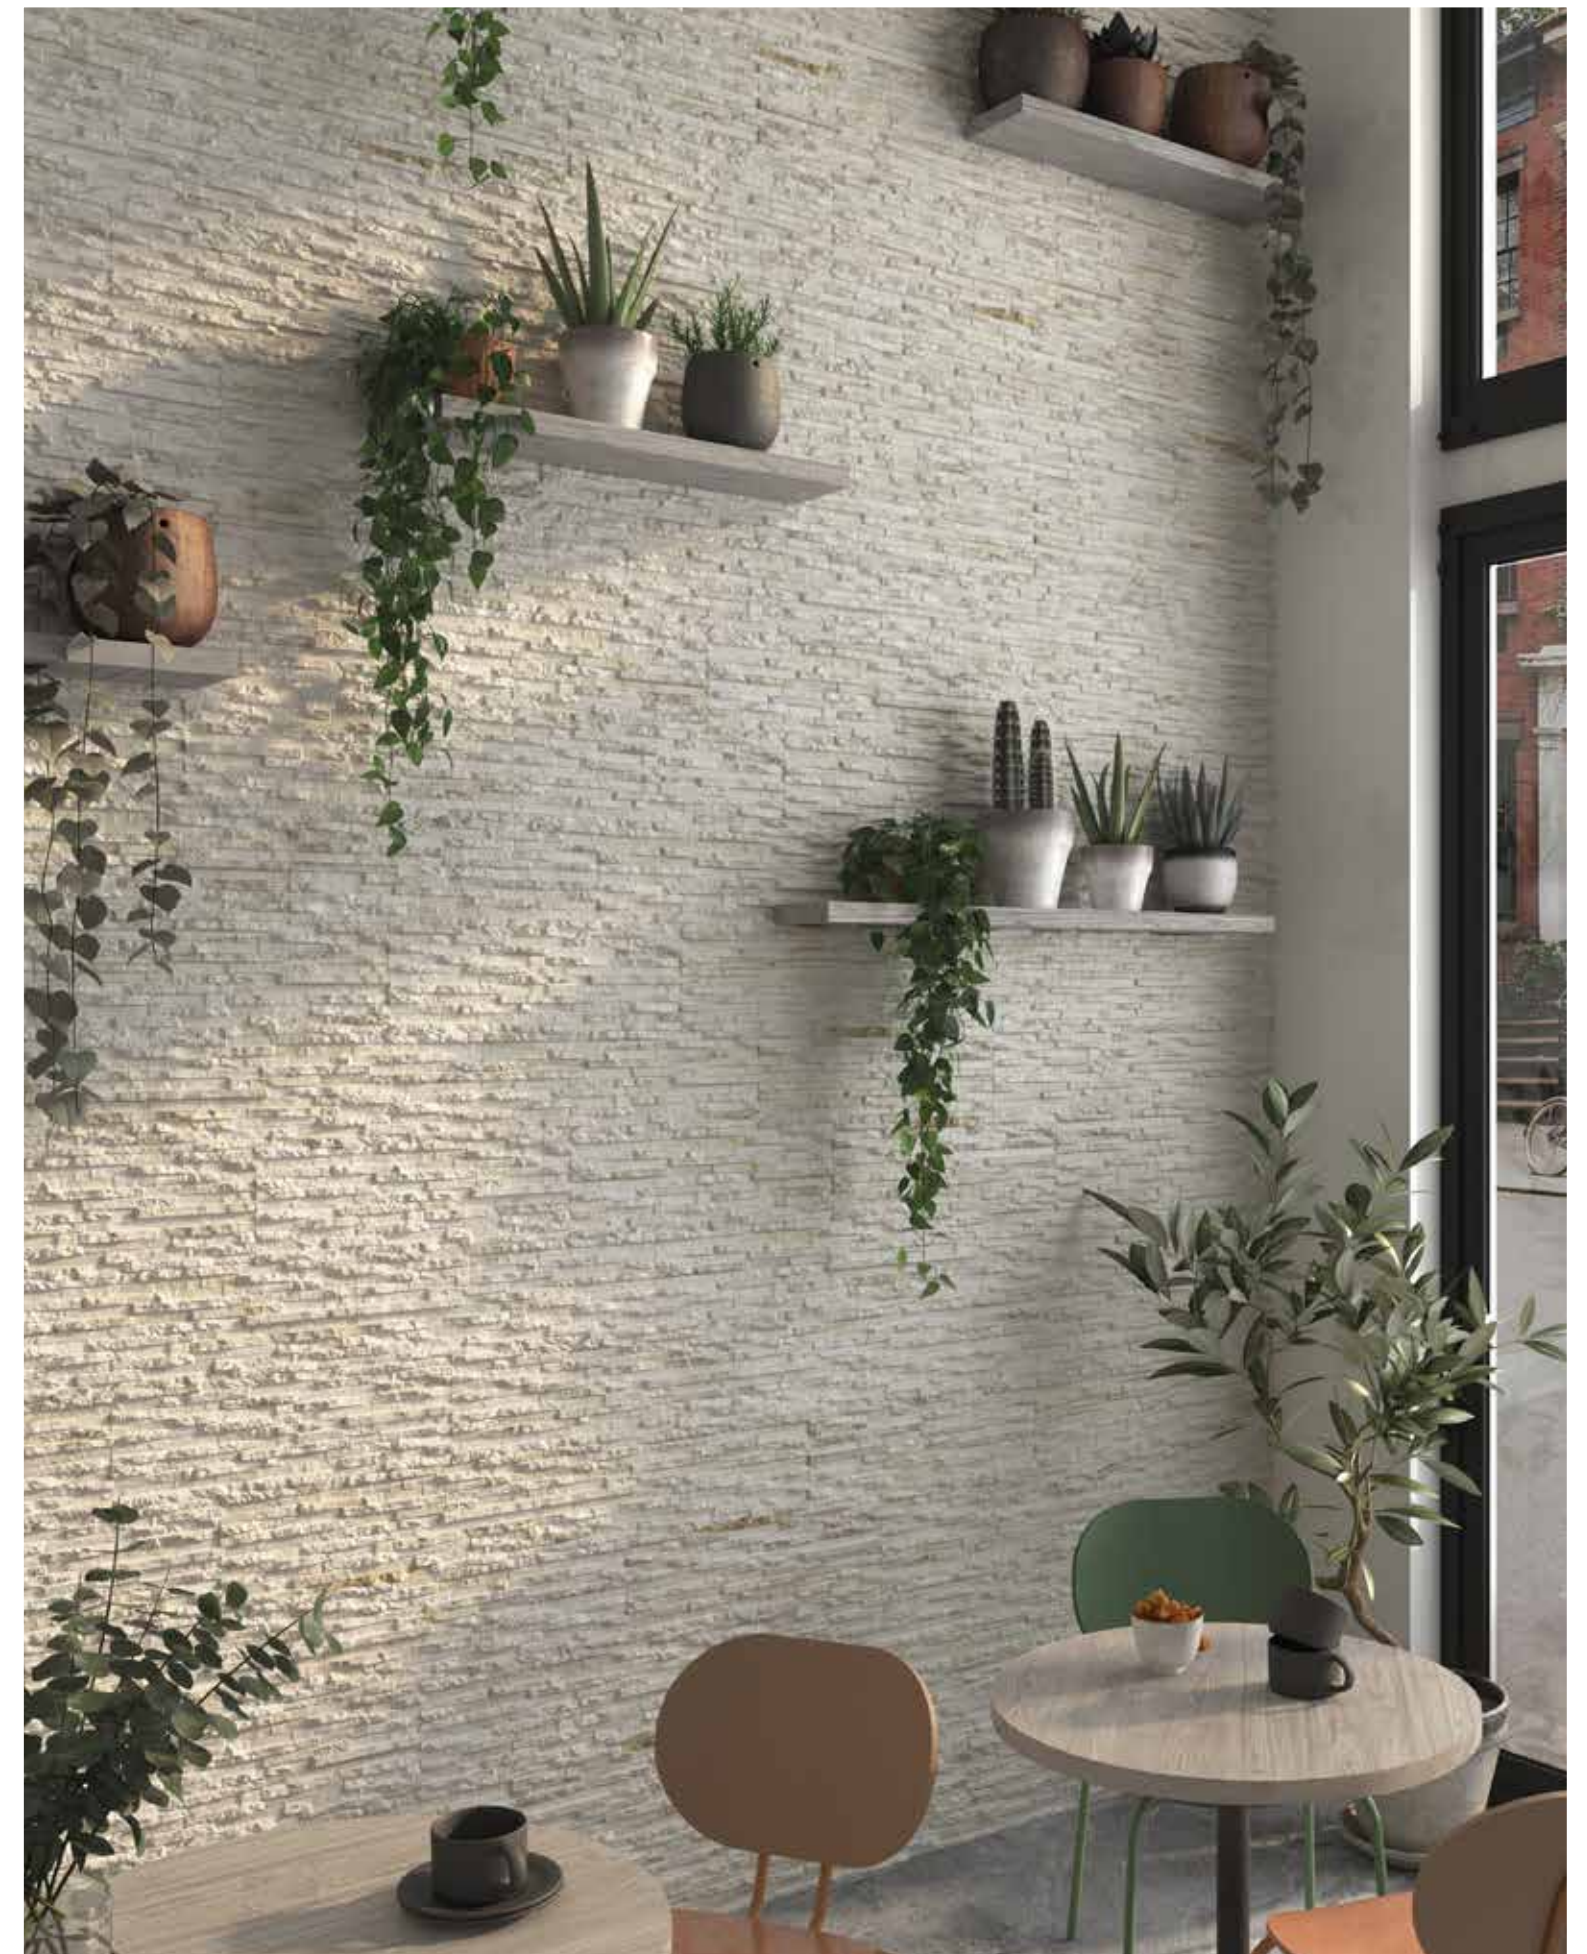

Centenar White 17x52cm_6,7"x20,5"