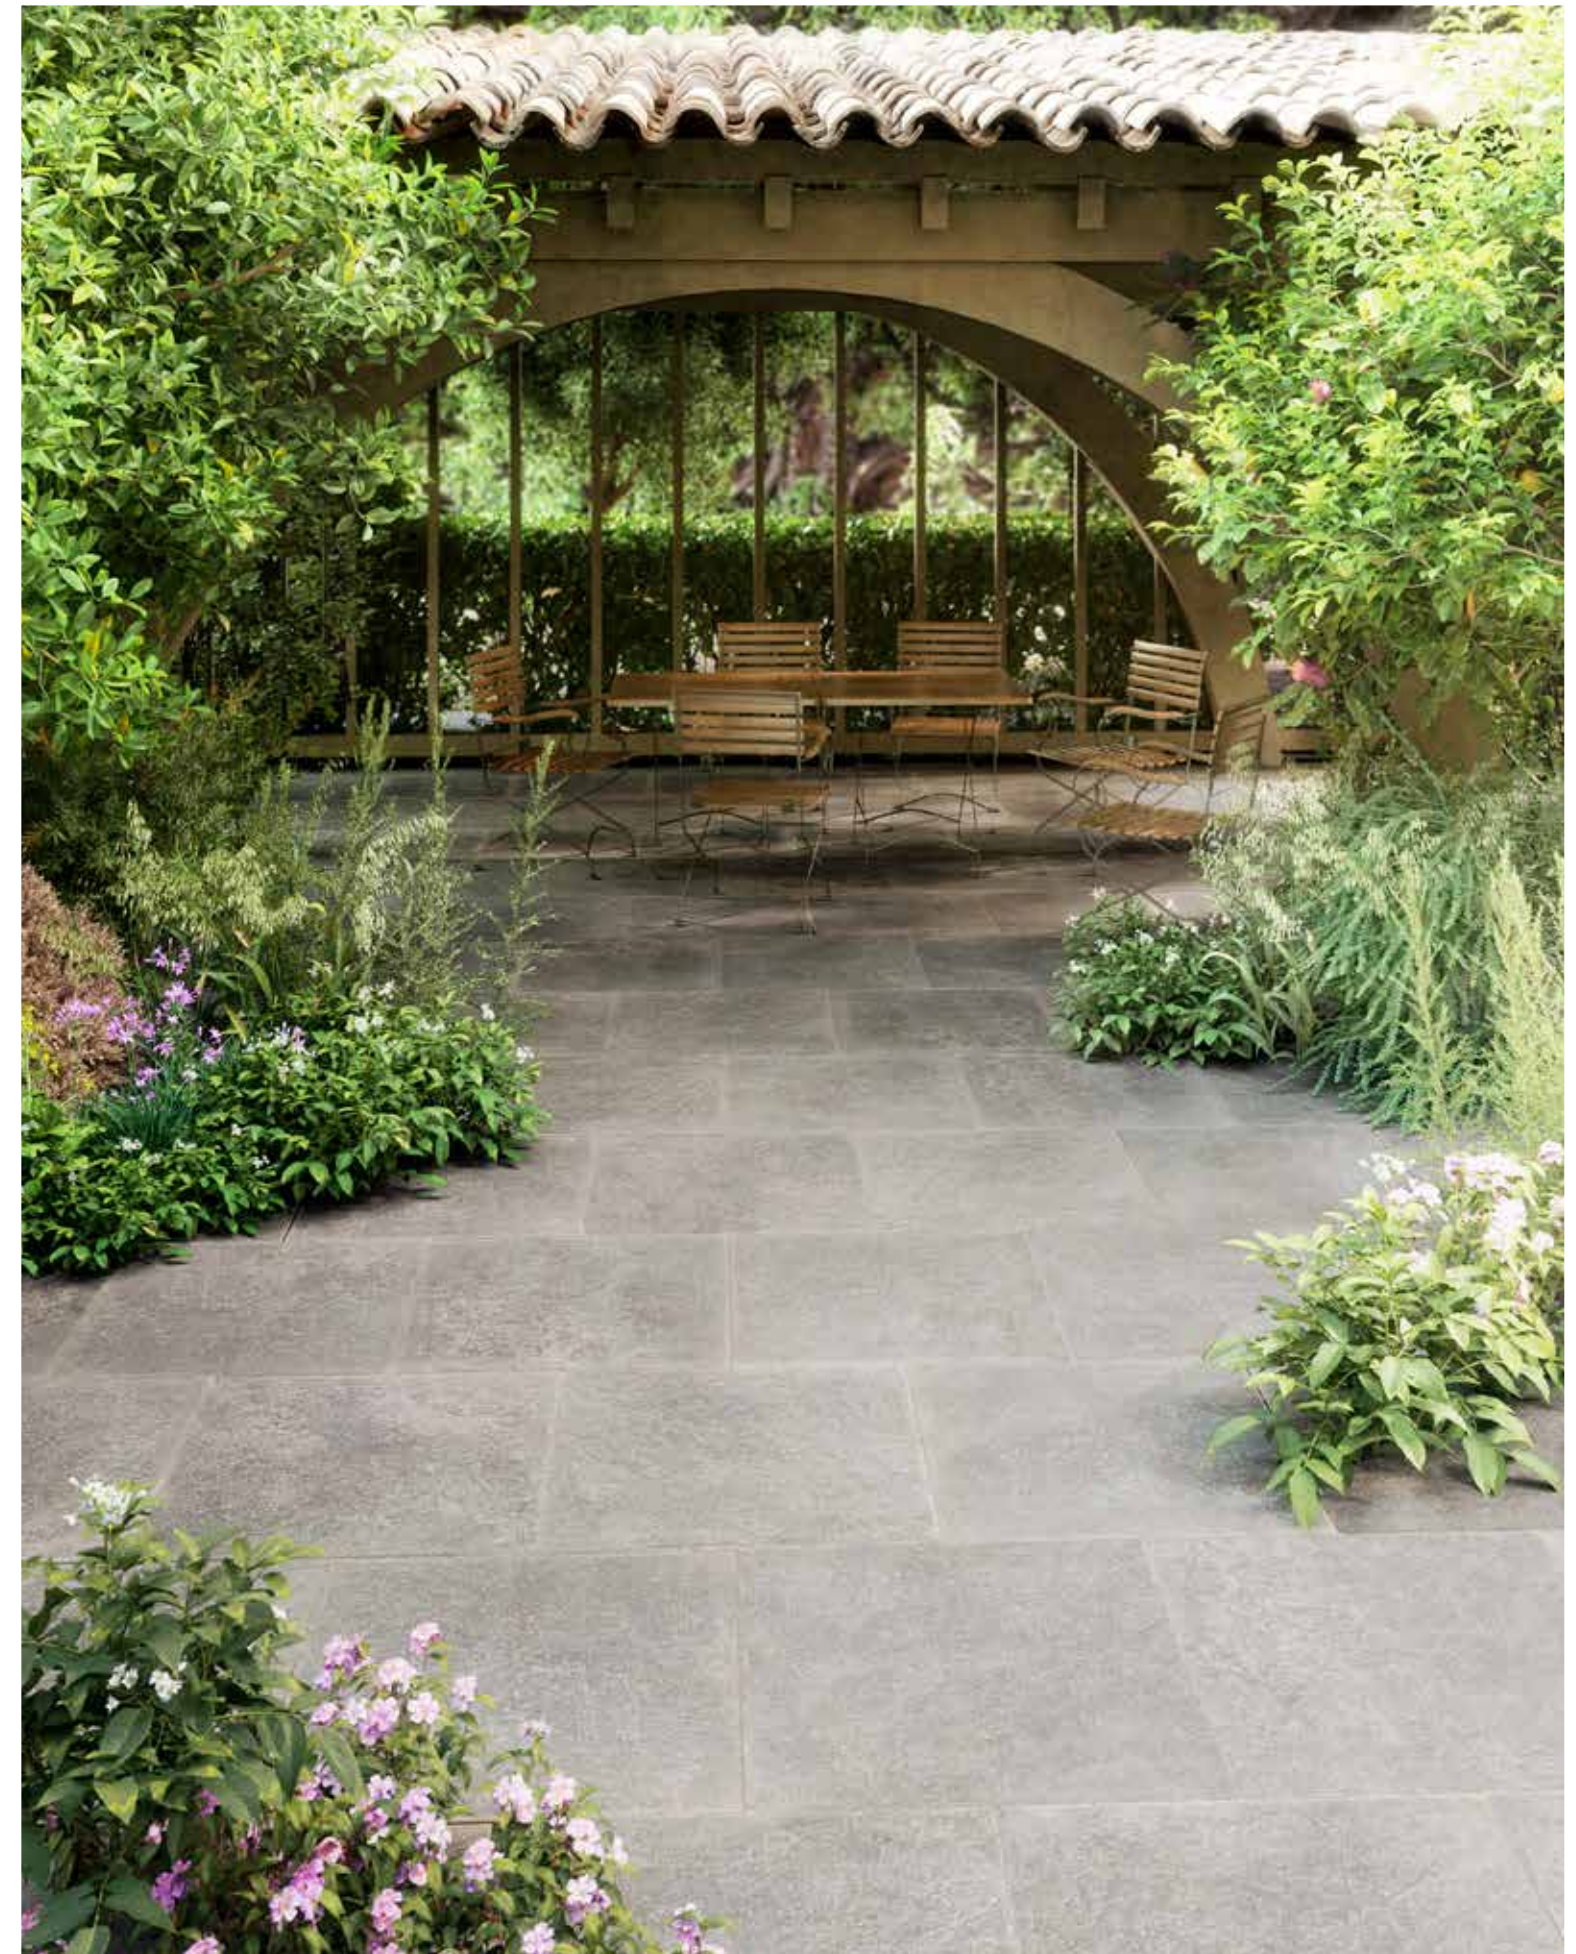

Olympto Grey 60x60cm._23,6"x23,6"