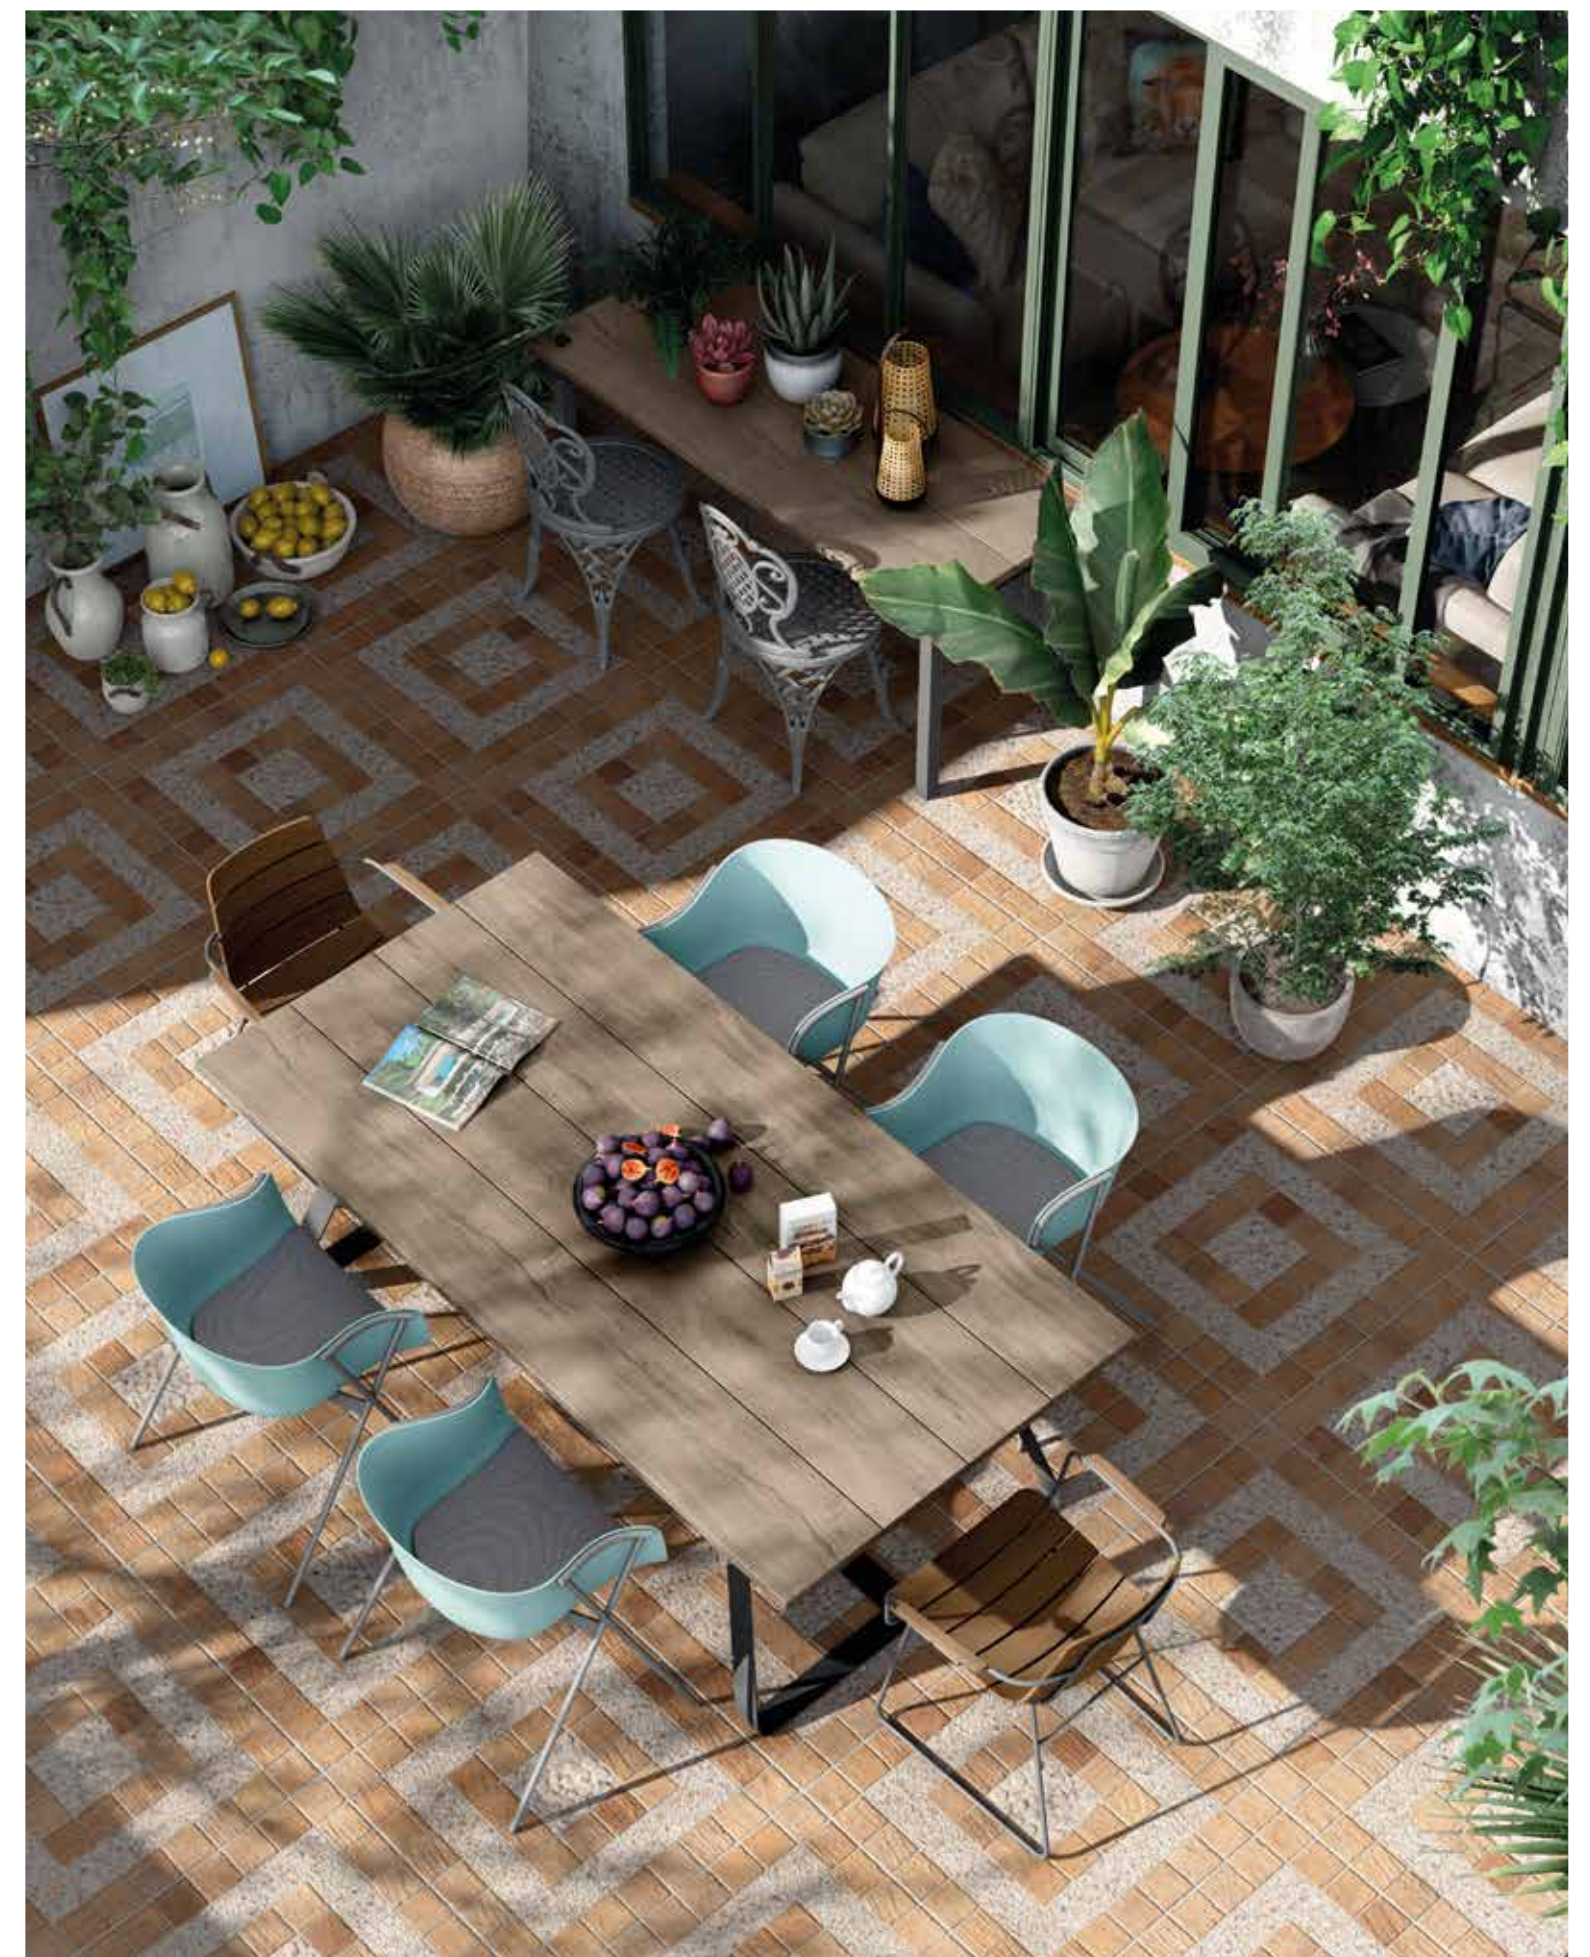

APOLO

Vitrified & Rectified Porcelain Tiles

90x90 cm.
35,4"x35,4"

Different graphics randomly packaged

Natural

Marengo

Available Sizes	Pz/bx	Sqm/bx	Kg/bx	Bx/Pallet	Sqm/Pallet	Kg/Pallet	Thickness
90x90 cm._35,4"x35,4"	1pz	0,81	39,42	27bx	21,87	1.080	20mm