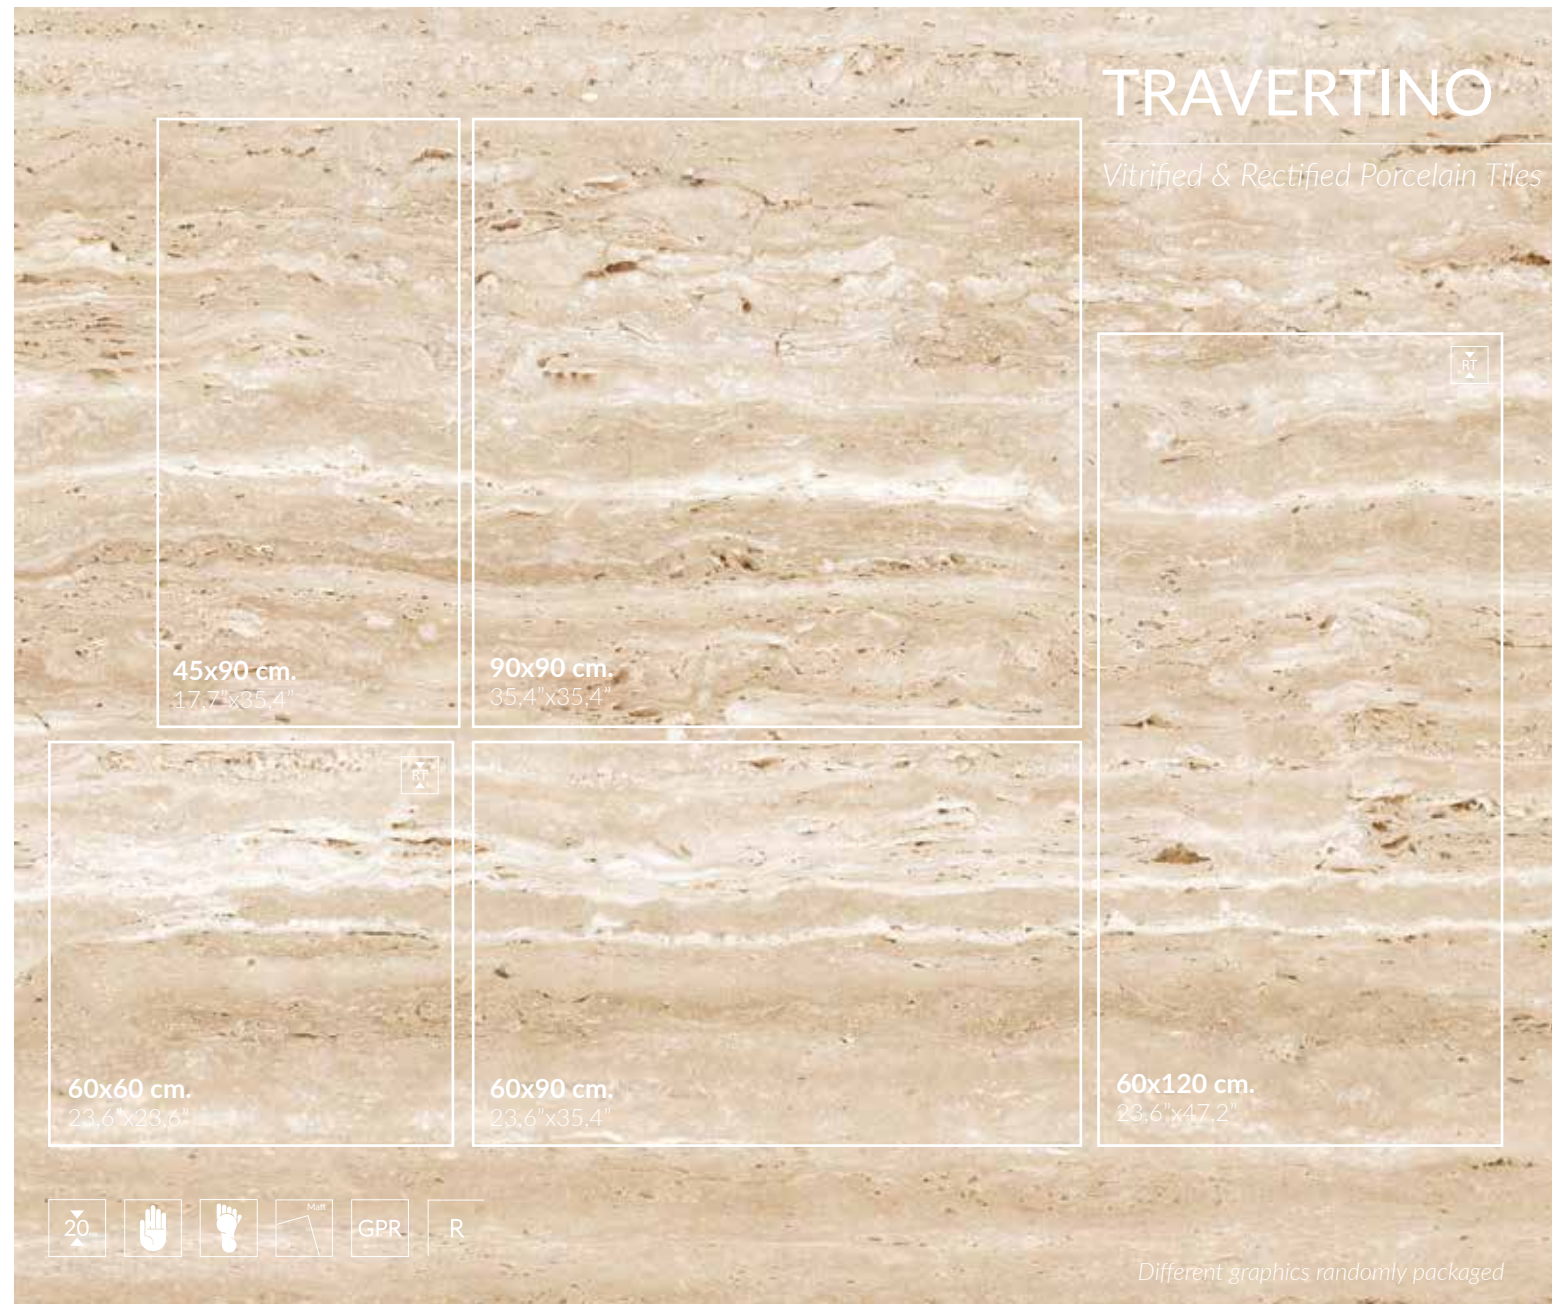

— Rodin Antracita 90x90cm._35,4"x35,4" & Ordesa Crema 12,5x25cm._4,9"x9,8"

RODIN

Vitrified & Rectified Porcelain Tiles

└ Rodin Antracita 60x60cm, 23,6"x23,6"

└ Rodin Grey 60x60 cm. & 60x120cm, 23,6"x23,6" & 23,6"x47,2"