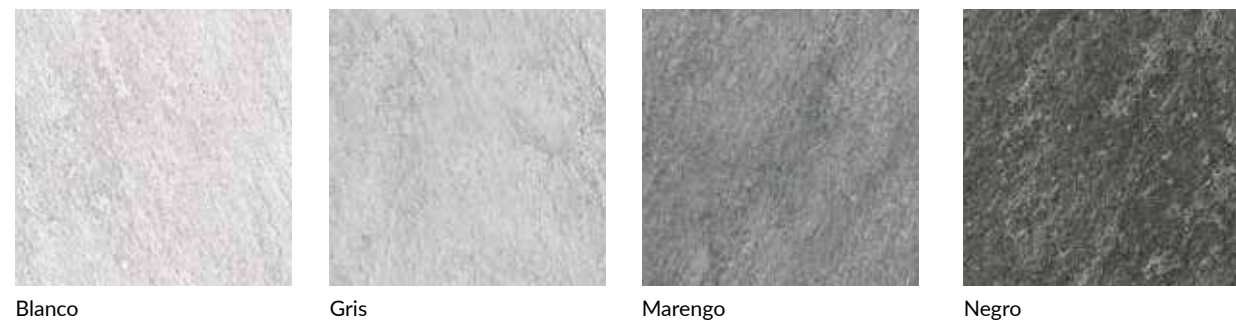

PIZARRA

Vitrified & Rectified Porcelain Tiles

45x90 cm.
17,7"x35,4"

90x90 cm.
35,4"x35,4"

60x60 cm.
23,6"x23,6"

60x90 cm.
23,6"x35,4"

60x120 cm.
23,6"x47,2"

Different graphics randomly packaged

Blanco

Gris

Marengo

Negro

Available Sizes	Pz/bx	Sqm/bx	Kg/bx	Bx/Pallet	Sqm/Pallet	Kg/Pallet	Thickness
45x90 cm._17,7"x35,4"	2pz	0,81	38,32	44bx	35,64	1.663	20mm
60x60 cm._23,6"x23,6"	2pz	0,73	33,02	30bx	21,90	995	20mm
60x120 cm._23,6"x47,2"	1pz	0,72	33,78	32bx	23,04	1.100	20mm
60x90 cm._23,6"x35,4"	1pz	0,54	24,87	32bx	17,28	810	20mm
90x90 cm._35,4"x35,4"	1pz	0,81	39,42	27bx	21,87	1.080	20mm