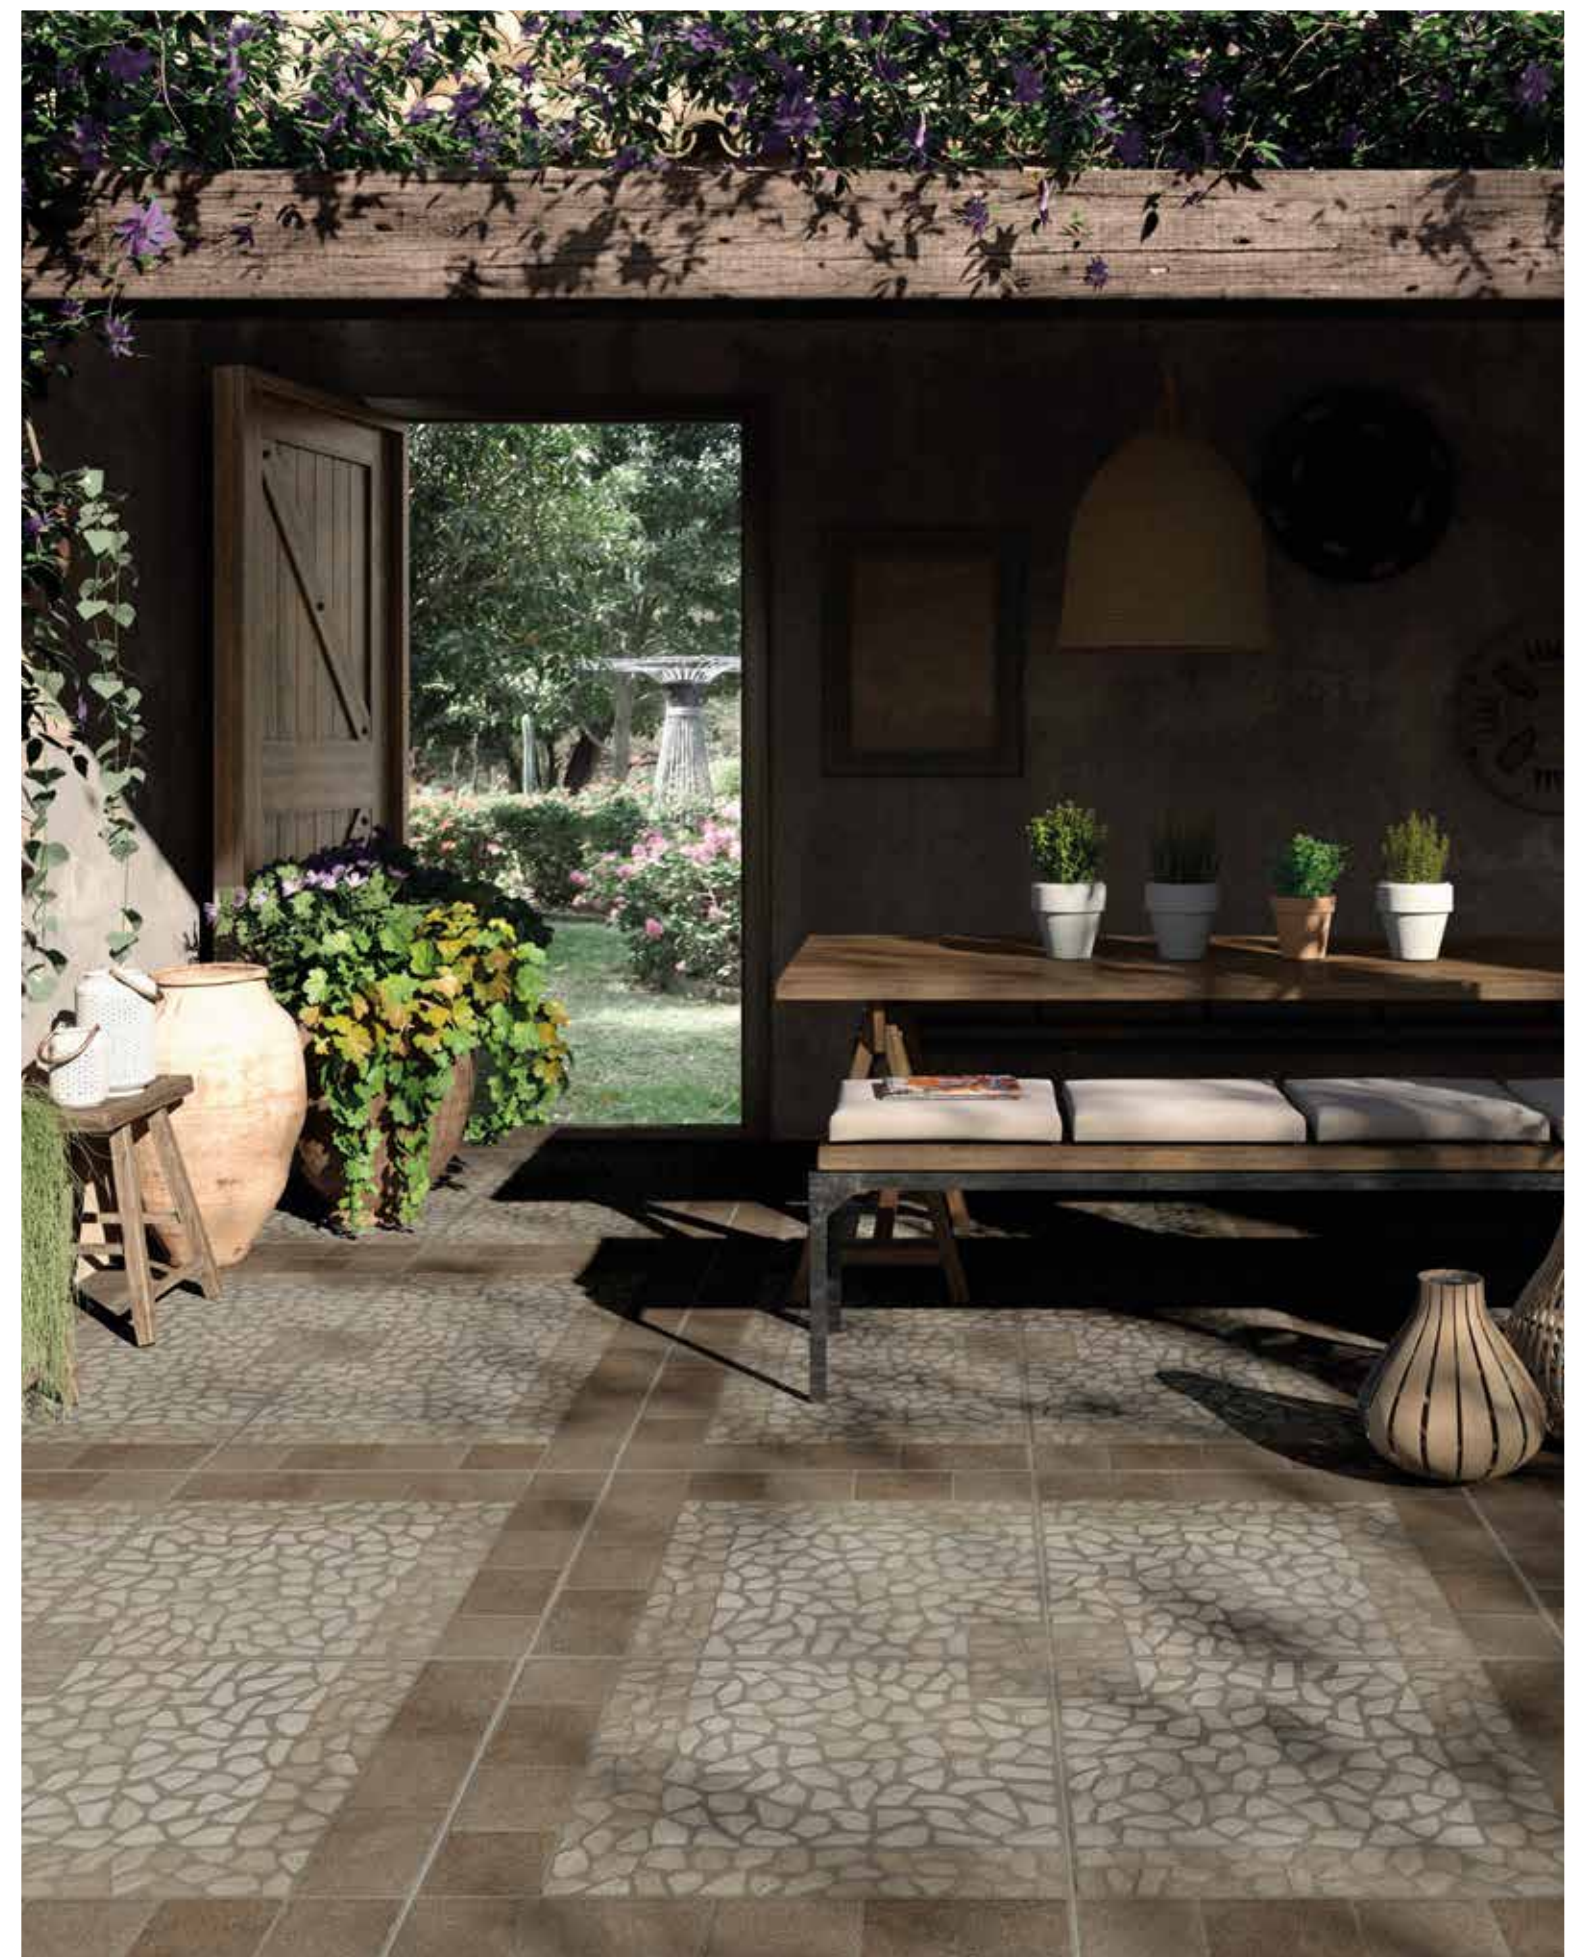

Durero Grey 60x60cm_23,6"x23,6"

DURERO

Vitrified & Rectified Porcelain Tiles

└ Durero Antracita 90x90cm_35,4"x35,4"

└ Durero Grey & Durero Antracita 90x90cm_35,4"x35,4"

Blanco

Taupe

Available Sizes	Pz/bx	Sqm/bx	Kg/bx	Bx/Pallet	Sqm/Pallet	Kg/Pallet	Thickness
90x90 cm._35,4"x35,4"	1pz	0,81	39,42	27bx	21,87	1.080	20mm