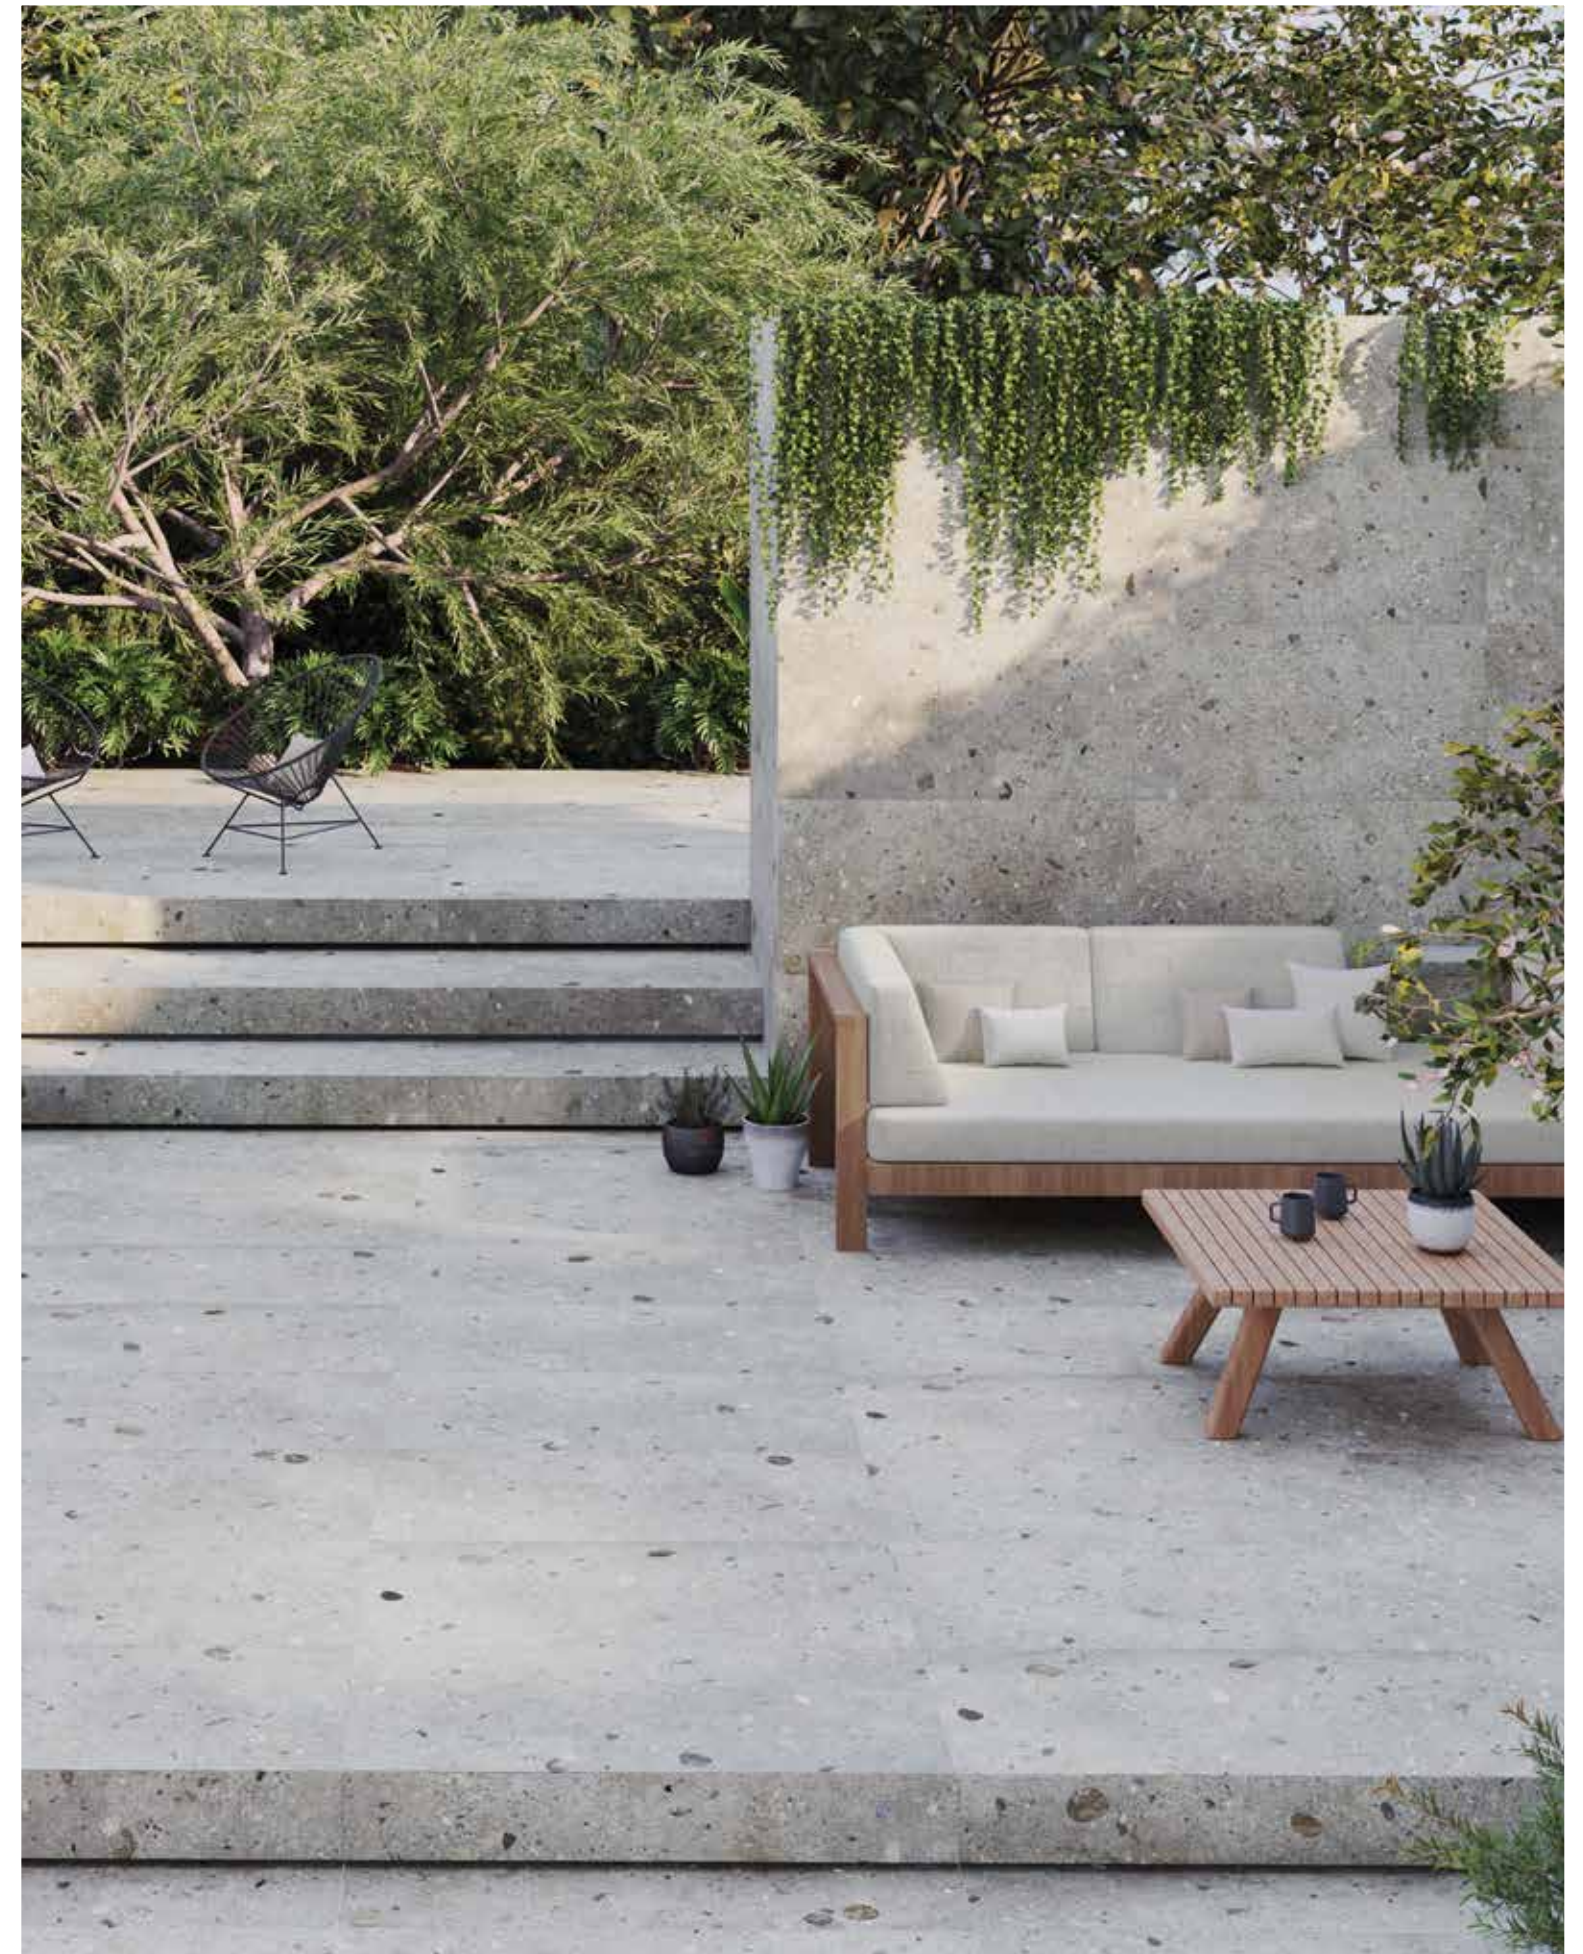

DURERO

Vitrified & Rectified Porcelain Tiles

45x90 cm.
17,7"x35,4"

90x90 cm.
35,4"x35,4"

60x60 cm.
23,6"x23,6"

60x90 cm.
23,6"x35,4"

60x120 cm.
23,6"x47,2"

Different graphics randomly packaged