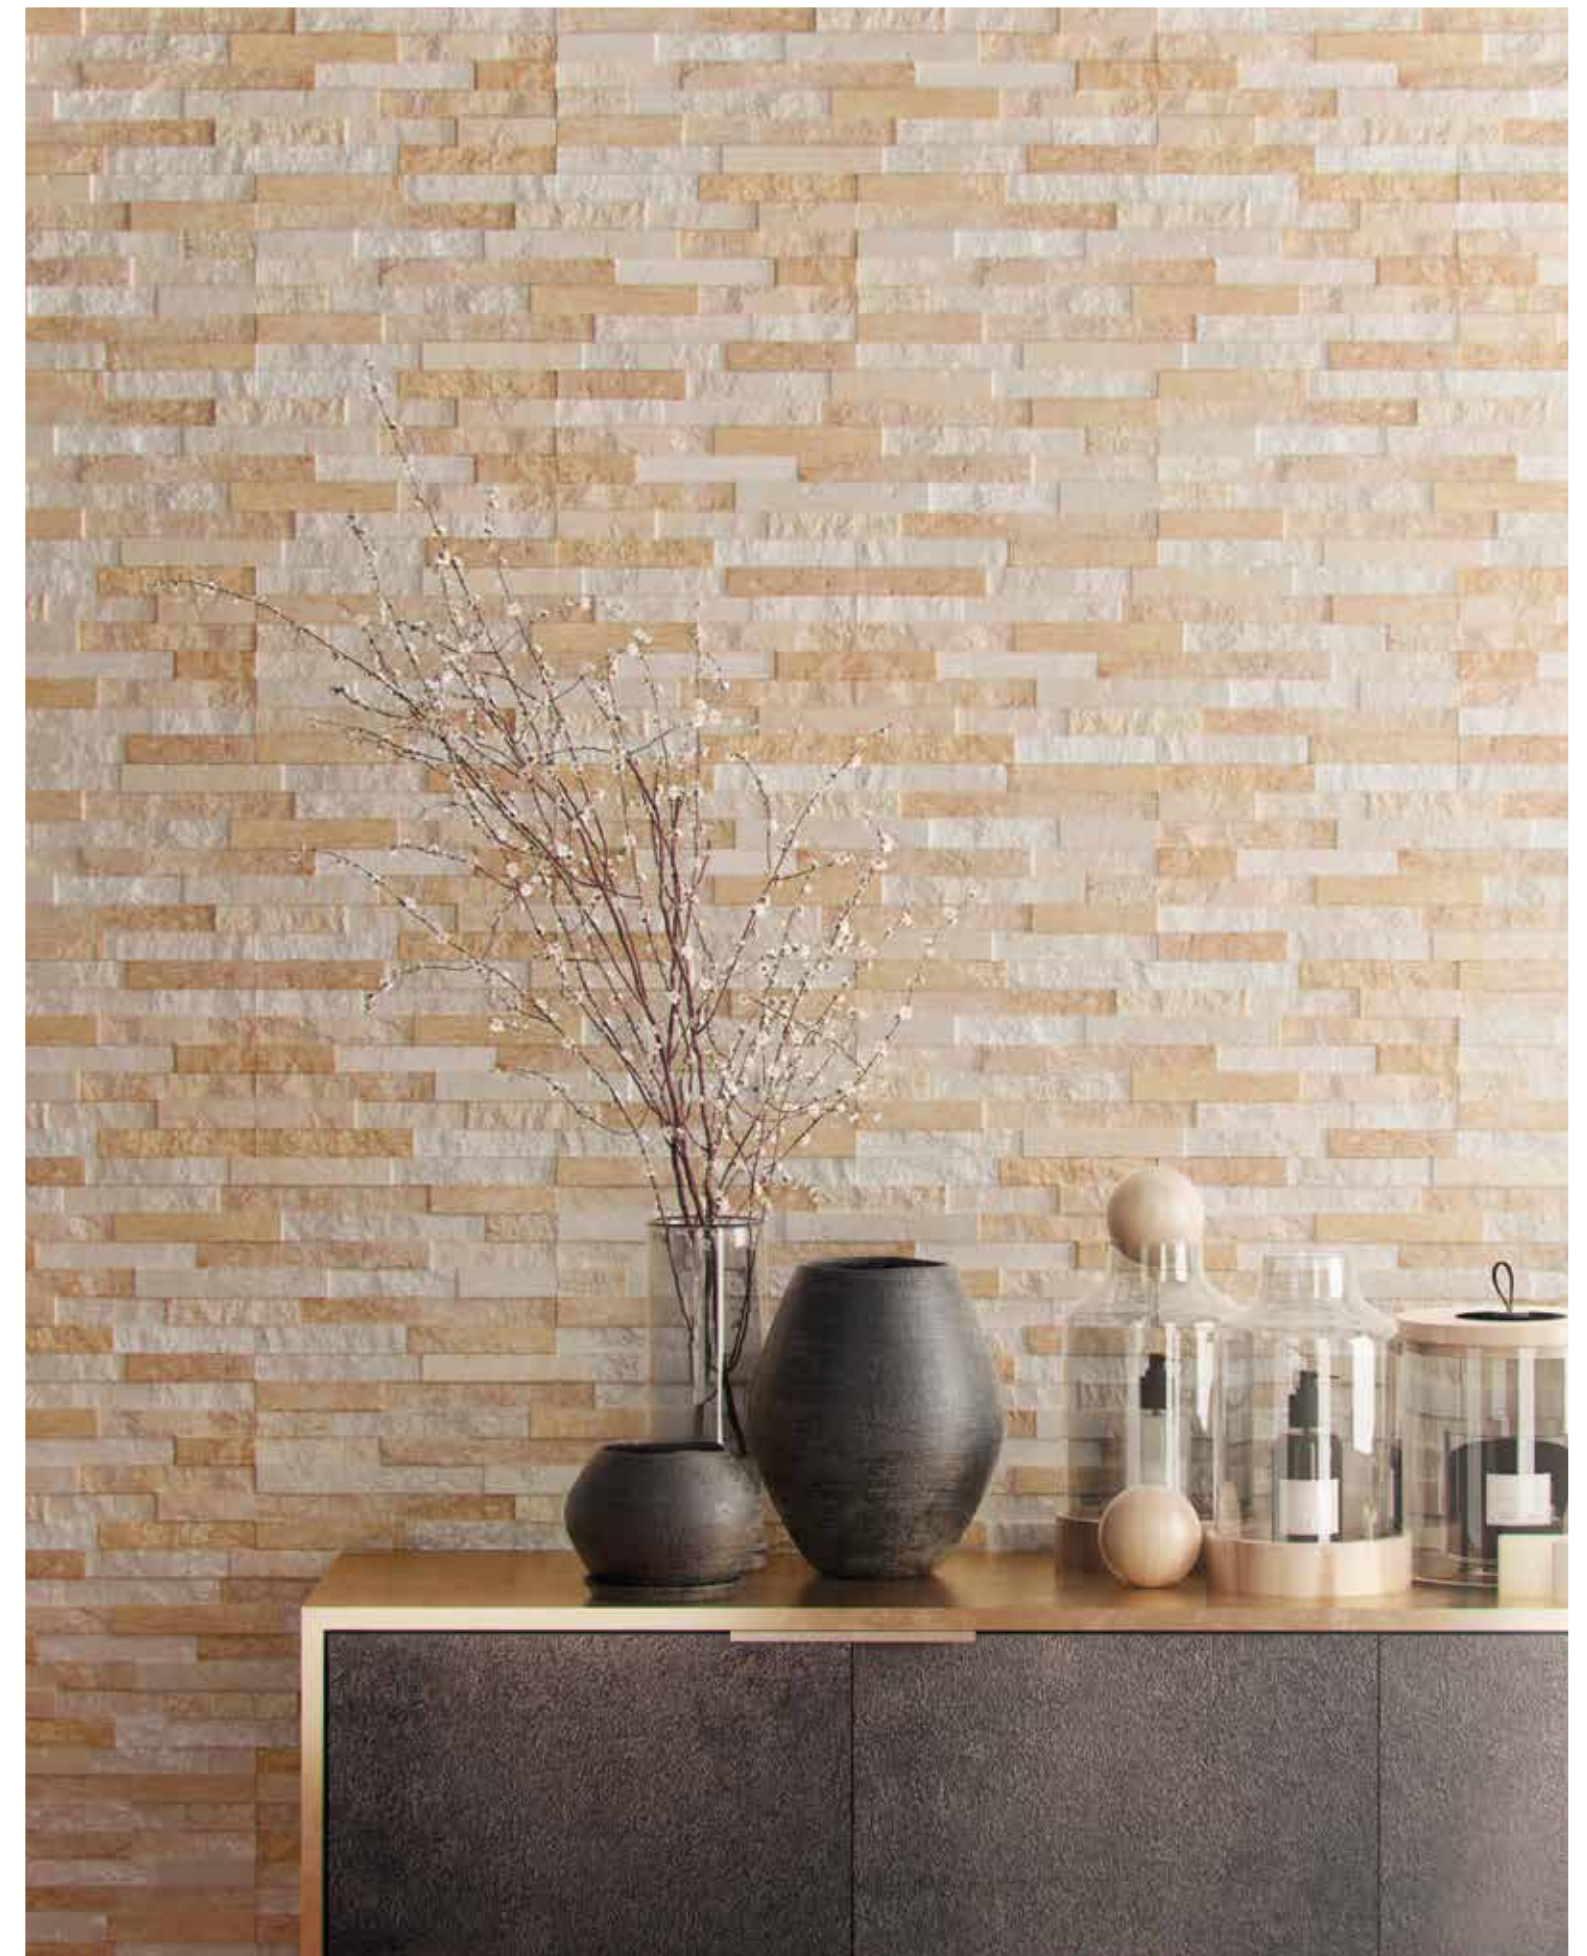

Brickstone Beige 16,3x51,7cm._6,4"x20,4"