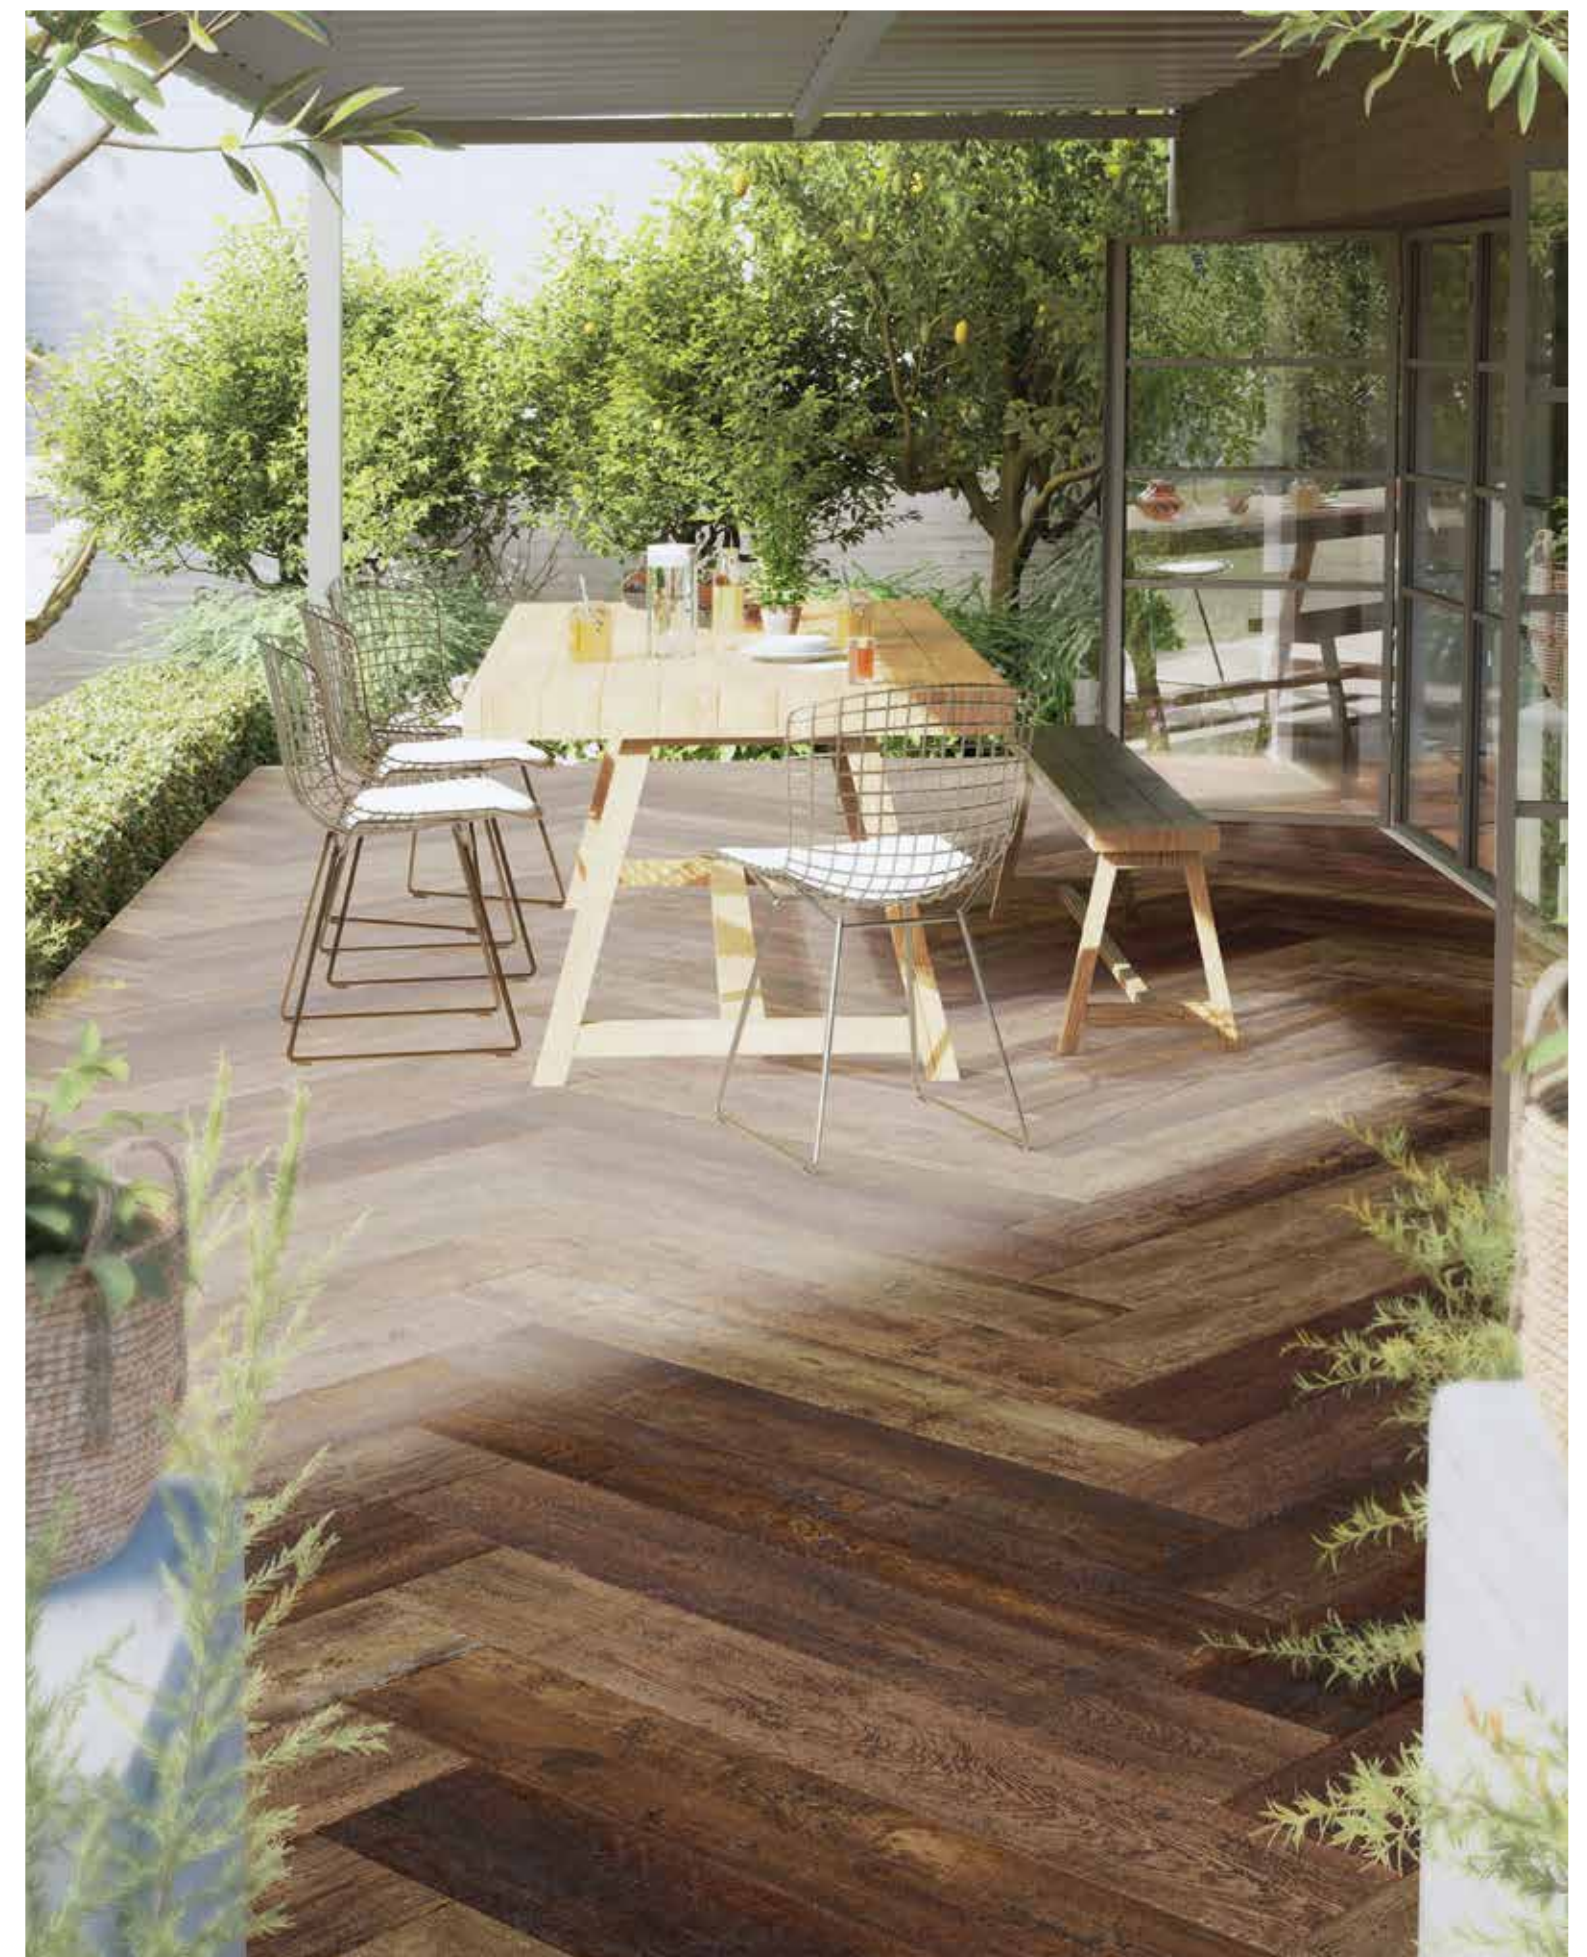

Florisant 30x120cm_11.8"x47.2"

Available Sizes	Pz/bx	Sqm/bx	Kg/bx	Bx/Pallet	Sqm/Pallet	Kg/Pallet	Thickness
30x120 cm_11.8"x47.2"	2pz	0,72	37,16	30bx	21,60	1.130	20mm