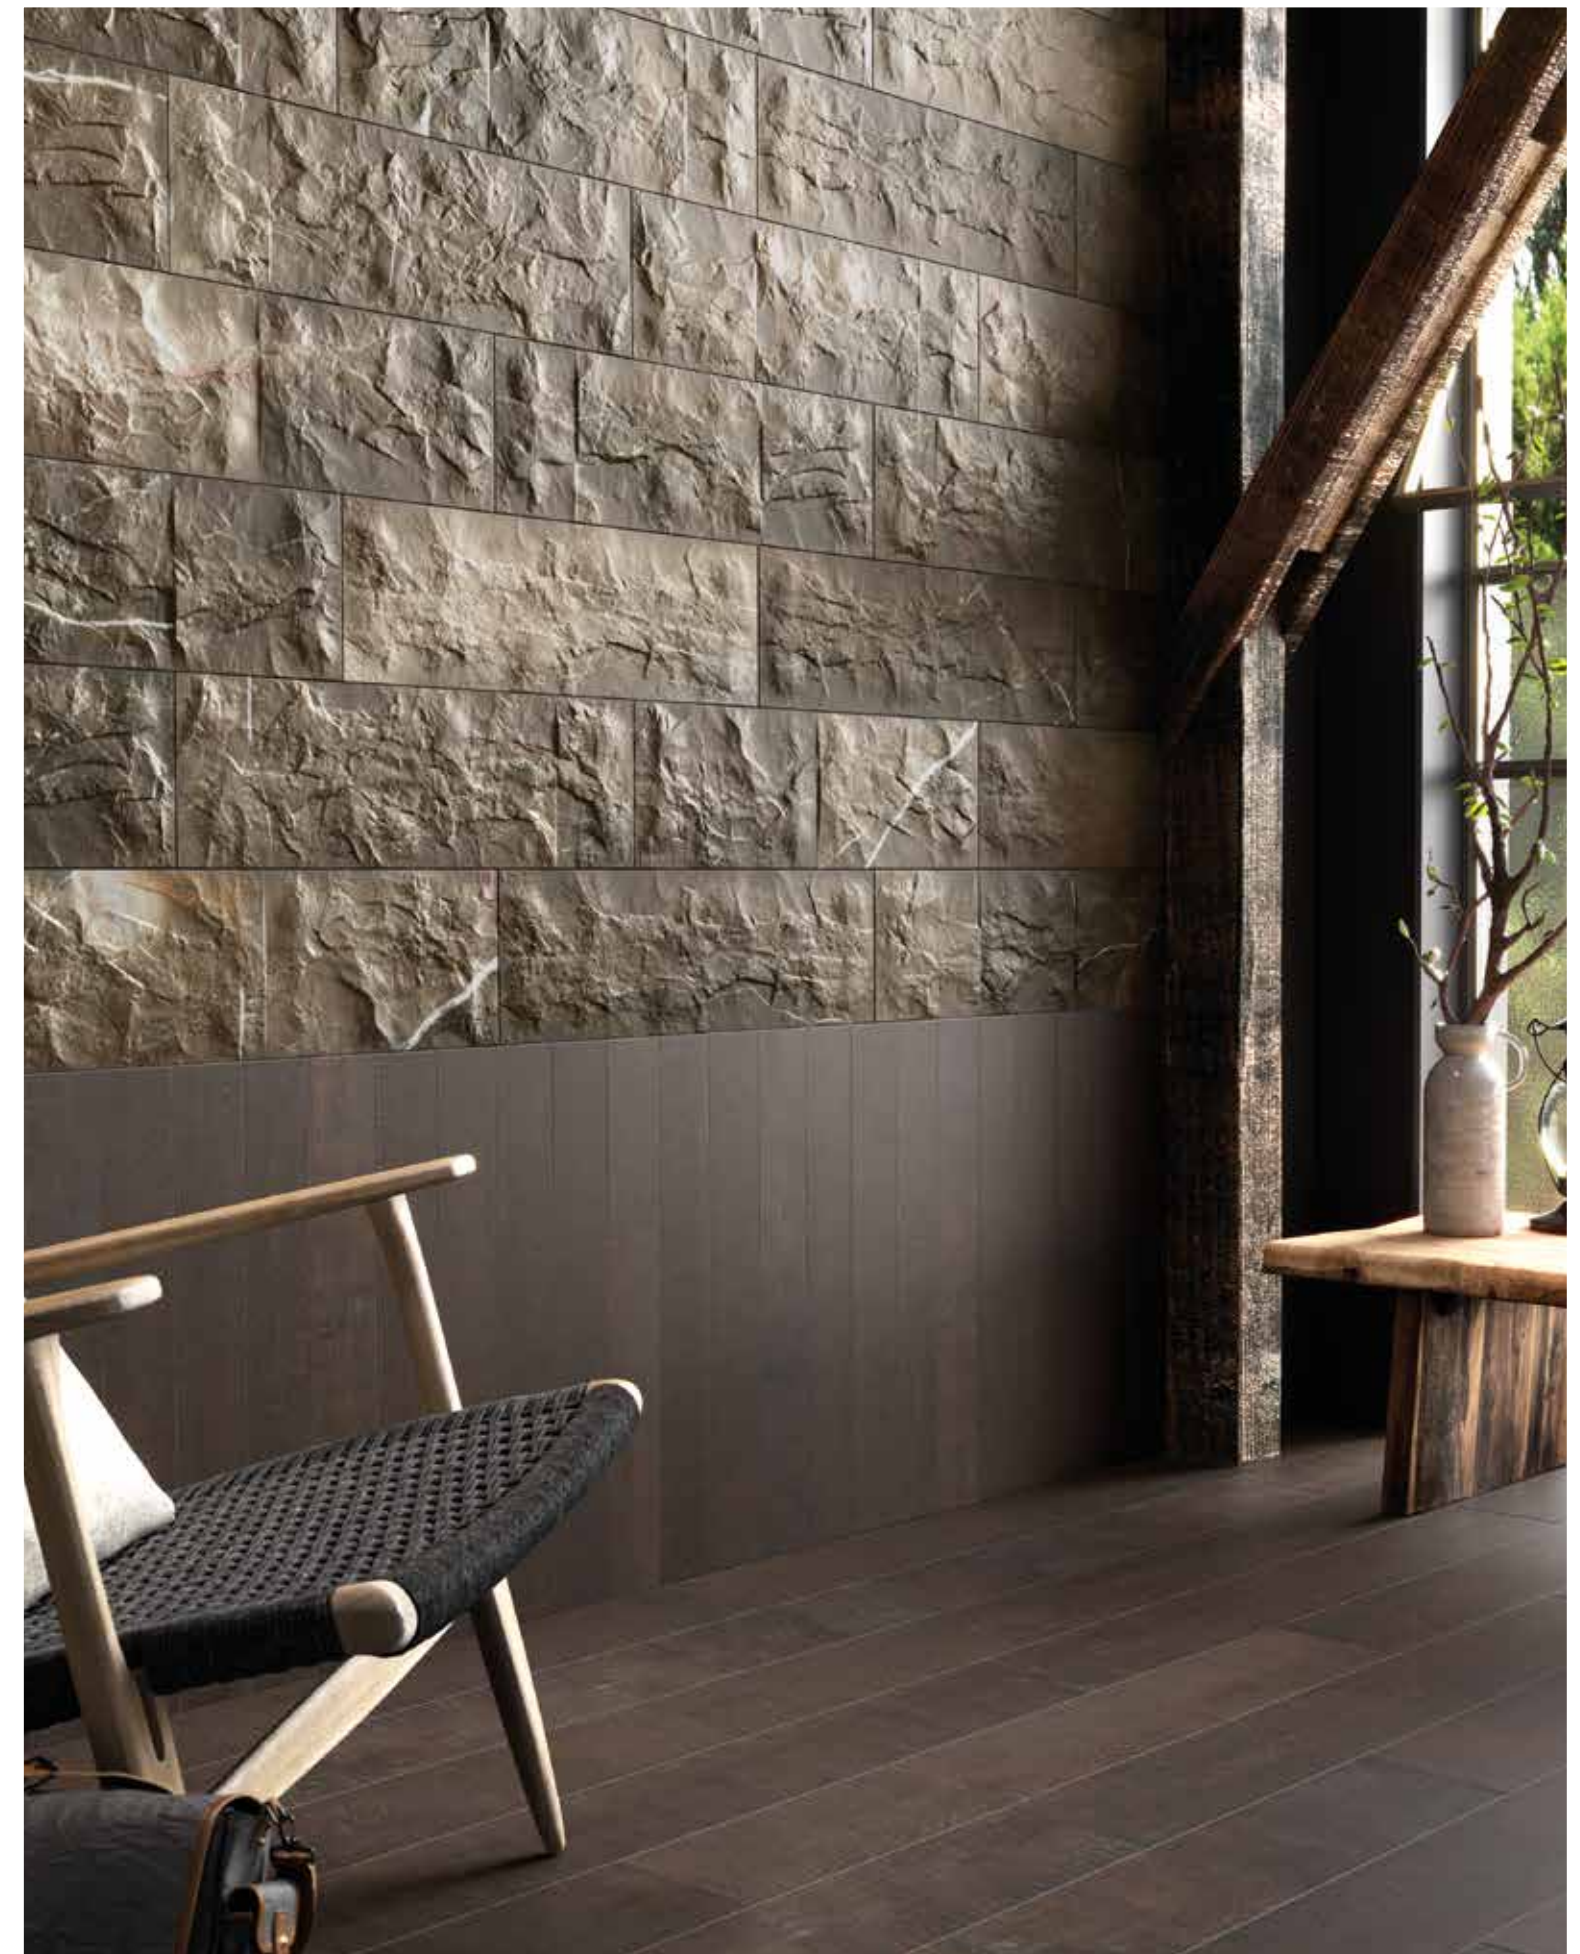

— Kerala Brown 17x52cm._6,7"x20,5"

PULPIS

3D Porcelain Seamless

Different graphics randomly packaged

17x52 cm.
6,7"x20,5"

We suggest tiling a 1/3 brick bond pattern to get the best aesthetical result

Available Sizes	Pz/bx	Sqm/bx	Kg/bx	Bx/Pallet	Sqm/Pallet	Kg/Pallet	Thickness
17x52 cm_6,7"x20,5"	10pz	0,89	22,12	60bx	53,40	1.342	RT