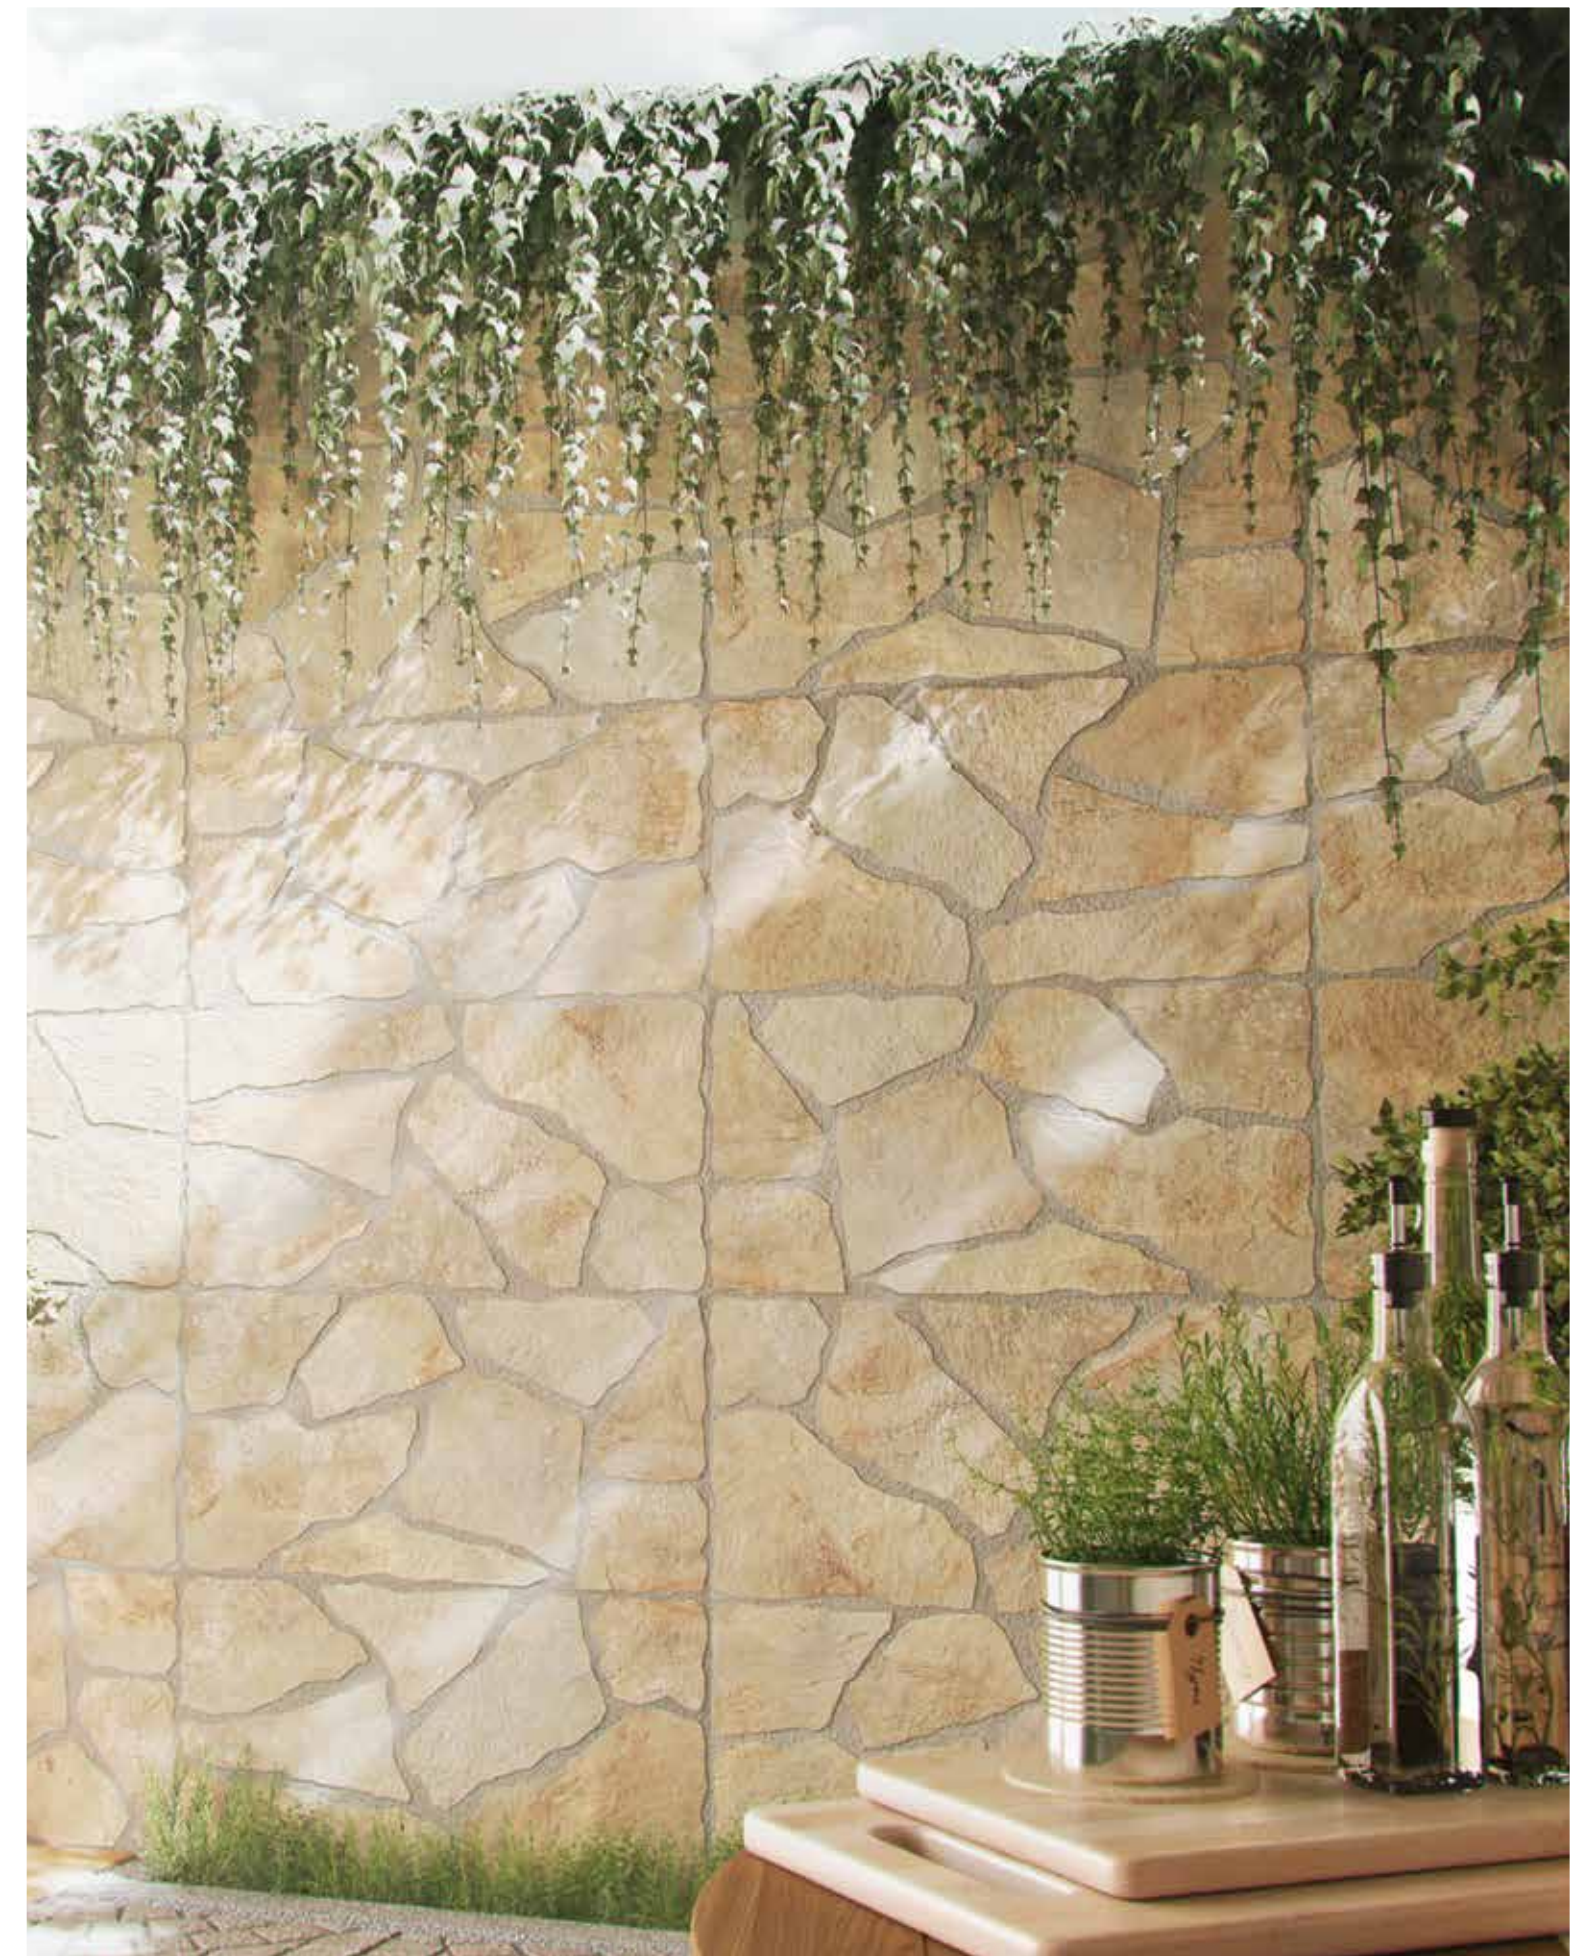

Juno Natural 45x90cm._17,7"x35,4"