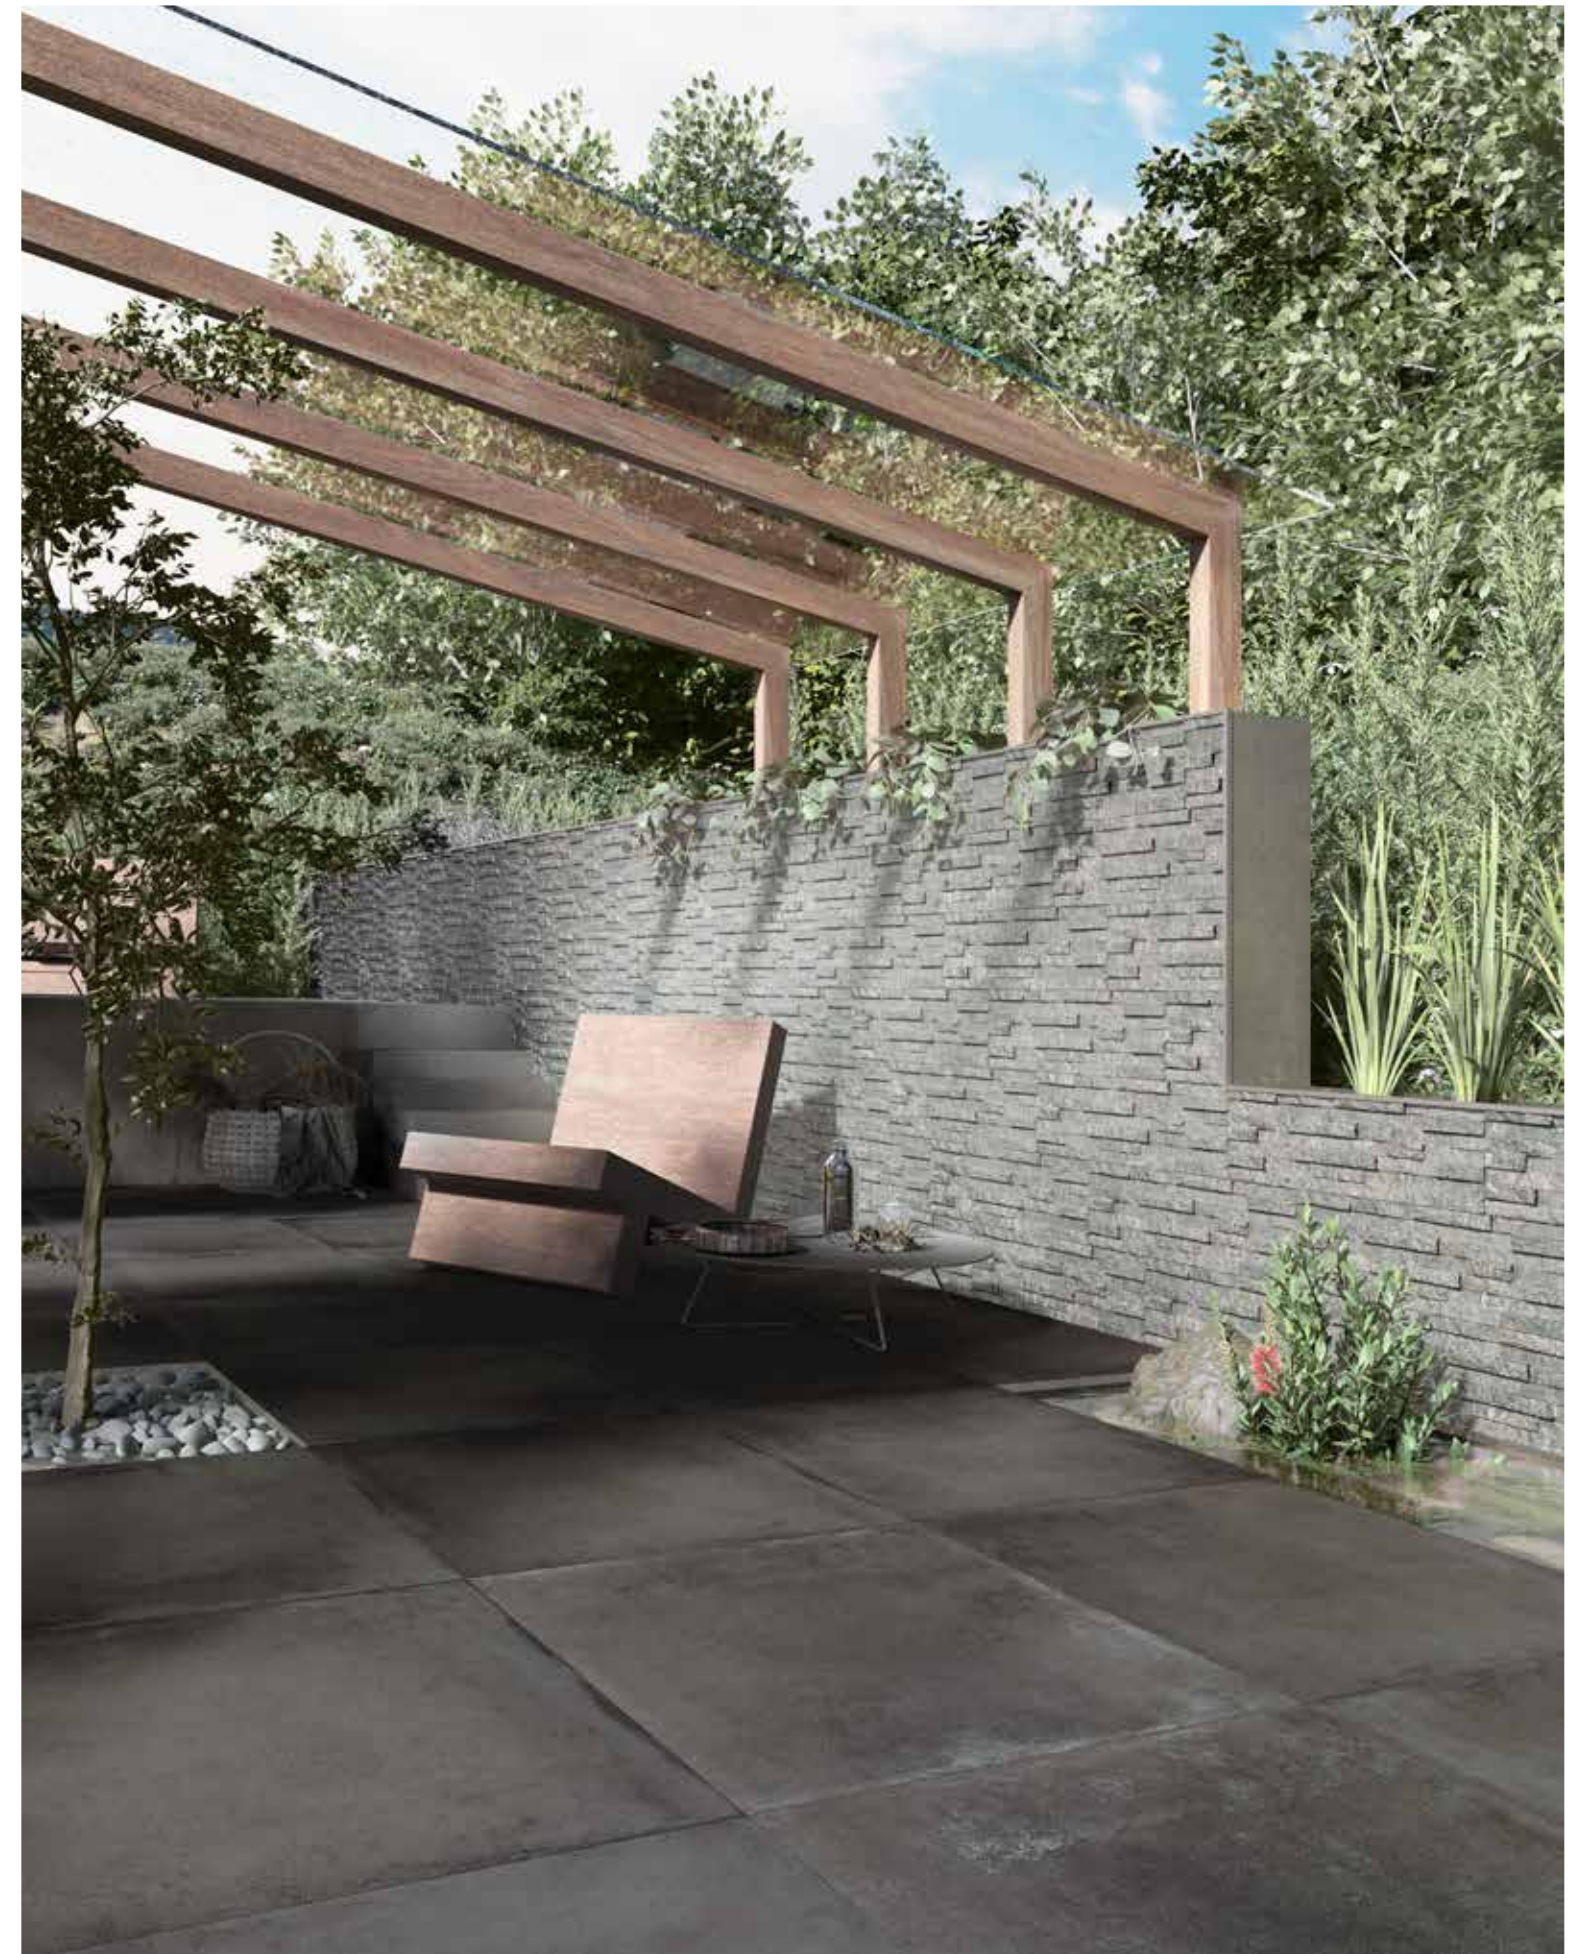

BACKSTAGE

Vitrified & Rectified Porcelain Tiles

45x90 cm.
17,7"x35,4"

90x90 cm.
35,4"x35,4"

60x60 cm.
23,6"x23,6"

60x90 cm.
23,6"x35,4"

60x120 cm.
23,6"x47,2"

20
Hand
Foot
Mult
GPR
R

Different graphics randomly packaged

Available Sizes	Pz/bx	Sqm/bx	Kg/bx	Bx/Pallet	Sqm/Pallet	Kg/Pallet	Thickness
45x90 cm._17,7"x35,4"	2pz	0,81	38,32	44bx	35,64	1.663	20mm
60x60 cm._23,6"x23,6"	2pz	0,73	33,02	30bx	21,90	995	20mm
60x120 cm._23,6"x47,2"	1pz	0,72	33,78	32bx	23,04	1.100	20mm
60x90 cm._23,6"x35,4"	1pz	0,54	24,87	32bx	17,28	810	20mm
90x90 cm._35,4"x35,4"	1pz	0,81	39,42	27bx	21,87	1.080	20mm

Backstage Ash 90x90cm._35,4"x35,4" & Brickstone Grey 16,3x51,7cm._6,4"x20,4"