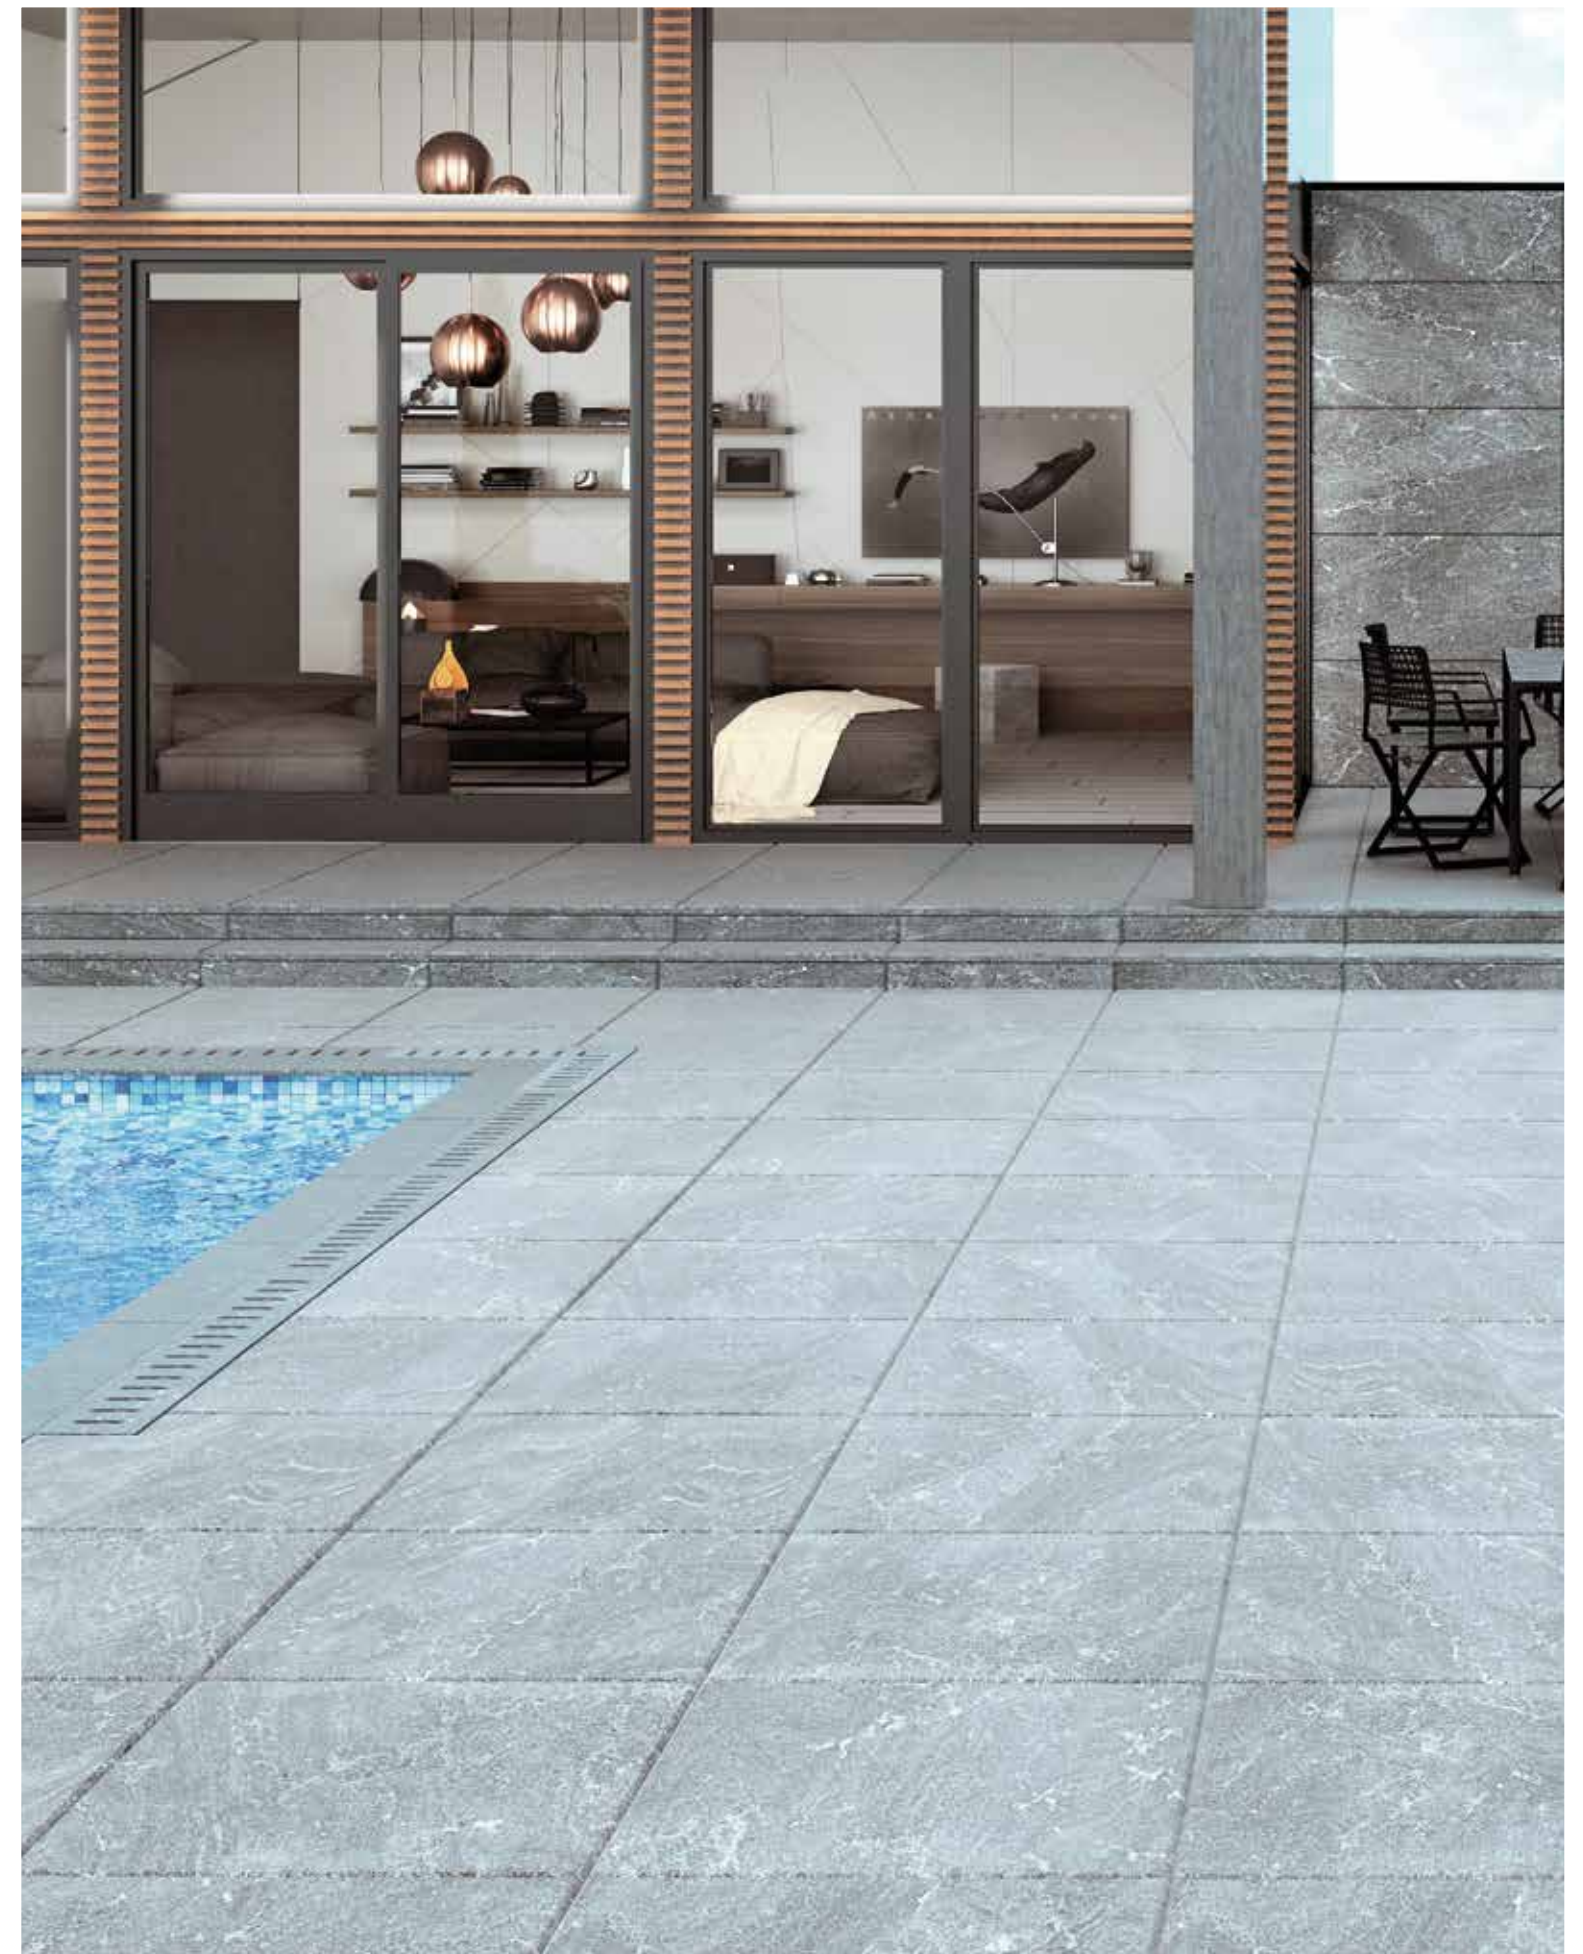

DURERO

Vitrified & Rectified Porcelain Tiles

45x90 cm.
17,7"x35,4"

90x90 cm.
35,4"x35,4"

60x60 cm.
23,6"x23,6"

60x90 cm.
23,6"x35,4"

60x120 cm.
23,6"x47,2"

Different graphics randomly packaged

Available Sizes	Pz/bx	Sqm/bx	Kg/bx	Bx/Pallet	Sqm/Pallet	Kg/Pallet	Thickness
45x90 cm_17,7"x35,4"	2pz	0,81	38,32	44bx	35,64	1.663	20mm
60x60 cm_23,6"x23,6"	2pz	0,73	33,02	30bx	21,90	995	20mm
60x120 cm_23,6"x47,2"	1pz	0,72	33,78	32bx	23,04	1.100	20mm
60x90 cm_23,6"x35,4"	1pz	0,54	24,87	32bx	17,28	810	20mm
90x90 cm_35,4"x35,4"	1pz	0,81	39,42	27bx	21,87	1.080	20mm

Durero Grey 60x60cm_23,6"x23,6"