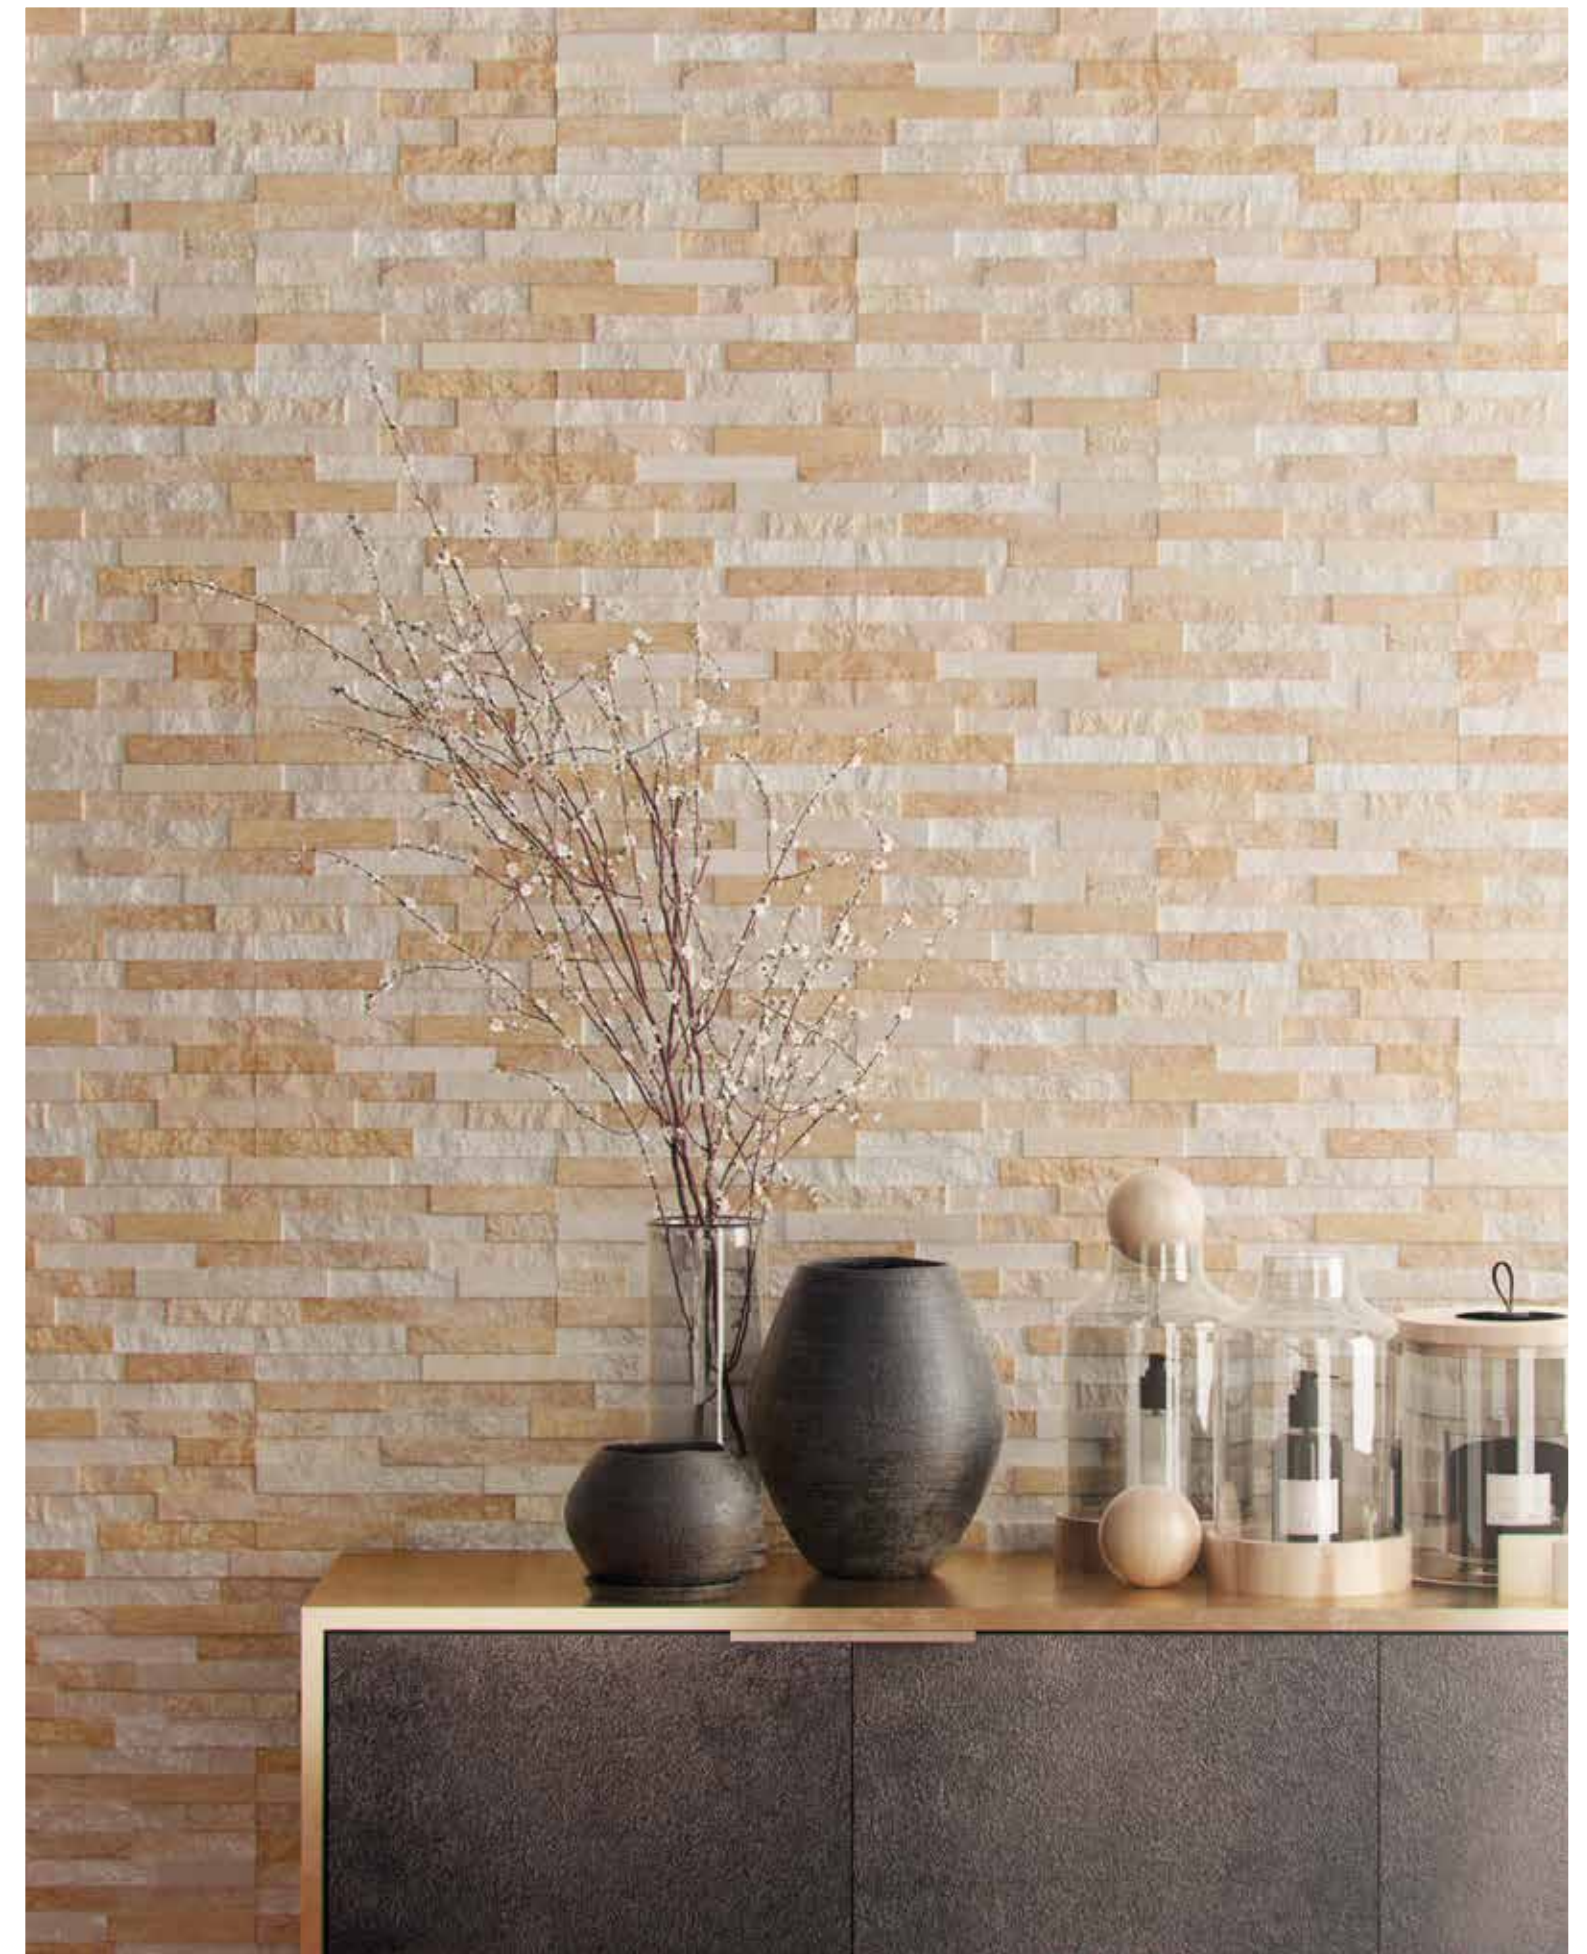

20MM THICKNESS
& STONES

Brickstone

BESTILE

Time to Create

BRICKSTONE

3D Porcelain Seamless

Different graphics randomly packaged

16,3x51,7 cm.
6,4"x20,4"

White

Beige

Grey

Black

We suggest tiling a 1/3 brick bond pattern to get the best aesthetic result

Available Sizes	Pz/bx	Sqm/bx	Kg/bx	Bx/Pallet	Sqm/Pallet	Kg/Pallet	Thickness
16,3x51,7 cm_6,4"x20,4"	10pz	0,84	20,59	60bx	50,40	1.235	RT

Brickstone Beige 16,3x51,7cm_6,4"x20,4"

BRICKSTONE

3D Porcelain Seamless

Brickstone Black 16,3x51,7cm_6,4"x20,4"

Brickstone White 16,3x51,7cm_6,4"x20,4" & Grava Beige 60x90cm_23,6"x35,4"

BESTILE

Pda. Torreta S/N
12110 - Alcora
Castellón (ESPAÑA)
+34 964 367 320