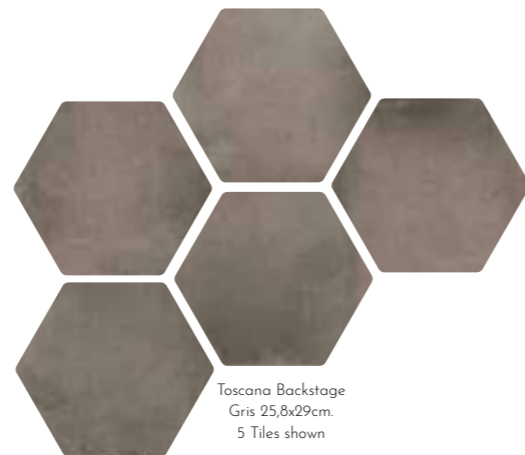

TOSCANA BACKSTAGE

Porcelain Tiles · Unique Size

*“Good design is forever.” - Van
Day Truex.*

A functional tile in lovely
porcelain which has a slightly
textured surface.

Size options

PORCELAIN TILES

25,8x29 cm. / 10,2"x11,4"

Packing

	SIZE	PIECES	SQM	KG
Box	25,8x29	18	1	22,50
Pallet	SIZE	BOXES	SQM	KG
	25,8x29	48	48	1.120

Different graphics randomly packaged.