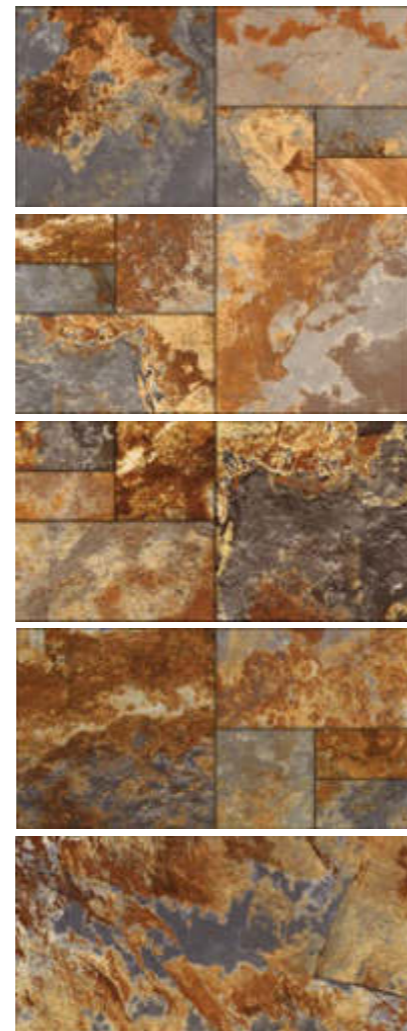

ZEUS

Porcelain Tiles · 4 Different Sizes

Zeus was the god of the sky and ruler of the Olympian gods.

Greek Mythology.

Wide-range of shapes which gives a characterful impression.

Size options

PORCELAIN TILES

60x60R cm. 23,6"x23,6"		±RT ±20mm
61x61 cm. 24"x24"		
70x70 cm. 27,6"x27,6"		±RT
75x75R cm. 29,5"x29,5"		±RT ±20mm
76x76 cm. 29,9"x29,9"		
45x90 cm. 17,7"x35,4"		±RT

Packing

	SIZE	PIECES	SQM	KG
Box	45x90	3	1,22	29
	70x70	3	1,47	38
	SIZE	BOXES	SQM	KG
Pallet	45x90	32	39,04	930
	70x70	36	52,92	1.370

Zeus Magma 45x90Rcm.
5 Tiles shown