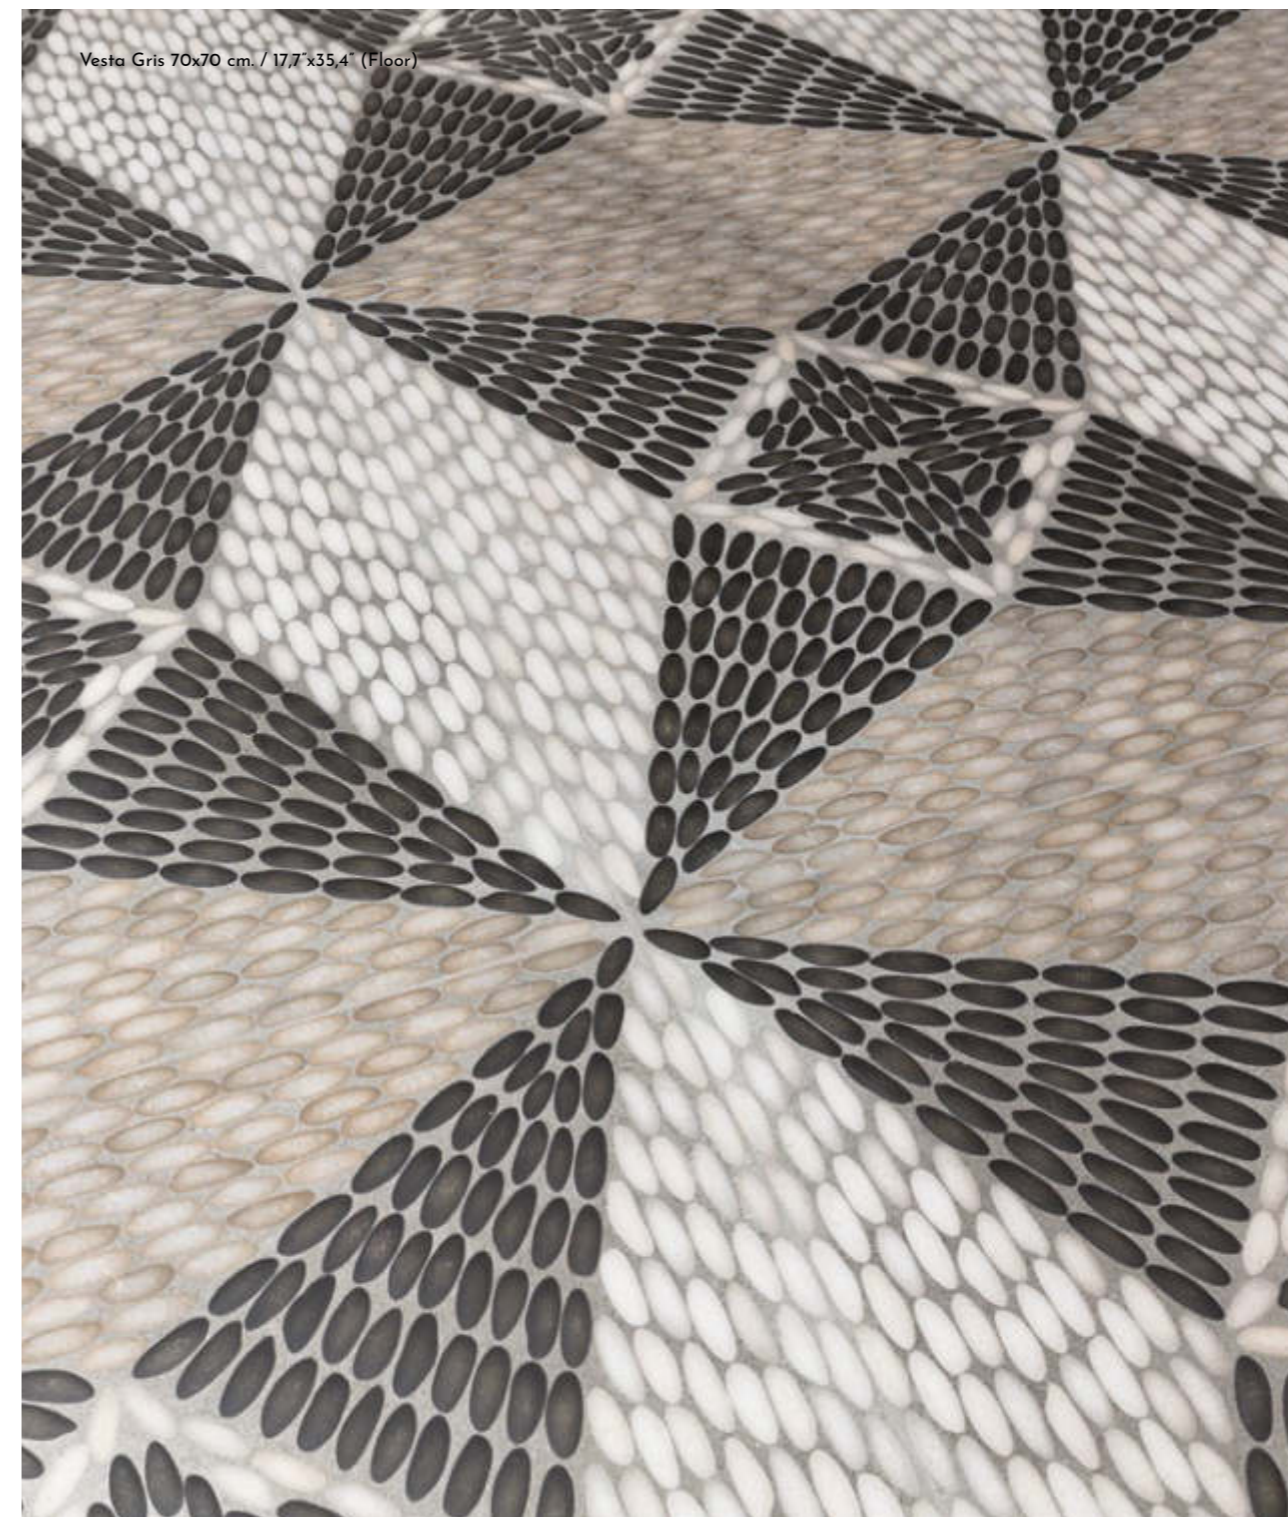

# APOLO

Porcelain Tiles · Unique Size

*“ The counterfeit and counterpart  
of Nature is reproduced in art “  
Henry Wadsworth*

Adding the appearance of  
natural rock to the walls of any  
space.