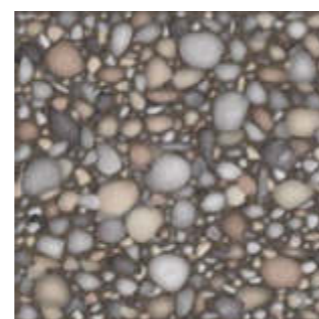

These simple tiles have a lovely texture and are subtle and chic.

Corfu Gris 70x70cm.

Corfu Beige 70x70cm.

Corfu Wood Gris 70x70cm.

Corfu Wood Beige 70x70cm.