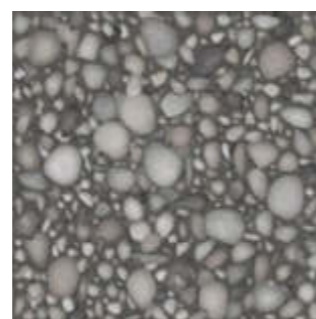

These simple tiles have a lovely texture and are subtle and chic.

Corfu Gris 70x70cm.

Corfu Beige 70x70cm.

Corfu Wood Gris 70x70cm.

Corfu Wood Beige 70x70cm.