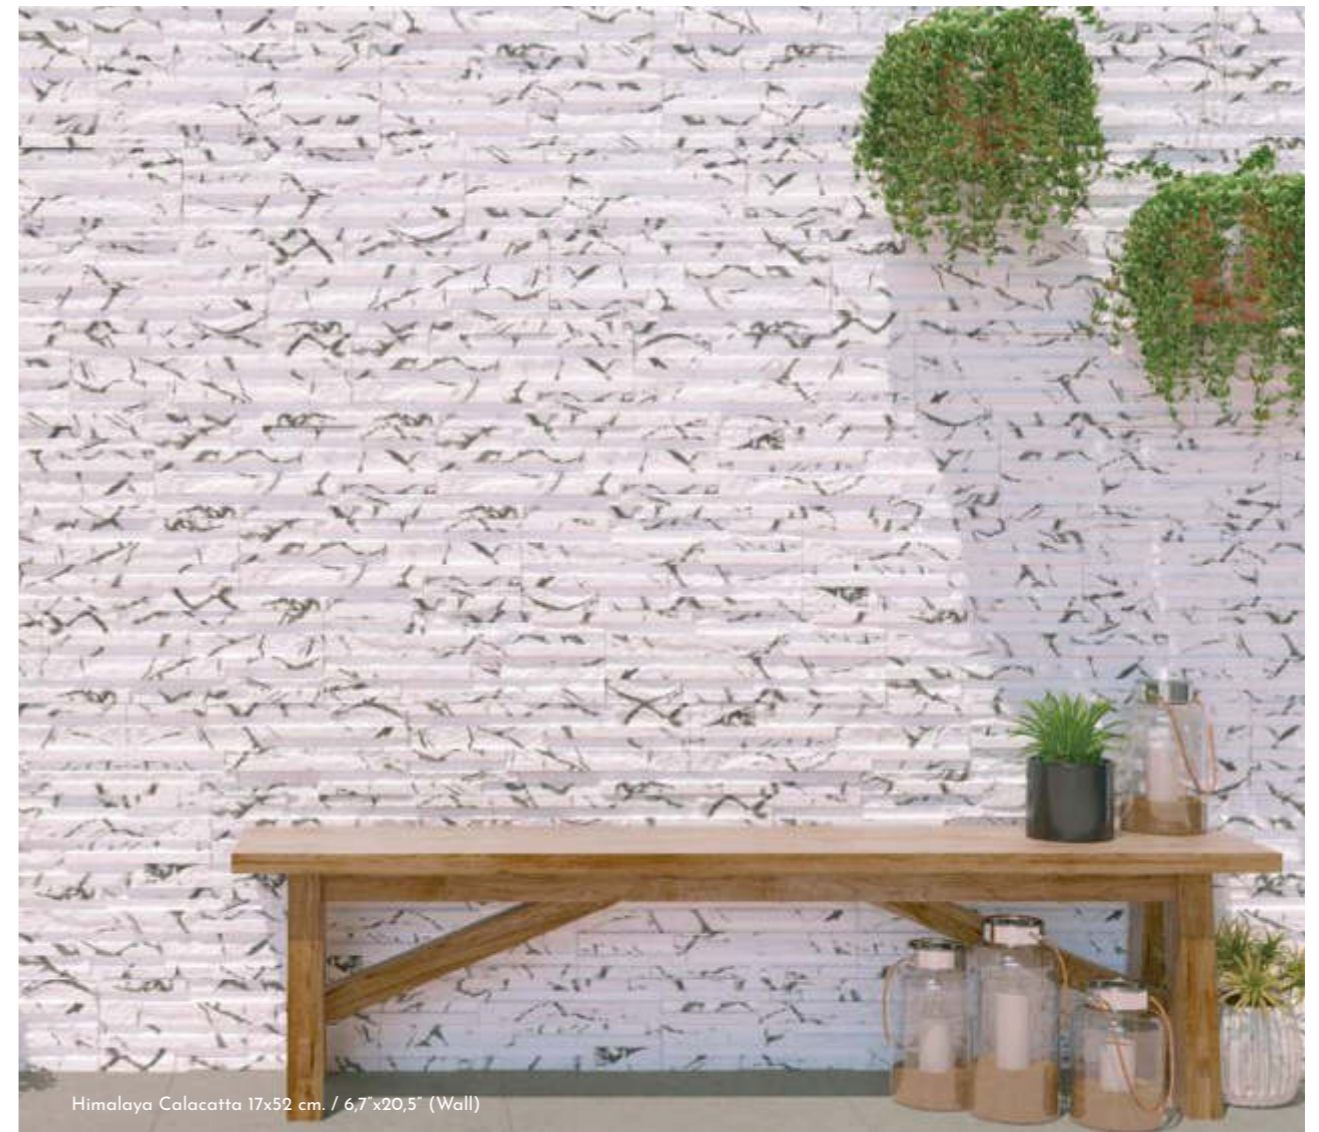

HIMALAYA

Porcelain Tiles · Unique Size

17x52 cm. / 6,7"x20,5"

Himalaya Calacatta 17x52 cm. / 6,7"x20,5" (Wall)