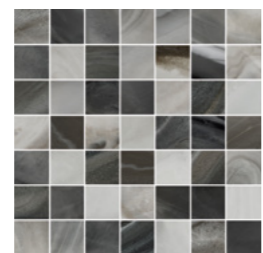

Akron Marfil Net
5x5 - GPR

Akron Taupe Net
5x5 - GPR

Giotto Blue Net
5x5 - GPR

Giotto Brown Net
5x5 - GPR

Natur White Net
5x5 - GPR

Natur Grey Net
5x5 - GPR

Natur Black Net
5x5 - GPR

Cala Light Net
5x5 - GPR

Cala Dark Net
5x5 - GPR

Crema Light Net
5x5 - GPR

Crema Dark Net
5x5 - GPR

Onice Light Net
5x5 - GPR

Gauguin Blanco Net
5x5 - GPR

Gauguin Crema Net
5x5 - GPR

Gauguin Negro Net
5x5 - GPR

Goya Net
5x5 - GPR

Amuletto Net
5x5 - GPR

Eunoia Beige Net
5x5 - GPR

Eunoia Pink Net
5x5 - GPR

Eunoia Grey Net
5x5 - GPR

Eunoia Blue Net
5x5 - GPR

Eunoia Green Net
5x5 - GPR

Matisse Red Net
5x5 - GPR

Matisse Cobalto Net
5x5 - GPR

Matisse Ocean Net
5x5 - GPR

Matisse Turquesa Net
5x5 - GPR

Monet Net
5x5 - GPR

Watercolor White Net
5x5 - GPR

Watercolor Marine Net
5x5 - GPR

Watercolor Grey Net
5x5 - GPR

Technical Features

Different graphics randomly packaged