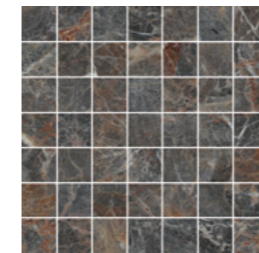

Cala Dark Net
5x5 - GPR

Crema Light Net
5x5 - GPR

Crema Dark Net
5x5 - GPR

Onice Light Net
5x5 - GPR

Gauguin Blanco Net
5x5 - GPR

Gauguin Crema Net
5x5 - GPR

Gauguin Negro Net
5x5 - GPR

Goya Net
5x5 - GPR

Amuletto Net
5x5 - GPR

Eunoia Beige Net
5x5 - GPR

Eunoia Pink Net
5x5 - GPR

Eunoia Grey Net
5x5 - GPR

Eunoia Blue Net
5x5 - GPR

Eunoia Green Net
5x5 - GPR

Matisse Red Net
5x5 - GPR

Matisse Cobalto Net
5x5 - GPR