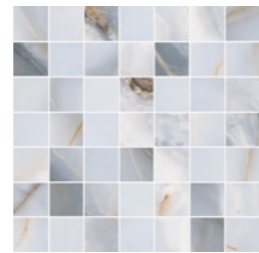

Cala Dark Net
5x5 - GPR

Crema Light Net
5x5 - GPR

Crema Dark Net
5x5 - GPR

Onice Light Net
5x5 - GPR

Gauguin Blanco Net
5x5 - GPR

Gauguin Crema Net
5x5 - GPR

Gauguin Negro Net
5x5 - GPR

Goya Net
5x5 - GPR

Amuletto Net
5x5 - GPR

Eunoia Beige Net
5x5 - GPR

Eunoia Pink Net
5x5 - GPR

Eunoia Grey Net
5x5 - GPR

Eunoia Blue Net
5x5 - GPR

Eunoia Green Net
5x5 - GPR

Matisse Red Net
5x5 - GPR

Matisse Cobalto Net
5x5 - GPR

Matisse Ocean Net
5x5 - GPR

Matisse Turquesa Net
5x5 - GPR

Monet Net
5x5 - GPR

Watercolor White Net
5x5 - GPR

Watercolor Marine Net
5x5 - GPR

Watercolor Grey Net
5x5 - GPR

Technical Features

Different graphics randomly packaged