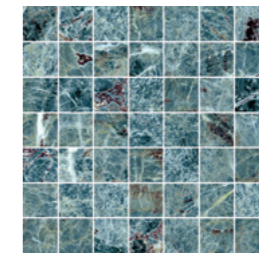

Cala Dark Net
5x5 - GPR

Crema Light Net
5x5 - GPR

Crema Dark Net
5x5 - GPR

Onice Light Net
5x5 - GPR

Gauguin Blanco Net
5x5 - GPR

Gauguin Crema Net
5x5 - GPR

Gauguin Negro Net
5x5 - GPR

Goya Net
5x5 - GPR

Amuletto Net
5x5 - GPR

Eunoia Beige Net
5x5 - GPR

Eunoia Pink Net
5x5 - GPR

Eunoia Grey Net
5x5 - GPR

Eunoia Blue Net
5x5 - GPR

Eunoia Green Net
5x5 - GPR

Matisse Red Net
5x5 - GPR

Matisse Cobalto Net
5x5 - GPR

Matisse Ocean Net
5x5 - GPR

Matisse Turquesa Net
5x5 - GPR

Monet Net
5x5 - GPR

Watercolor White Net
5x5 - GPR

Watercolor Marine Net
5x5 - GPR

Watercolor Grey Net
5x5 - GPR

Technical Features

Different graphics randomly packaged