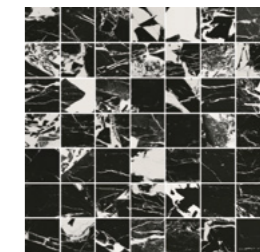

Cala Dark Net
5x5 - GPR

Crema Light Net
5x5 - GPR

Crema Dark Net
5x5 - GPR

Onice Light Net
5x5 - GPR

Gauguin Blanco Net
5x5 - GPR

Gauguin Crema Net
5x5 - GPR

Gauguin Negro Net
5x5 - GPR

Goya Net
5x5 - GPR

Amuletto Net
5x5 - GPR

Eunoia Beige Net
5x5 - GPR

Eunoia Pink Net
5x5 - GPR

Eunoia Grey Net
5x5 - GPR

Eunoia Blue Net
5x5 - GPR

Eunoia Green Net
5x5 - GPR

Matisse Red Net
5x5 - GPR

Matisse Cobalto Net
5x5 - GPR