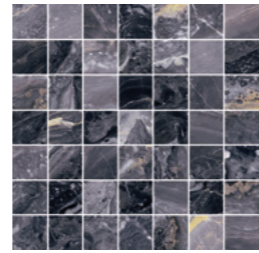

Net

RECTIFIED POLISHED PORCELAIN TILES

Available Colours

Aura Net
5x5 - GPR

Picasso Net
5x5 - GPR

Statuario Net
5x5 - GPR

Renoir Net
5x5 - GPR

Hadar Net
5x5 - GPR