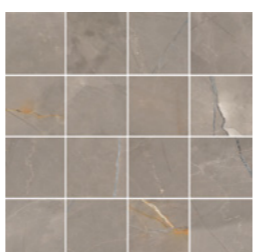

Akron Taupe Net
7x7 - GPR