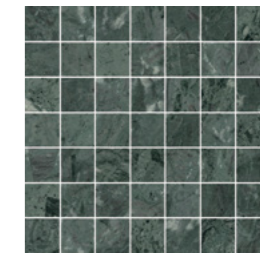

Cala Dark Net
5x5 - GPR

Crema Light Net
5x5 - GPR

Crema Dark Net
5x5 - GPR

Onice Light Net
5x5 - GPR

Gauguin Blanco Net
5x5 - GPR

Gauguin Crema Net
5x5 - GPR

Gauguin Negro Net
5x5 - GPR

Goya Net
5x5 - GPR

Amuletto Net
5x5 - GPR

Eunoia Beige Net
5x5 - GPR

Eunoia Pink Net
5x5 - GPR

Eunoia Grey Net
5x5 - GPR

Eunoia Blue Net
5x5 - GPR

Eunoia Green Net
5x5 - GPR

Matisse Red Net
5x5 - GPR

Matisse Cobalto Net
5x5 - GPR

Matisse Ocean Net
5x5 - GPR

Matisse Turquesa Net
5x5 - GPR

Monet Net
5x5 - GPR

Watercolor White Net
5x5 - GPR

Watercolor Marine Net
5x5 - GPR

Watercolor Grey Net
5x5 - GPR

Technical Features

Different graphics randomly packaged