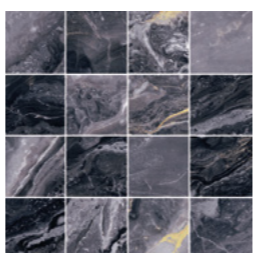

Hadar Net
5x5 - GPR