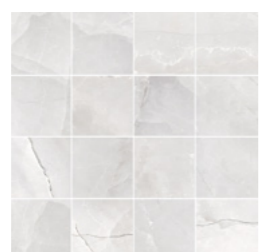

Renoir Net
7x7 - GPR

Hadar Net
5x5 - GPR

Portland White Net
7x7 - GPR

Portland Pearl Net
7x7 - GPR

Portland Grey Net
7x7 - GPR

Portland Marfil Net
7x7 - GPR

Portland Taupe Net
7x7 - GPR

Akron White Net
7x7 - GPR

Akron Pearl Net
7x7 - GPR

Akron Grey Net
7x7 - GPR

Akron Marfil Net
7x7 - GPR

Akron Taupe Net
7x7 - GPR

Giotto Blue Net
7x7 - GPR

Giotto Brown Net
7x7 - GPR

Natur White Net
7x7 - GPR

Natur Grey Net
7x7 - GPR