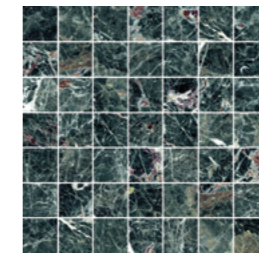

Cala Dark Net
5x5 - GPR

Crema Light Net
5x5 - GPR

Crema Dark Net
5x5 - GPR

Onice Light Net
5x5 - GPR

Gauguin Blanco Net
5x5 - GPR

Gauguin Crema Net
5x5 - GPR

Gauguin Negro Net
5x5 - GPR

Goya Net
5x5 - GPR

Amuletto Net
5x5 - GPR

Eunoia Beige Net
5x5 - GPR

Eunoia Pink Net
5x5 - GPR

Eunoia Grey Net
5x5 - GPR

Eunoia Blue Net
5x5 - GPR

Eunoia Green Net
5x5 - GPR

Matisse Red Net
5x5 - GPR

Matisse Cobalto Net
5x5 - GPR

Matisse Ocean Net
5x5 - GPR

Matisse Turquesa Net
5x5 - GPR

Monet Net
5x5 - GPR

Watercolor White Net
5x5 - GPR

Watercolor Marine Net
5x5 - GPR

Watercolor Grey Net
5x5 - GPR

Technical Features

Different graphics randomly packaged