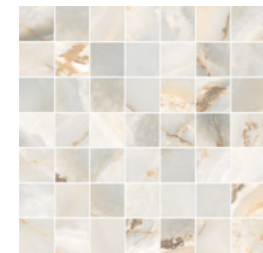

Akron Marfil Net
5x5 - GPR

Akron Taupe Net
5x5 - GPR

Giotto Blue Net
5x5 - GPR

Giotto Brown Net
5x5 - GPR

Natur White Net
5x5 - GPR

Natur Grey Net
5x5 - GPR

Natur Black Net
5x5 - GPR

Cala Light Net
5x5 - GPR

Cala Dark Net
5x5 - GPR

Crema Light Net
5x5 - GPR

Crema Dark Net
5x5 - GPR

Onice Light Net
5x5 - GPR

Gauguin Blanco Net
5x5 - GPR

Gauguin Crema Net
5x5 - GPR

Gauguin Negro Net
5x5 - GPR

Goya Net
5x5 - GPR

Amuletto Net
5x5 - GPR

Eunoia Beige Net
5x5 - GPR

Eunoia Pink Net
5x5 - GPR

Eunoia Grey Net
5x5 - GPR

Eunoia Blue Net
5x5 - GPR

Eunoia Green Net
5x5 - GPR

Matisse Red Net
5x5 - GPR

Matisse Cobalto Net
5x5 - GPR