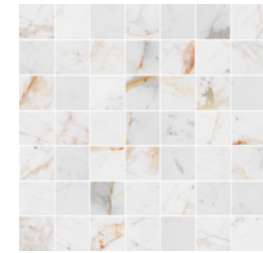

Net

RECTIFIED POLISHED PORCELAIN TILES

Available Colours

Aura Net
5x5 - GPR