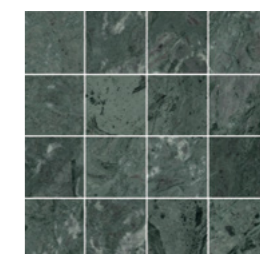

Matisse Red Net
7x7 - GPR

Matisse Cobalto Net
7x7 - GPR

Matisse Ocean Net
7x7 - GPR

Matisse Turquesa Net
7x7 - GPR

Monet Net
7x7 - GPR

Watercolor White Net
7x7 - GPR

Watercolor Marine Net
7x7 - GPR

Watercolor Grey Net
7x7 - GPR