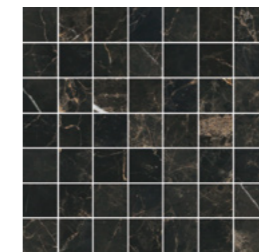

Akron Marfil Net
5x5 - GPR

Akron Taupe Net
5x5 - GPR

Giotto Blue Net
5x5 - GPR

Giotto Brown Net
5x5 - GPR

Natur White Net
5x5 - GPR

Natur Grey Net
5x5 - GPR

Natur Black Net
5x5 - GPR

Cala Light Net
5x5 - GPR

Cala Dark Net
5x5 - GPR

Crema Light Net
5x5 - GPR

Crema Dark Net
5x5 - GPR

Onice Light Net
5x5 - GPR

Gauguin Blanco Net
5x5 - GPR

Gauguin Crema Net
5x5 - GPR

Gauguin Negro Net
5x5 - GPR

Goya Net
5x5 - GPR

Amuletto Net
5x5 - GPR

Eunoia Beige Net
5x5 - GPR

Eunoia Pink Net
5x5 - GPR

Eunoia Grey Net
5x5 - GPR

Eunoia Blue Net
5x5 - GPR

Eunoia Green Net
5x5 - GPR

Matisse Red Net
5x5 - GPR

Matisse Cobalto Net
5x5 - GPR