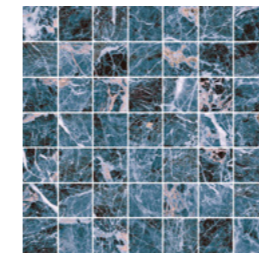

Cala Dark Net
5x5 - GPR

Crema Light Net
5x5 - GPR

Crema Dark Net
5x5 - GPR

Onice Light Net
5x5 - GPR

Gauguin Blanco Net
5x5 - GPR

Gauguin Crema Net
5x5 - GPR

Gauguin Negro Net
5x5 - GPR

Goya Net
5x5 - GPR

Amuletto Net
5x5 - GPR

Eunoia Beige Net
5x5 - GPR

Eunoia Pink Net
5x5 - GPR

Eunoia Grey Net
5x5 - GPR

Eunoia Blue Net
5x5 - GPR

Eunoia Green Net
5x5 - GPR

Matisse Red Net
5x5 - GPR

Matisse Cobalto Net
5x5 - GPR

Matisse Ocean Net
5x5 - GPR

Matisse Turquesa Net
5x5 - GPR

Monet Net
5x5 - GPR

Watercolor White Net
5x5 - GPR

Watercolor Marine Net
5x5 - GPR

Watercolor Grey Net
5x5 - GPR

Technical Features

Different graphics randomly packaged