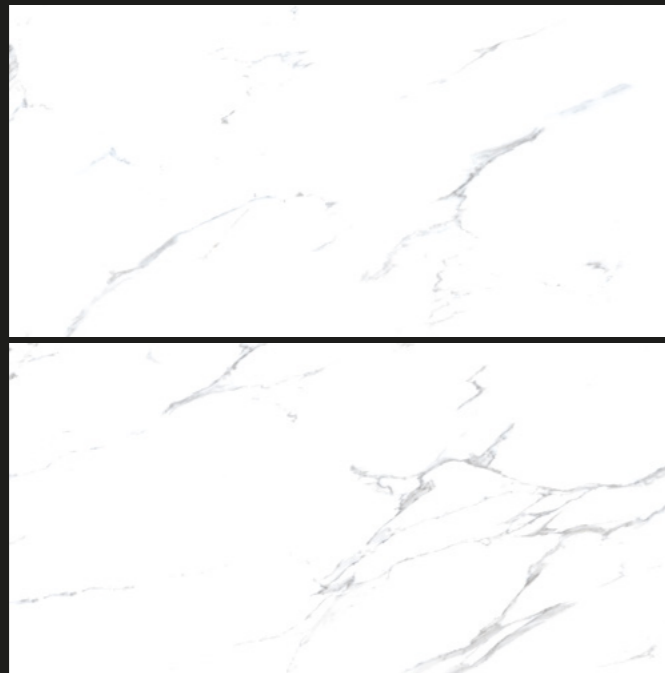

Statuario 75x150cm. / 29.5"x59" (Floor)

STATUARIO

Pure euphoria

Rectified Polished Porcelain Tiles

"Words inscribed in a heart can be more durable than words written on a stone" - Munia Khan

Remarkable top quality tile with a wonderful polished surface and unbelievably realistic veining on a white base.

Statuario

RECTIFIED POLISHED
PORCELAIN TILES

Available Colours

Statuario
60x120cm. / 23,6"x47,2"
2 Tiles Shown

Technical Features

Different graphics randomly packaged

Available Sizes

- 60x120cm. / 23,6"x47,2" - GPR
- 75x150cm. / 29,5"x59" - GPR