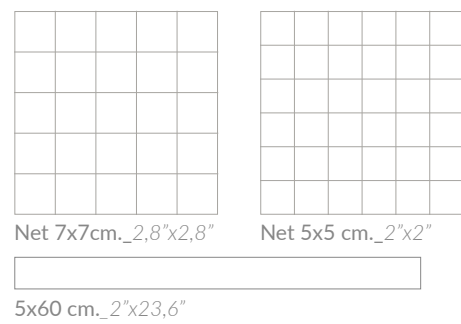

MARBLE_WOOD
& CONCRETE

Giotto

BESTILE

Time to Create

Blue Brown

Special Pieces

Available Sizes	Pz/bx	Sqm/bx	Kg/bx	Bx/Pallet	Sqm/Pallet	Kg/Pallet	Thickness
60x120 cm_23,6"x47,2"	2pz	1,44	37,05	32bx	46,08	1.185	RT
120x120 cm_47,2"x47,2"	1pz	1,44	39,10	36bx	51,84	1.407	RT
Net 30x30 cm_11,8"x11,8"	11pz	1,00	23,12	42bx	42,00	990	RT
5x60 cm_2"x23,6"	24pz	0,72	18,21	64bx	46,08	1.160	RT

Giotto Blue 60x120cm_23,6"x47,2" & Nolita Cielo 6,5x20cm_2,6"x7,9"

GIOTTO

Rectified Polished Porcelain Tiles

└ Giotto Blue 60x120cm_23,6"x47,2" & Giotto Blue Net 5x5 30x30cm_11,8"x11,8"

└ Giotto Brown 120x120cm_47,2"x47,2"