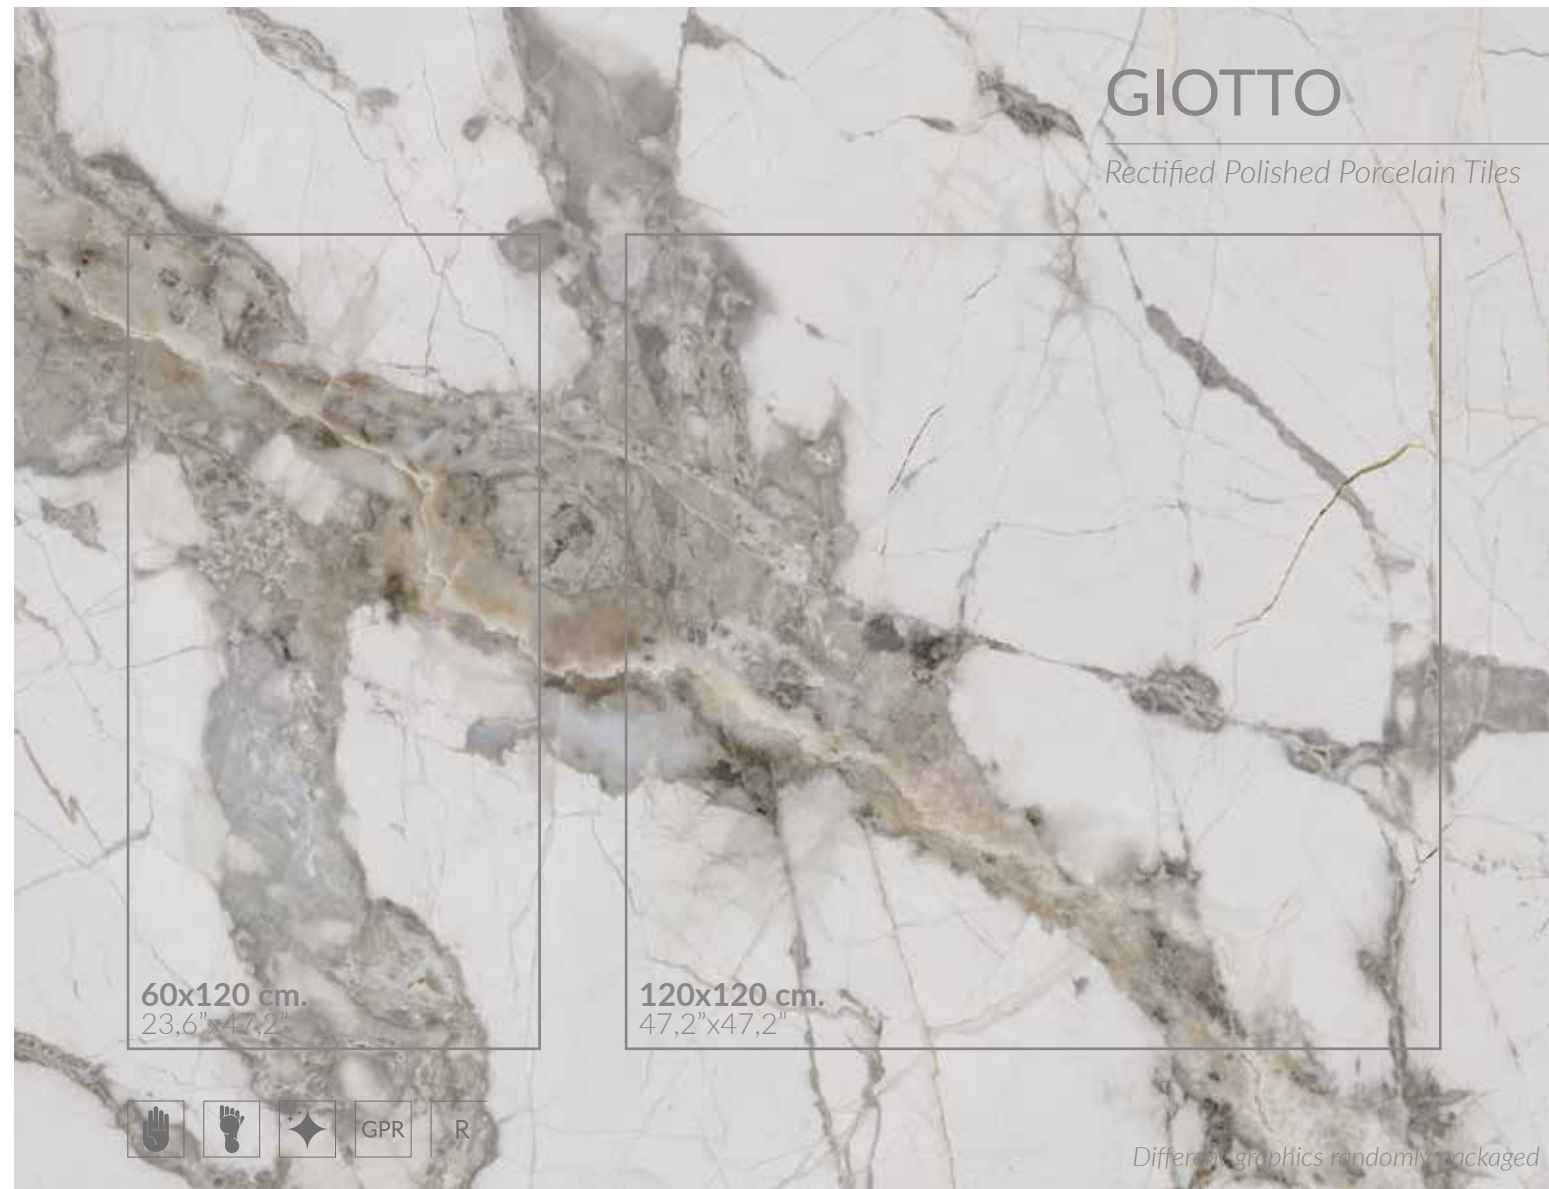

MARBLE_WOOD
& CONCRETE

Giotto

BESTILE

Time to Create

Blue Brown

Special Pieces

Available Sizes	Pz/bx	Sqm/bx	Kg/bx	Bx/Pallet	Sqm/Pallet	Kg/Pallet	Thickness
60x120 cm_23,6"x47,2"	2pz	1,44	37,05	32bx	46,08	1.185	RT
120x120 cm_47,2"x47,2"	1pz	1,44	39,10	36bx	51,84	1.407	RT
Net 30x30 cm_11,8"x11,8"	11pz	1,00	23,12	42bx	42,00	990	RT
5x60 cm_2"x23,6"	24pz	0,72	18,21	64bx	46,08	1.160	RT

Giotto Blue 60x120cm_23,6"x47,2" & Nolita Cielo 6,5x20cm_2,6"x7,9"

GIOTTO

Rectified Polished Porcelain Tiles

└ Giotto Blue 60x120cm_23,6"x47,2" & Giotto Blue Net 5x5 30x30cm_11,8"x11,8"

└ Giotto Brown 120x120cm_47,2"x47,2"