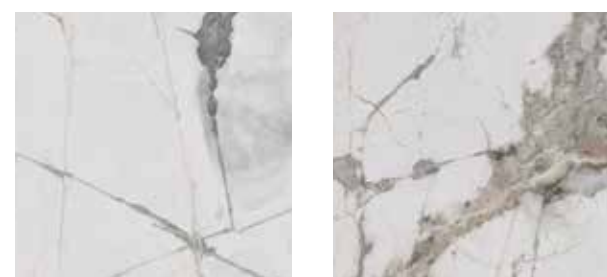

MARBLE_WOOD
& CONCRETE

Giotto

BESTILE

Time to Create

Blue Brown

Special Pieces

Available Sizes	Pz/bx	Sqm/bx	Kg/bx	Bx/Pallet	Sqm/Pallet	Kg/Pallet	Thickness
60x120 cm_23,6"x47,2"	2pz	1,44	37,05	32bx	46,08	1.185	RT
120x120 cm_47,2"x47,2"	1pz	1,44	39,10	36bx	51,84	1.407	RT
Net 30x30 cm_11,8"x11,8"	11pz	1,00	23,12	42bx	42,00	990	RT
5x60 cm_2"x23,6"	24pz	0,72	18,21	64bx	46,08	1.160	RT

Giotto Blue 60x120cm_23,6"x47,2" & Nolita Cielo 6,5x20cm_2,6"x7,9"

GIOTTO

Rectified Polished Porcelain Tiles

└ Giotto Blue 60x120cm_23,6"x47,2" & Giotto Blue Net 5x5 30x30cm_11,8"x11,8"

└ Giotto Brown 120x120cm_47,2"x47,2"