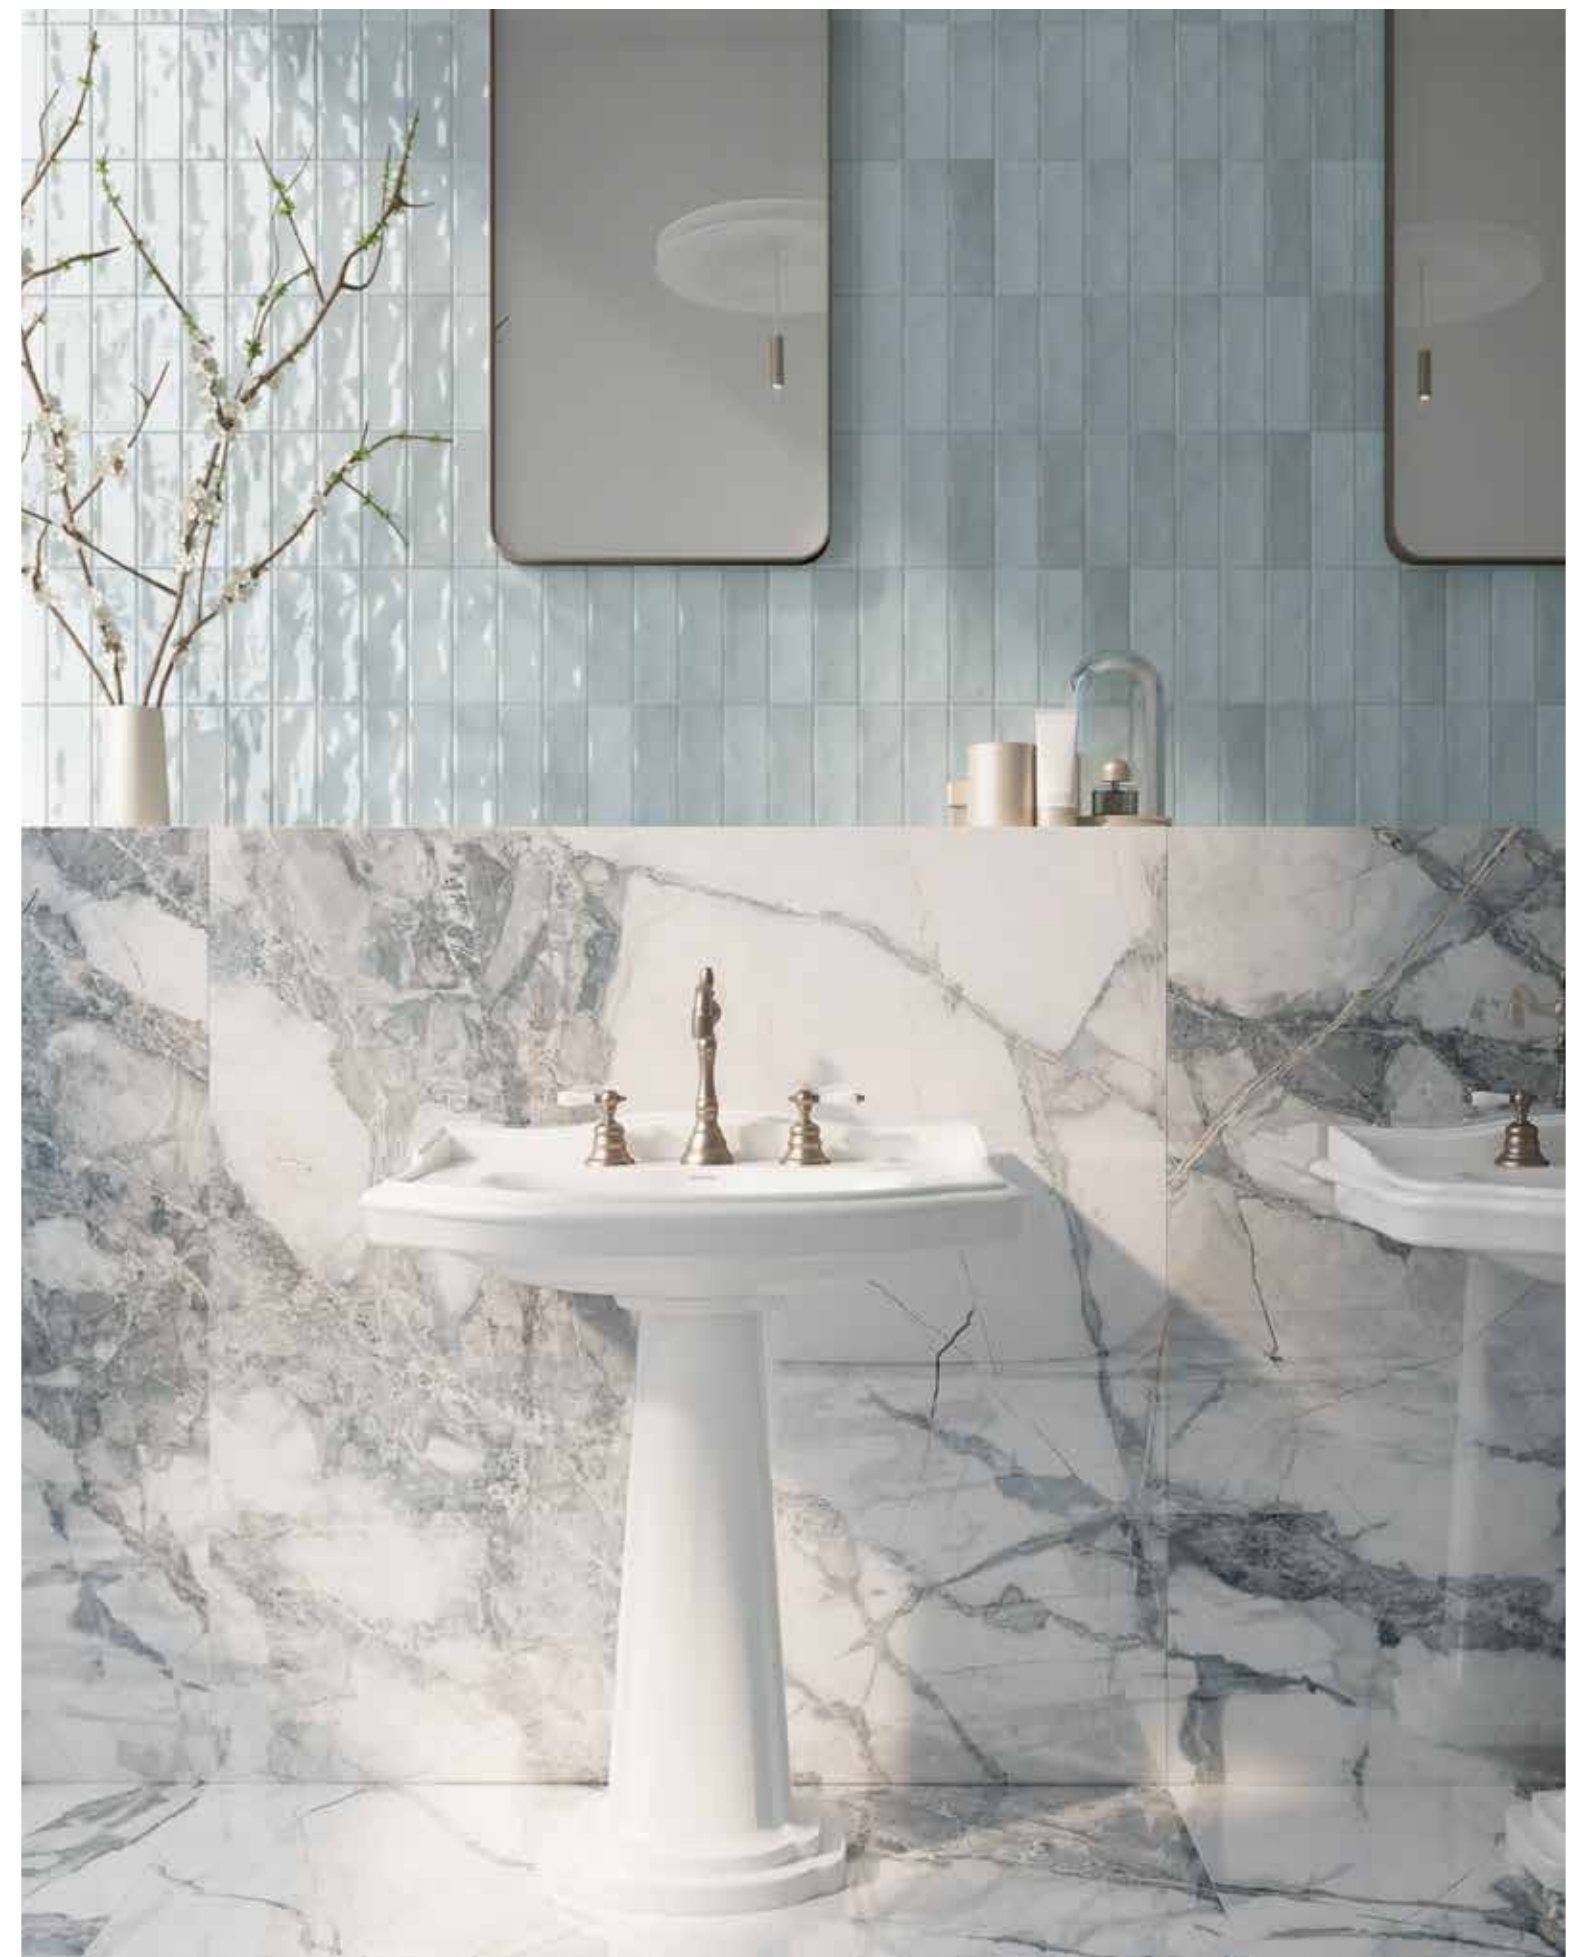

MARBLE_WOOD
& CONCRETE

Giotto

BESTILE

Time to Create

Blue Brown

Special Pieces

Available Sizes	Pz/bx	Sqm/bx	Kg/bx	Bx/Pallet	Sqm/Pallet	Kg/Pallet	Thickness
60x120 cm_23,6"x47,2"	2pz	1,44	37,05	32bx	46,08	1.185	RT
120x120 cm_47,2"x47,2"	1pz	1,44	39,10	36bx	51,84	1.407	RT
Net 30x30 cm_11,8"x11,8"	11pz	1,00	23,12	42bx	42,00	990	RT
5x60 cm_2"x23,6"	24pz	0,72	18,21	64bx	46,08	1.160	RT

Giotto Blue 60x120cm_23,6"x47,2" & Nolita Cielo 6,5x20cm_2,6"x7,9"

GIOTTO

Rectified Polished Porcelain Tiles

└ Giotto Blue 60x120cm_23,6"x47,2" & Giotto Blue Net 5x5 30x30cm_11,8"x11,8"

└ Giotto Brown 120x120cm_47,2"x47,2"