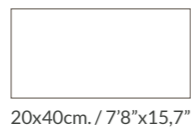

Olver 20x40cm. / 7.8"x15.7" (Wall)

OLIVER

White Body Tiles / 20x40cm.

Available Colours

Oliver
20x40cm. / 7,8"x15,7"

Technical Information

WHITE BODY TILES

Different graphics randomly packaged

Additional notes: We recommend to grout this series.

	Size	Quantity	Sqm	Kg		Size	Quantity	Sqm	Kg
Box	20X40	12pz	0,96	15	Pallet	20x40	80bx	76,80	1215

Olver 20x40cm. / 7,8"x15,7" (Wall)