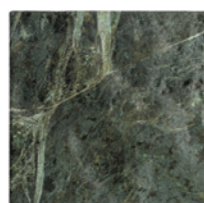

BESTILE

ETERNUM

DECORATIVE ARTS

ETERNUM

“A thing of beauty is a joy forever: its loveliness increases; it will never pass into nothingness.” - John Keats

Enjoy the serenity of charming marble with the Eternum porcelain tile and its stunning design. Honed pieces of 11x11cm creating a powerful beauty. Available in 6 different marble models.

Eternum Marfil 11x11cm. / 4,3"x4,3" - GPR (Wall)

Eternum

Porcelain Tiles

Available Colours

Eternum Cala
11x11cm. / 4,3"x4,3"

Eternum Marfil
11x11cm. / 4,3"x4,3"

Eternum Alicante
11x11cm. / 4,3"x4,3"

Eternum Alpi
11x11cm. / 4,3"x4,3"

Eternum Emperador
11x11cm. / 4,3"x4,3"

Eternum Marquina
11x11cm. / 4,3"x4,3"

Technical Features

11x11cm. / 4,3"x4,3"

PORCELAIN TILES
Different graphics
randomly packaged

	Size	Quantity	Sqm	Kg
Box	11x11	52pz	0,65	13,49
	Size	Quantity	Sqm	Kg
Pallet	11x11	112bx	72,80	1.525