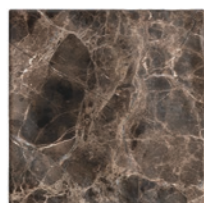

BESTILE

ETERNUM

DECORATIVE ARTS

ETERNUM

“A thing of beauty is a joy forever: its loveliness increases; it will never pass into nothingness.” - John Keats

Enjoy the serenity of charming marble with the Eternum porcelain tile and its stunning design. Honed pieces of 11x11cm creating a powerful beauty. Available in 6 different marble models.

Eternum Marfil 11x11cm. / 4,3"x4,3" - GPR (Wall)

Eternum

Porcelain Tiles

Available Colours

Eternum Cala
11x11cm. / 4,3"x4,3"

Eternum Marfil
11x11cm. / 4,3"x4,3"

Eternum Alicante
11x11cm. / 4,3"x4,3"

Eternum Alpi
11x11cm. / 4,3"x4,3"

Eternum Emperador
11x11cm. / 4,3"x4,3"

Eternum Marquina
11x11cm. / 4,3"x4,3"

Technical Features

11x11cm. / 4,3"x4,3"

PORCELAIN TILES
Different graphics
randomly packaged

	Size	Quantity	Sqm	Kg
Box	11x11	52pz	0,65	13,49
	Size	Quantity	Sqm	Kg
Pallet	11x11	112bx	72,80	1.525