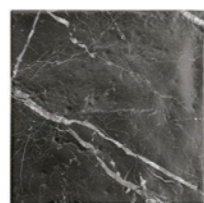

BESTILE

ETERNUM

DECORATIVE ARTS

ETERNUM

“A thing of beauty is a joy forever: its loveliness increases; it will never pass into nothingness.” - John Keats

Enjoy the serenity of charming marble with the Eternum porcelain tile and its stunning design. Honed pieces of 11x11cm creating a powerful beauty. Available in 6 different marble models.

Eternum Marfil 11x11cm. / 4,3"x4,3" - GPR (Wall)

Eternum

Porcelain Tiles

Available Colours

Eternum Cala
11x11cm. / 4,3"x4,3"

Eternum Marfil
11x11cm. / 4,3"x4,3"

Eternum Alicante
11x11cm. / 4,3"x4,3"

Eternum Alpi
11x11cm. / 4,3"x4,3"

Eternum Emperador
11x11cm. / 4,3"x4,3"

Eternum Marquina
11x11cm. / 4,3"x4,3"

Technical Features

11x11cm. / 4,3"x4,3"

PORCELAIN TILES
Different graphics
randomly packaged

	Size	Quantity	Sqm	Kg
Box	11x11	52pz	0,65	13,49
	Size	Quantity	Sqm	Kg
Pallet	11x11	112bx	72,80	1.525