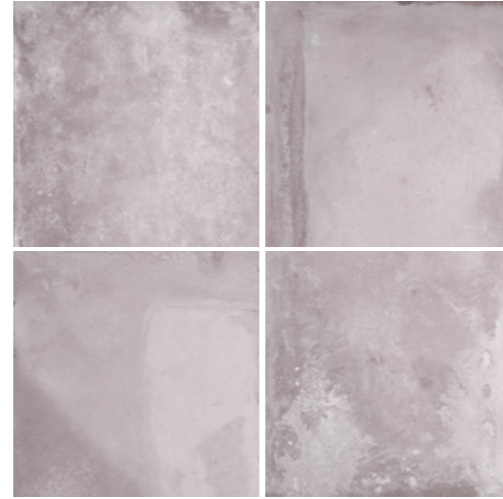

Stucco Natural 22,5x22,5cm. / 8,8"x8,8" - GPR (Floor)
Stucco Decor Natural 22,5x22,5cm. / 8,8"x8,8" - GPR (Wall)

STUCCO

Distinct Hydraulic

Porcelain Tiles

"Exceptional ideas create excellent opportunities." - Doug Berry

Discover the beautiful background potentialities with Stucco's distinct blurred hydraulic design. This 22,5x22,5cm porcelain tile creates a spectacular wall design element

Stucco

Available Colours

Stucco Natural
22,5x22,5cm. / 8,8"x8,8"
4 Tiles Shown

Stucco Gris
22,5x22,5cm. / 8,8"x8,8"
4 Tiles Shown

Stucco Decor Natural
22,5x22,5cm. / 8,8"x8,8"
4 Tiles Shown

Stucco Decor Gris
22,5x22,5cm. / 8,8"x8,8"
4 Tiles Shown

Technical Features

22,5x22,5cm. /
8,8"x8,8"