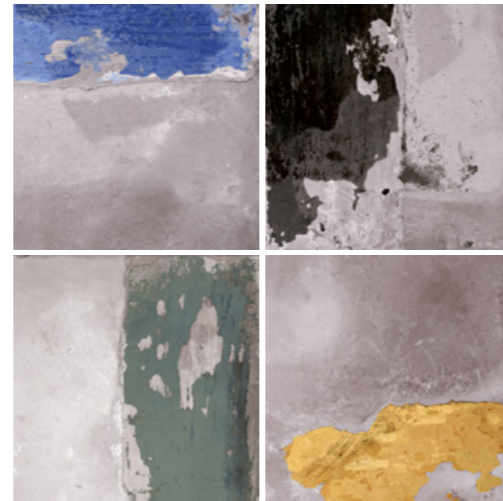

Stucco Decor Gris
22,5x22,5cm. / 8,8"x8,8"
4 Tiles Shown

Technical Features

22,5x22,5cm. /
8,8"x8,8"

PORCELAIN TILES
Different graphics
randomly packaged

	Pz/box	Sqm/box	Kg/box
22,5x22,5	20pz	1,00	22,48
	Bx/Pallet	Sqm/Pallet	Kg/Pallet
22,5x22,5	64bx	64	1.439