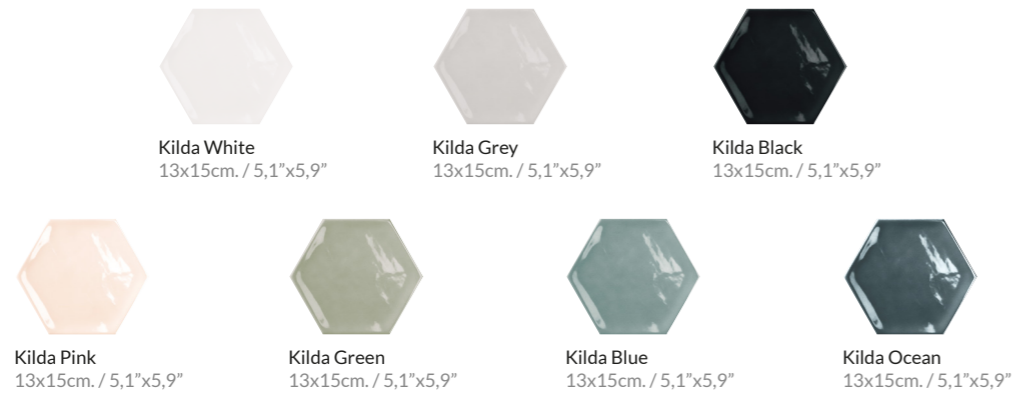

Kilda Green 13x15cm. / 5,1"x5,9" (Wall)
Cala Light 60x120cm. / 23,6"x47,2" (Floor)

KILDA

Kilda

PORCELAIN TILES

Montblanc Natural 12.5x100cm / 4.9"x39.4" (Floor)
Kilda White 13x15cm. / 5.1"x5.9" (Wall)

Available Colours

Kilda White
13x15cm. / 5.1"x5.9"

Kilda Grey
13x15cm. / 5.1"x5.9"

Kilda Black
13x15cm. / 5.1"x5.9"

Kilda Pink
13x15cm. / 5.1"x5.9"

Kilda Green
13x15cm. / 5.1"x5.9"

Kilda Blue
13x15cm. / 5.1"x5.9"

Kilda Ocean
13x15cm. / 5.1"x5.9"

Technical Features

Available Sizes

	Pz/box	Sqm/box	Kg/box	Bx/Pallet	Sqm/Pallet	Kg/Pallet
- 13x15cm. / 5.1"x5.9" - GPR	24pz	0,33	6,60	120bx	39,60	810

Orinoco Cerezo 15x90cm / 5.9"x35.4" (Front)
Kilda White, Kilda Pink & Kilda Ocean 13x15cm. / 5.1"x5.9" (Floor)
Kilda Pink 13x15cm. / 5.1"x5.9" (Backsplash)