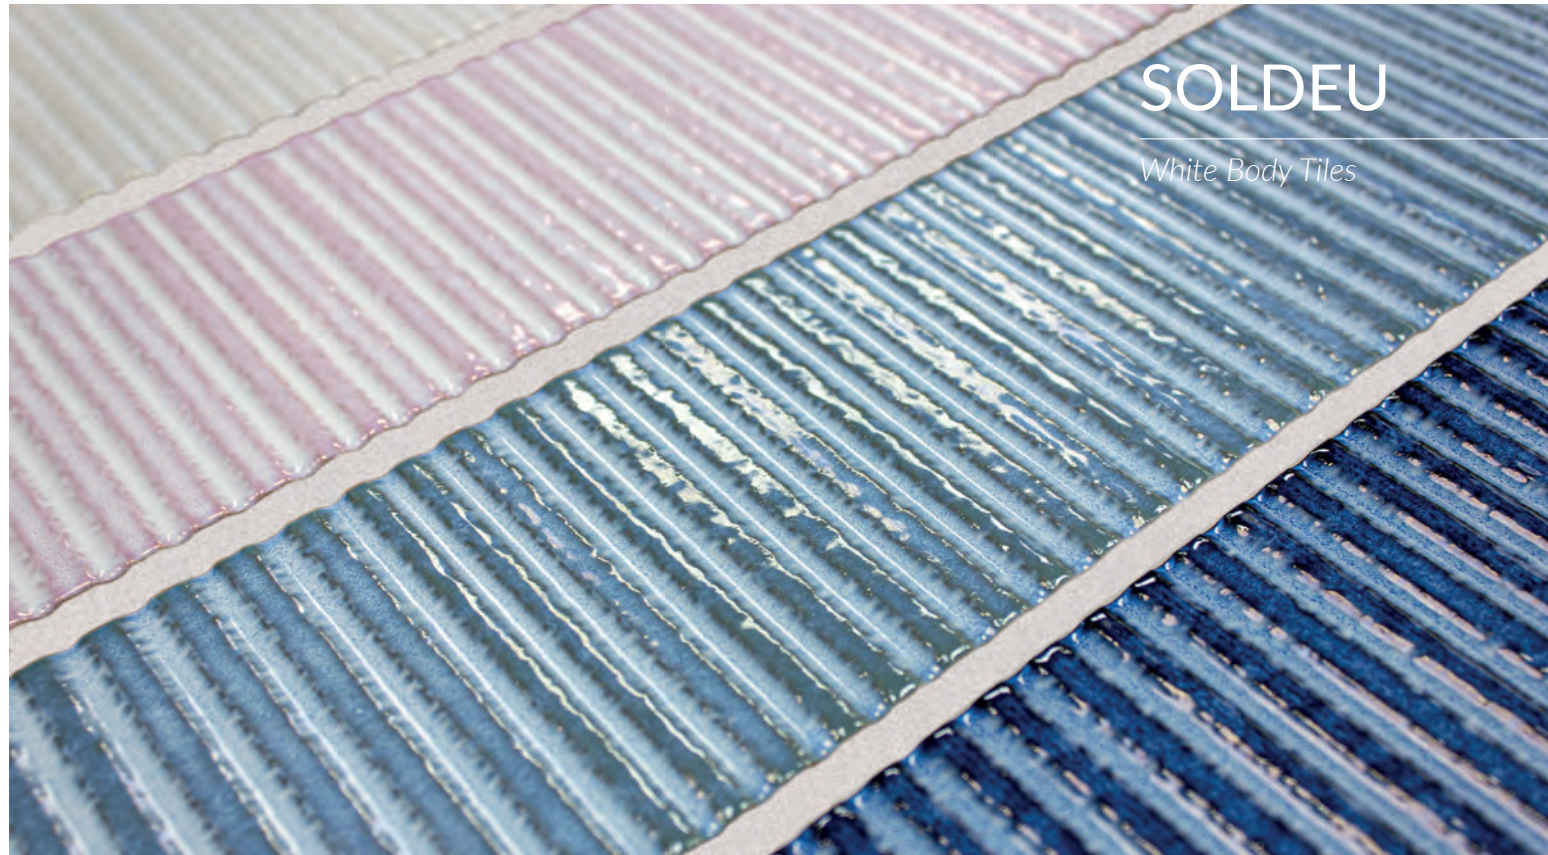

DECORATIVE
ARTS

Golden

BESTILE

Time to Create

SOLDEU
White Body Tiles

Different graphics randomly packaged

7,5x30 cm.
2,9"x11,8"

White

Pink

Aqua

Blue

Vanilla

Garnet

Grey

Green

The partly handcrafted method of production causes shade variation and beautifully imperfect effects

Available Sizes	Pz/bx	Sqm/bx	Kg/bx	Bx/Pallet	Sqm/Pallet	Kg/Pallet	Thickness
7,5x30 cm._2,9"x11,8"	25pz	0,56	8,90	121bx	67,76	1.089	RT

└ Soldeu White 7,5x30cm._2,9"x11,8"

SOLDEU

White Body Tiles

└ Soldeu Blue 7,5x30cm_2,9"x11,8"