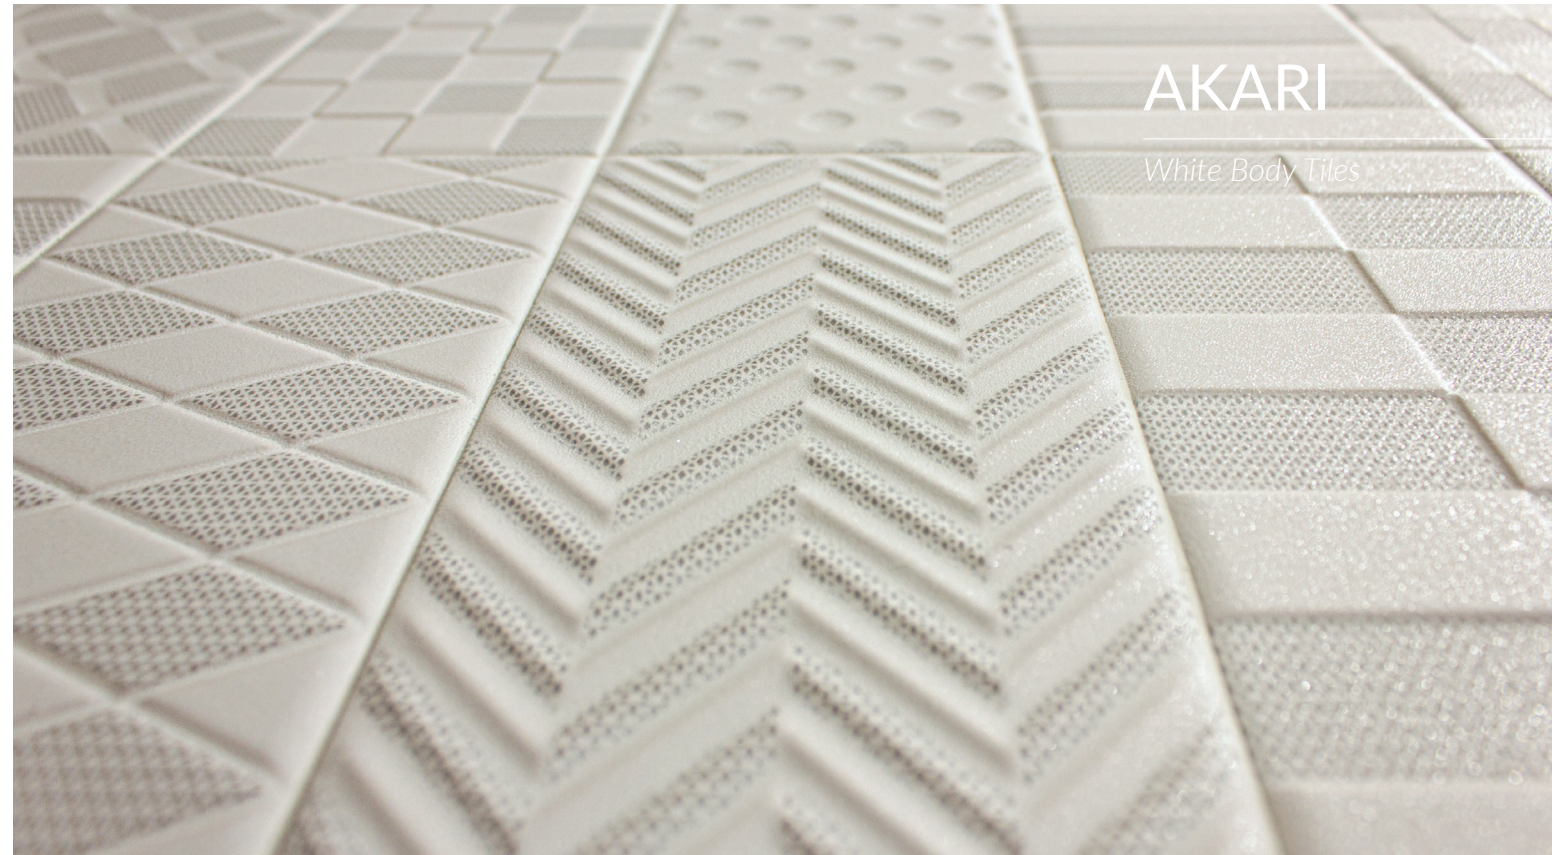

DECORATIVE
ARTS

Akari

BESTILE

Time to Create

AKARI
White Body Tiles

Different graphics randomly packaged

12x24 cm.
4,7"x9,4"

White
4 Tiles Shown

Orange
4 Tiles Shown

Black
4 Tiles Shown

Available Sizes	Pz/bx	Sqm/bx	Kg/bx	Bx/Pallet	Sqm/Pallet	Kg/Pallet	Thickness
12x24 cm., 4,7"x9,4"	26pz	0,65	14,40	112bx	72,80	1.414	RT

Akari Orange 12x24cm., 4,7"x9,4"