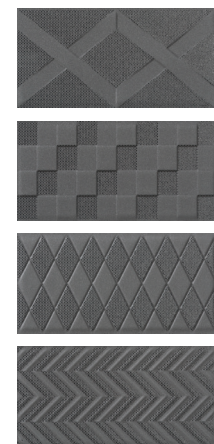

DECORATIVE
ARTS

Akari

BESTILE

Time to Create

AKARI
White Body Tiles

Different graphics randomly packaged

12x24 cm.
4,7"x9,4"

White
4 Tiles Shown

Orange
4 Tiles Shown

Black
4 Tiles Shown

Available Sizes	Pz/bx	Sqm/bx	Kg/bx	Bx/Pallet	Sqm/Pallet	Kg/Pallet	Thickness
12x24 cm., 4,7"x9,4"	26pz	0,65	14,40	112bx	72,80	1.414	RT

Akari Orange 12x24cm., 4,7"x9,4"