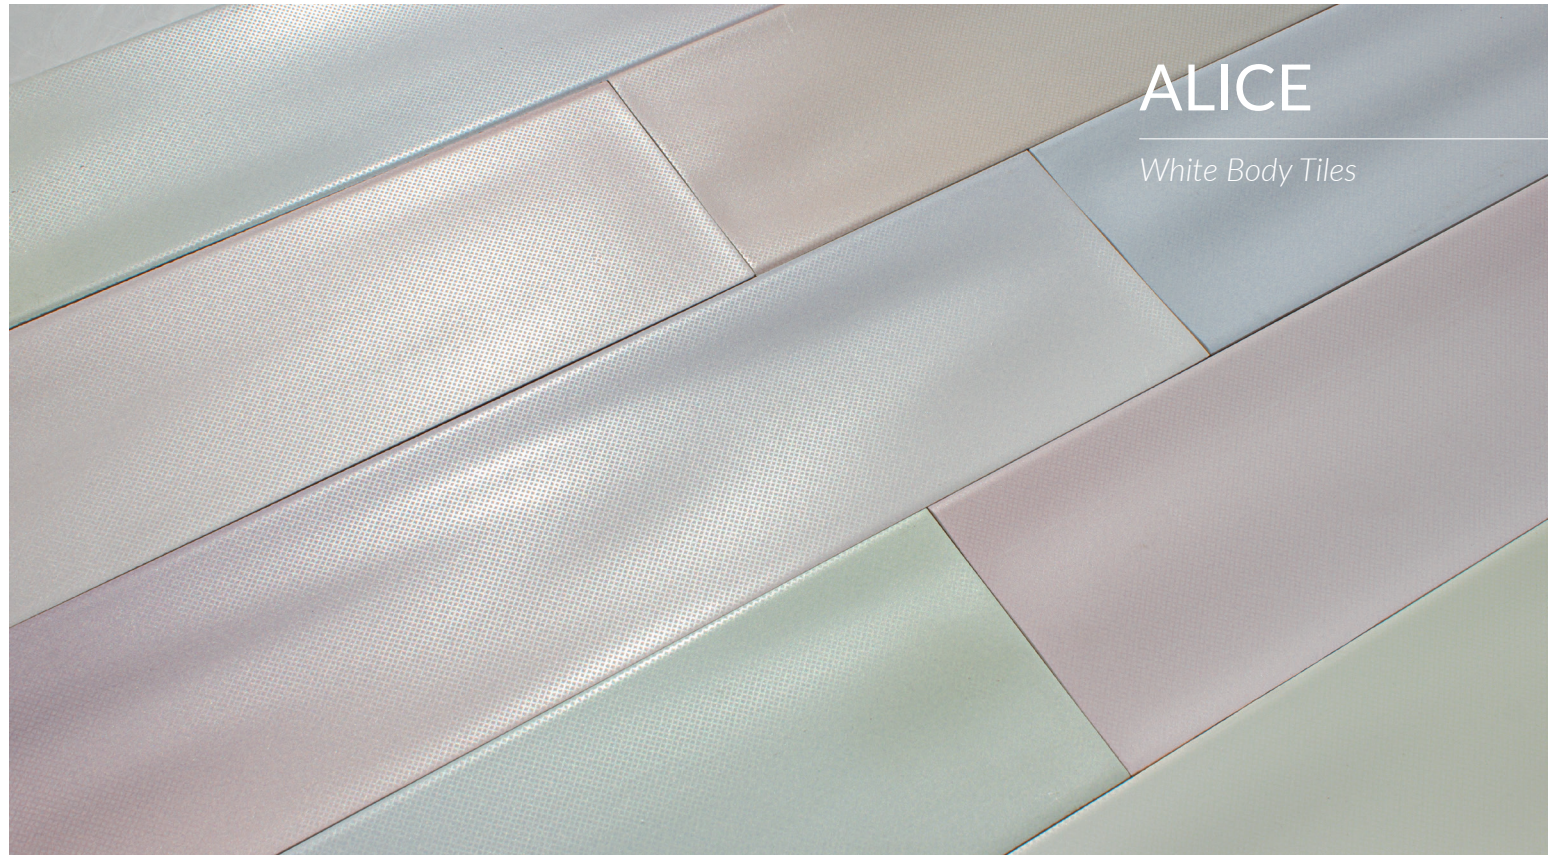

DECORATIVE
ARTS

Alice

BESTILE

Time to Create

ALICE
White Body Tiles

Different graphics randomly packaged

10x40 cm.
3,9"x15,7"

4 Tiles Shown