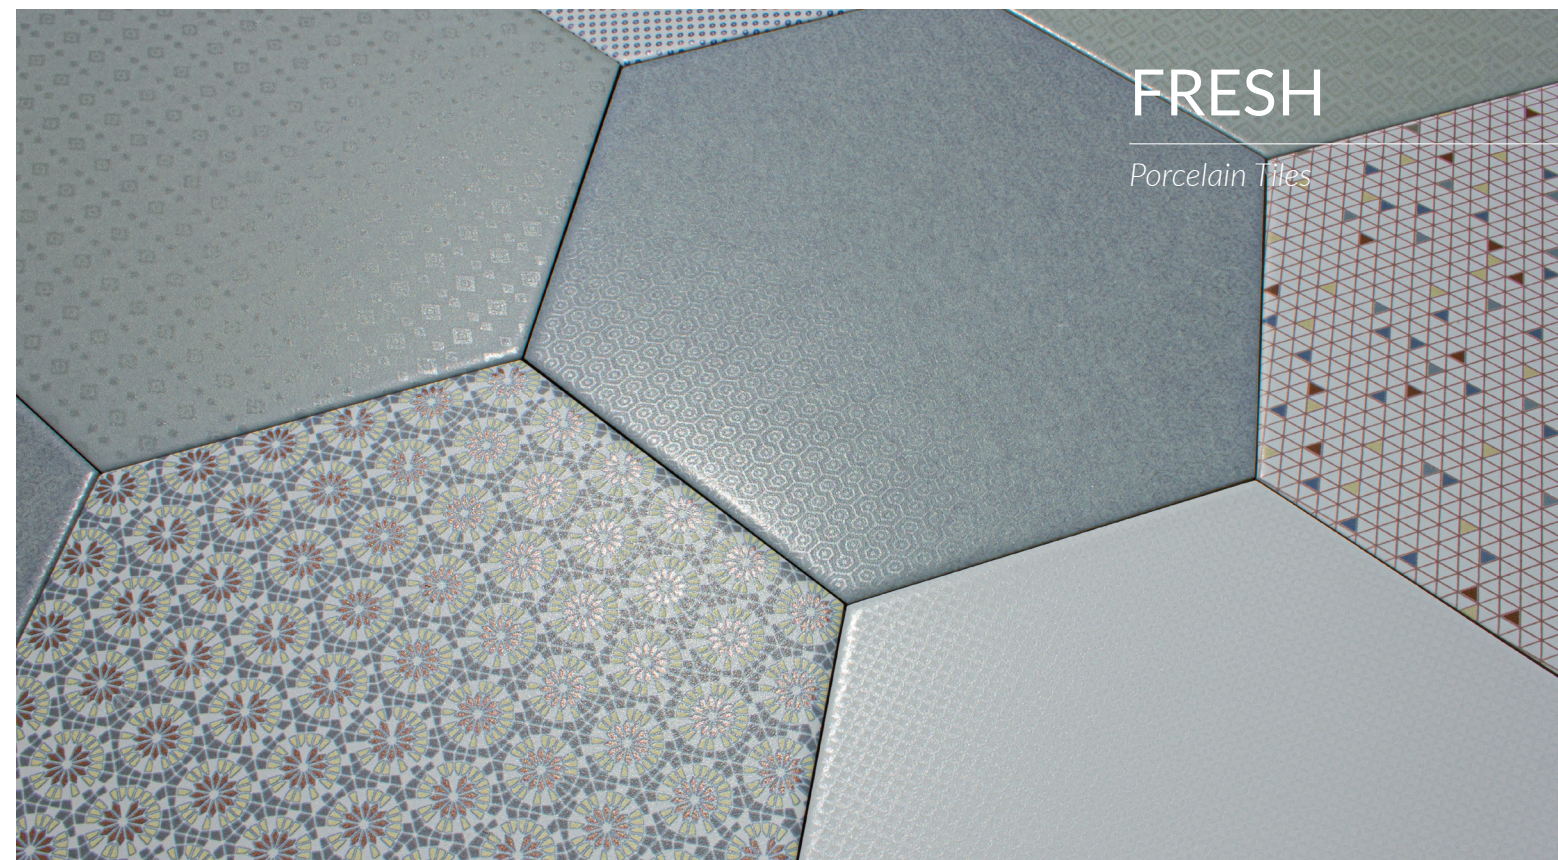

DECORATIVE
ARTS

Fresh

BESTILE

Time to Create

FRESH
Porcelain Tiles

Different graphics randomly packaged

25,9x29 cm.
10,2"x11,4"

8 Tiles Shown

Available Sizes	Pz/bx	Sqm/bx	Kg/bx	Bx/Pallet	Sqm/Pallet	Kg/Pallet	Thickness
25,8x29 cm_10,2"x11,4"	18pz	1,00	23,00	48bx	48,00	1.120	RT

Fresh 25,8x29cm_10,2"x11,4"

BESTILE

Pda. Torreta S/N
12100 - Alcora
Castellón (ESPAÑA)
+34 964 367 320