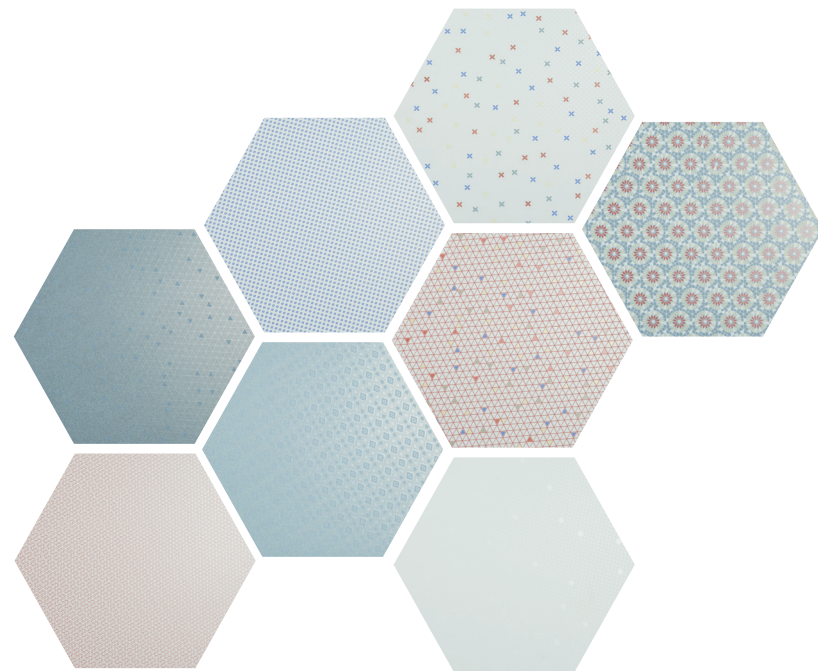

DECORATIVE
ARTS

Fresh

BESTILE

Time to Create

FRESH
Porcelain Tiles

Different graphics randomly packaged

25,9x29 cm.
10,2"x11,4"

8 Tiles Shown

Available Sizes	Pz/bx	Sqm/bx	Kg/bx	Bx/Pallet	Sqm/Pallet	Kg/Pallet	Thickness
25,8x29 cm_10,2"x11,4"	18pz	1,00	23,00	48bx	48,00	1.120	RT

Fresh 25,8x29cm_10,2"x11,4"

BESTILE

Pda. Torreta S/N
12100 - Alcora
Castellón (ESPAÑA)
+34 964 367 320