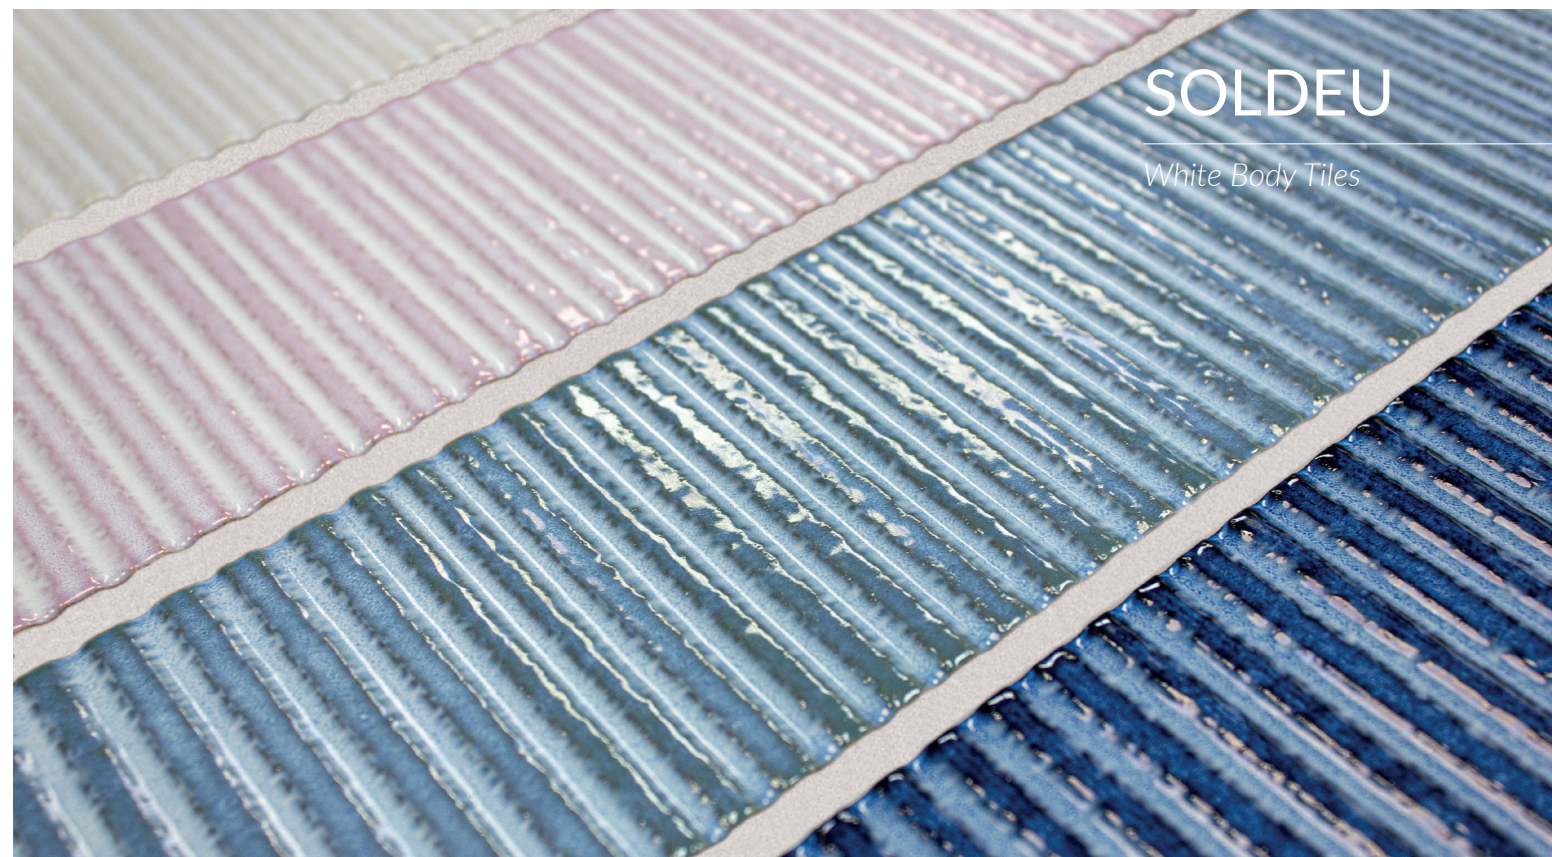

DECORATIVE
ARTS

Golden

BESTILE

Time to Create

SOLDEU

White Body Tiles

7,5x30 cm.
2,9"x11,8"

White

Pink

Aqua

Blue

The partly handcrafted method of production causes shade variation and beautifully imperfect effects

Available Sizes	Pz/bx	Sqm/bx	Kg/bx	Bx/Pallet	Sqm/Pallet	Kg/Pallet	Thickness
7,5x30 cm_2,9"x11,8"	25pz	0,56	8,90	121bx	67,76	1.089	RT

└ Soldeu White 7,5x30cm_2,9"x11,8"

SOLDEU

White Body Tiles

└ Soldeu Blue 7,5x30cm_2,9"x11,8"

└ Soldeu Pink 7,5x30cm_2,9"x11,8"

└ Soldeu White & Aqua 7,5x30cm_2,9"x11,8"

BESTILE

Pda. Torreta S/N
12100 - Alcora
Castellón (ESPAÑA)
+34 964 367 320