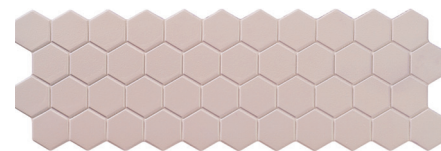

DECORATIVE  
ARTS

*Talara*

**BESTILE**

*Time to Create*

TALARA  
Porcelain Tiles

17x52 cm.  
6,7"x20,5"

White

Bone

Pink

Perla

Antracita

*\_We suggest STARLIKE from LITOKOL as the cement grouting material\_*

Available Sizes	Pz/bx	Sqm/bx	Kg/bx	Bx/Pallet	Sqm/Pallet	Kg/Pallet	Thickness
17x52 cm._6,7"x20,5"	15pz	1,33	21,43	60bx	79,80	1.445	RT

# TALARA

Porcelain Tiles

Talara Blanco 17x52cm\_6,7"x20,5" & Nara Glass Brillo 7,5x30cm\_2,9"x11,8"

Talara Bone & Talara Perla 17x52cm\_6,7"x20,5"