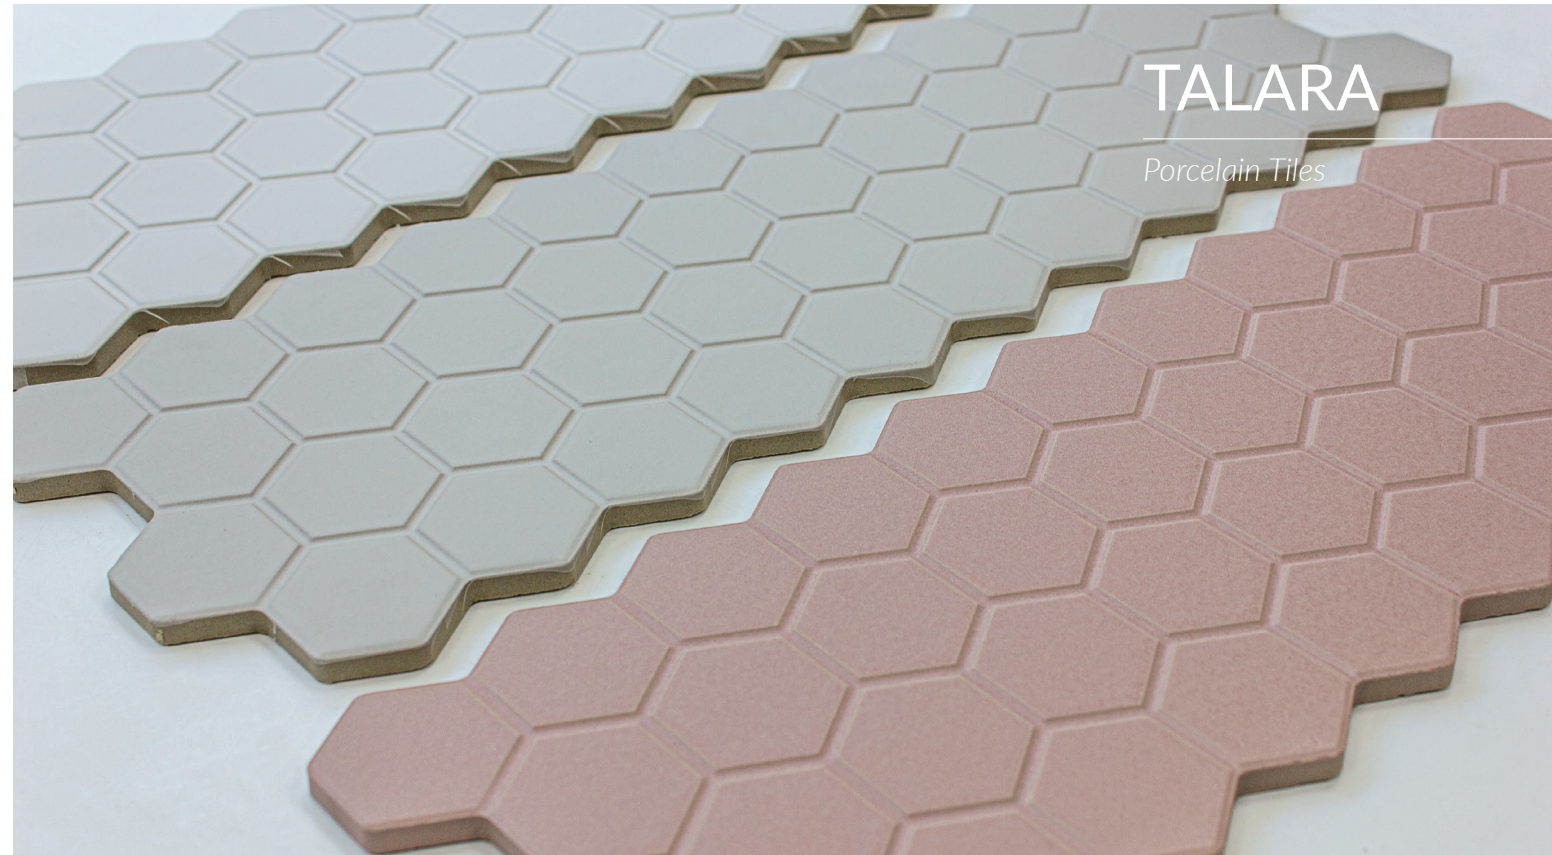

DECORATIVE  
ARTS

*Talara*

**BESTILE**

*Time to Create*

TALARA  
Porcelain Tiles

17x52 cm.  
6,7"x20,5"

White

Bone

Pink

Perla

Antracita

*\_We suggest STARLIKE from LITOKOL as the cement grouting material\_*

Available Sizes	Pz/bx	Sqm/bx	Kg/bx	Bx/Pallet	Sqm/Pallet	Kg/Pallet	Thickness
17x52 cm._6,7"x20,5"	15pz	1,33	21,43	60bx	79,80	1.445	RT

Talara Antracita 17x52cm.\_6,7"x20,5"

# TALARA

Porcelain Tiles

Talara Blanco 17x52cm\_6,7"x20,5" & Nara Glass Brillo 7,5x30cm\_2,9"x11,8"

Talara Bone & Talara Perla 17x52cm\_6,7"x20,5"