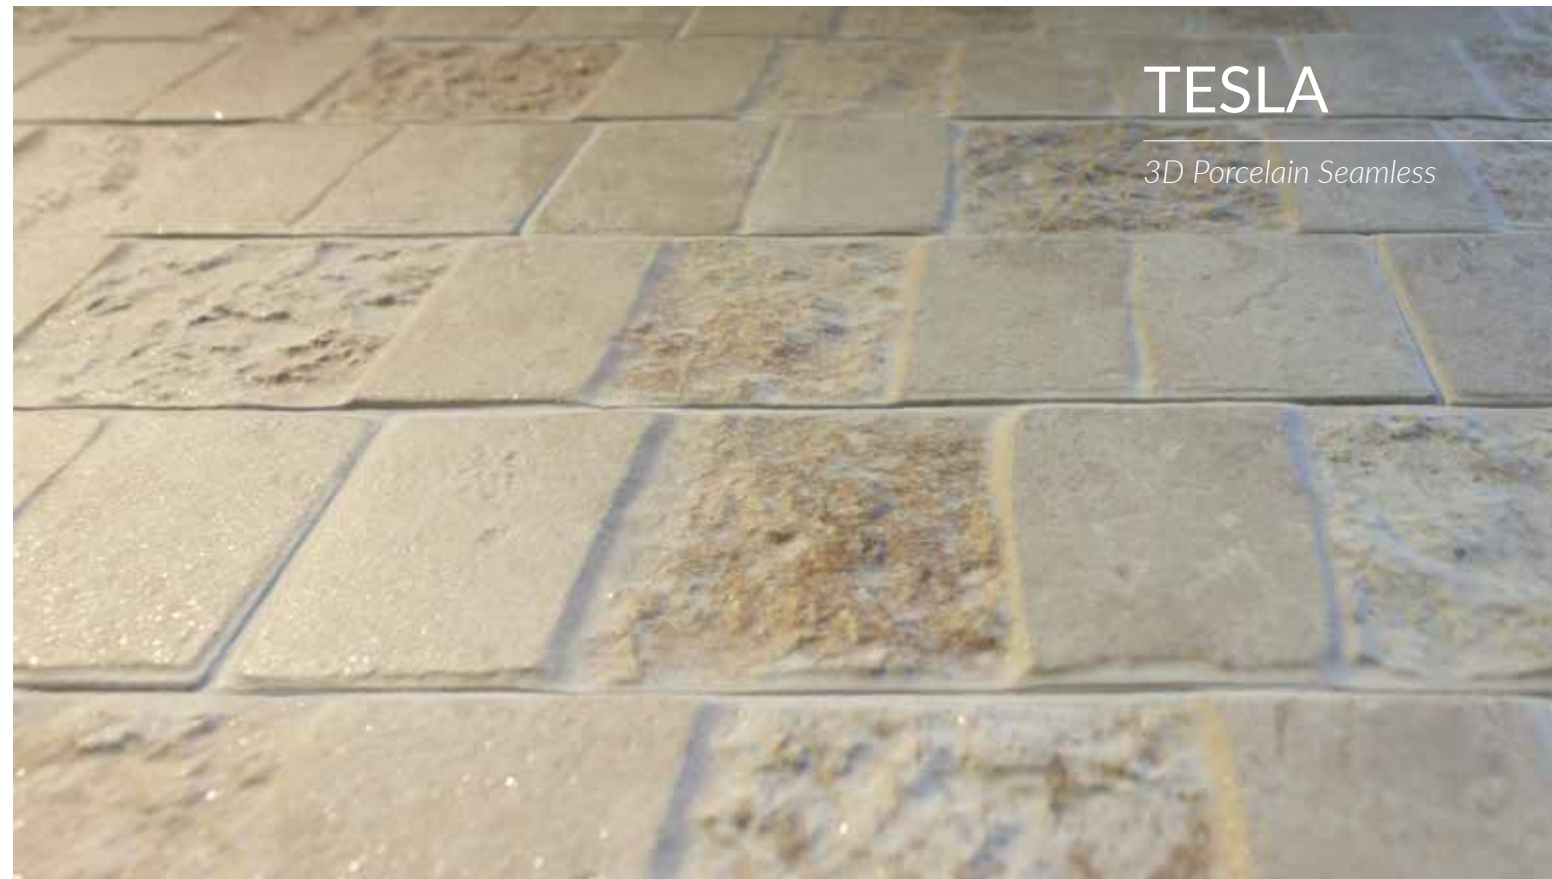

# TESLA

3D Porcelain Seamless

*Different graphics randomly packaged*

**8x44,2 cm.**  
3,1"x17,4"

Sand 4 Tiles Shown

Beige 4 Tiles Shown

Grey 4 Tiles Shown

Brown 4 Tiles Shown