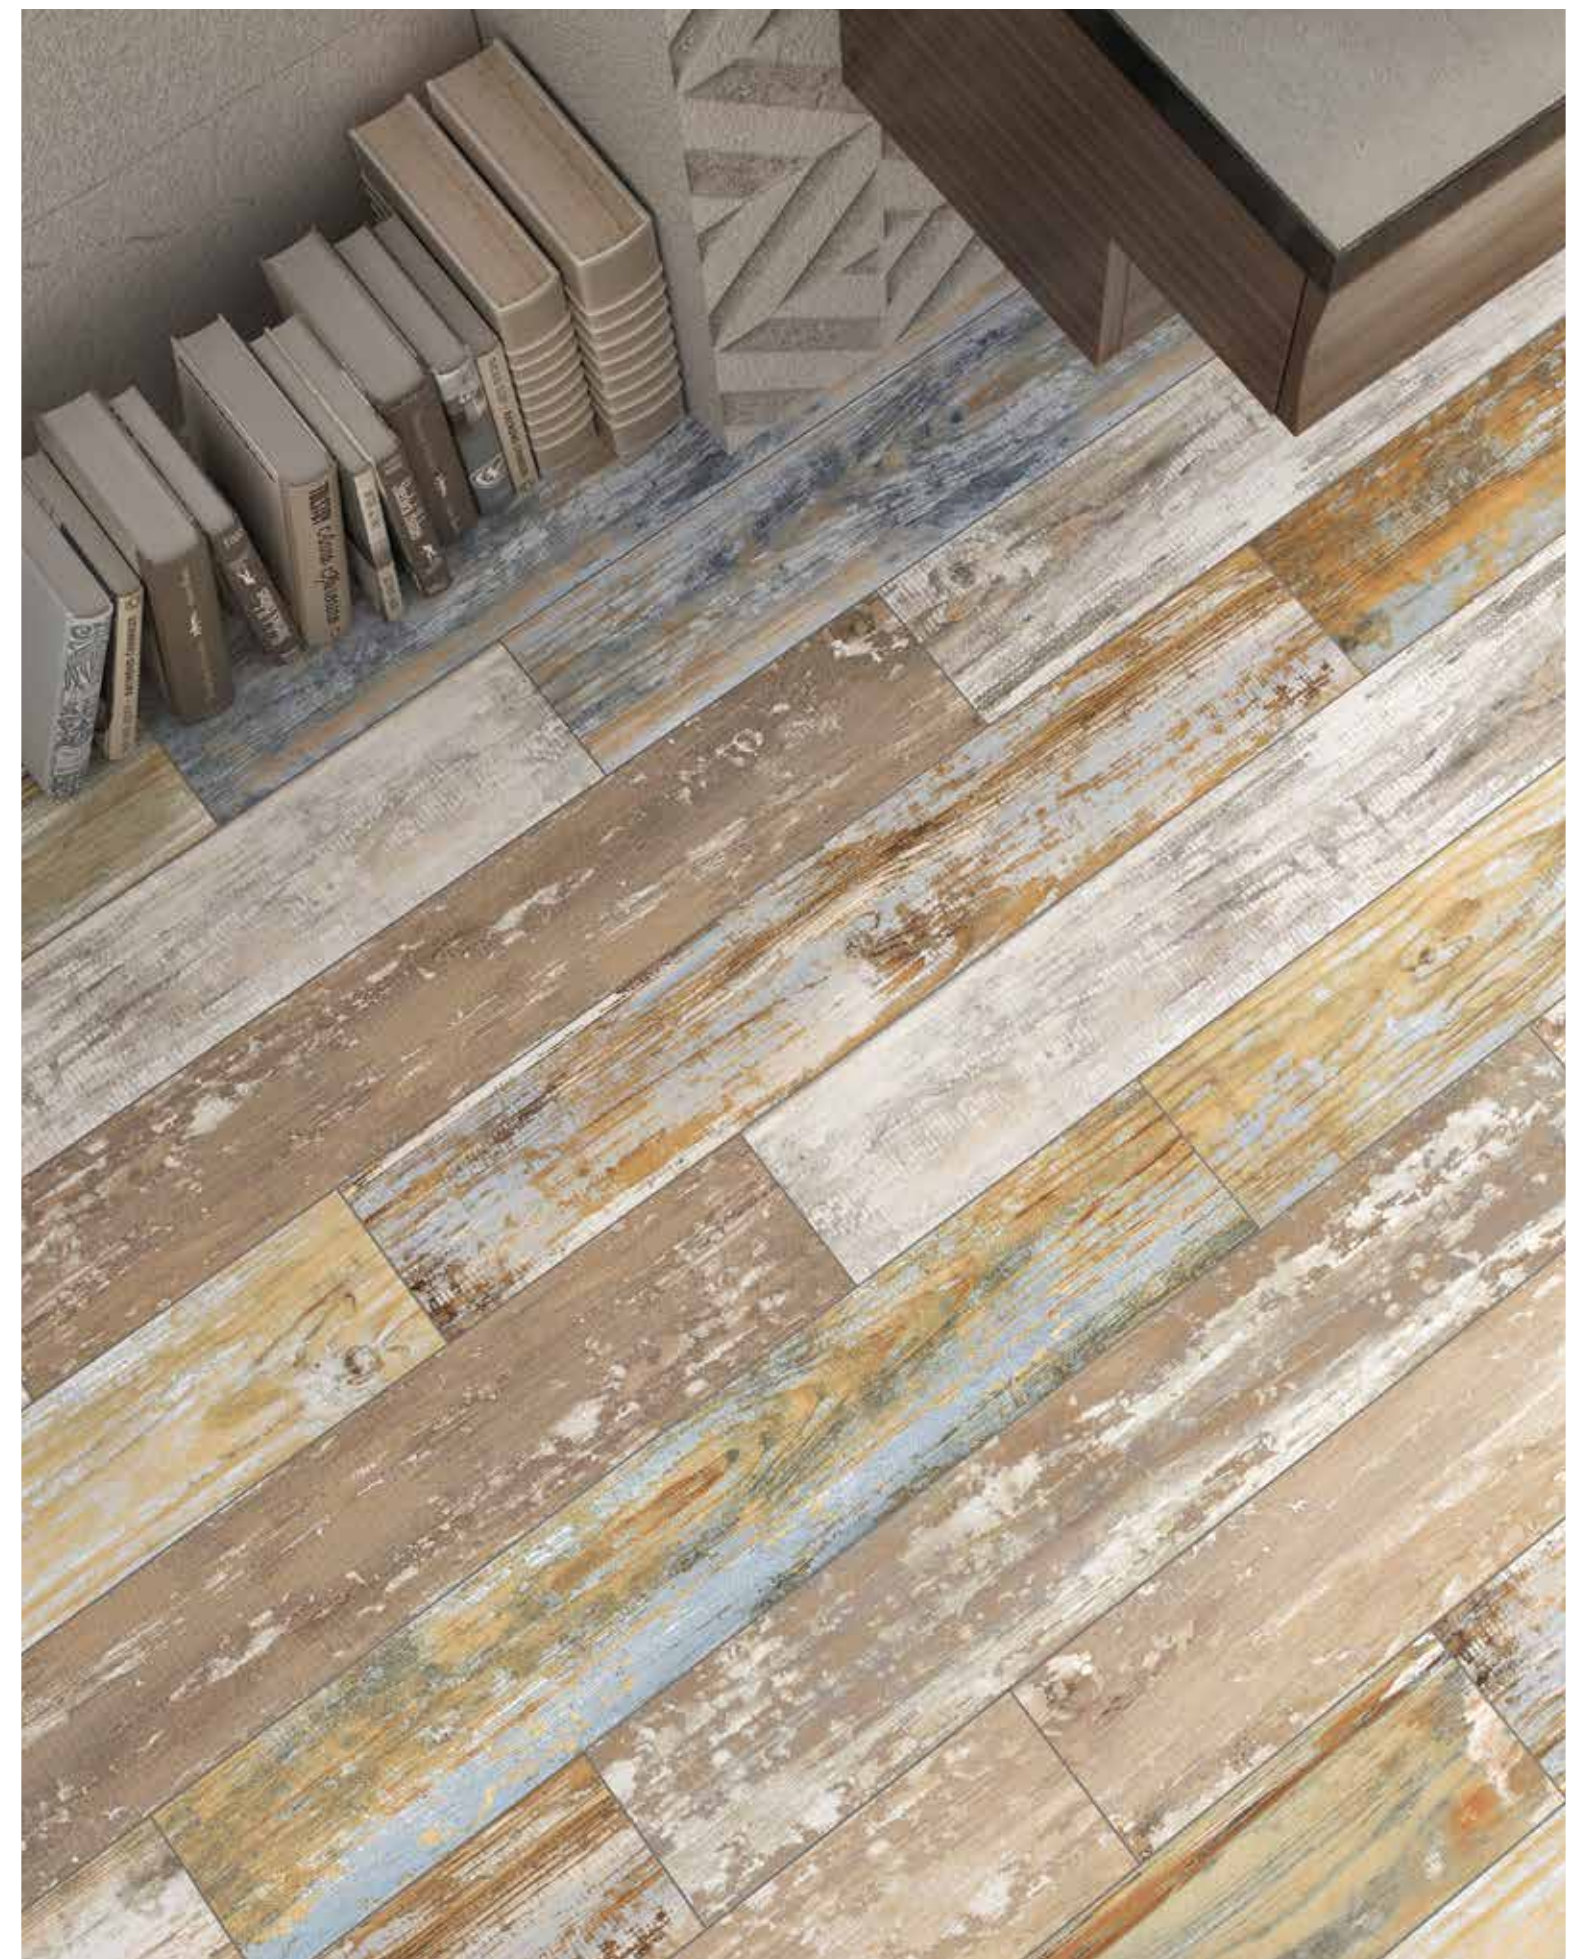

MARBLE_WOOD
& CONCRETE

Revival

BESTILE

Time to Create

White

Colors

Available Sizes	Pz/bx	Sqm/bx	Kg/bx	Bx/Pallet	Sqm/Pallet	Kg/Pallet	Thickness
15x90 cm._5,9"x35,4"	8pz	1,08	22,80	50bx	64,80	1.397	RT

Revival Colors 15x90cm._5,9"x35,4"