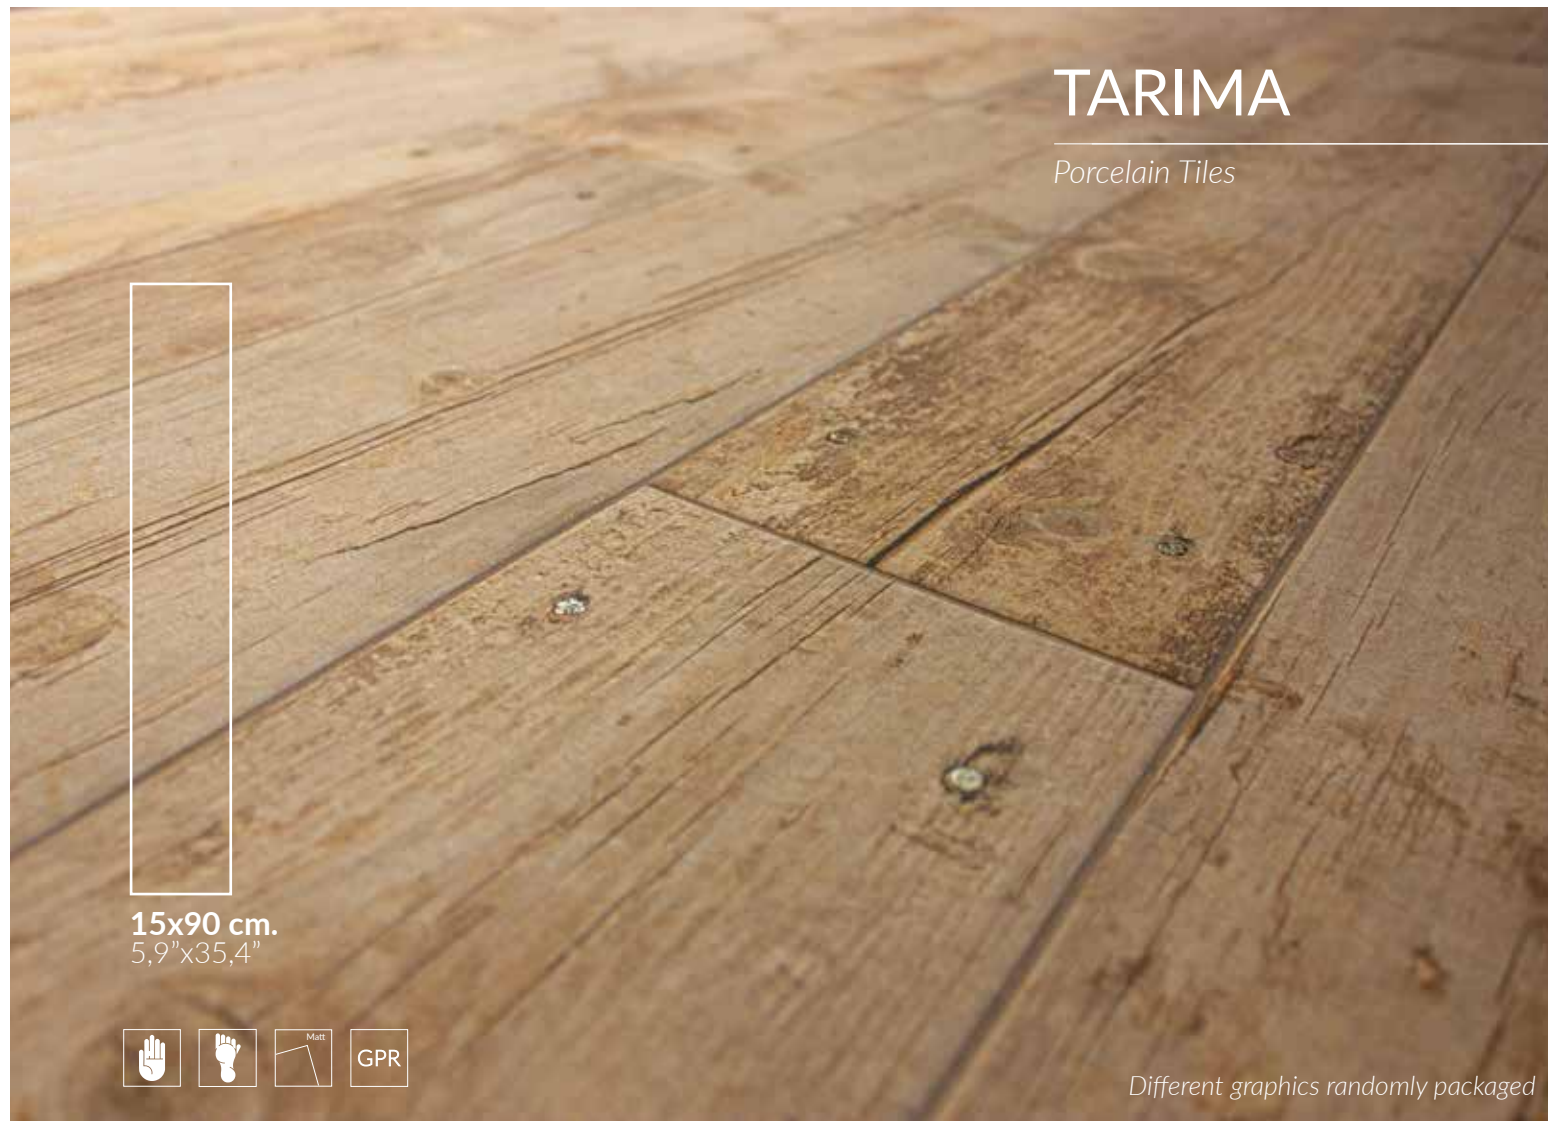

MARBLE\_WOOD  
& CONCRETE

*Tarima*

**BESTILE**

*Time to Create*

White

Grey

Beige

Nature

Available Sizes	Pz/bx	Sqm/bx	Kg/bx	Bx/Pallet	Sqm/Pallet	Kg/Pallet	Thickness
15x90 cm._5,9"x35,4"	8pz	1,08	22,80	50bx	64,80	1.397	RT

Tarima Nature 15x90cm.\_5,9"x35,4" & Olympo Sand 60x120cm.\_23,6"x47,2"