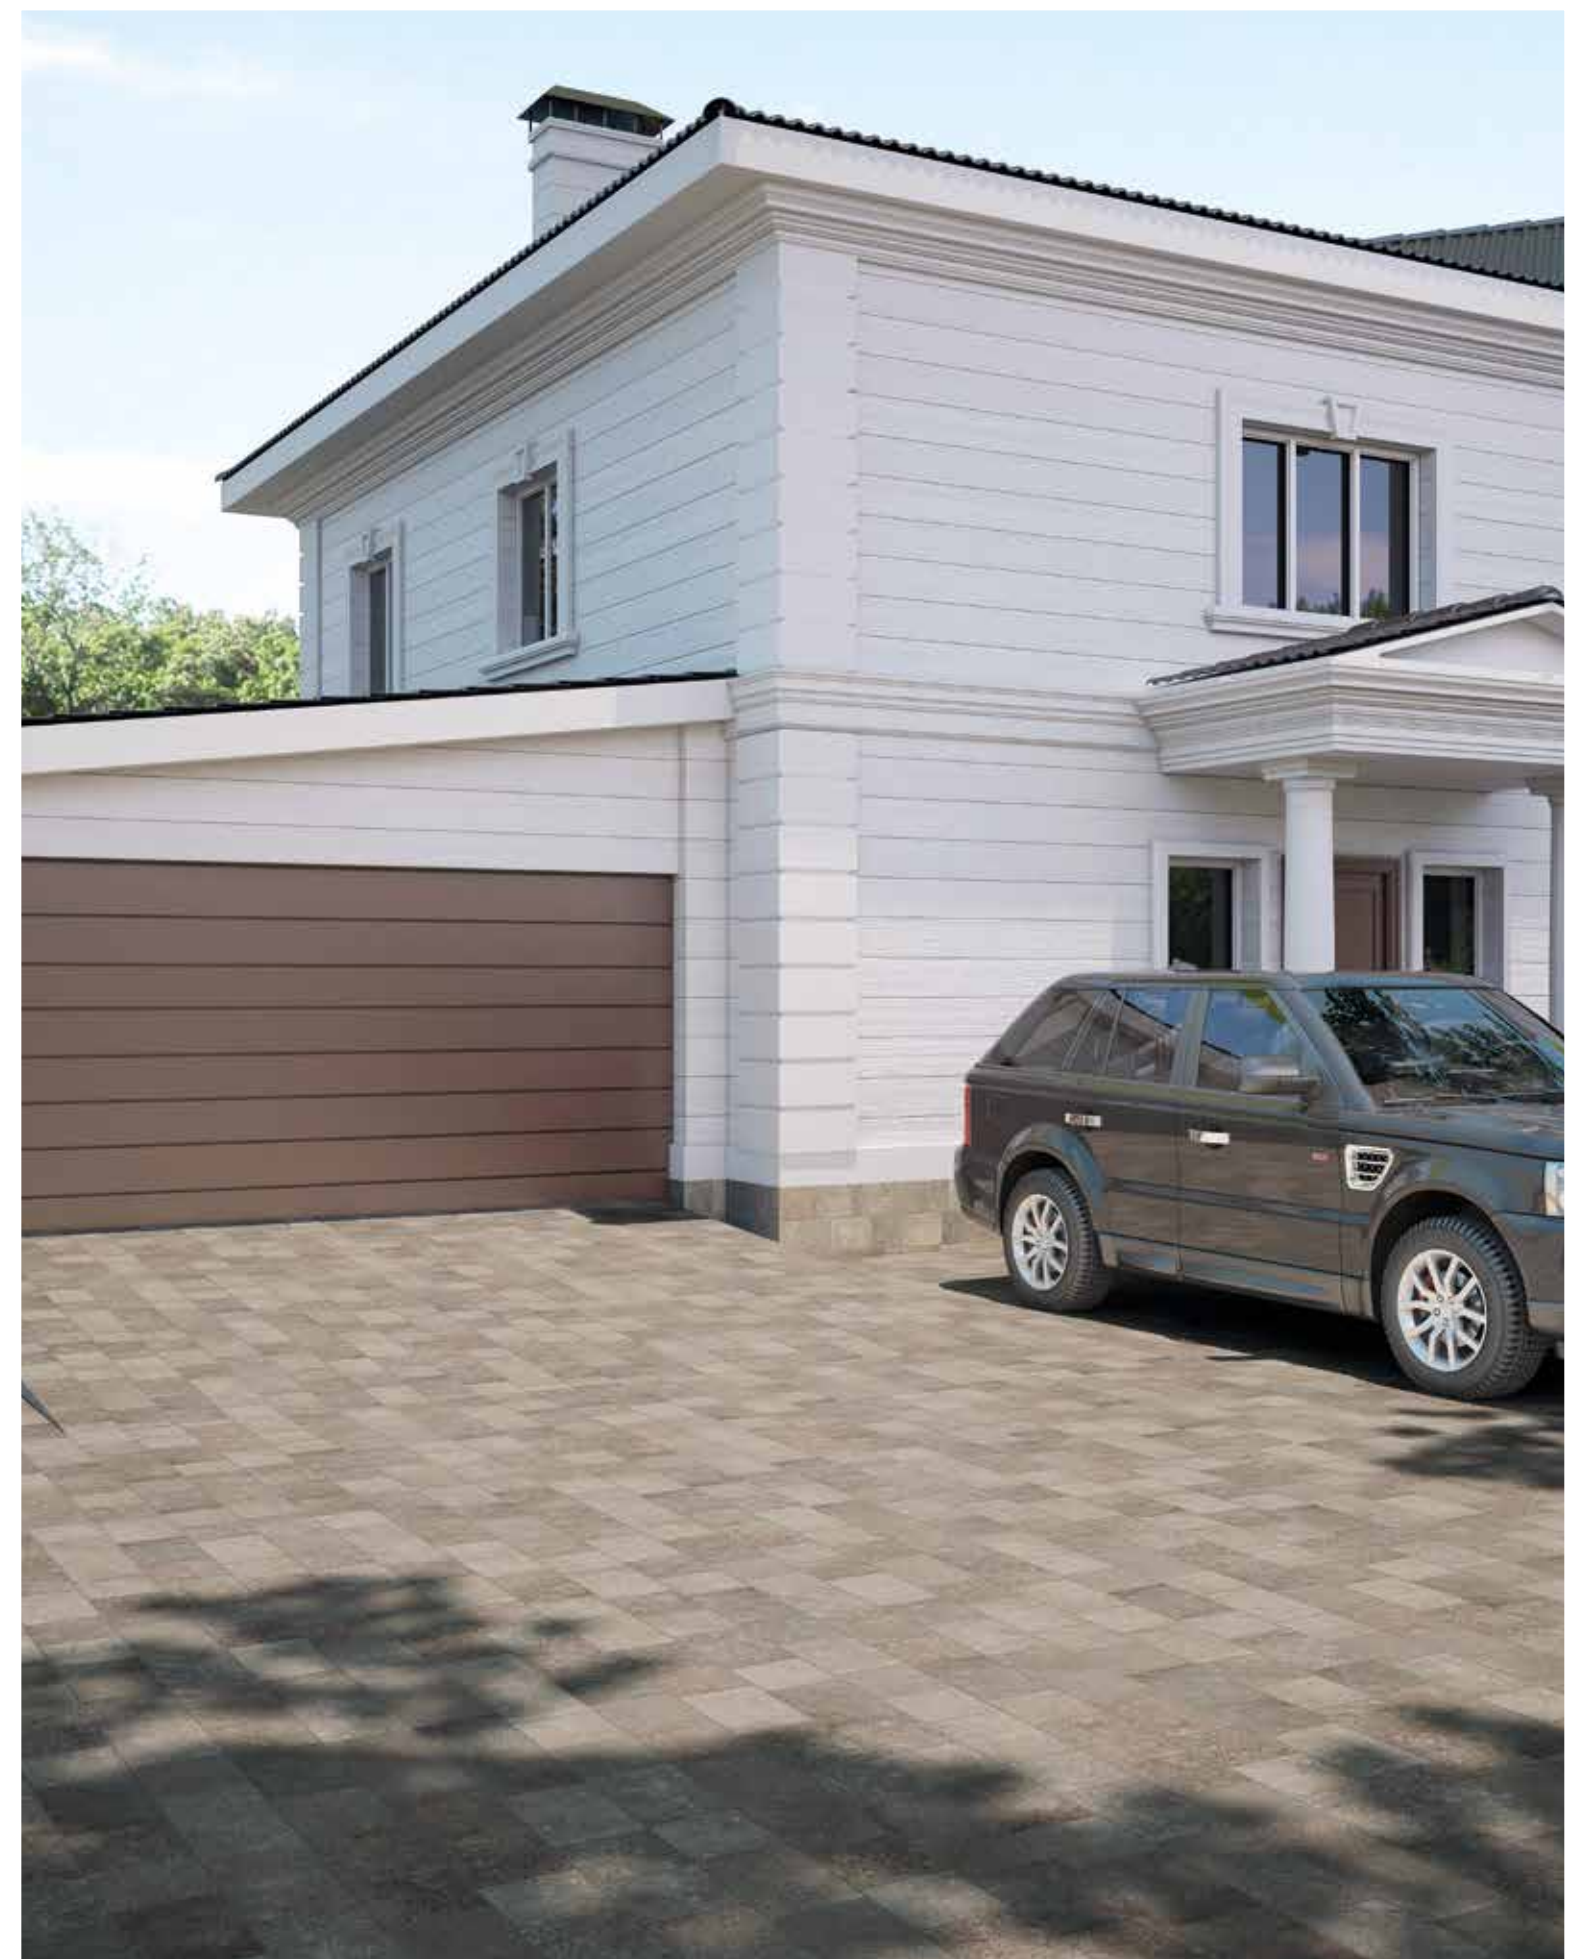

Porfido Tex Brown 20x20cm. & 20x30 cm._7,9"x7,9" & 7,9"x11,8"