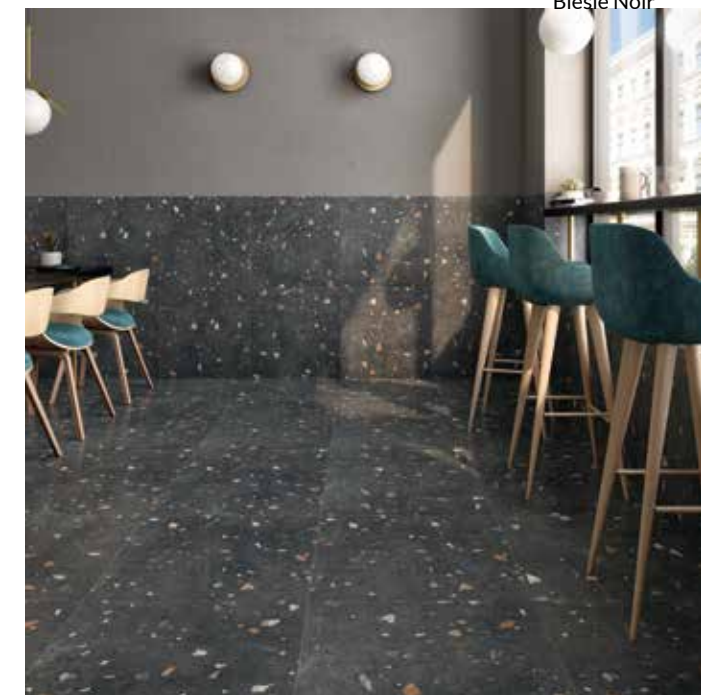

Blesle Noir