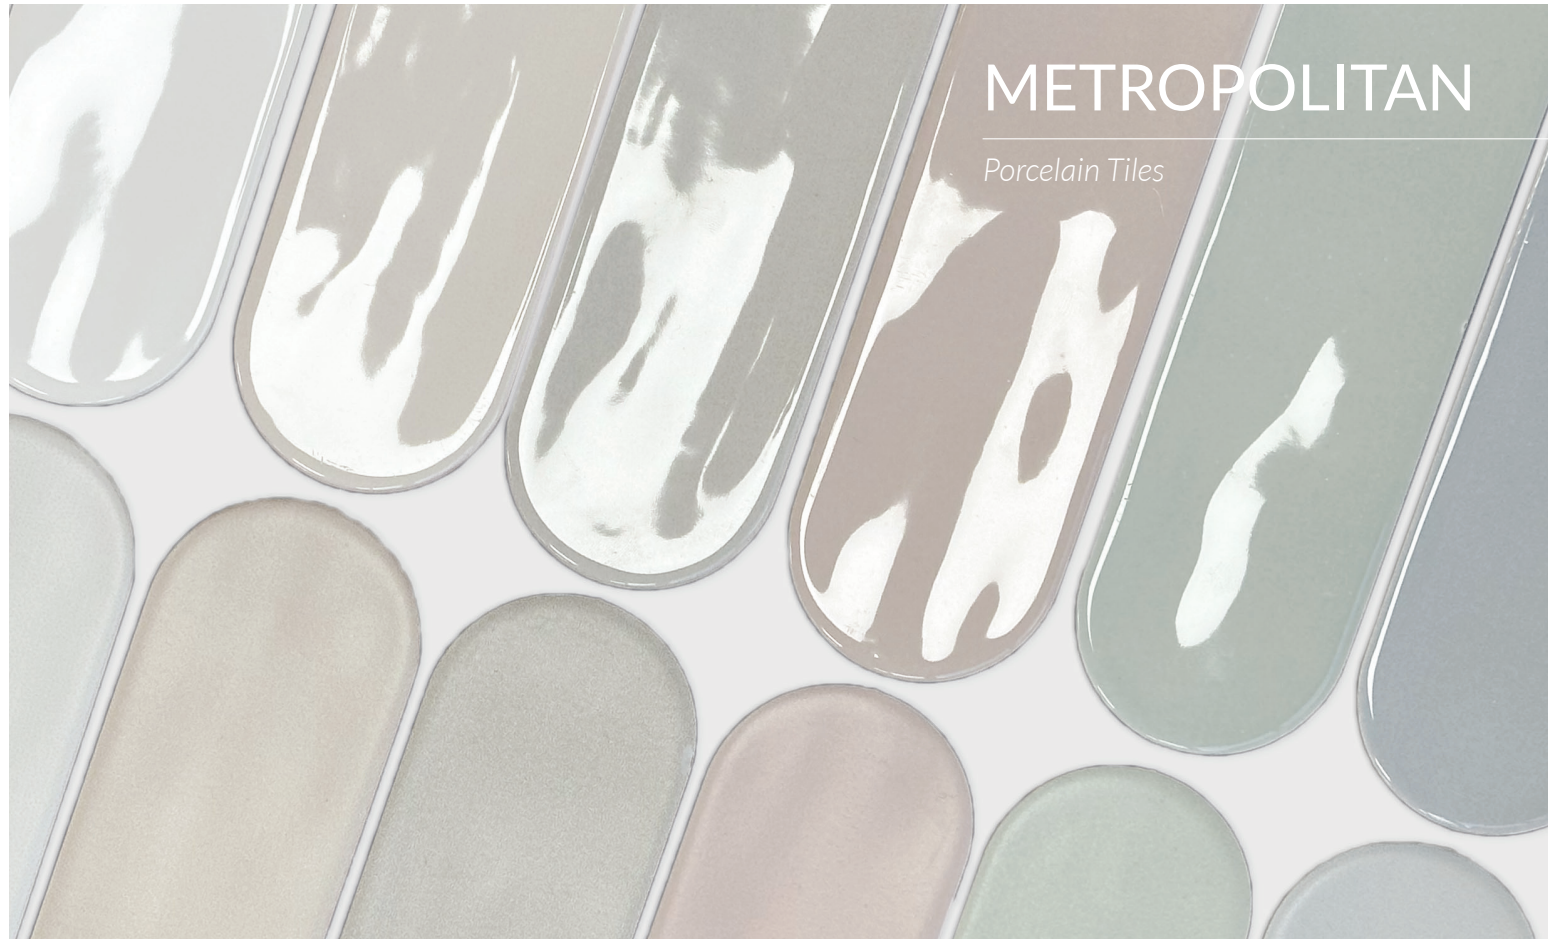

DECORATIVE
ARTS

Metropolitan

BESTILE
Time to Create

METROPOLITAN

Porcelain Tiles

Different graphics randomly packaged

5x25 cm Rounded.
 2"x9,8"

- | | | |
|--|---|---|
| 
Glossy Blanco | 
Glossy Beige | 
Glossy Gris |
| 
Glossy Cielo | 
Glossy Verde | 
Glossy Rosa |
| 
Matt Blanco | 
Matt Beige | 
Matt Gris |
| 
Matt Cielo | 
Matt Verde | 
Matt Rosa |

Metropolitan Glossy Beige 5x25cm_2"x9,8"

METROPOLITAN

Porcelain Tiles

Metropolitan Glossy Gris 5x25cm_2"x9,8"

Metropolitan Glossy Blanco 5x25cm_2"x9,8"

Metropolitan Matt Beige 5x25cm_2"x9,8"

Metropolitan Glossy Verde 5x25cm_2"x9,8"